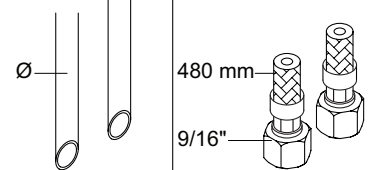

VR277K:	VR22, VR269, VR277
*VR17L4K:	VR15P, VR16L4, VR17L (US-Standard)
*VR17L5K:	VR15P, VR16L5, VR17L (Standard)
*VR17L9K:	VR15P, VR16L9, VR17L (Japan Standard)
*VR17LSK:	VR15P, VR16LS, VR17L
VR297/L/M:	VR20, VR22, VR269, VR273/L/M, VR277, VR294, VR295, VR296
VR433:	VR261, VR263, VR440, VR442, 2xVR444
NR.10/L/M:	VR20, VR22, VR273/L/M, VR294, VR295