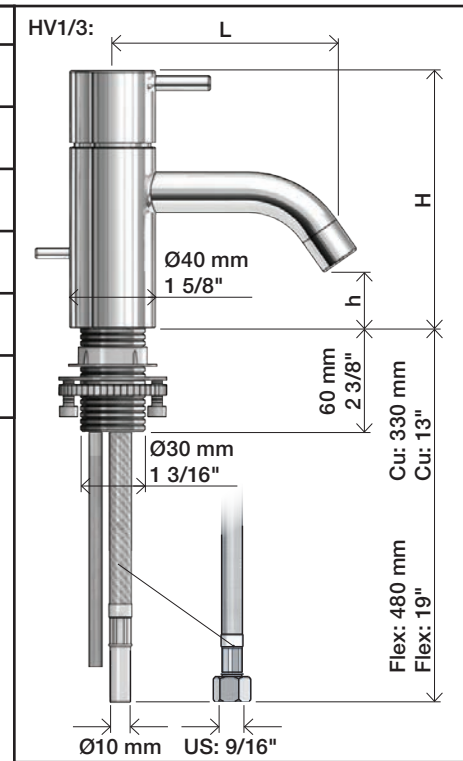

VOLA HV1, HV3, HV4

Fitting instruction
 Montageanleitung
 Monteringsvejledning
 Monteringsvægledning
 Montage hanleiding
 Manuel de montage

HV1, HV3:
 04/00020
 04/00028

www.vola.com
 HV1/HV3/HV4_V4_40999827

HV1, HV3	L	H	h
Std.:	114 mm 4 1/2"	120 mm 4 3/4"	27 mm 1"
+30:	114 mm 4 1/2"	150 mm 6"	56 mm 2 1/4"
/150:	150 mm 6"	120 mm 4 3/4"	27 mm 1"
+30/150:	150 mm 6"	150 mm 6"	56 mm 2 1/4"
+170:	114 mm 4 1/2"	290 mm 11 1/2"	197 mm 7 3/4"
+170/150:	150 mm 6"	290 mm 11 1/2"	197 mm 7 3/4"

5

Data, 3 Bar/43.5 Psi:

	Max.	l/min.	Gal/min.	Note.
	HV1/3:	5.0	1.3	Standard
	HV1/3:	4.5	1.2	Standard USA
	HV1/3:	9.0	1.8	Standard Japan
	HV4	9,0	1.8	

Max. 70°C, 158°F

HV1: Ø10
 HV1JP: Ø10
 HV1US: Ø3/8"
 HV1Q: Ø3/8"

HV1US:

- | | |
|------------|--|
| VR277K: | VR22, VR269, VR277 |
| *VR17L4K: | VR15P, VR16L4, VR17L (US-Standard) |
| *VR17L5K: | VR15P, VR16L5, VR17L (Standard) |
| *VR17L9K: | VR15P, VR16L9, VR17L (Japan Standard) |
| *VR17LSK: | VR15P, VR16LS, VR17L |
| VR297/L/M: | VR20, VR22, VR269, VR273/L/M, VR277, VR294, VR295, VR296 |
| VR433: | VR261, VR263, VR440, VR442, 2xVR444 |
| NR.10/L/M: | VR20, VR22, VR273/L/M, VR294, VR295 |