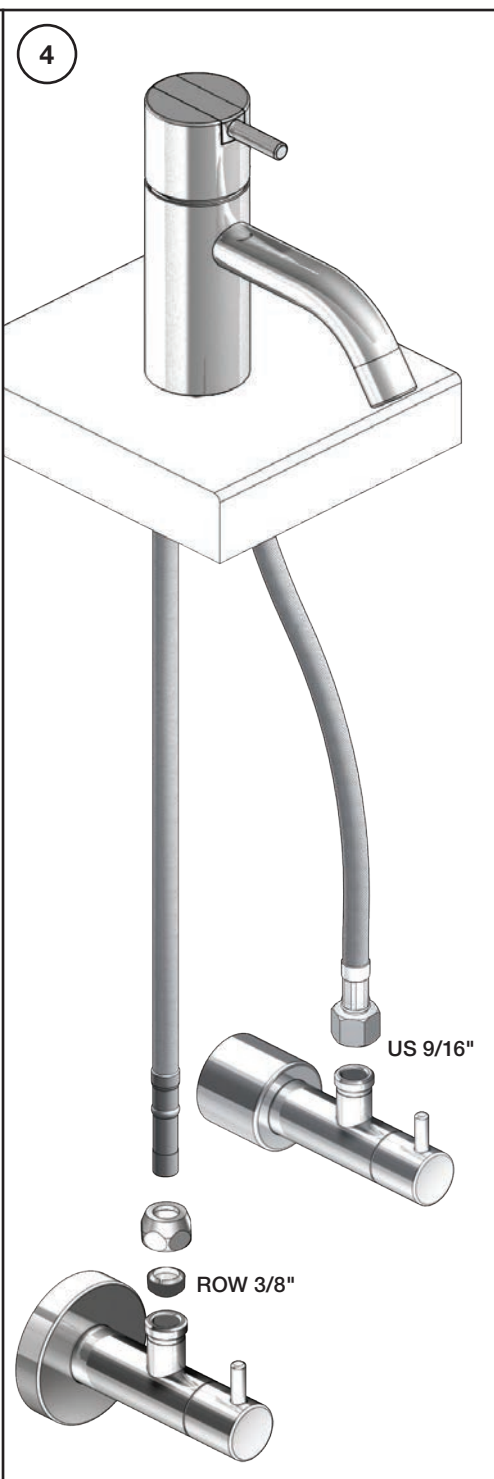

VOLA HV1, HV3, HV4

Fitting instruction
 Montageanleitung
 Monteringsvejledning
 Monteringsvægledning
 Montage hanleiding
 Manuel de montage

HV1, HV3:
 04/00020
 04/00028

www.vola.com
 HV1/HV3/HV4_V4_40999827

HV1, HV3	L	H	h
Std.:	114 mm 4 1/2"	120 mm 4 3/4"	27 mm 1"
+30:	114 mm 4 1/2"	150 mm 6"	56 mm 2 1/4"
/150:	150 mm 6"	120 mm 4 3/4"	27 mm 1"
+30/150:	150 mm 6"	150 mm 6"	56 mm 2 1/4"
+170:	114 mm 4 1/2"	290 mm 11 1/2"	197 mm 7 3/4"
+170/150:	150 mm 6"	290 mm 11 1/2"	197 mm 7 3/4"

5

Data, 3 Bar/43.5 Psi:

	Max.	l/min.	Gal/min.	Note.
	HV1/3:	5.0	1.3	Standard
	HV1/3:	4.5	1.2	Standard USA
	HV1/3:	9.0	1.8	Standard Japan
	HV4	9,0	1.8	

Max. 70°C, 158°F

HV1: Ø10
 HV1JP: Ø10
 HV1US: Ø3/8"
 HV1Q: Ø3/8"

HV1US:

- | | |
|------------|--|
| VR277K: | VR22, VR269, VR277 |
| *VR17L4K: | VR15P, VR16L4, VR17L (US-Standard) |
| *VR17L5K: | VR15P, VR16L5, VR17L (Standard) |
| *VR17L9K: | VR15P, VR16L9, VR17L (Japan Standard) |
| *VR17LSK: | VR15P, VR16LS, VR17L |
| VR297/L/M: | VR20, VR22, VR269, VR273/L/M, VR277, VR294, VR295, VR296 |
| VR433: | VR261, VR263, VR440, VR442, 2xVR444 |
| NR.10/L/M: | VR20, VR22, VR273/L/M, VR294, VR295 |