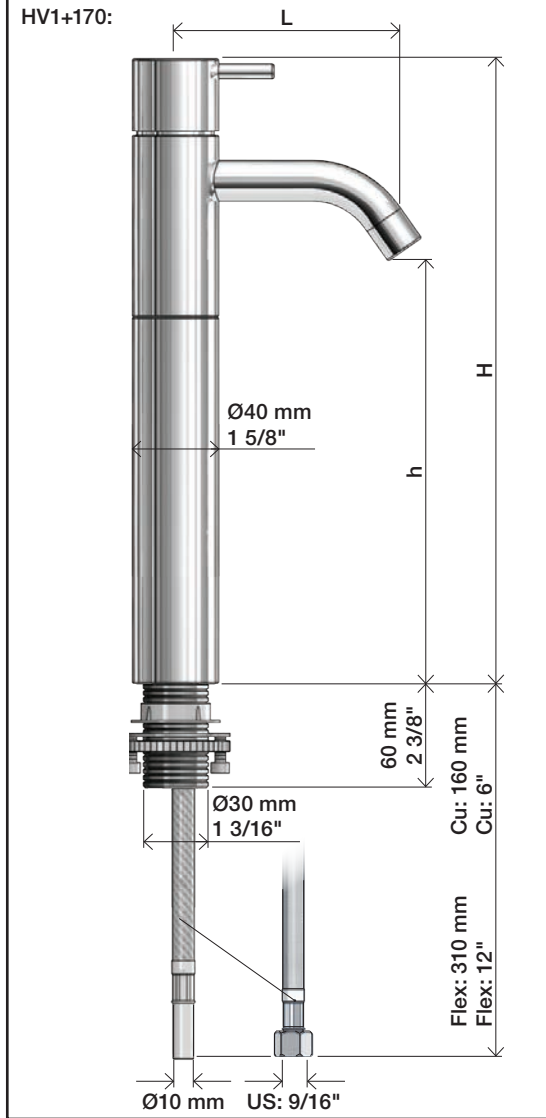

VOLA HV1, HV3, HV4

Fitting instruction
 Montageanleitung
 Monteringsvejledning
 Monteringsvægledning
 Montage hanleiding
 Manuel de montage

HV1, HV3:
 04/00020
 04/00028

www.vola.com
 HV1/HV3/HV4_V4_40999827

HV1, HV3	L	H	h
Std.:	114 mm 4 1/2"	120 mm 4 3/4"	27 mm 1"
+30:	114 mm 4 1/2"	150 mm 6"	56 mm 2 1/4"
/150:	150 mm 6"	120 mm 4 3/4"	27 mm 1"
+30/150:	150 mm 6"	150 mm 6"	56 mm 2 1/4"
+170:	114 mm 4 1/2"	290 mm 11 1/2"	197 mm 7 3/4"
+170/150:	150 mm 6"	290 mm 11 1/2"	197 mm 7 3/4"

5

Data, 3 Bar/43.5 Psi:

	Max.	l/min.	Gal/min.	Note.
	HV1/3:	5.0	1.3	Standard
	HV1/3:	4.5	1.2	Standard USA
	HV1/3:	9.0	1.8	Standard Japan
	HV4	9,0	1.8	

Max. 70°C, 158°F

HV1: Ø10
 HV1JP: Ø10
 HV1US: Ø3/8"
 HV1Q: Ø3/8"

HV1US:

- | | |
|------------|--|
| VR277K: | VR22, VR269, VR277 |
| *VR17L4K: | VR15P, VR16L4, VR17L (US-Standard) |
| *VR17L5K: | VR15P, VR16L5, VR17L (Standard) |
| *VR17L9K: | VR15P, VR16L9, VR17L (Japan Standard) |
| *VR17LSK: | VR15P, VR16LS, VR17L |
| VR297/L/M: | VR20, VR22, VR269, VR273/L/M, VR277, VR294, VR295, VR296 |
| VR433: | VR261, VR263, VR440, VR442, 2xVR444 |
| NR.10/L/M: | VR20, VR22, VR273/L/M, VR294, VR295 |