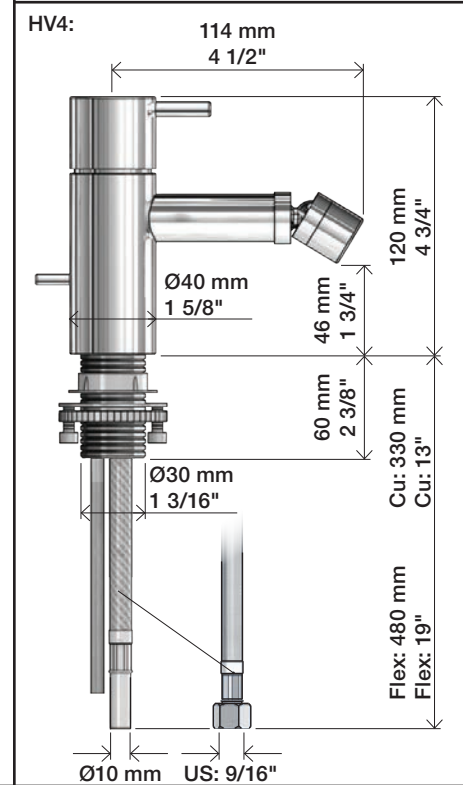

VOLA HV1, HV3, HV4

Fitting instruction
 Montageanleitung
 Monteringsvejledning
 Monteringsvægledning
 Montage hanleiding
 Manuel de montage

HV1, HV3:
 04/00020
 04/00028

www.vola.com
 HV1/HV3/HV4_V4_40999827

HV1, HV3	L	H	h
Std.:	114 mm 4 1/2"	120 mm 4 3/4"	27 mm 1"
+30:	114 mm 4 1/2"	150 mm 6"	56 mm 2 1/4"
/150:	150 mm 6"	120 mm 4 3/4"	27 mm 1"
+30/150:	150 mm 6"	150 mm 6"	56 mm 2 1/4"
+170:	114 mm 4 1/2"	290 mm 11 1/2"	197 mm 7 3/4"
+170/150:	150 mm 6"	290 mm 11 1/2"	197 mm 7 3/4"

5

Data, 3 Bar/43.5 Psi:

	Max.	l/min.	Gal/min.	Note.
	HV1/3:	5.0	1.3	Standard
	HV1/3:	4.5	1.2	Standard USA
	HV1/3:	9.0	1.8	Standard Japan
	HV4	9,0	1.8	

Max. 70°C, 158°F

HV1: Ø10
 HV1JP: Ø10
 HV1US: Ø3/8"
 HV1Q: Ø3/8"

HV1US:

- | | |
|------------|--|
| VR277K: | VR22, VR269, VR277 |
| *VR17L4K: | VR15P, VR16L4, VR17L (US-Standard) |
| *VR17L5K: | VR15P, VR16L5, VR17L (Standard) |
| *VR17L9K: | VR15P, VR16L9, VR17L (Japan Standard) |
| *VR17LSK: | VR15P, VR16LS, VR17L |
| VR297/L/M: | VR20, VR22, VR269, VR273/L/M, VR277, VR294, VR295, VR296 |
| VR433: | VR261, VR263, VR440, VR442, 2xVR444 |
| NR.10/L/M: | VR20, VR22, VR273/L/M, VR294, VR295 |