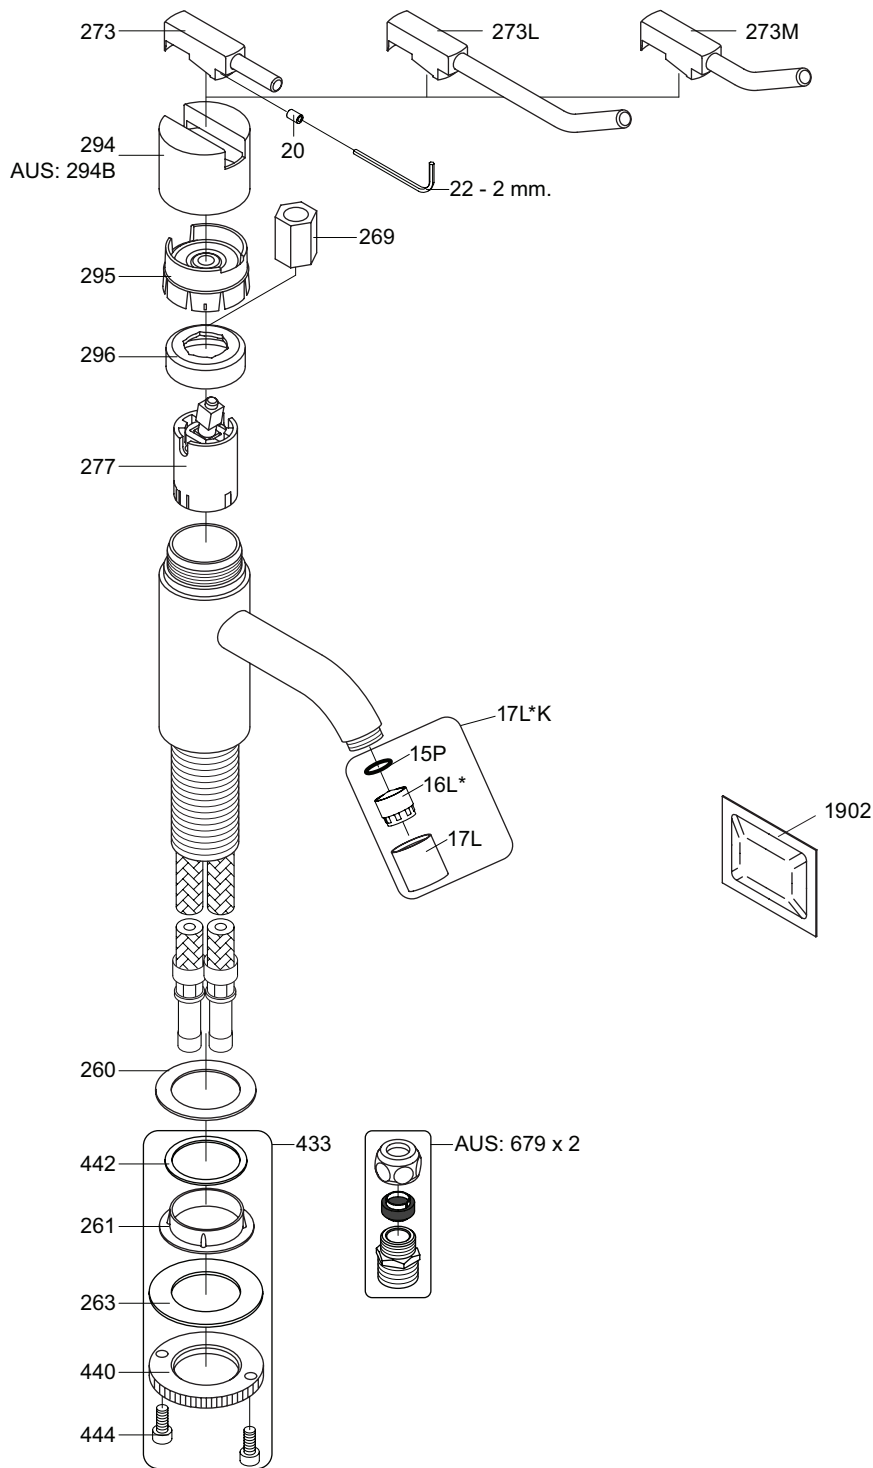

VOLA HV1, HV3, HV4

Fitting instruction
 Montageanleitung
 Monteringsvejledning
 Monteringsvægledning
 Montage hanleiding
 Manuel de montage

HV1, HV3:
 04/00020
 04/00028

www.vola.com
 HV1/HV3/HV4_V4_40999827

HV1, HV3	L	H	h
Std.:	114 mm 4 1/2"	120 mm 4 3/4"	27 mm 1"
+30:	114 mm 4 1/2"	150 mm 6"	56 mm 2 1/4"
/150:	150 mm 6"	120 mm 4 3/4"	27 mm 1"
+30/150:	150 mm 6"	150 mm 6"	56 mm 2 1/4"
+170:	114 mm 4 1/2"	290 mm 11 1/2"	197 mm 7 3/4"
+170/150:	150 mm 6"	290 mm 11 1/2"	197 mm 7 3/4"

5

Data, 3 Bar/43.5 Psi:

	Max.	l/min.	Gal/min.	Note.
	HV1/3:	5.0	1.3	Standard
	HV1/3:	4.5	1.2	Standard USA
	HV1/3:	9.0	1.8	Standard Japan
	HV4	9,0	1.8	

Max. 70°C, 158°F

HV1: Ø10
 HV1JP: Ø10
 HV1US: Ø3/8"
 HV1Q: Ø3/8"

HV1US:

- | | |
|------------|--|
| VR277K: | VR22, VR269, VR277 |
| *VR17L4K: | VR15P, VR16L4, VR17L (US-Standard) |
| *VR17L5K: | VR15P, VR16L5, VR17L (Standard) |
| *VR17L9K: | VR15P, VR16L9, VR17L (Japan Standard) |
| *VR17LSK: | VR15P, VR16LS, VR17L |
| VR297/L/M: | VR20, VR22, VR269, VR273/L/M, VR277, VR294, VR295, VR296 |
| VR433: | VR261, VR263, VR440, VR442, 2xVR444 |
| NR.10/L/M: | VR20, VR22, VR273/L/M, VR294, VR295 |