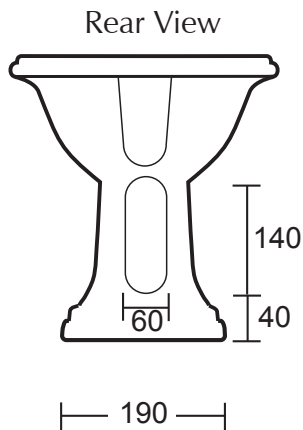

Ceramic Collection	
Drift	Bidet

We recommend that all products are purchased with the assistance of a specialist bathroom retailer and always installed by an experienced installer who is a member of a recognized association. All sizes quoted are nominal: items may vary by plus or minus 2% against the figures quoted. When planning installations where dimensions are critical, it is essential that the space allowed for individual items is physically checked. Imperial Bathrooms can not be held liable for any costs associated with items not fitting in any given area. The contents of this statement are based on information correct at the time of publication. We reserve the right to make alterations and changes in product characteristics, fixing, packaging, operation etc at any time without notice.