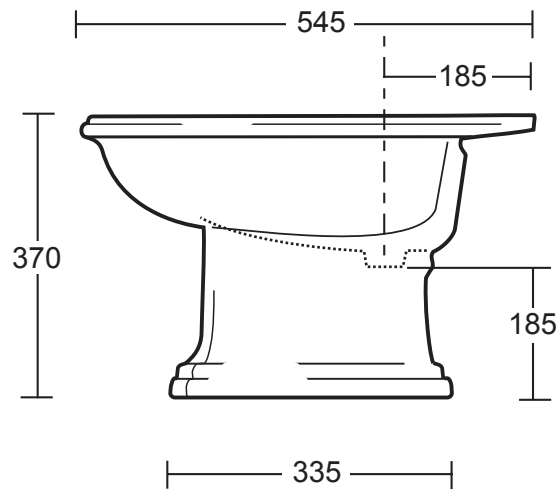

Ceramic Collection	
Drift	Bidet

We recommend that all products are purchased with the assistance of a specialist bathroom retailer and always installed by an experienced installer who is a member of a recognized association. All sizes quoted are nominal: items may vary by plus or minus 2% against the figures quoted. When planning installations where dimensions are critical, it is essential that the space allowed for individual items is physically checked. Imperial Bathrooms can not be held liable for any costs associated with items not fitting in any given area. The contents of this statement are based on information correct at the time of publication. We reserve the right to make alterations and changes in product characteristics, fixing, packaging, operation etc at any time without notice.