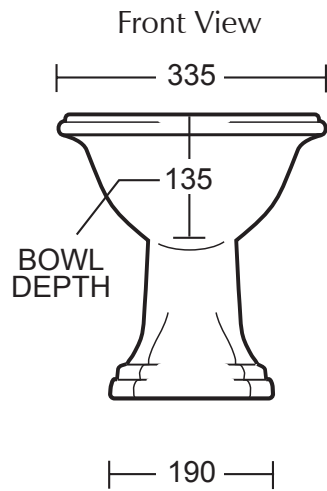

Ceramic Collection	
Drift	Bidet

We recommend that all products are purchased with the assistance of a specialist bathroom retailer and always installed by an experienced installer who is a member of a recognized association. All sizes quoted are nominal: items may vary by plus or minus 2% against the figures quoted. When planning installations where dimensions are critical, it is essential that the space allowed for individual items is physically checked. Imperial Bathrooms can not be held liable for any costs associated with items not fitting in any given area. The contents of this statement are based on information correct at the time of publication. We reserve the right to make alterations and changes in product characteristics, fixing, packaging, operation etc at any time without notice.