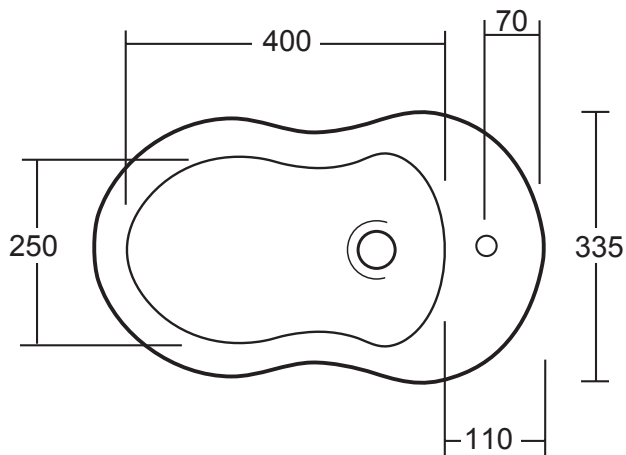

Ceramic Collection	
Drift	Bidet

We recommend that all products are purchased with the assistance of a specialist bathroom retailer and always installed by an experienced installer who is a member of a recognized association. All sizes quoted are nominal: items may vary by plus or minus 2% against the figures quoted. When planning installations where dimensions are critical, it is essential that the space allowed for individual items is physically checked. Imperial Bathrooms can not be held liable for any costs associated with items not fitting in any given area. The contents of this statement are based on information correct at the time of publication. We reserve the right to make alterations and changes in product characteristics, fixing, packaging, operation etc at any time without notice.