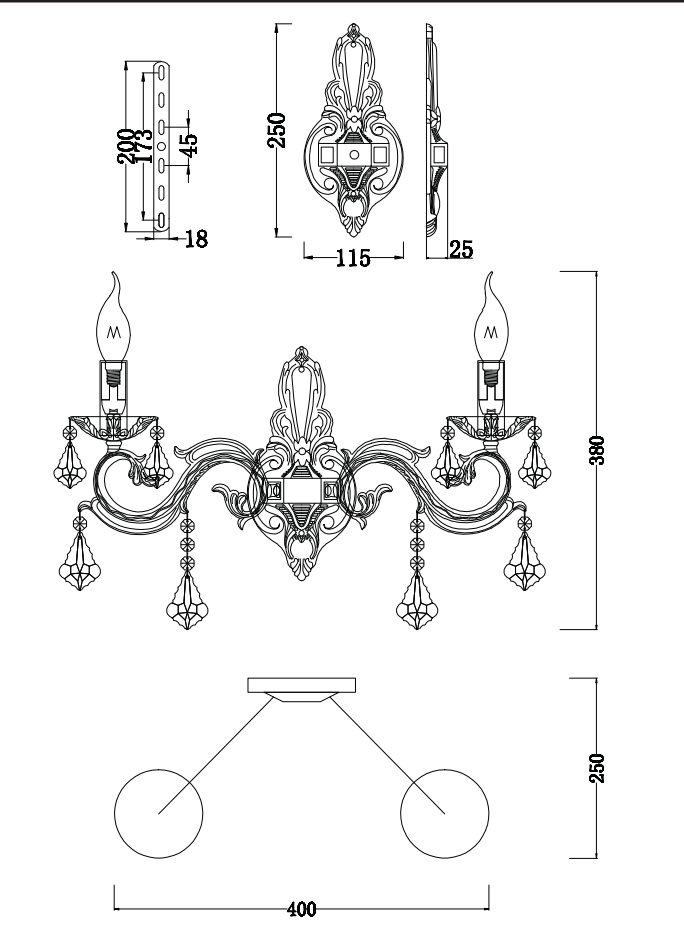

Instruction

INSTRUCTION FOR FIX:

- A=6pcs
- B=2pcs
- C=2pcs

Collection: Royal Classic
Series: Bronze
Model: RC245-WL-02-R
Wall Lamps

2 x E14 (60w)

MAYTONI
DECORATIVE LIGHTING
www.maytoni.de