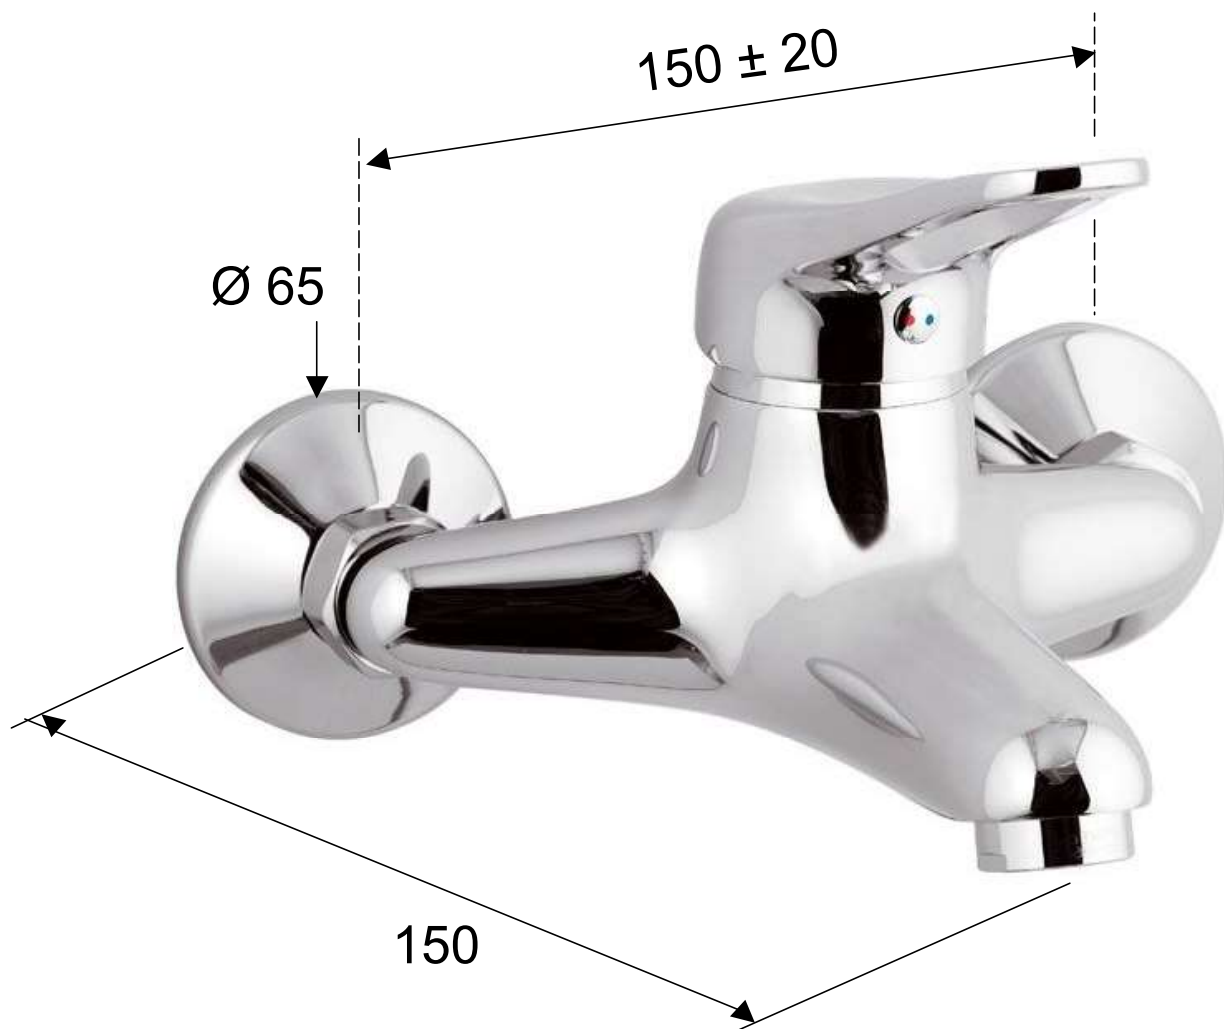

DANIEL

SCHEDA TECNICA TECHNICAL FEATURES

ART. COD.

ES5600SD

MATERIALI / MATERIALS

OTTONE CROMATO / CHROME PLATED BRASS

CROMATURA / CHROME PLATING

UNI EN 248