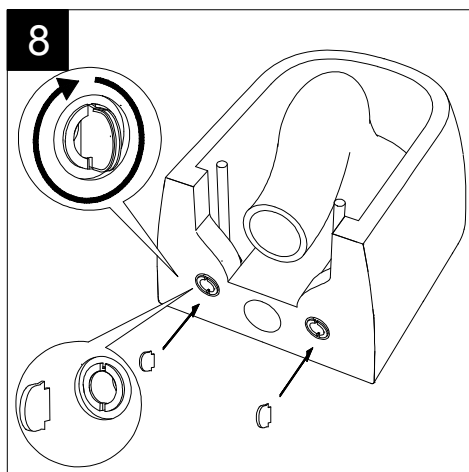

FRONT

LEFT

**GSG**  
CERAMIC DESIGN

Vaso sospeso Oz  
Oz wc wall-hung

TOP

REAR

SECTION

Designation Vaso sospeso Oz Oz wc wall-hung	<b>GSG</b> CERAMIC DESIGN
Scale 1:10	This drawing including the respectedata may neither be duplicated nor modified nor altered without the consent of GSG Ceramic Design. The use of the data/technical drawings take place at users own risk and under exclusion of any liability of GSG Ceramic Design. The dimensions are not binding; products are subject to changes. Measurement shown may be subjected to small variations or are indicative.
cod. OZWCSO	

Guida all'installazione dei vasi sospesi con kit di fissaggio dal basso (cod. ACS40)

Serie: LIKE - BRIO - TOUCH - OZ - BOX - GLASS - TIME - FLUT - SPEED

Installation guide for wall-hung wc's with bottom fixing kit (cod. ACS40)

Series: LIKE - BRIO - TOUCH - OZ - BOX - GLASS - TIME - FLUT - SPEED

①

Guida all'installazione dei vasi sospesi con kit di fissaggio dal basso (cod. ACS40)

Serie: LIKE - BRIO - TOUCH - OZ - BOX - GLASS - TIME - FLUT - SPEED