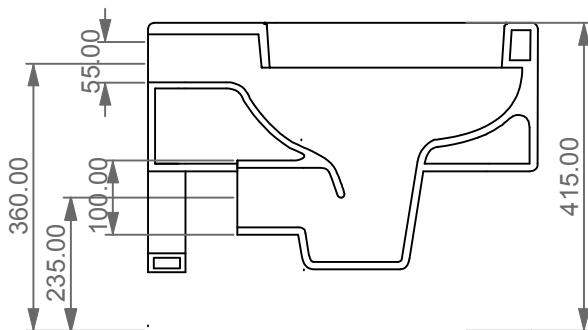

FRONT

LEFT

**GSG**  
CERAMIC DESIGN

Vaso sospeso Oz  
Oz wc wall-hung

TOP

REAR

SECTION

Designation Vaso sospeso Oz Oz wc wall-hung	<b>GSG</b> CERAMIC DESIGN
Scale 1:10	This drawing including the respectedata may neither be duplicated nor modified nor altered without the consent of GSG Ceramic Design. The use of the data/technical drawings take place at users own risk and under exclusion of any liability of GSG Ceramic Design. The dimensions are not binding; products are subject to changes. Measurement shown may be subjected to small variations or are indicative.
cod. OZWCSO	

Guida all'installazione dei vasi sospesi con kit di fissaggio dal basso (cod. ACS40)

Serie: LIKE - BRIO - TOUCH - OZ - BOX - GLASS - TIME - FLUT - SPEED

Installation guide for wall-hung wc's with bottom fixing kit (cod. ACS40)

Series: LIKE - BRIO - TOUCH - OZ - BOX - GLASS - TIME - FLUT - SPEED

①

Guida all'installazione dei vasi sospesi con kit di fissaggio dal basso (cod. ACS40)

Serie: LIKE - BRIO - TOUCH - OZ - BOX - GLASS - TIME - FLUT - SPEED

*Installation guide for wall-hung wc's with bottom fixing kit (cod. ACS40)*

*Series: LIKE - BRIO - TOUCH - OZ - BOX - GLASS - TIME - FLUT - SPEED*

②