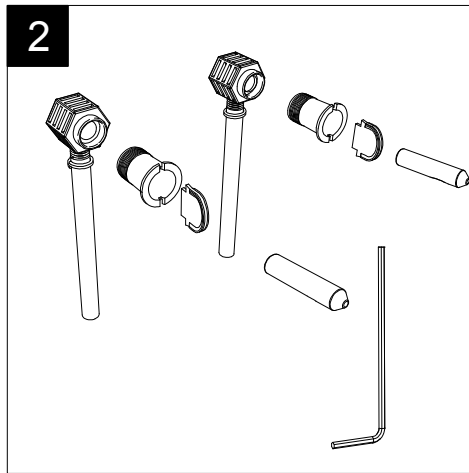

FRONT

LEFT

**GSG**  
CERAMIC DESIGN

Vaso sospeso Oz  
Oz wc wall-hung

TOP

REAR

SECTION

Designation Vaso sospeso Oz Oz wc wall-hung	<b>GSG</b> CERAMIC DESIGN
Scale 1:10	This drawing including the respectedata may neither be duplicated nor modified nor altered without the consent of GSG Ceramic Design. The use of the data/technical drawings take place at users own risk and under exclusion of any liability of GSG Ceramic Design. The dimensions are not binding; products are subject to changes. Measurement shown may be subjected to small variations or are indicative.
cod. OZWCSO	

Guida all'installazione dei vasi sospesi con kit di fissaggio dal basso (cod. ACS40)

Serie: LIKE - BRIO - TOUCH - OZ - BOX - GLASS - TIME - FLUT - SPEED

Installation guide for wall-hung wc's with bottom fixing kit (cod. ACS40)

Series: LIKE - BRIO - TOUCH - OZ - BOX - GLASS - TIME - FLUT - SPEED

①

Guida all'installazione dei vasi sospesi con kit di fissaggio dal basso (cod. ACS40)

Serie: LIKE - BRIO - TOUCH - OZ - BOX - GLASS - TIME - FLUT - SPEED

*Installation guide for wall-hung wc's with bottom fixing kit (cod. ACS40)*

*Series: LIKE - BRIO - TOUCH - OZ - BOX - GLASS - TIME - FLUT - SPEED*

②