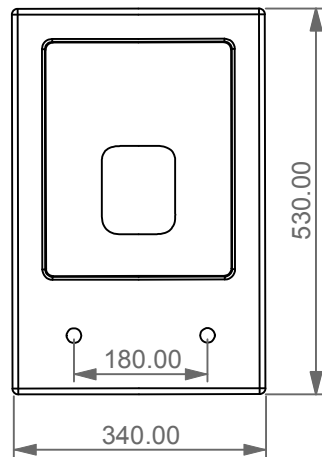

FRONT

LEFT

**GSG**  
CERAMIC DESIGN

Vaso sospeso Oz  
Oz wc wall-hung

TOP

REAR

SECTION

Designation Vaso sospeso Oz Oz wc wall-hung	<b>GSG</b> CERAMIC DESIGN
Scale 1:10	This drawing including the respectedata may neither be duplicated nor modified nor altered without the consent of GSG Ceramic Design. The use of the data/technical drawings take place at users own risk and under exclusion of any liability of GSG Ceramic Design. The dimensions are not binding; products are subject to changes. Measurement shown may be subjected to small variations or are indicative.
cod. OZWCSO	

Guida all'installazione dei vasi sospesi con kit di fissaggio dal basso (cod. ACS40)

Serie: LIKE - BRIO - TOUCH - OZ - BOX - GLASS - TIME - FLUT - SPEED

Installation guide for wall-hung wc's with bottom fixing kit (cod. ACS40)