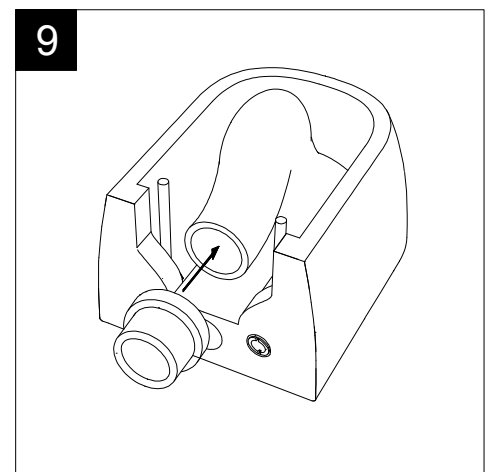

FRONT

LEFT

**GSG**  
CERAMIC DESIGN

Vaso sospeso Oz  
Oz wc wall-hung

TOP

REAR

SECTION

Designation Vaso sospeso Oz Oz wc wall-hung	<b>GSG</b> CERAMIC DESIGN
Scale 1:10	This drawing including the respectedata may neither be duplicated nor modified nor altered without the consent of GSG Ceramic Design. The use of the data/technical drawings take place at users own risk and under exclusion of any liability of GSG Ceramic Design. The dimensions are not binding; products are subject to changes. Measurement shown may be subjected to small variations or are indicative.
cod. OZWCSO	

Guida all'installazione dei vasi sospesi con kit di fissaggio dal basso (cod. ACS40)

Serie: LIKE - BRIO - TOUCH - OZ - BOX - GLASS - TIME - FLUT - SPEED

Installation guide for wall-hung wc's with bottom fixing kit (cod. ACS40)

Series: LIKE - BRIO - TOUCH - OZ - BOX - GLASS - TIME - FLUT - SPEED

①

Guida all'installazione dei vasi sospesi con kit di fissaggio dal basso (cod. ACS40)

Serie: LIKE - BRIO - TOUCH - OZ - BOX - GLASS - TIME - FLUT - SPEED