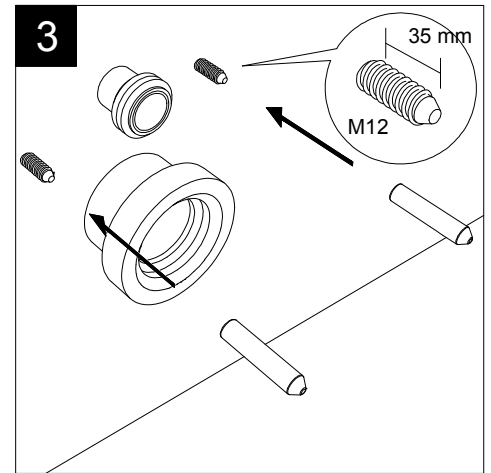

FRONT

LEFT

**GSG**  
CERAMIC DESIGN

Vaso sospeso Oz  
Oz wc wall-hung

TOP

REAR

SECTION

Designation Vaso sospeso Oz Oz wc wall-hung	<b>GSG</b> CERAMIC DESIGN
Scale 1:10	This drawing including the respectedata may neither be duplicated nor modified nor altered without the consent of GSG Ceramic Design. The use of the data/technical drawings take place at users own risk and under exclusion of any liability of GSG Ceramic Design. The dimensions are not binding; products are subject to changes. Measurement shown may be subjected to small variations or are indicative.
cod. OZWCSO	

Guida all'installazione dei vasi sospesi con kit di fissaggio dal basso (cod. ACS40)

Serie: LIKE - BRIO - TOUCH - OZ - BOX - GLASS - TIME - FLUT - SPEED

Installation guide for wall-hung wc's with bottom fixing kit (cod. ACS40)

Series: LIKE - BRIO - TOUCH - OZ - BOX - GLASS - TIME - FLUT - SPEED

①

Guida all'installazione dei vasi sospesi con kit di fissaggio dal basso (cod. ACS40)

Serie: LIKE - BRIO - TOUCH - OZ - BOX - GLASS - TIME - FLUT - SPEED

*Installation guide for wall-hung wc's with bottom fixing kit (cod. ACS40)*

*Series: LIKE - BRIO - TOUCH - OZ - BOX - GLASS - TIME - FLUT - SPEED*

②