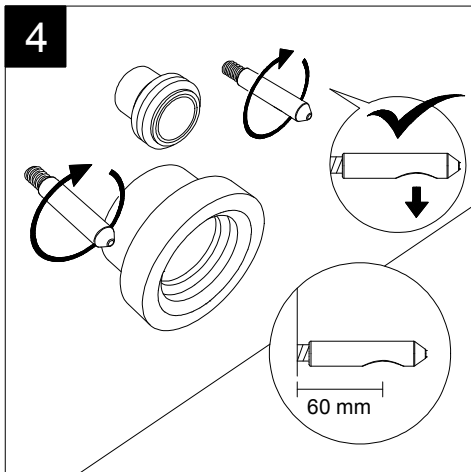

FRONT

LEFT

**GSG**  
CERAMIC DESIGN

Vaso sospeso Oz  
Oz wc wall-hung

TOP

REAR

SECTION

Designation Vaso sospeso Oz Oz wc wall-hung	<b>GSG</b> CERAMIC DESIGN
Scale 1:10	This drawing including the respectedata may neither be duplicated nor modified nor altered without the consent of GSG Ceramic Design. The use of the data/technical drawings take place at users own risk and under exclusion of any liability of GSG Ceramic Design. The dimensions are not binding; products are subject to changes. Measurement shown may be subjected to small variations or are indicative.
cod. OZWCSO	

Guida all'installazione dei vasi sospesi con kit di fissaggio dal basso (cod. ACS40)

Serie: LIKE - BRIO - TOUCH - OZ - BOX - GLASS - TIME - FLUT - SPEED

Installation guide for wall-hung wc's with bottom fixing kit (cod. ACS40)

Series: LIKE - BRIO - TOUCH - OZ - BOX - GLASS - TIME - FLUT - SPEED

①

Guida all'installazione dei vasi sospesi con kit di fissaggio dal basso (cod. ACS40)

Serie: LIKE - BRIO - TOUCH - OZ - BOX - GLASS - TIME - FLUT - SPEED

*Installation guide for wall-hung wc's with bottom fixing kit (cod. ACS40)*

*Series: LIKE - BRIO - TOUCH - OZ - BOX - GLASS - TIME - FLUT - SPEED*

②