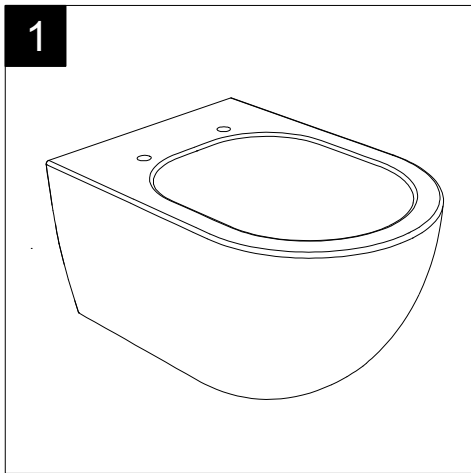

FRONT

LEFT

**GSG**  
CERAMIC DESIGN

Vaso sospeso Oz  
Oz wc wall-hung

TOP

REAR

SECTION

Designation Vaso sospeso Oz Oz wc wall-hung	<b>GSG</b> CERAMIC DESIGN
Scale 1:10	This drawing including the respectedata may neither be duplicated nor modified nor altered without the consent of GSG Ceramic Design. The use of the data/technical drawings take place at users own risk and under exclusion of any liability of GSG Ceramic Design. The dimensions are not binding; products are subject to changes. Measurement shown may be subjected to small variations or are indicative.
cod. OZWCSO	

Guida all'installazione dei vasi sospesi con kit di fissaggio dal basso (cod. ACS40)

Serie: LIKE - BRIO - TOUCH - OZ - BOX - GLASS - TIME - FLUT - SPEED

Installation guide for wall-hung wc's with bottom fixing kit (cod. ACS40)

Series: LIKE - BRIO - TOUCH - OZ - BOX - GLASS - TIME - FLUT - SPEED

①

Guida all'installazione dei vasi sospesi con kit di fissaggio dal basso (cod. ACS40)

Serie: LIKE - BRIO - TOUCH - OZ - BOX - GLASS - TIME - FLUT - SPEED