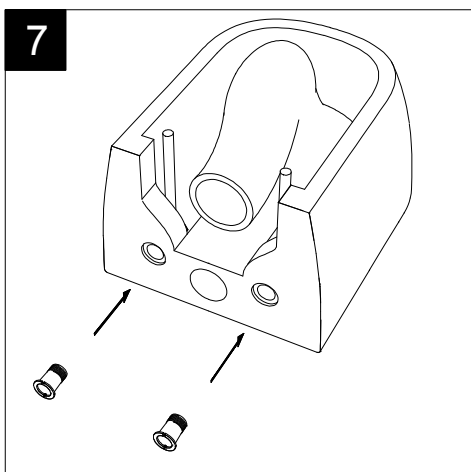

FRONT

LEFT

**GSG**  
CERAMIC DESIGN

Vaso sospeso Oz  
Oz wc wall-hung

TOP

REAR

SECTION

Designation Vaso sospeso Oz Oz wc wall-hung	<b>GSG</b> CERAMIC DESIGN
Scale 1:10	This drawing including the respectedata may neither be duplicated nor modified nor altered without the consent of GSG Ceramic Design. The use of the data/technical drawings take place at users own risk and under exclusion of any liability of GSG Ceramic Design. The dimensions are not binding; products are subject to changes. Measurement shown may be subjected to small variations or are indicative.
cod. OZWCSO	

Guida all'installazione dei vasi sospesi con kit di fissaggio dal basso (cod. ACS40)

Serie: LIKE - BRIO - TOUCH - OZ - BOX - GLASS - TIME - FLUT - SPEED

Installation guide for wall-hung wc's with bottom fixing kit (cod. ACS40)

Series: LIKE - BRIO - TOUCH - OZ - BOX - GLASS - TIME - FLUT - SPEED

①

Guida all'installazione dei vasi sospesi con kit di fissaggio dal basso (cod. ACS40)

Serie: LIKE - BRIO - TOUCH - OZ - BOX - GLASS - TIME - FLUT - SPEED