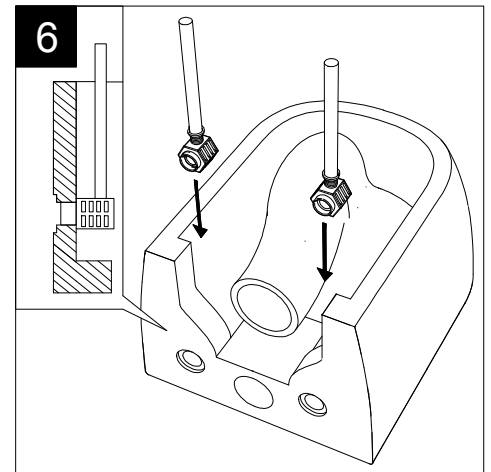

FRONT

LEFT

**GSG**  
CERAMIC DESIGN

Vaso sospeso Oz  
Oz wc wall-hung

TOP

REAR

SECTION

Designation Vaso sospeso Oz Oz wc wall-hung	<b>GSG</b> CERAMIC DESIGN
Scale 1:10	This drawing including the respectedata may neither be duplicated nor modified nor altered without the consent of GSG Ceramic Design. The use of the data/technical drawings take place at users own risk and under exclusion of any liability of GSG Ceramic Design. The dimensions are not binding; products are subject to changes. Measurement shown may be subjected to small variations or are indicative.
cod. OZWCSO	

Guida all'installazione dei vasi sospesi con kit di fissaggio dal basso (cod. ACS40)

Serie: LIKE - BRIO - TOUCH - OZ - BOX - GLASS - TIME - FLUT - SPEED

Installation guide for wall-hung wc's with bottom fixing kit (cod. ACS40)

Series: LIKE - BRIO - TOUCH - OZ - BOX - GLASS - TIME - FLUT - SPEED

①

Guida all'installazione dei vasi sospesi con kit di fissaggio dal basso (cod. ACS40)

Serie: LIKE - BRIO - TOUCH - OZ - BOX - GLASS - TIME - FLUT - SPEED