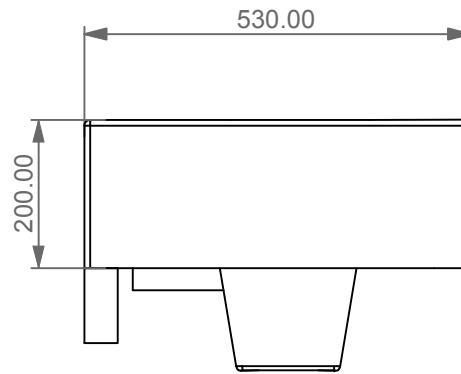

FRONT

LEFT

**GSG**  
CERAMIC DESIGN

Vaso sospeso Oz  
Oz wc wall-hung

TOP

REAR

SECTION

Designation Vaso sospeso Oz Oz wc wall-hung	<b>GSG</b> CERAMIC DESIGN
Scale 1:10	This drawing including the respectedata may neither be duplicated nor modified nor altered without the consent of GSG Ceramic Design. The use of the data/technical drawings take place at users own risk and under exclusion of any liability of GSG Ceramic Design. The dimensions are not binding; products are subject to changes. Measurement shown may be subjected to small variations or are indicative.
cod. OZWCSO	

Guida all'installazione dei vasi sospesi con kit di fissaggio dal basso (cod. ACS40)

Serie: LIKE - BRIO - TOUCH - OZ - BOX - GLASS - TIME - FLUT - SPEED

Installation guide for wall-hung wc's with bottom fixing kit (cod. ACS40)

Series: LIKE - BRIO - TOUCH - OZ - BOX - GLASS - TIME - FLUT - SPEED

①

Guida all'installazione dei vasi sospesi con kit di fissaggio dal basso (cod. ACS40)

Serie: LIKE - BRIO - TOUCH - OZ - BOX - GLASS - TIME - FLUT - SPEED