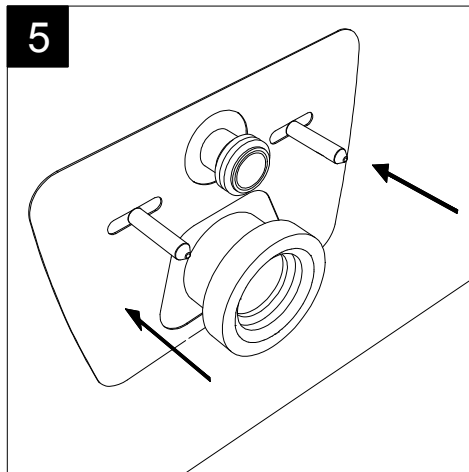

FRONT

LEFT

**GSG**  
CERAMIC DESIGN

Vaso sospeso Oz  
Oz wc wall-hung

TOP

REAR

SECTION

Designation Vaso sospeso Oz Oz wc wall-hung	<b>GSG</b> CERAMIC DESIGN
Scale 1:10	This drawing including the respectedata may neither be duplicated nor modified nor altered without the consent of GSG Ceramic Design. The use of the data/technical drawings take place at users own risk and under exclusion of any liability of GSG Ceramic Design. The dimensions are not binding; products are subject to changes. Measurement shown may be subjected to small variations or are indicative.
cod. OZWCSO	

Guida all'installazione dei vasi sospesi con kit di fissaggio dal basso (cod. ACS40)

Serie: LIKE - BRIO - TOUCH - OZ - BOX - GLASS - TIME - FLUT - SPEED

Installation guide for wall-hung wc's with bottom fixing kit (cod. ACS40)

Series: LIKE - BRIO - TOUCH - OZ - BOX - GLASS - TIME - FLUT - SPEED

①

Guida all'installazione dei vasi sospesi con kit di fissaggio dal basso (cod. ACS40)

Serie: LIKE - BRIO - TOUCH - OZ - BOX - GLASS - TIME - FLUT - SPEED