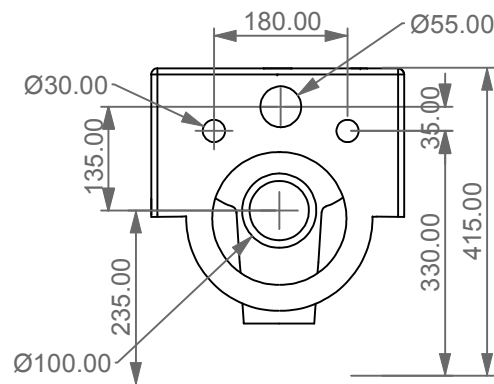

FRONT

LEFT

**GSG**  
CERAMIC DESIGN

Vaso sospeso Oz  
Oz wc wall-hung

TOP

REAR

SECTION

Designation Vaso sospeso Oz Oz wc wall-hung	<b>GSG</b> CERAMIC DESIGN
Scale 1:10	This drawing including the respectedata may neither be duplicated nor modified nor altered without the consent of GSG Ceramic Design. The use of the data/technical drawings take place at users own risk and under exclusion of any liability of GSG Ceramic Design. The dimensions are not binding; products are subject to changes. Measurement shown may be subjected to small variations or are indicative.
cod. OZWCSO	

Guida all'installazione dei vasi sospesi con kit di fissaggio dal basso (cod. ACS40)

Serie: LIKE - BRIO - TOUCH - OZ - BOX - GLASS - TIME - FLUT - SPEED

Installation guide for wall-hung wc's with bottom fixing kit (cod. ACS40)

Series: LIKE - BRIO - TOUCH - OZ - BOX - GLASS - TIME - FLUT - SPEED

①

Guida all'installazione dei vasi sospesi con kit di fissaggio dal basso (cod. ACS40)

Serie: LIKE - BRIO - TOUCH - OZ - BOX - GLASS - TIME - FLUT - SPEED