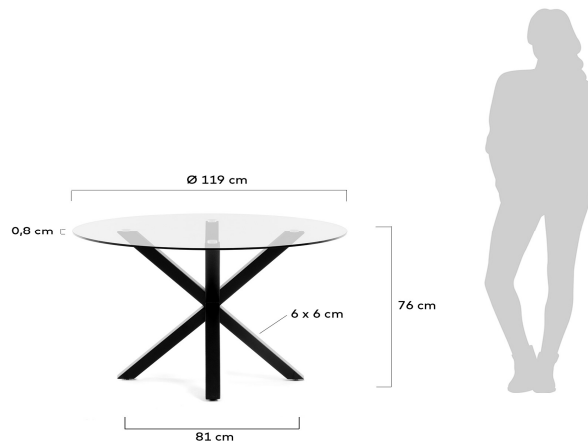

Technical drawings

Features

Use (domestic/contract/office)	Domestic
Indoor (yes/no)	Yes
Alfresco (yes/no)	No
Outdoor (yes/no)	No
Extendible (yes/no)	No
Adjustable height (yes/no)	No
Foldable (yes/no)	No
Seating capacity	6
Seating capacity fully extended	
Max. load (kg)	50
Top edge type	Flat
Scratch and wear resistance (Mohs scale)	
Hardness (Rockwell method)