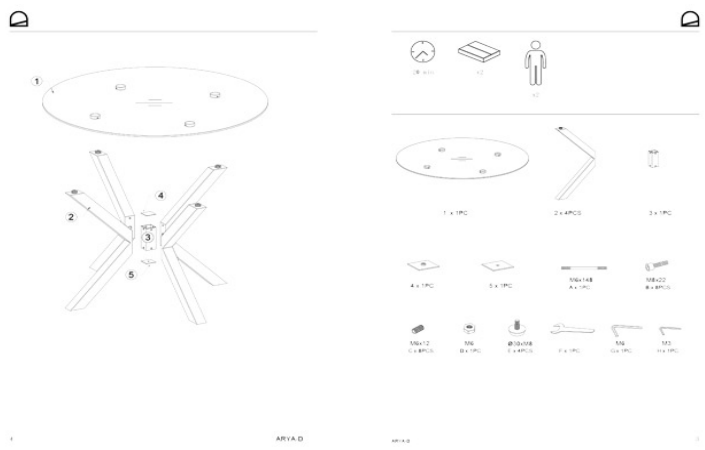

Extension mechanism type	N/A
Number of leaves	
Stored inside (yes/no)	N/A
Adjustable feet (yes/no)	Yes

Materials

Main material	Glass
Top material	Tempered glass
Top finishing	Clear
Leaf material	N/A
Leaf finishing	N/A
Legs material	Steel
Legs finishing	Powder coated painted
Feet pad type	Plastic pad

Assembly

Unpacking time (min)	3
Assembly required (yes/no)	Yes
Difficulty of assembly	Easy
People required	2
Assembly time (min)	20
Assembly suggestions	Assemble the legs first and then screw the top. Check and classify all fittings before starting the assembly. Assemble on a soft surface.

Assembly instructions

Care & Warranties

General warnings	Do not place near direct sources of heat. Keep away from direct solar light. Do not use abrasive products like acetones, bleaches, solvents, etc. Sharp elements can scratch the product surface.
Specific use and care instructions	Clean the product with a wet cloth dampened in a mild cleaner and dry immediately. Dust it with a duster.
Specific use and care instructions for outdoor	N/A
Years of guarantee	2
Made according to	EN 12521:2010 for household use tables
FSC certified (yes/no)	
PEFC certified (yes/no)	
FLEGT license (yes/no)	
Variation type	No natural variation
Purposeful distressing type	No distressing