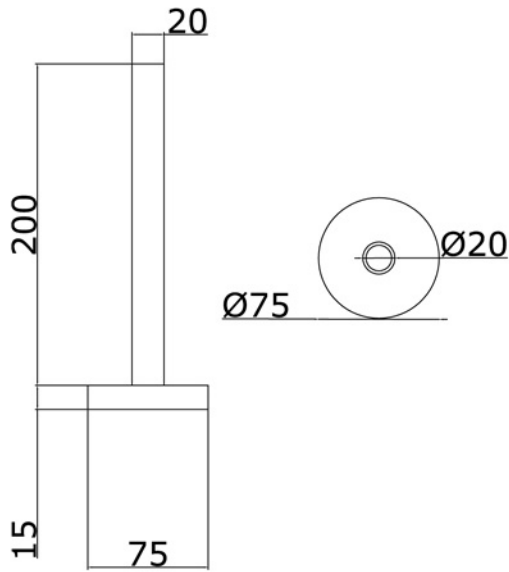

| TOWELWARMER Collection | |
|--|--|
| Code | Description |
| 9080-C 9081-I/N/O/OR 9081-B/ND/R | Piccadilly towel warmer 675x870 mm (1240W - 1067Kcal/h t 50°) Chrome Incalux, Nickel, Dark Gold, Rose Gold Bronze, Dark Nickel, Copper |

Verona - Italy
 tel. +39 045 8006917
 fax. +39 045 8020111
 gentry-home.com

| TOWELWARMER Collection | |
|--|--|
| Code | Description |
| 9127-C 9128-I/N/O/OR 9128-B/ND/R | Valves (pair) Chrome Incalux, Nickel, Dark Gold, Rose Gold Bronze, Dark Nickel, Copper Fittings available 12/14/16 copper 12/14/16 covered |
| 9126 | Electrical element complete with thermostatic control |