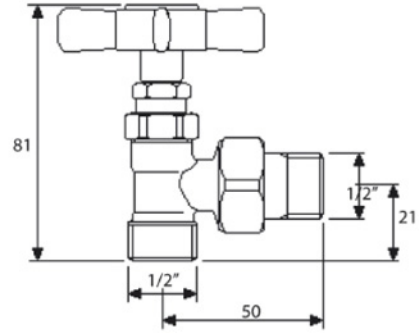

| TOWELWARMER Collection | |
|--|--|
| Code | Description |
| 9080-C 9081-I/N/O/OR 9081-B/ND/R | Piccadilly towel warmer 675x870 mm (1240W - 1067Kcal/h t 50°) Chrome Incalux, Nickel, Dark Gold, Rose Gold Bronze, Dark Nickel, Copper |

Verona - Italy
 tel. +39 045 8006917
 fax. +39 045 8020111
 gentry-home.com

| TOWELWARMER Collection | |
|--|--|
| Code | Description |
| 9127-C 9128-I/N/O/OR 9128-B/ND/R | Valves (pair) Chrome Incalux, Nickel, Dark Gold, Rose Gold Bronze, Dark Nickel, Copper Fittings available 12/14/16 copper 12/14/16 covered |
| 9126 | Electrical element complete with thermostatic control |