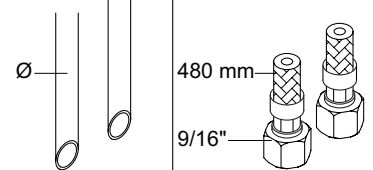

HV1, HV3	L	H	h
Std.:	114 mm 4 1/2"	120 mm 4 3/4"	27 mm 1"
+30:	114 mm 4 1/2"	150 mm 6"	56 mm 2 1/4"
/150:	150 mm 6"	120 mm 4 3/4"	27 mm 1"
+30/150:	150 mm 6"	150 mm 6"	56 mm 2 1/4"
+170:	114 mm 4 1/2"	290 mm 11 1/2"	197 mm 7 3/4"
+170/150:	150 mm 6"	290 mm 11 1/2"	197 mm 7 3/4"

5

Data, 3 Bar/43.5 Psi:

Max.	l/min.	Gal/min.	Note.
HV1/3:	5.0	1.3	Standard
HV1/3:	4.5	1.2	Standard USA
HV1/3:	9.0	1.8	Standard Japan
HV4	9,0	1.8	

Max. 70°C, 158°F

HV1: Ø10
 HV1JP: Ø10
 HV1US: Ø3/8"
 HV1Q: Ø3/8"

HV1US:

- VR277K: VR22, VR269, VR277
- *VR17L4K: VR15P, VR16L4, VR17L (US-Standard)
- *VR17L5K: VR15P, VR16L5, VR17L (Standard)
- *VR17L9K: VR15P, VR16L9, VR17L (Japan Standard)
- *VR17LSK: VR15P, VR16LS, VR17L
- VR297/L/M: VR20, VR22, VR269, VR273/L/M, VR277, VR294, VR295, VR296
- VR433: VR261, VR263, VR440, VR442, 2xVR444
- NR.10/L/M: VR20, VR22, VR273/L/M, VR294, VR295