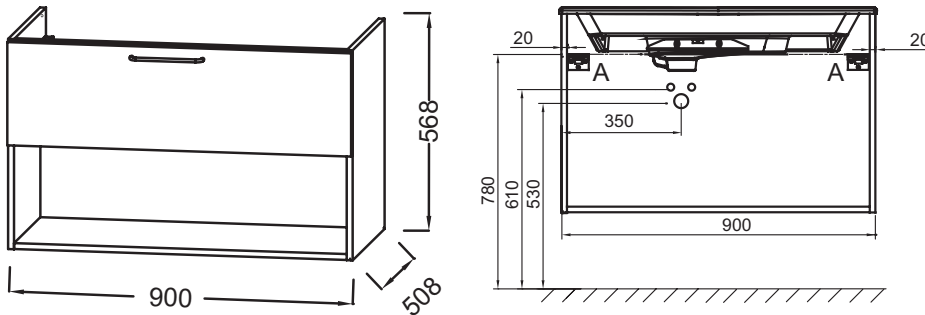

# ODÉON RIVE GAUCHE - Base unit for vanity top 90 cm, 1 drawer/1 niche, gold handle

Jacob Delafon  
PARIS

EB2553-R8

Collection: ODÉON RIVE GAUCHE

Finish\*:

N14 - Mélaminé  
Gris anthracite

G1C - Laque  
brillante Blanc

## Features

- DIMENSIONS: 90 x 50.80 x 56.80 cm
- MATERIAL: Lacquer or melamine
- NORMS AND REGULATION: NF
- WEIGHT: 25.9 kg
- INSTALLATION TYPE: Wall-hung
- VERSION: Gold handle

## Required products

- EXAV112-Z: Vanity top 90 cm
- EB2563: Frosted glass vanity top, 91 cm

## Technical drawing

Product Specification: Base unit for vanity top 90 cm, 1 drawer/1 niche, gold handle. EB2553-R8. Collection: ODÉON RIVE GAUCHE. DIMENSIONS: 90 x 50.80 x 56.80 cm. WEIGHT: 25.9 kg. MATERIAL: Lacquer or melamine. INSTALLATION TYPE: Wall-hung. NORMS AND REGULATION: NF. VERSION: Gold handle.