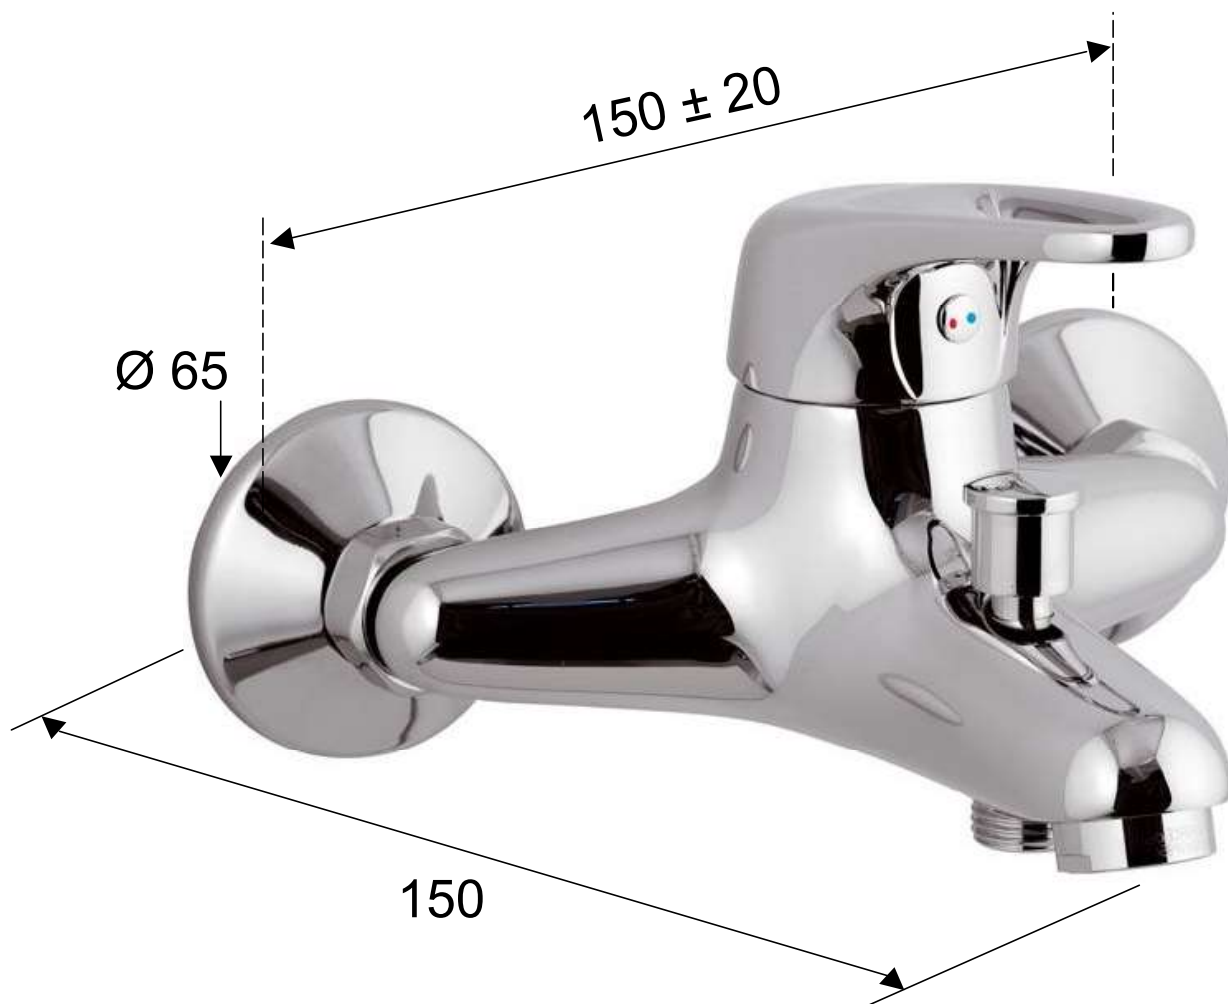

DANIEL

SCHEDA TECNICA TECHNICAL FEATURES

ART. COD.

ES5600H

MATERIALI / MATERIALS

OTTONE CROMATO / CHROME PLATED BRASS

CROMATURA / CHROME PLATING

UNI EN 248