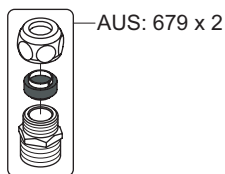

| HV1, HV3 | L | H | h |
|-----------|------------------|-------------------|------------------|
| Std.: | 114 mm 4 1/2" | 120 mm 4 3/4" | 27 mm 1" |
| +30: | 114 mm 4 1/2" | 150 mm 6" | 56 mm 2 1/4" |
| /150: | 150 mm 6" | 120 mm 4 3/4" | 27 mm 1" |
| +30/150: | 150 mm 6" | 150 mm 6" | 56 mm 2 1/4" |
| +170: | 114 mm 4 1/2" | 290 mm 11 1/2" | 197 mm 7 3/4" |
| +170/150: | 150 mm 6" | 290 mm 11 1/2" | 197 mm 7 3/4" |

5

Data, 3 Bar/43.5 Psi:

| Max. | l/min. | Gal/min. | Note. |
|--------|--------|----------|----------------|
| HV1/3: | 5.0 | 1.3 | Standard |
| HV1/3: | 4.5 | 1.2 | Standard USA |
| HV1/3: | 9.0 | 1.8 | Standard Japan |
| HV4 | 9,0 | 1.8 | |

Max. 70°C, 158°F

HV3: Ø10
 HV3JP: Ø10
 HV3US: Ø3/8"
 HV3Q: Ø3/8"

HV3US:

- VR277K: VR22, VR269, VR277
- *VR17L4K: VR15P, VR16L4, VR17L (US-Standard)
- *VR17L5K: VR15P, VR16L5, VR17L (Standard)
- *VR17L9K: VR15P, VR16L9, VR17L (Japan Standard)
- *VR17LSK: VR15P, VR16LS, VR17L
- VR297/L/M: VR20, VR22, VR269, VR273/L/M, VR277, VR294, VR295, VR296
- VR433: VR261, VR263, VR440, VR442, 2xVR444
- NR.10/L/M: VR20, VR22, VR273/L/M, VR294, VR295