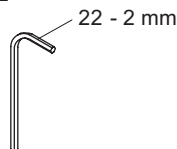

| HV1, HV3 | L | H | h |
|-----------|------------------|-------------------|------------------|
| Std.: | 114 mm 4 1/2" | 120 mm 4 3/4" | 27 mm 1" |
| +30: | 114 mm 4 1/2" | 150 mm 6" | 56 mm 2 1/4" |
| /150: | 150 mm 6" | 120 mm 4 3/4" | 27 mm 1" |
| +30/150: | 150 mm 6" | 150 mm 6" | 56 mm 2 1/4" |
| +170: | 114 mm 4 1/2" | 290 mm 11 1/2" | 197 mm 7 3/4" |
| +170/150: | 150 mm 6" | 290 mm 11 1/2" | 197 mm 7 3/4" |

5

Data, 3 Bar/43.5 Psi:

| Max. | l/min. | Gal/min. | Note. |
|--------|--------|----------|----------------|
| HV1/3: | 5.0 | 1.3 | Standard |
| HV1/3: | 4.5 | 1.2 | Standard USA |
| HV1/3: | 9.0 | 1.8 | Standard Japan |
| HV4 | 9,0 | 1.8 | |

Max. 70°C, 158°F

HV3: Ø10
 HV3JP: Ø10
 HV3US: Ø3/8"
 HV3Q: Ø3/8"

HV3US:

- VR277K: VR22, VR269, VR277
- *VR17L4K: VR15P, VR16L4, VR17L (US-Standard)
- *VR17L5K: VR15P, VR16L5, VR17L (Standard)
- *VR17L9K: VR15P, VR16L9, VR17L (Japan Standard)
- *VR17LSK: VR15P, VR16LS, VR17L
- VR297/L/M: VR20, VR22, VR269, VR273/L/M, VR277, VR294, VR295, VR296
- VR433: VR261, VR263, VR440, VR442, 2xVR444
- NR.10/L/M: VR20, VR22, VR273/L/M, VR294, VR295