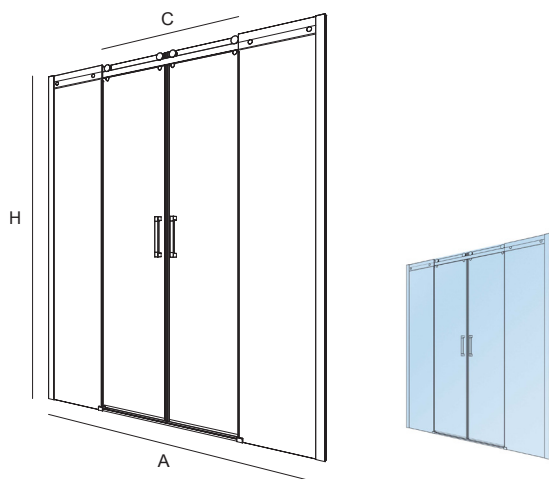

## HELSINKI - Frontal Shower of two doors and two fixes

### CHARACTERISTICS

- Tempered transparent glass Standard EN- 12150 6 mm door and fixed.
- 20 mm expansion per profile.
- Optional fixed glass side.
- Aluminum profile in gloss silver finish with chrome handles.
- Reversible.
- Height: 1950 mm.
- With release system door for easy cleaning.
- No lower profile.

### Dimensions

Dimensions (A)	Access (C)
1600 - 1640	632
1640 - 1680	652
1680 - 1720	672
1720 - 1760	692
1760 - 1800	712

Hight (H): 1950 mm.

Additional availability of supplementary adjustment profiles

Shapes	Hight 2000 mm
	PROFILE 20x20 DIAMOND
	PROFILE 40x20 DIAMOND
	PROFILE 40x40 DIAMOND
	PROFILE 40x60 DIAMOND
	PROFILE 40x80 DIAMOND