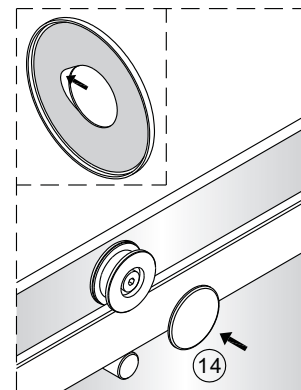

Instrucciones de montaje
Assembly instructions

Serie HELSINKI

Salsar

1 x6 ST4X40	2 x8	3 x2	4 x2	5 x2	6 x1	7 x2	8 x4	9 x2	10 x2
11 x4	12 x4	13 x2	14 x4	15 x2	16 x2 ST4X30	17 x2	18 x1	19 x1	20 x2
21 x1	22 x1	23 x2 4mm	24 x1						

	A(mm)
1600	1600~1640
1640	1640~1680
1680	1680~1720
1720	1720~1760
1760	1760~1800

2

3

4

➔ P5a

➔ P5b

Choice 1:
on the tray

Choice 2:
on the floor

5b

6

7

8

Tear off double-sided adhesive tape.

13