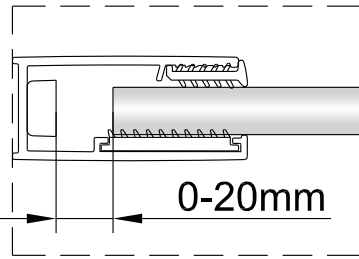

Instrucciones de montaje
Assembly instructions

Serie HELSINKI

Salsar

1 x6 ST4X40	2 x8	3 x2	4 x2	5 x2	6 x1	7 x2	8 x4	9 x2	10 x2
11 x4	12 x4	13 x2	14 x4	15 x2	16 x2 ST4X30	17 x2	18 x1	19 x1	20 x2
21 x1	22 x1	23 x2 4mm	24 x1						

	A(mm)
1600	1600~1640
1640	1640~1680
1680	1680~1720
1720	1720~1760
1760	1760~1800

2

3

4

➔ P5a

➔ P5b

Choice 1:
on the tray

Choice 2:
on the floor

5b

6

7

8

Tear off double-sided adhesive tape.

13