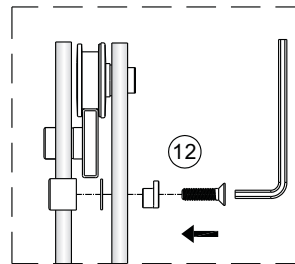

Instrucciones de montaje
Assembly instructions

Serie HELSINKI

Salsar

1 x6 ST4X40	2 x8	3 x2	4 x2	5 x2	6 x1	7 x2	8 x4	9 x2	10 x2
11 x4	12 x4	13 x2	14 x4	15 x2	16 x2 ST4X30	17 x2	18 x1	19 x1	20 x2
21 x1	22 x1	23 x2 4mm	24 x1						

	A(mm)
1600	1600~1640
1640	1640~1680
1680	1680~1720
1720	1720~1760
1760	1760~1800

2

3

4

➔ P5a

➔ P5b

Choice 1:
on the tray

Choice 2:
on the floor

5b

6

7

8

Tear off double-sided adhesive tape.

13