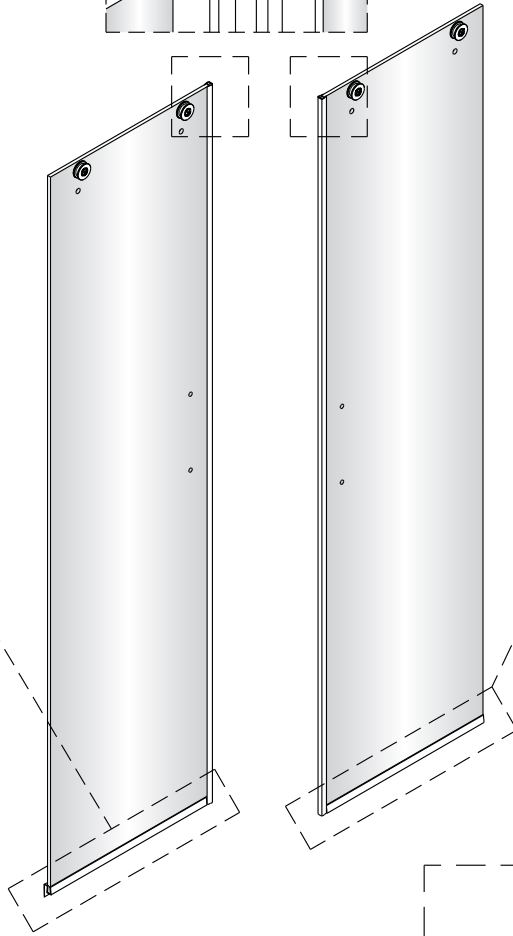

Instrucciones de montaje
Assembly instructions

Serie HELSINKI

Salsar

1 x6 ST4X40	2 x8	3 x2	4 x2	5 x2	6 x1	7 x2	8 x4	9 x2	10 x2
11 x4	12 x4	13 x2	14 x4	15 x2	16 x2 ST4X30	17 x2	18 x1	19 x1	20 x2
21 x1	22 x1	23 x2 4mm	24 x1						

	A(mm)
1600	1600~1640
1640	1640~1680
1680	1680~1720
1720	1720~1760
1760	1760~1800

2

3

4

➔ P5a

➔ P5b

Choice 1:
on the tray

Choice 2:
on the floor

5b

6

7

8

Tear off double-sided adhesive tape.

13