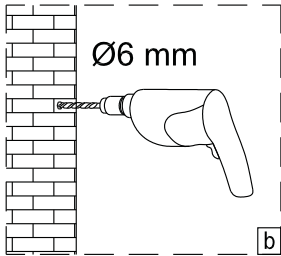

Instrucciones de montaje
Assembly instructions

Serie HELSINKI

Salsar

1 x6 ST4X40	2 x8	3 x2	4 x2	5 x2	6 x1	7 x2	8 x4	9 x2	10 x2
11 x4	12 x4	13 x2	14 x4	15 x2	16 x2 ST4X30	17 x2	18 x1	19 x1	20 x2
21 x1	22 x1	23 x2 4mm	24 x1						

	A(mm)
1600	1600~1640
1640	1640~1680
1680	1680~1720
1720	1720~1760
1760	1760~1800

2

3

4

➔ P5a

➔ P5b

Choice 1:
on the tray

Choice 2:
on the floor

5b

6

7

8

Tear off double-sided adhesive tape.

13