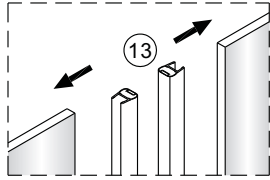

Instrucciones de montaje
Assembly instructions

Serie HELSINKI

Salsar

1 x6 ST4X40	2 x8	3 x2	4 x2	5 x2	6 x1	7 x2	8 x4	9 x2	10 x2
11 x4	12 x4	13 x2	14 x4	15 x2	16 x2 ST4X30	17 x2	18 x1	19 x1	20 x2
21 x1	22 x1	23 x2 4mm	24 x1						

	A(mm)
1600	1600~1640
1640	1640~1680
1680	1680~1720
1720	1720~1760
1760	1760~1800

2

3

4

➔ P5a

➔ P5b

Choice 1:
on the tray

Choice 2:
on the floor

5b

6

7

8

Tear off double-sided adhesive tape.

13