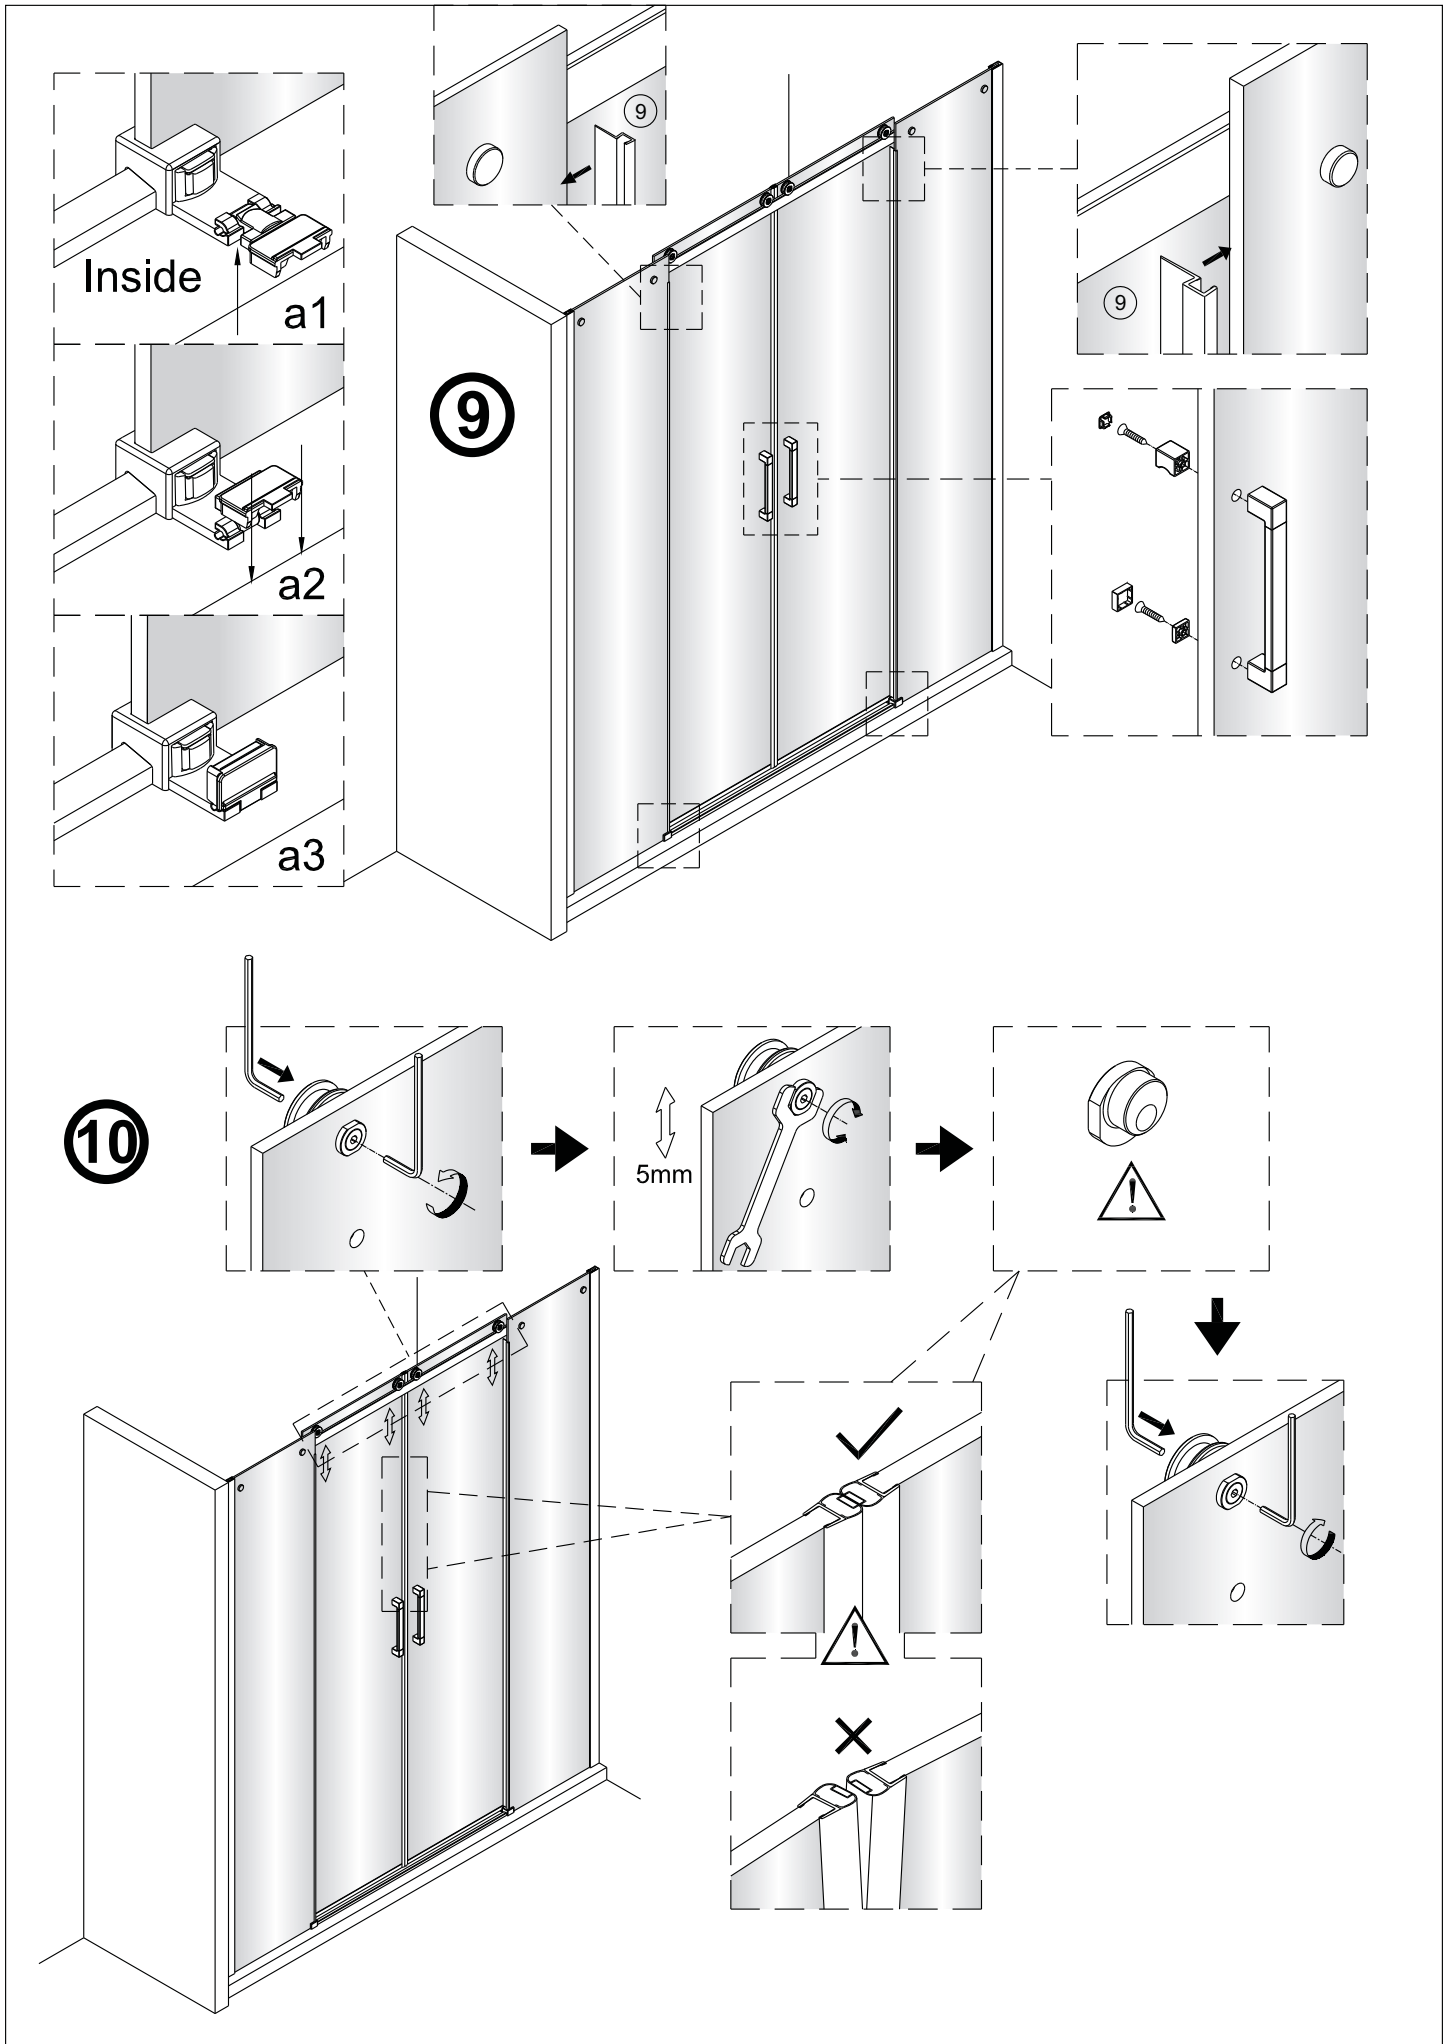

Instrucciones de montaje
Assembly instructions

Serie HELSINKI

Salsar

1 x6 ST4X40	2 x8	3 x2	4 x2	5 x2	6 x1	7 x2	8 x4	9 x2	10 x2
11 x4	12 x4	13 x2	14 x4	15 x2	16 x2 ST4X30	17 x2	18 x1	19 x1	20 x2
21 x1	22 x1	23 x2 4mm	24 x1						

	A(mm)
1600	1600~1640
1640	1640~1680
1680	1680~1720
1720	1720~1760
1760	1760~1800

2

3

4

➔ P5a

➔ P5b

Choice 1:
on the tray

Choice 2:
on the floor

5b

6

7

8

Tear off double-sided adhesive tape.

13