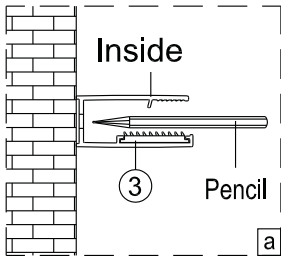

Instrucciones de montaje
Assembly instructions

Serie HELSINKI

Salsar

1 x6 ST4X40	2 x8	3 x2	4 x2	5 x2	6 x1	7 x2	8 x4	9 x2	10 x2
11 x4	12 x4	13 x2	14 x4	15 x2	16 x2 ST4X30	17 x2	18 x1	19 x1	20 x2
21 x1	22 x1	23 x2 4mm	24 x1						

	A(mm)
1600	1600~1640
1640	1640~1680
1680	1680~1720
1720	1720~1760
1760	1760~1800

2

3

4

➔ P5a

➔ P5b

Choice 1:
on the tray

Choice 2:
on the floor

5b

6

7

8

Tear off double-sided adhesive tape.

13