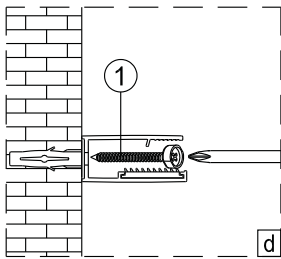

Instrucciones de montaje
Assembly instructions

Serie HELSINKI

Salsar

1 x6 ST4X40	2 x8	3 x2	4 x2	5 x2	6 x1	7 x2	8 x4	9 x2	10 x2
11 x4	12 x4	13 x2	14 x4	15 x2	16 x2 ST4X30	17 x2	18 x1	19 x1	20 x2
21 x1	22 x1	23 x2 4mm	24 x1						

	A(mm)
1600	1600~1640
1640	1640~1680
1680	1680~1720
1720	1720~1760
1760	1760~1800

2

3

4

➔ P5a

➔ P5b

Choice 1:
on the tray

Choice 2:
on the floor

5b

6

7

8

Tear off double-sided adhesive tape.

13