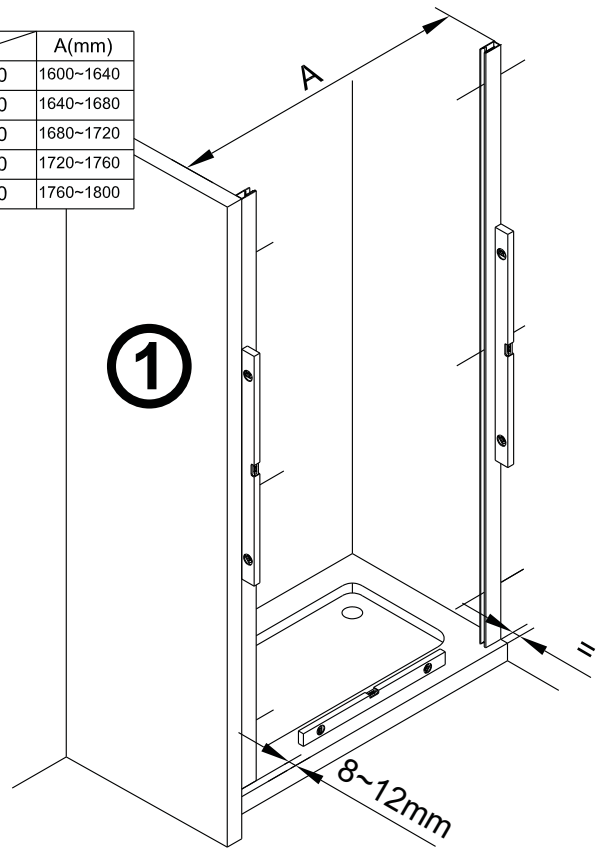

Instrucciones de montaje
Assembly instructions

Serie HELSINKI

Salsar

1 x6 ST4X40	2 x8	3 x2	4 x2	5 x2	6 x1	7 x2	8 x4	9 x2	10 x2
11 x4	12 x4	13 x2	14 x4	15 x2	16 x2 ST4X30	17 x2	18 x1	19 x1	20 x2
21 x1	22 x1	23 x2 4mm	24 x1						

	A(mm)
1600	1600~1640
1640	1640~1680
1680	1680~1720
1720	1720~1760
1760	1760~1800

2

3

4

➔ P5a

➔ P5b

Choice 1:
on the tray

Choice 2:
on the floor

5b

6

7

8

Tear off double-sided adhesive tape.

13