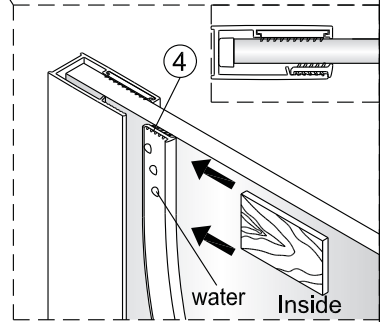

Instrucciones de montaje
Assembly instructions

Serie HELSINKI

Salsar

1 x6 ST4X40	2 x8	3 x2	4 x2	5 x2	6 x1	7 x2	8 x4	9 x2	10 x2
11 x4	12 x4	13 x2	14 x4	15 x2	16 x2 ST4X30	17 x2	18 x1	19 x1	20 x2
21 x1	22 x1	23 x2 4mm	24 x1						

	A(mm)
1600	1600~1640
1640	1640~1680
1680	1680~1720
1720	1720~1760
1760	1760~1800

2

3

4

➔ P5a

➔ P5b

Choice 1:
on the tray

Choice 2:
on the floor

5b

6

7

8

Tear off double-sided adhesive tape.

13