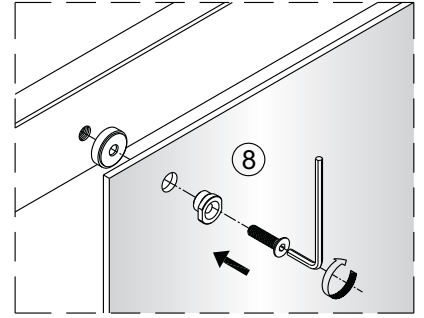

Instrucciones de montaje
Assembly instructions

Serie HELSINKI

Salsar

1 x6 ST4X40	2 x8	3 x2	4 x2	5 x2	6 x1	7 x2	8 x4	9 x2	10 x2
11 x4	12 x4	13 x2	14 x4	15 x2	16 x2 ST4X30	17 x2	18 x1	19 x1	20 x2
21 x1	22 x1	23 x2 4mm	24 x1						

	A(mm)
1600	1600~1640
1640	1640~1680
1680	1680~1720
1720	1720~1760
1760	1760~1800

2

3

4

➔ P5a

➔ P5b

Choice 1:
on the tray

Choice 2:
on the floor

5b

6

7

8

Tear off double-sided adhesive tape.

13