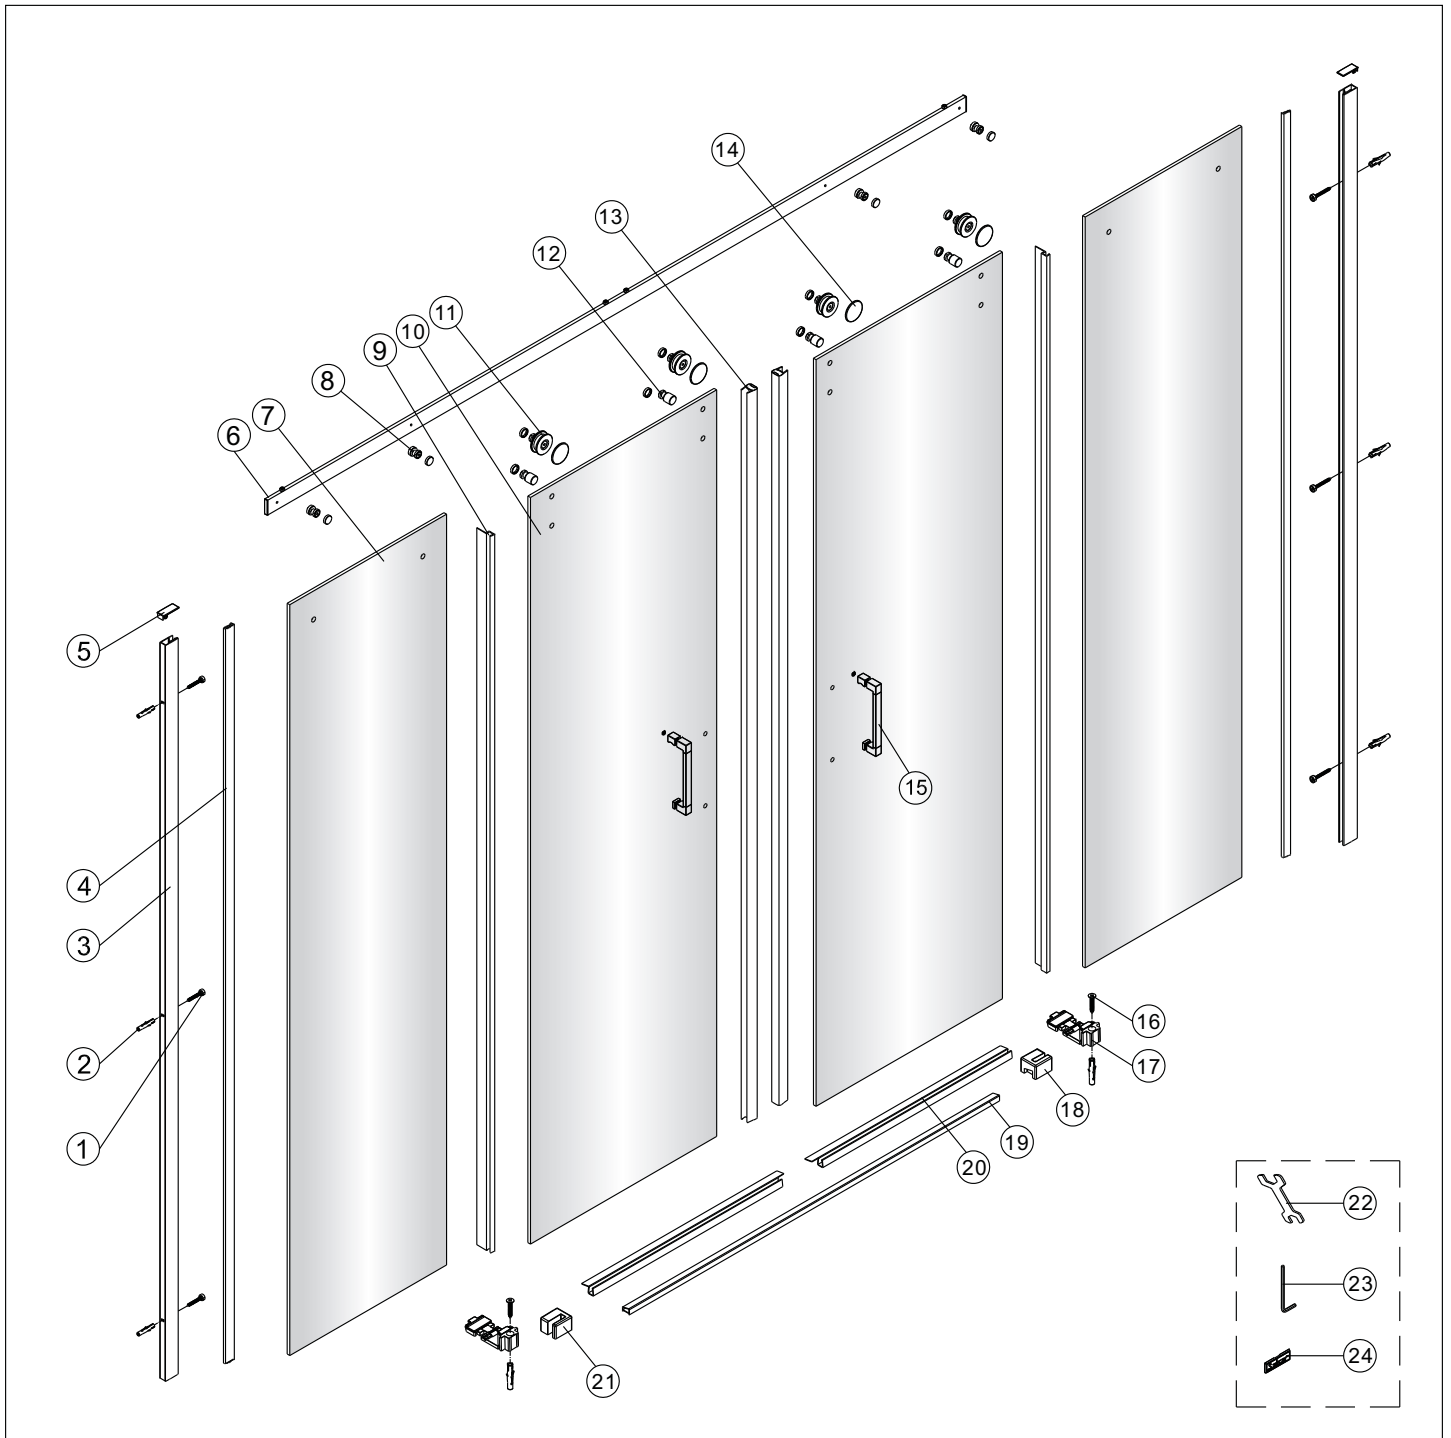

Instrucciones de montaje
Assembly instructions

Serie HELSINKI

Salsar

1 x6 ST4X40	2 x8	3 x2	4 x2	5 x2	6 x1	7 x2	8 x4	9 x2	10 x2
11 x4	12 x4	13 x2	14 x4	15 x2	16 x2 ST4X30	17 x2	18 x1	19 x1	20 x2
21 x1	22 x1	23 x2 4mm	24 x1						

	A(mm)
1600	1600~1640
1640	1640~1680
1680	1680~1720
1720	1720~1760
1760	1760~1800

2

3

4

➔ P5a

➔ P5b

Choice 1:
on the tray

Choice 2:
on the floor

5b

6

7

8

Tear off double-sided adhesive tape.

13