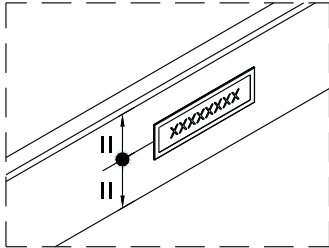

Instrucciones de montaje
Assembly instructions

Serie HELSINKI

Salsar

1 x6 ST4X40	2 x8	3 x2	4 x2	5 x2	6 x1	7 x2	8 x4	9 x2	10 x2
11 x4	12 x4	13 x2	14 x4	15 x2	16 x2 ST4X30	17 x2	18 x1	19 x1	20 x2
21 x1	22 x1	23 x2 4mm	24 x1						

	A(mm)
1600	1600~1640
1640	1640~1680
1680	1680~1720
1720	1720~1760
1760	1760~1800

2

3

4

➔ P5a

➔ P5b

Choice 1:
on the tray

Choice 2:
on the floor

5b

6

7

8

Tear off double-sided adhesive tape.

13