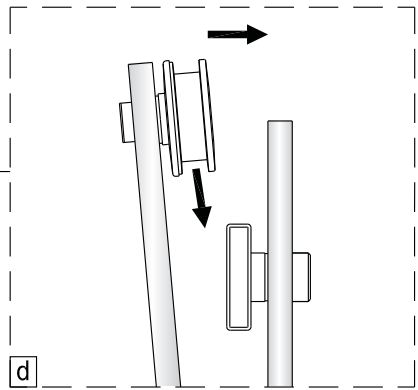

Instrucciones de montaje
Assembly instructions

Serie HELSINKI

Salsar

1 x6 ST4X40	2 x8	3 x2	4 x2	5 x2	6 x1	7 x2	8 x4	9 x2	10 x2
11 x4	12 x4	13 x2	14 x4	15 x2	16 x2 ST4X30	17 x2	18 x1	19 x1	20 x2
21 x1	22 x1	23 x2 4mm	24 x1						

	A(mm)
1600	1600~1640
1640	1640~1680
1680	1680~1720
1720	1720~1760
1760	1760~1800

2

3

4

➔ P5a

➔ P5b

Choice 1:
on the tray

Choice 2:
on the floor

5b

6

7

8

Tear off double-sided adhesive tape.

13