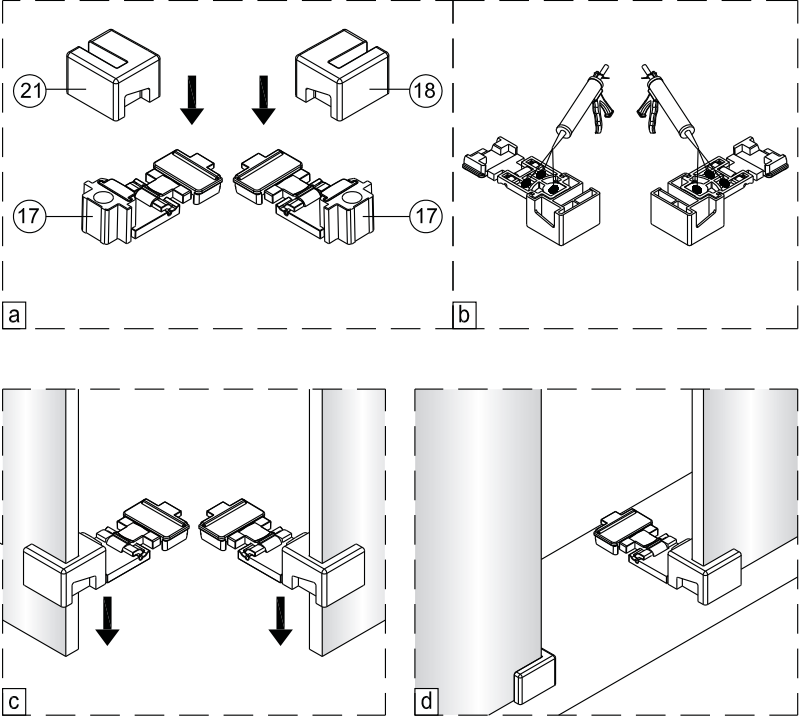

Instrucciones de montaje
Assembly instructions

Serie HELSINKI

Salsar

1 x6 ST4X40	2 x8	3 x2	4 x2	5 x2	6 x1	7 x2	8 x4	9 x2	10 x2
11 x4	12 x4	13 x2	14 x4	15 x2	16 x2 ST4X30	17 x2	18 x1	19 x1	20 x2
21 x1	22 x1	23 x2 4mm	24 x1						

	A(mm)
1600	1600~1640
1640	1640~1680
1680	1680~1720
1720	1720~1760
1760	1760~1800

2

3

4

➔ P5a

➔ P5b

Choice 1:
on the tray

Choice 2:
on the floor

5b

6

7

8

Tear off double-sided adhesive tape.

13