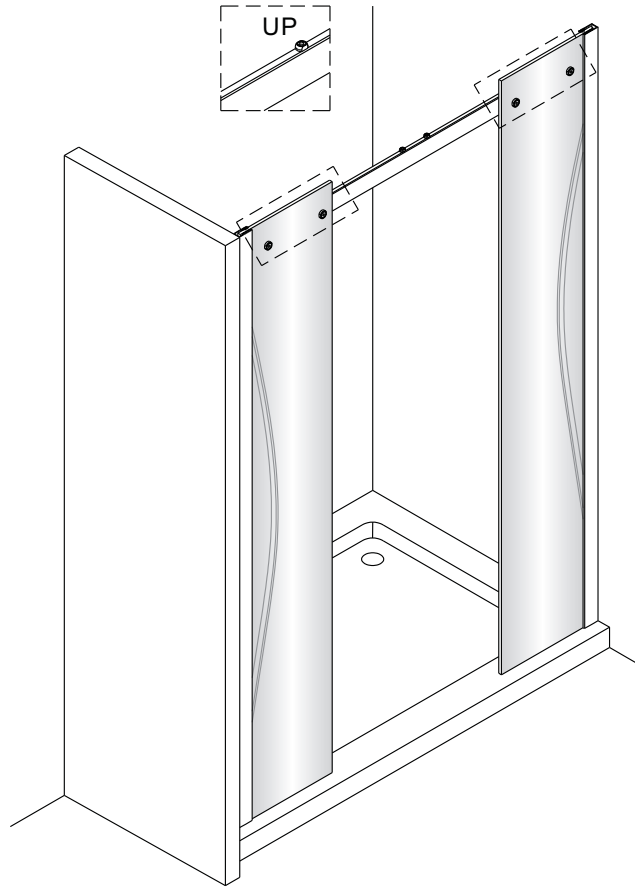

Instrucciones de montaje
Assembly instructions

Serie HELSINKI

Salsar

1 x6 ST4X40	2 x8	3 x2	4 x2	5 x2	6 x1	7 x2	8 x4	9 x2	10 x2
11 x4	12 x4	13 x2	14 x4	15 x2	16 x2 ST4X30	17 x2	18 x1	19 x1	20 x2
21 x1	22 x1	23 x2 4mm	24 x1						

	A(mm)
1600	1600~1640
1640	1640~1680
1680	1680~1720
1720	1720~1760
1760	1760~1800

2

3

4

➔ P5a

➔ P5b

Choice 1:
on the tray

Choice 2:
on the floor

5b

6

7

8

Tear off double-sided adhesive tape.

13