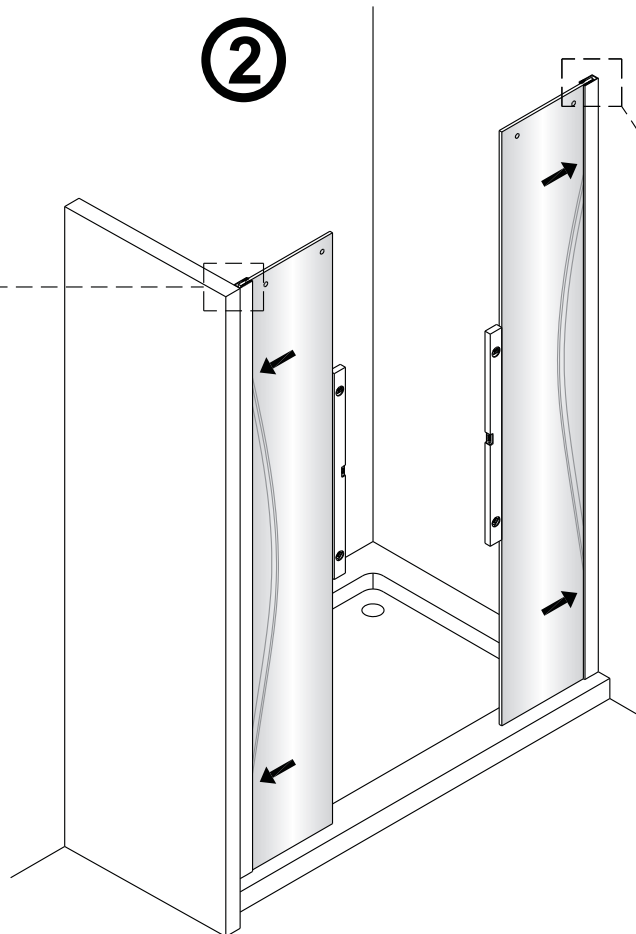

Instrucciones de montaje
Assembly instructions

Serie HELSINKI

Salsar

1 x6 ST4X40	2 x8	3 x2	4 x2	5 x2	6 x1	7 x2	8 x4	9 x2	10 x2
11 x4	12 x4	13 x2	14 x4	15 x2	16 x2 ST4X30	17 x2	18 x1	19 x1	20 x2
21 x1	22 x1	23 x2 4mm	24 x1						

	A(mm)
1600	1600~1640
1640	1640~1680
1680	1680~1720
1720	1720~1760
1760	1760~1800

2

3

4

➔ P5a

➔ P5b

Choice 1:
on the tray

Choice 2:
on the floor

5b

6

7

8

Tear off double-sided adhesive tape.

13