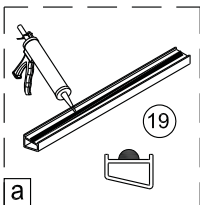

Instrucciones de montaje
Assembly instructions

Serie HELSINKI

Salsar

1 x6 ST4X40	2 x8	3 x2	4 x2	5 x2	6 x1	7 x2	8 x4	9 x2	10 x2
11 x4	12 x4	13 x2	14 x4	15 x2	16 x2 ST4X30	17 x2	18 x1	19 x1	20 x2
21 x1	22 x1	23 x2 4mm	24 x1						

	A(mm)
1600	1600~1640
1640	1640~1680
1680	1680~1720
1720	1720~1760
1760	1760~1800

2

3

4

➔ P5a

➔ P5b

Choice 1:
on the tray

Choice 2:
on the floor

5b

6

7

8

Tear off double-sided adhesive tape.

13