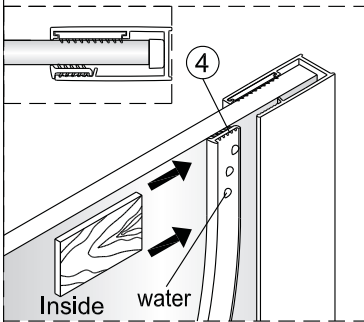

Instrucciones de montaje
Assembly instructions

Serie HELSINKI

Salsar

1 x6 ST4X40	2 x8	3 x2	4 x2	5 x2	6 x1	7 x2	8 x4	9 x2	10 x2
11 x4	12 x4	13 x2	14 x4	15 x2	16 x2 ST4X30	17 x2	18 x1	19 x1	20 x2
21 x1	22 x1	23 x2 4mm	24 x1						

	A(mm)
1600	1600~1640
1640	1640~1680
1680	1680~1720
1720	1720~1760
1760	1760~1800

2

3

4

➔ P5a

➔ P5b

Choice 1:
on the tray

Choice 2:
on the floor

5b

6

7

8

Tear off double-sided adhesive tape.

13