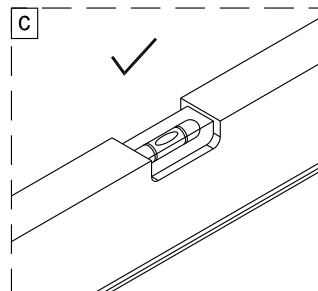

Instrucciones de montaje
Assembly instructions

Serie HELSINKI

Salsar

1 x6 ST4X40	2 x8	3 x2	4 x2	5 x2	6 x1	7 x2	8 x4	9 x2	10 x2
11 x4	12 x4	13 x2	14 x4	15 x2	16 x2 ST4X30	17 x2	18 x1	19 x1	20 x2
21 x1	22 x1	23 x2 4mm	24 x1						

	A(mm)
1600	1600~1640
1640	1640~1680
1680	1680~1720
1720	1720~1760
1760	1760~1800

2

3

4

➔ P5a

➔ P5b

Choice 1:
on the tray

Choice 2:
on the floor

5b

6

7

8

Tear off double-sided adhesive tape.

13