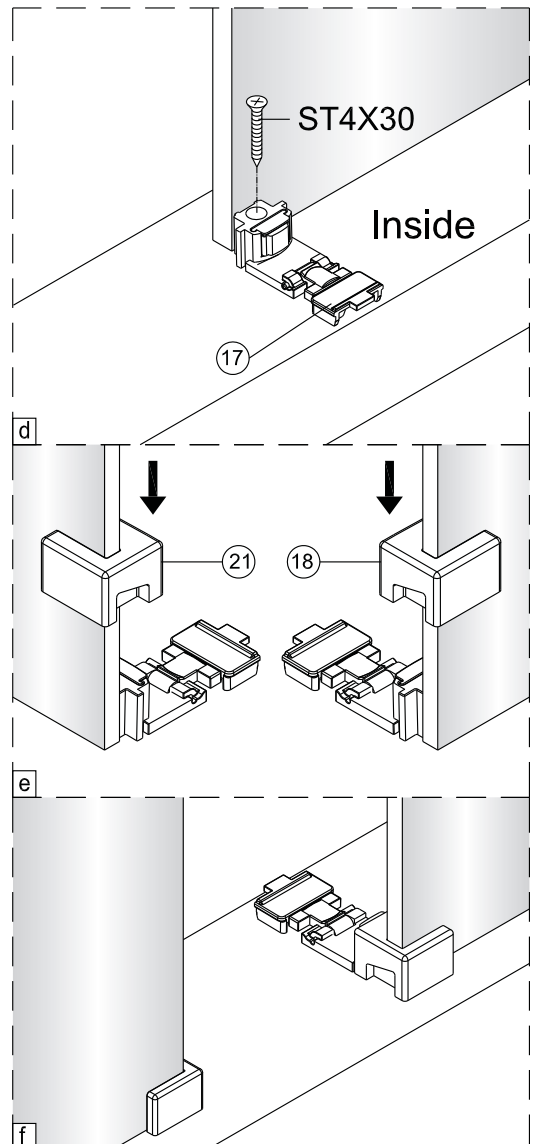

Instrucciones de montaje
Assembly instructions

Serie HELSINKI

Salsar

1 x6 ST4X40	2 x8	3 x2	4 x2	5 x2	6 x1	7 x2	8 x4	9 x2	10 x2
11 x4	12 x4	13 x2	14 x4	15 x2	16 x2 ST4X30	17 x2	18 x1	19 x1	20 x2
21 x1	22 x1	23 x2 4mm	24 x1						

	A(mm)
1600	1600~1640
1640	1640~1680
1680	1680~1720
1720	1720~1760
1760	1760~1800

2

3

4

➔ P5a

➔ P5b

Choice 1:
on the tray

Choice 2:
on the floor

5b

6

7

8

Tear off double-sided adhesive tape.

13