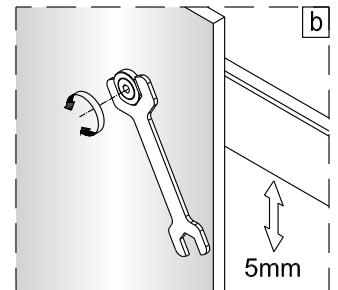

Instrucciones de montaje
Assembly instructions

Serie HELSINKI

Salsar

1 x6 ST4X40	2 x8	3 x2	4 x2	5 x2	6 x1	7 x2	8 x4	9 x2	10 x2
11 x4	12 x4	13 x2	14 x4	15 x2	16 x2 ST4X30	17 x2	18 x1	19 x1	20 x2
21 x1	22 x1	23 x2 4mm	24 x1						

	A(mm)
1600	1600~1640
1640	1640~1680
1680	1680~1720
1720	1720~1760
1760	1760~1800

2

3

4

➔ P5a

➔ P5b

Choice 1:
on the tray

Choice 2:
on the floor

5b

6

7

8

Tear off double-sided adhesive tape.

13