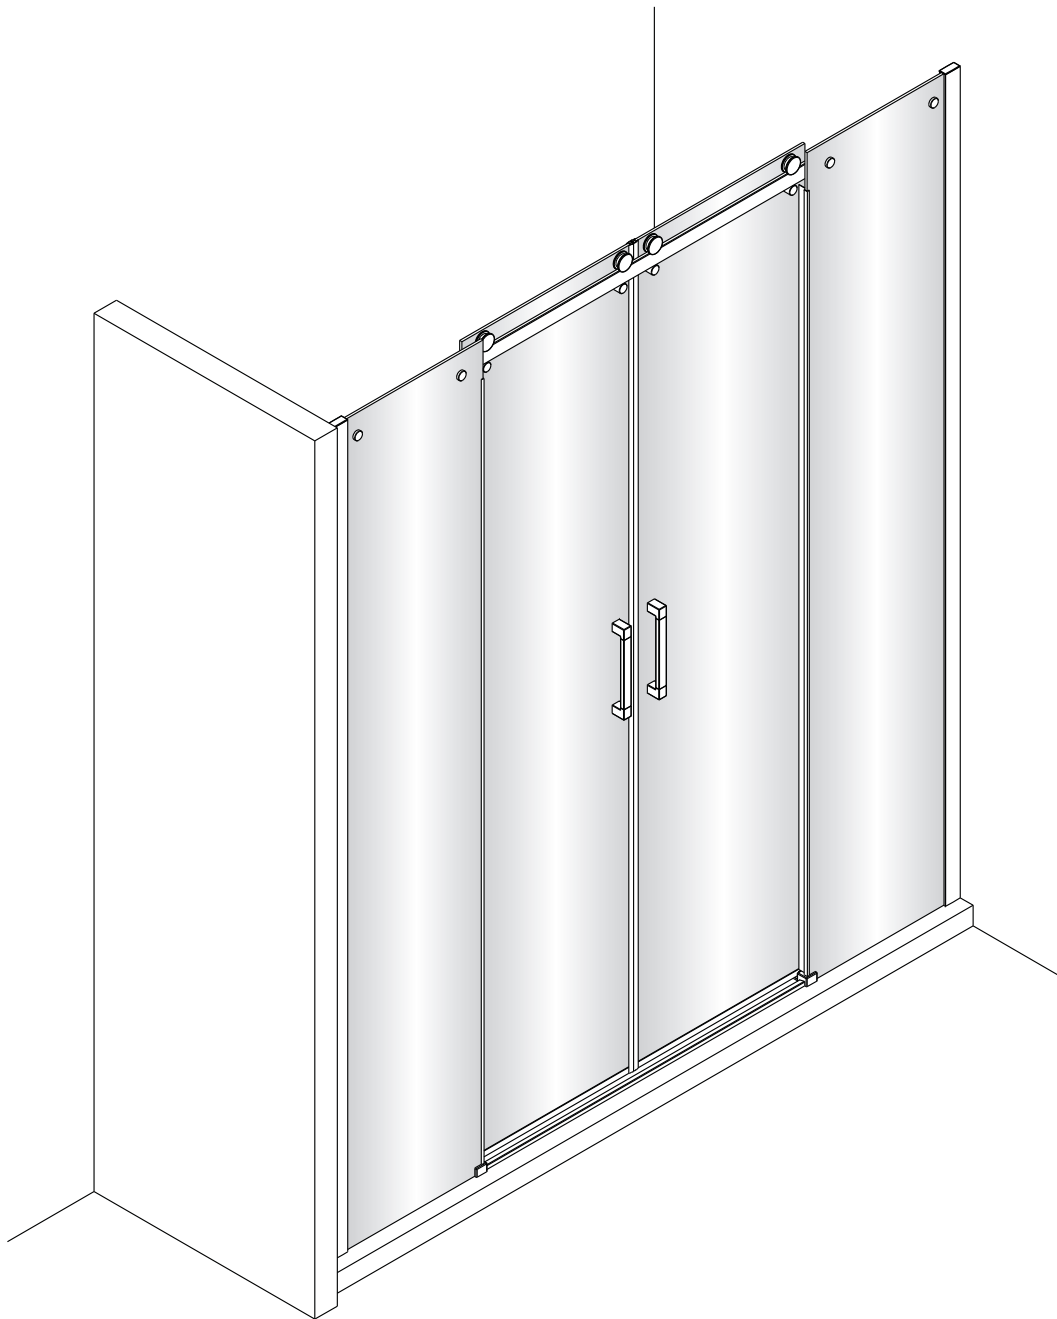

Instrucciones de montaje
Assembly instructions

Serie HELSINKI

Salsar

1 x6 ST4X40	2 x8	3 x2	4 x2	5 x2	6 x1	7 x2	8 x4	9 x2	10 x2
11 x4	12 x4	13 x2	14 x4	15 x2	16 x2 ST4X30	17 x2	18 x1	19 x1	20 x2
21 x1	22 x1	23 x2 4mm	24 x1						

	A(mm)
1600	1600~1640
1640	1640~1680
1680	1680~1720
1720	1720~1760
1760	1760~1800

2

3

4

➔ P5a

➔ P5b

Choice 1:
on the tray

Choice 2:
on the floor

5b

6

7

8

Tear off double-sided adhesive tape.

13