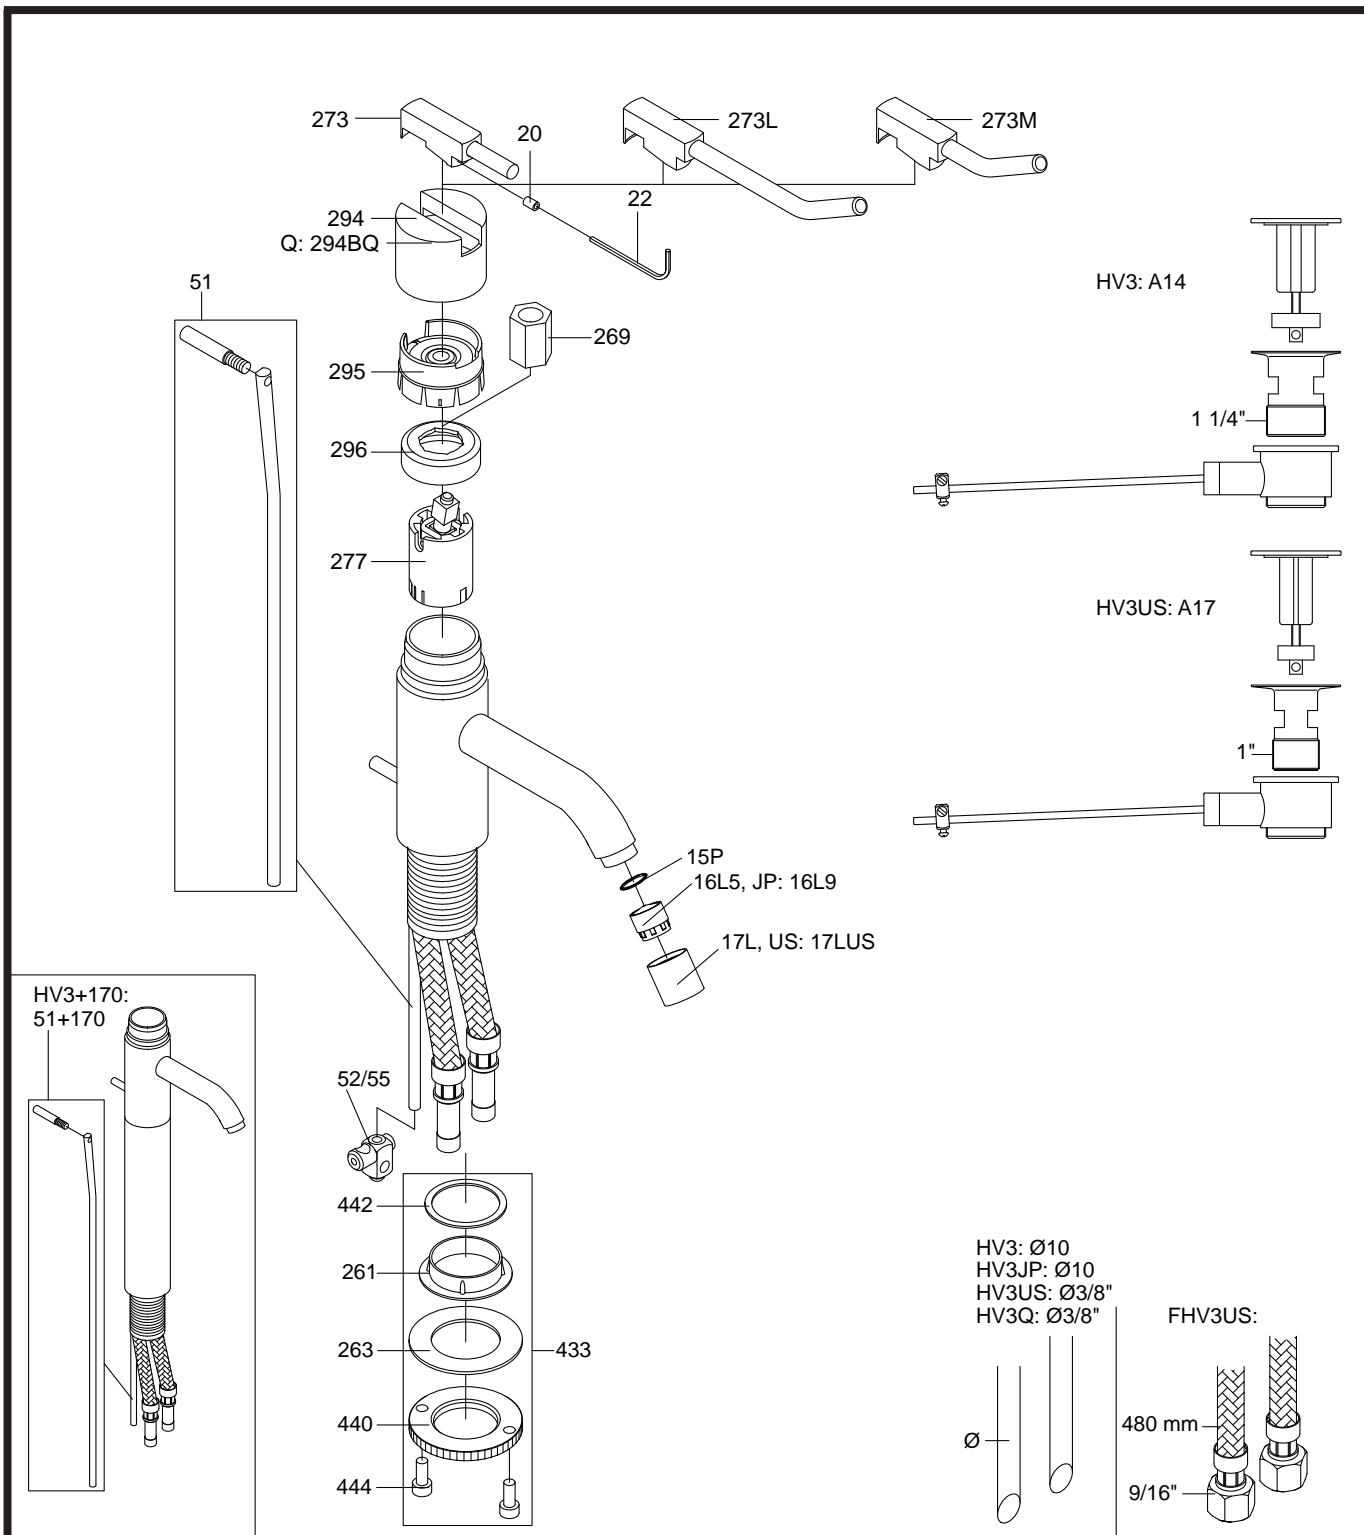

HV1, HV3	L	H	h
Std.:	114 mm 4 1/2"	120 mm 4 3/4"	27 mm 1"
+30:	114 mm 4 1/2"	150 mm 6"	56 mm 2 1/4"
/150:	150 mm 6"	120 mm 4 3/4"	27 mm 1"
+30/150:	150 mm 6"	150 mm 6"	56 mm 2 1/4"
+170:	114 mm 4 1/2"	290 mm 11 1/2"	197 mm 7 3/4"
+170/150:	150 mm 6"	290 mm 11 1/2"	197 mm 7 3/4"

5

Data, 3 Bar/43.5 Psi:

	Max.	l/min.	Gal/min.	Note.
	HV1/3:	5.0	1.3	Standard
	HV1/3:	4.5	1.2	Standard USA
	HV1/3:	9.0	1.8	Standard Japan
	HV4	9,0	1.8	

Max. 70°C, 158°F

- VR277K: VR22, VR269, VR277
- VR17LK5: VR15P, VR16L5, VR17L
- VR297: VR20, VR22, VR269, VR273, VR277, VR294, VR295, VR296
- VR433: VR261, VR263, VR440, VR442, 2xVR444
- NR.10: VR20, VR22, VR293, VR294, VR295

- VR277K: VR22, VR269, VR277
 VR17LK5: VR15P, VR16L5, VR17L
 VR433: VR261, VR263, VR440, VR442, 2xVR444
 NR.10: VR20, VR22, VR273, VR274, VR275

VOLA A/S
 Lunavej 2
 DK-8700 Horsens
 Tlf : + 45 7023 5500
 Fax: + 45 7023 5511
 sales@vola.com
 www.vola.com