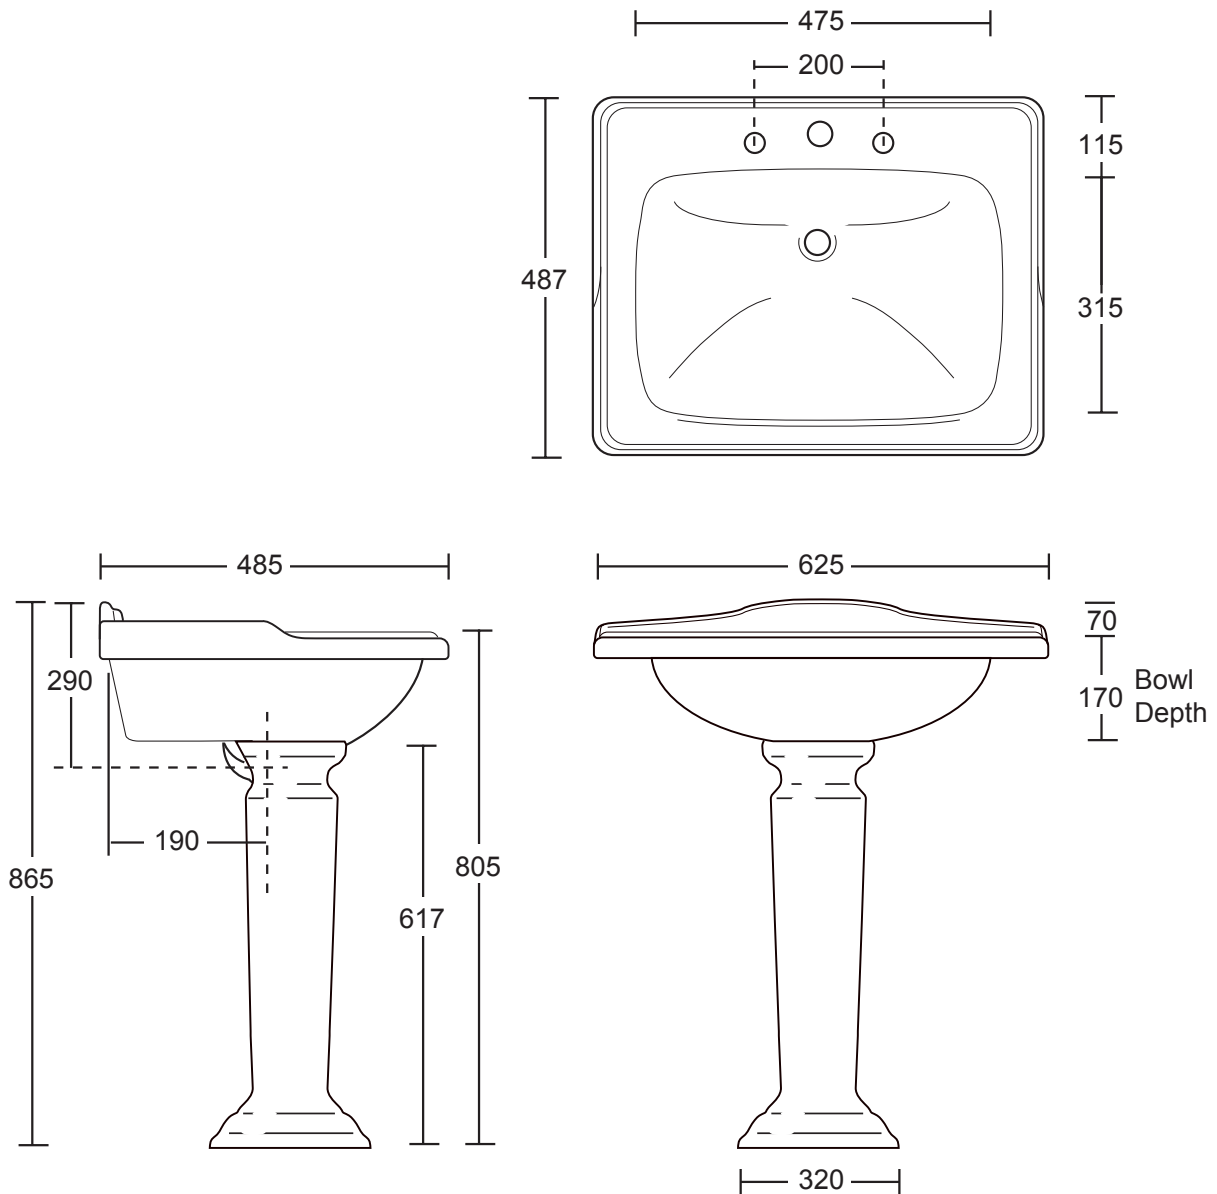

| Ceramic Collection | |
|--------------------|-------------|
| Drift Square | Large basin |

We recommend that all products are purchased with the assistance of a specialist bathroom retailer and always installed by an experienced installer who is a member of a recognized association. All sizes quoted are nominal: items may vary by plus or minus 2% against the figures quoted. When planning installations where dimensions are critical, it is essential that the space allowed for individual items is physically checked. Imperial Bathrooms can not be held liable for any costs associated with items not fitting in any given area. The contents of this statement are based on information correct at the time of publication. We reserve the right to make alterations and changes in product characteristics, fixing, packaging, operation etc at any time without notice.