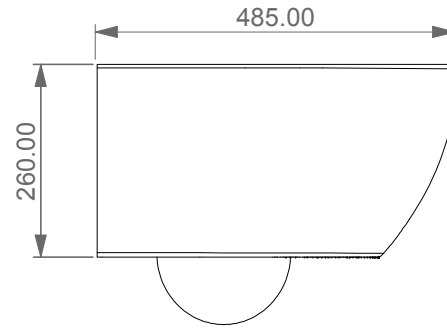

GSGI
CERAMIC DESIGN

Vaso sospeso Like XXS senza brida
 con sistema di scarico Smart Clean
 Like XXS wc wall-hung rimless
 with Smart Clean flushing system

FRONT

LEFT

TOP

REAR

SECTION

Designation
 Vaso sospeso Like XXS senza brida
 con sistema di scarico Smart Clean
 Like XXS wc wall-hung rimless
 with Smart Clean flushing system

Cod. LKWC0X0XS

Scale
 1:10

GSGI
CERAMIC DESIGN

This drawing including the respected data may neither be duplicated nor modified nor altered without the consent of GSG Ceramic Design. The use of the data/technical drawings take place at users own risk and under exclusion of any liability of GSG Ceramic Design. The dimensions are not binding; products are subject to changes. Measurement shown may be subjected to small variations or are indicative.