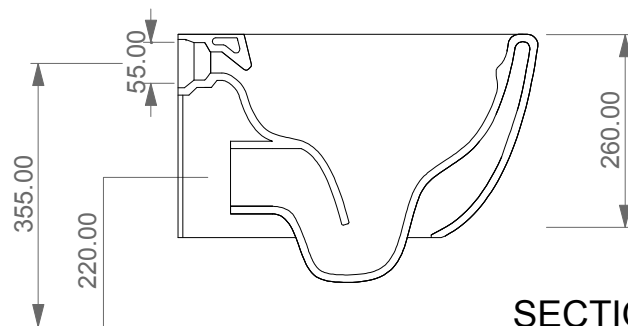

GSGI
CERAMIC DESIGN

Vaso sospeso Like XXS senza brida
 con sistema di scarico Smart Clean
 Like XXS wc wall-hung rimless
 with Smart Clean flushing system

FRONT

LEFT

TOP

REAR

SECTION

Designation
 Vaso sospeso Like XXS senza brida
 con sistema di scarico Smart Clean
 Like XXS wc wall-hung rimless
 with Smart Clean flushing system

Cod. LKWC0X0XS

Scale
 1:10

GSGI
CERAMIC DESIGN

This drawing including the respected data may neither be duplicated nor modified nor altered without the consent of GSG Ceramic Design. The use of the data/technical drawings take place at users own risk and under exclusion of any liability of GSG Ceramic Design. The dimensions are not binding; products are subject to changes. Measurement shown may be subjected to small variations or are indicative.

Guida all'installazione dei vasi sospesi con kit di fissaggio dal basso (cod. ACS40)

Serie: LIKE - BRIO - TOUCH - OZ - BOX - GLASS - TIME - FLUT - SPEED

Installation guide for wall-hung wc's with bottom fixing kit (cod. ACS40)

Series: LIKE - BRIO - TOUCH - OZ - BOX - GLASS - TIME - FLUT - SPEED

①

Guida all'istallazione dei vasi sospesi con kit di fissaggio dal basso (cod. ACS40)

Serie: LIKE - BRIO - TOUCH - OZ - BOX - GLASS - TIME - FLUT - SPEED