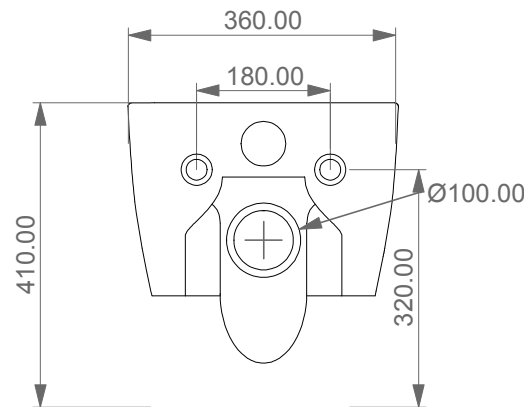

GSGI
CERAMIC DESIGN

Vaso sospeso Like XXS senza brida
 con sistema di scarico Smart Clean
 Like XXS wc wall-hung rimless
 with Smart Clean flushing system

FRONT

LEFT

TOP

REAR

SECTION

Designation
 Vaso sospeso Like XXS senza brida
 con sistema di scarico Smart Clean
 Like XXS wc wall-hung rimless
 with Smart Clean flushing system

Cod. LKWC0X0XS

Scale
 1:10

GSGI
CERAMIC DESIGN

This drawing including the respected data may neither be duplicated nor modified nor altered without the consent of GSG Ceramic Design. The use of the data/technical drawings take place at users own risk and under exclusion of any liability of GSG Ceramic Design. The dimensions are not binding; products are subject to changes. Measurement shown may be subjected to small variations or are indicative.

Guida all'installazione dei vasi sospesi con kit di fissaggio dal basso (cod. ACS40)

Serie: LIKE - BRIO - TOUCH - OZ - BOX - GLASS - TIME - FLUT - SPEED

Installation guide for wall-hung wc's with bottom fixing kit (cod. ACS40)