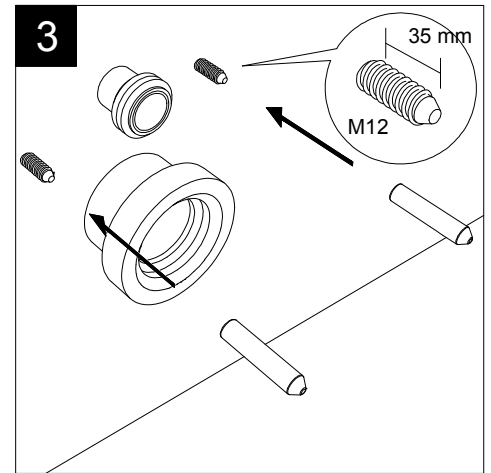

GSGI
CERAMIC DESIGN

Vaso sospeso Like XXS senza brida
 con sistema di scarico Smart Clean
 Like XXS wc wall-hung rimless
 with Smart Clean flushing system

FRONT

LEFT

TOP

REAR

SECTION

Designation
 Vaso sospeso Like XXS senza brida
 con sistema di scarico Smart Clean
 Like XXS wc wall-hung rimless
 with Smart Clean flushing system

Cod. LKWC0X0XS

Scale
 1:10

GSGI
CERAMIC DESIGN

This drawing including the respected data may neither be duplicated nor modified nor altered without the consent of GSG Ceramic Design. The use of the data/technical drawings take place at users own risk and under exclusion of any liability of GSG Ceramic Design. The dimensions are not binding; products are subject to changes. Measurement shown may be subjected to small variations or are indicative.

Guida all'installazione dei vasi sospesi con kit di fissaggio dal basso (cod. ACS40)

Serie: LIKE - BRIO - TOUCH - OZ - BOX - GLASS - TIME - FLUT - SPEED

Installation guide for wall-hung wc's with bottom fixing kit (cod. ACS40)

Series: LIKE - BRIO - TOUCH - OZ - BOX - GLASS - TIME - FLUT - SPEED

①

Guida all'istallazione dei vasi sospesi con kit di fissaggio dal basso (cod. ACS40)

Serie: LIKE - BRIO - TOUCH - OZ - BOX - GLASS - TIME - FLUT - SPEED