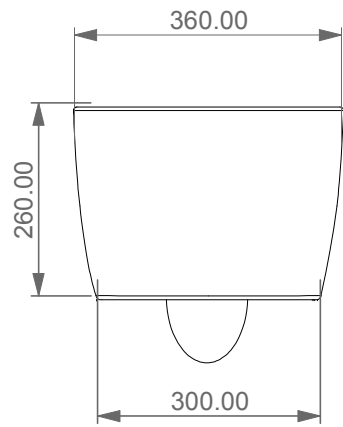

GSGI
CERAMIC DESIGN

Vaso sospeso Like XXS senza brida
 con sistema di scarico Smart Clean
 Like XXS wc wall-hung rimless
 with Smart Clean flushing system

FRONT

LEFT

TOP

REAR

SECTION

Designation
 Vaso sospeso Like XXS senza brida
 con sistema di scarico Smart Clean
 Like XXS wc wall-hung rimless
 with Smart Clean flushing system

Cod. LKWC0X0XS

Scale
 1:10

GSGI
CERAMIC DESIGN

This drawing including the respected data may neither be duplicated nor modified nor altered without the consent of GSG Ceramic Design. The use of the data/technical drawings take place at users own risk and under exclusion of any liability of GSG Ceramic Design. The dimensions are not binding; products are subject to changes. Measurement shown may be subjected to small variations or are indicative.