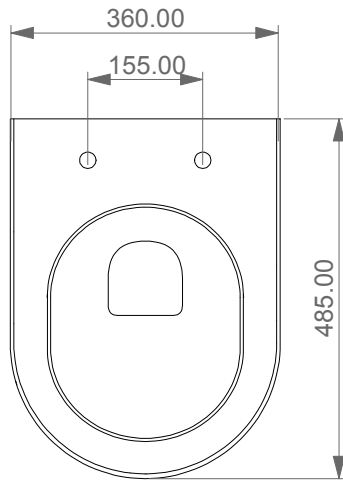

GSGI
CERAMIC DESIGN

Vaso sospeso Like XXS senza brida
 con sistema di scarico Smart Clean
 Like XXS wc wall-hung rimless
 with Smart Clean flushing system

FRONT

LEFT

TOP

REAR

SECTION

Designation
 Vaso sospeso Like XXS senza brida
 con sistema di scarico Smart Clean
 Like XXS wc wall-hung rimless
 with Smart Clean flushing system

Cod. LKWC0X0XS

Scale
 1:10

GSGI
CERAMIC DESIGN

This drawing including the respected data may neither be duplicated nor modified nor altered without the consent of GSG Ceramic Design. The use of the data/technical drawings take place at users own risk and under exclusion of any liability of GSG Ceramic Design. The dimensions are not binding; products are subject to changes. Measurement shown may be subjected to small variations or are indicative.

Guida all'installazione dei vasi sospesi con kit di fissaggio dal basso (cod. ACS40)

Serie: LIKE - BRIO - TOUCH - OZ - BOX - GLASS - TIME - FLUT - SPEED

Installation guide for wall-hung wc's with bottom fixing kit (cod. ACS40)