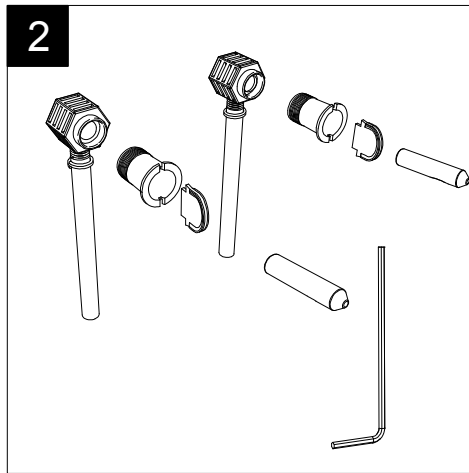

GSGI
CERAMIC DESIGN

Vaso sospeso Like XXS senza brida
 con sistema di scarico Smart Clean
 Like XXS wc wall-hung rimless
 with Smart Clean flushing system

FRONT

LEFT

TOP

REAR

SECTION

Designation
 Vaso sospeso Like XXS senza brida
 con sistema di scarico Smart Clean
 Like XXS wc wall-hung rimless
 with Smart Clean flushing system

Cod. LKWC0X0XS

Scale
 1:10

GSGI
CERAMIC DESIGN

This drawing including the respected data may neither be duplicated nor modified nor altered without the consent of GSG Ceramic Design. The use of the data/technical drawings take place at users own risk and under exclusion of any liability of GSG Ceramic Design. The dimensions are not binding; products are subject to changes. Measurement shown may be subjected to small variations or are indicative.

Guida all'installazione dei vasi sospesi con kit di fissaggio dal basso (cod. ACS40)

Serie: LIKE - BRIO - TOUCH - OZ - BOX - GLASS - TIME - FLUT - SPEED

Installation guide for wall-hung wc's with bottom fixing kit (cod. ACS40)

Series: LIKE - BRIO - TOUCH - OZ - BOX - GLASS - TIME - FLUT - SPEED

①

Guida all'istallazione dei vasi sospesi con kit di fissaggio dal basso (cod. ACS40)

Serie: LIKE - BRIO - TOUCH - OZ - BOX - GLASS - TIME - FLUT - SPEED