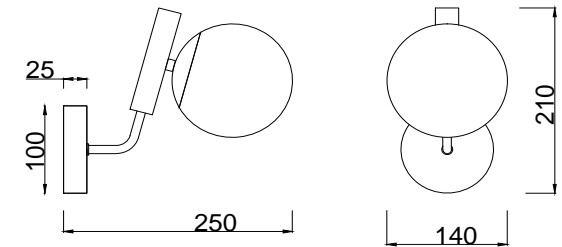

# Instruction

FR5011WL-01B

1 x E14 (40W)

Model: FR5011WL-01B

Series: Paolina

Wall Lamps