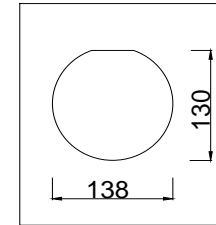

# Instruction

FR5011WL-01B

1 x E14 (40W)

Model: FR5011WL-01B

Series: Paolina

Wall Lamps