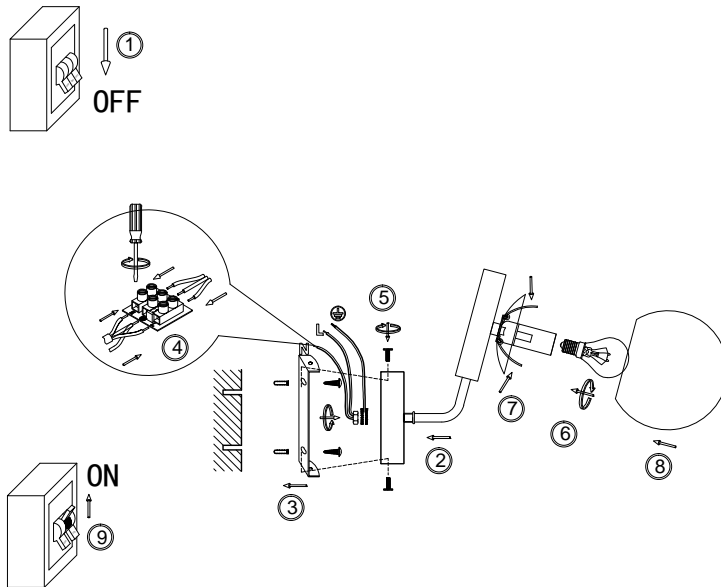

# Instruction

FR5011WL-01B

1 x E14 (40W)

Model: FR5011WL-01B

Series: Paolina

Wall Lamps