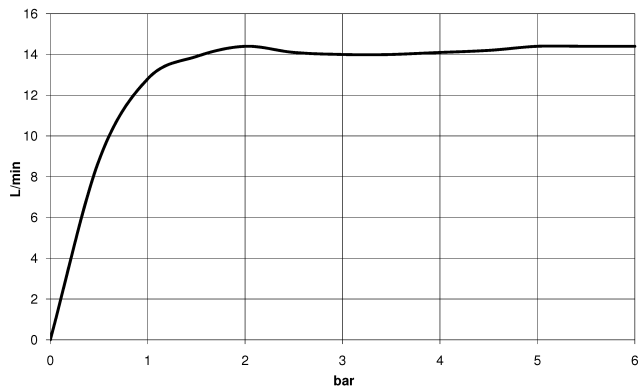

27 808 809

- COMPACT RAIN, max. flow rate 15 l/min (at 3 bar)
- with anti-scale system
- 3/8" shower outlet
- rosette for wall elbow Ø 60mm
- rosette for shower holder Ø 60mm
- metal shower hose 1250mm with integrated anti-twist protection
- 1/2" wall elbow
- WRAS 1810007

Recommended miscellaneous

Concealed wall elbow -

35 085 970 90

- max. recess depth 163 mm
- min. recess depth 90 mm

27 808 809

mm [inches]

Flow rate chart

Codes & Standards

No.	Item Number	Name	Quantity used	Delivery time
	90 12 11 152 00-28	shower	5	20