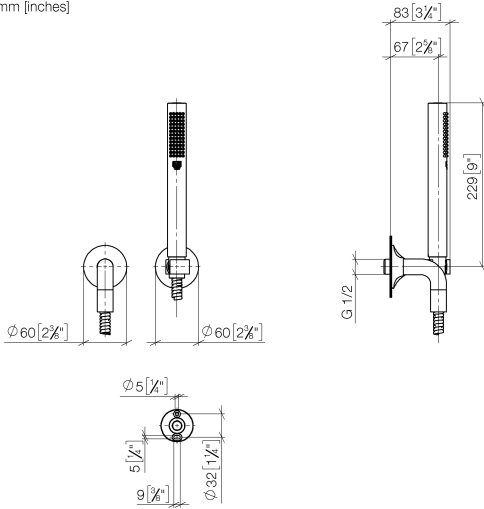

27 808 809

- COMPACT RAIN, max. flow rate 15 l/min (at 3 bar)
- with anti-scale system
- 3/8" shower outlet
- rosette for wall elbow Ø 60mm
- rosette for shower holder Ø 60mm
- metal shower hose 1250mm with integrated anti-twist protection
- 1/2" wall elbow
- WRAS 1810007

Recommended miscellaneous

Concealed wall elbow -

35 085 970 90

- max. recess depth 163 mm
- min. recess depth 90 mm

27 808 809

mm [inches]

Flow rate chart

Codes & Standards

DIN 4109

EN 1717

ISO 3822

Scottish Water
Byelaws

UK Water Supply
Regulations

Ü-Zeichen

VAIA Hand shower set with individual rosettes - Brushed Durabronz (23kt Gold)

VAIA

No.	Item Number	Name	Quantity used	Delivery time
	90 12 11 152 00-28	shower	5	20