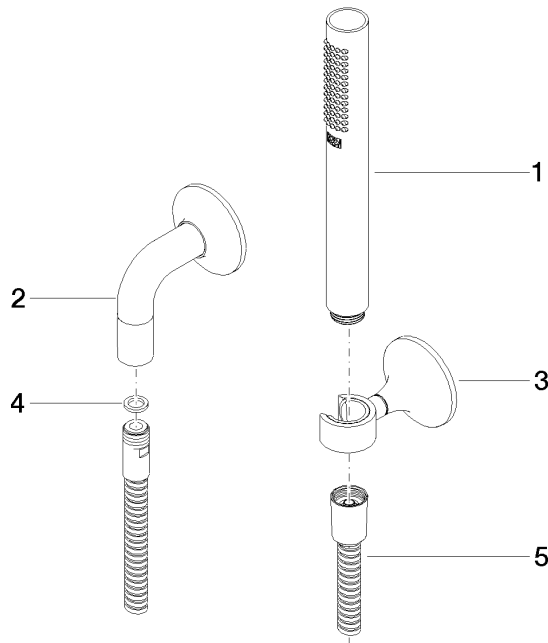

27 808 809

- COMPACT RAIN, max. flow rate 15 l/min (at 3 bar)
- with anti-scale system
- 3/8" shower outlet
- rosette for wall elbow Ø 60mm
- rosette for shower holder Ø 60mm
- metal shower hose 1250mm with integrated anti-twist protection
- 1/2" wall elbow
- WRAS 1810007

DIN 4109

EN 1717

ISO 3822

Scottish Water
Byelaws

UK Water Supply
Regulations

Ü-Zeichen

VAIA Hand shower set with individual rosettes - Brushed Durabronz (23kt Gold)

VAIA

27 808 809

Certificates

LGA_28

LGA_29

WRAS_1810

Belgaqua_22_280_2

27 808 809

Product version from 3/13/2017 to 6/3/2020

Product version from 6/3/2020

VAIA Hand shower set with individual rosettes - Brushed Durabronz (23kt Gold)

VAIA

27 808 809

Spare parts list

Product version from 3/13/2017 to 6/3/2020

Product version from 6/3/2020