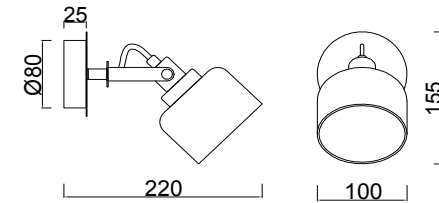

FREYA
TRADITION OF QUALITY

Instruction

FR5042CW-01B

1 x E14 (40W)

Model: FR5042CW-01B
Collection: Modern
Series: Evette

Wall Lamps