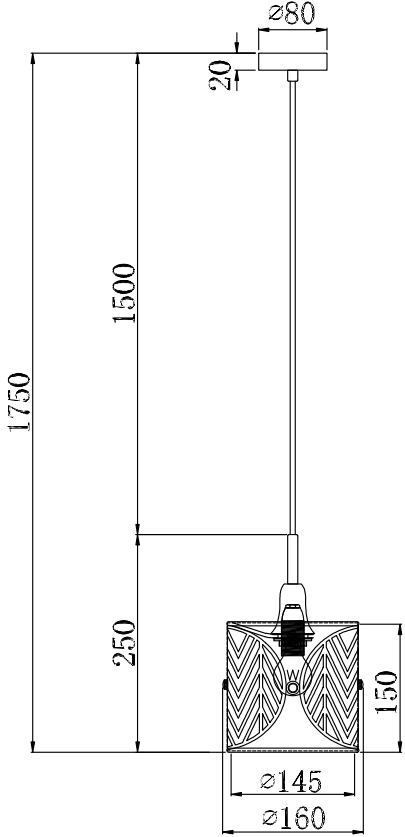

# Instruction

Collection: House  
Series: Leaf  
Model: H425-PL-01-G  
Ceiling

1 x E14 (40w)

**MAYTONI**  
DECORATIVE LIGHTING

[www.maytoni.de](http://www.maytoni.de)