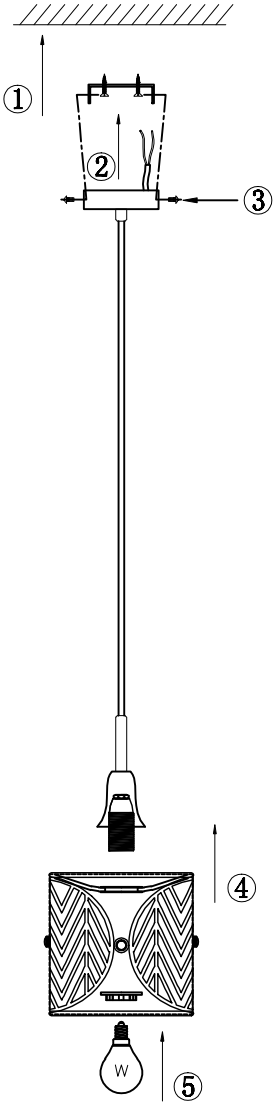

# Instruction

Collection: House  
Series: Leaf  
Model: H425-PL-01-G  
Ceiling

1 x E14 (40w)

**MAYTONI**  
DECORATIVE LIGHTING

[www.maytoni.de](http://www.maytoni.de)