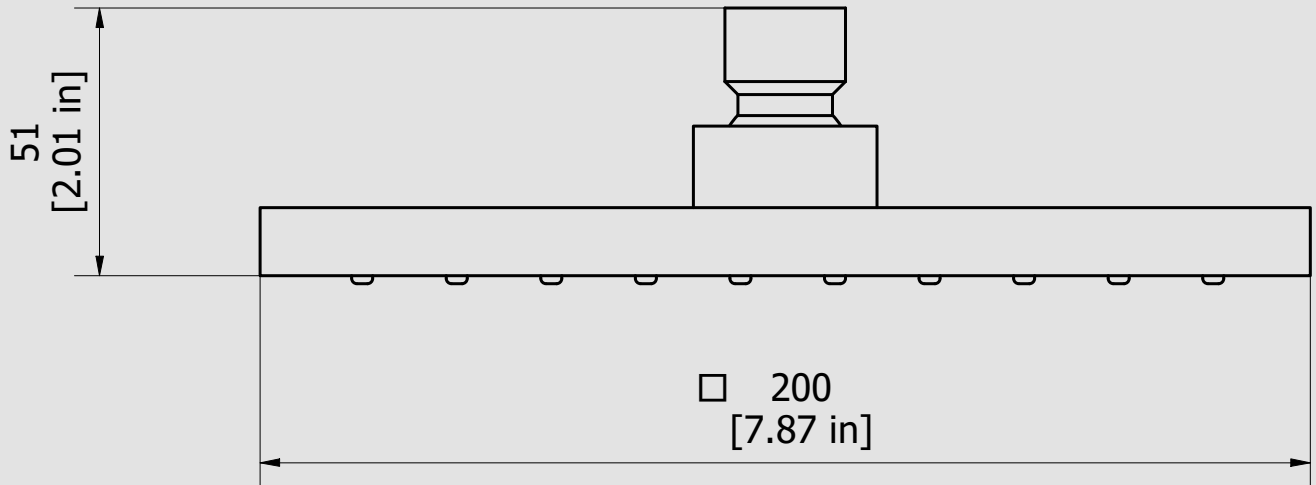

230x210x90 mm

Weight

1 kg

Finishes

- CC** CHROME
- PL** PLATINUM
- SS** BRUSHED NICKEL
- ON** NATURAL BRASS
- BO** MATT WHITE
- NP** MATT BLACK
- CF** BLACK CHROME
- CS** BRUSHED BLACK CHROME
- II** PALE GOLD
- IS** BRUSHED PALE GOLD
- RS** ROSE GOLD
- SR** BRUSHED ROSE GOLD
- OO** GOLD
- OS** BRUSHED GOLD
- RR** ANTIQUE COPPER
- BB** ANTIQUE BRONZE

Dimensions

Cartridge

-

Threaded fitting

G1/2" F

Aerator

-

Flow Rate (+/-10%)