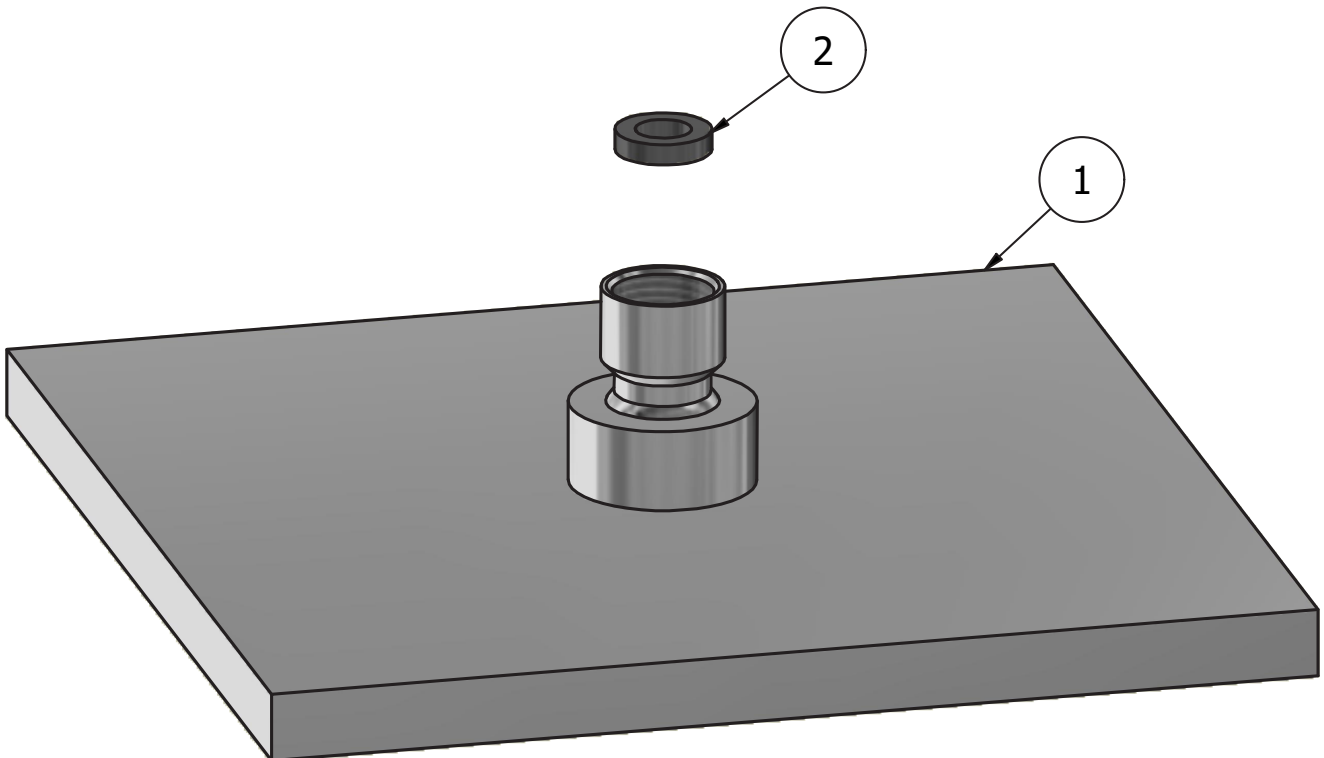

WE ARE **IB**

Elenco parti			
ELEM.	CODICE	NUMERO DI MAGAZZINO	QTÀ
1	AQ0013340	Square showerhead	1
2	AQ0014583	Rubber packing G1/2" H4	1