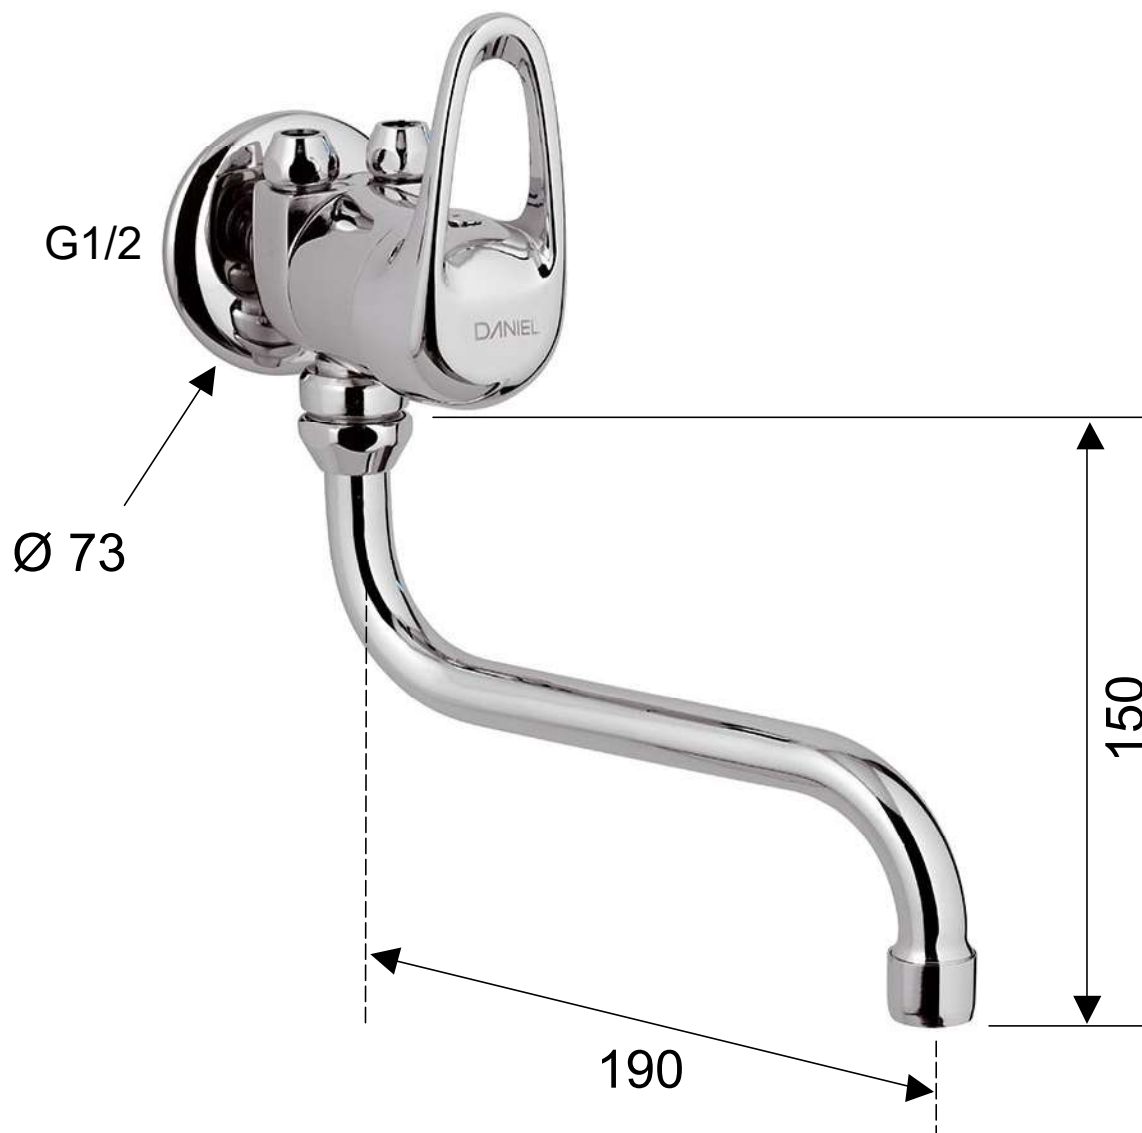

DANIEL

SCHEDA TECNICA TECHNICAL FEATURES

ART. COD.

ES5642

MATERIALI / MATERIALS

OTTONE CROMATO / CHROME PLATED BRASS

CROMATURA / CHROME PLATING

UNI EN 248