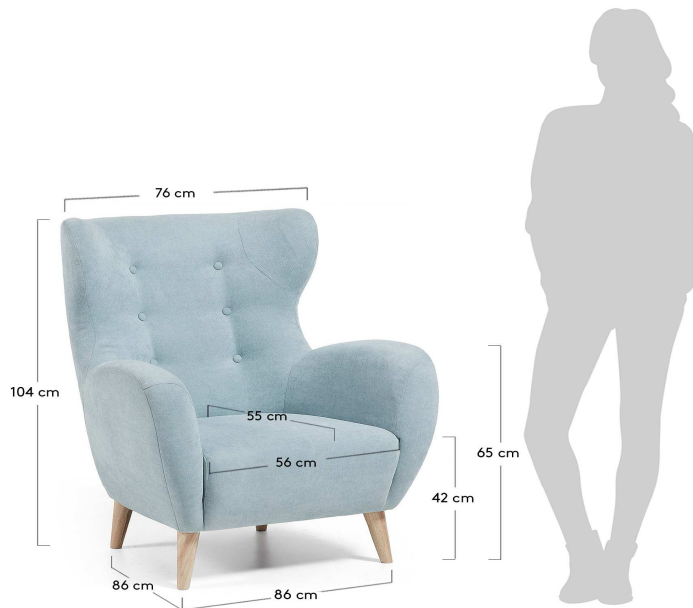

# PASSO

|                     |  |
|---------------------|--|
| product code        | S291J27  |
| product description | PASSO Armchair natural wooden legs, fabric Light Blue<br>Armchair in scandinavian design upholstered with fabric Miss pattern. Backrest with decorative buttons. Legs in natural wood. |

|                             |               |
|-----------------------------|---------------|
| <b>product sizes</b>        |               |
| height x width x depth (cm) | 104 x 86 x 86 |
| product weight (Kg)         | 22,2          |
| seat height (cm)            | 42            |
| seat depth (cm)             | 55            |
| armrest height (cm)         | 65            |
| armrest width (cm)          | 15            |

technical drawings

|                           |          |
|---------------------------|----------|
| <b>product features</b>   |          |
| use (domestic/office)     | Domestic |
| appliquence (inner/outer) | Inner    |
| reclining (yes/no)        | No       |
| sliding seat (yes/no)     | No       |
| swivel (yes/no)           | No       |
| stackable (yes/no)        | No       |
| max. load (Kg)            | 150      |

|  |   |
|--|---|
| box 1  | 1   |
| description                                    | PASSO Armchair natural wooden legs, fabric Light Blue |
| description box                                | L-SHAPPED BOX   |
| height x width x depth (cm)                    | 92 x 87 x 87  |
| cbm (m3) / gross weight (Kg) / net weight (Kg) | 0,54 / 28,5 / 22,2                                    |