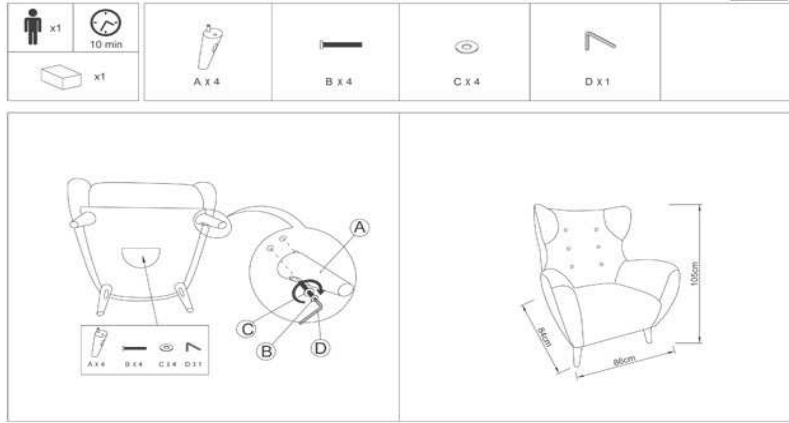

S291

packaging

units per lot	1
cbm (m3) / gross weight (Kg)	0,54 / 28,5
nº of boxes	1

box 1	1
description	PASSO Armchair natural wooden legs, fabric Light Blue
description box	L-SHAPPED BOX
height x width x depth (cm)	92 x 87 x 87
cbm (m3) / gross weight (Kg) / net weight (Kg)	0,54 / 28,5 / 22,2

box 2	
description	
description box	
height x width x depth (cm)	x x
cbm (m3) / gross weight (Kg) / net weight (Kg)	/ /

box 3	
description	
description box	
height x width x depth (cm)	x x
cbm (m3) / gross weight (Kg) / net weight (Kg)	/ /