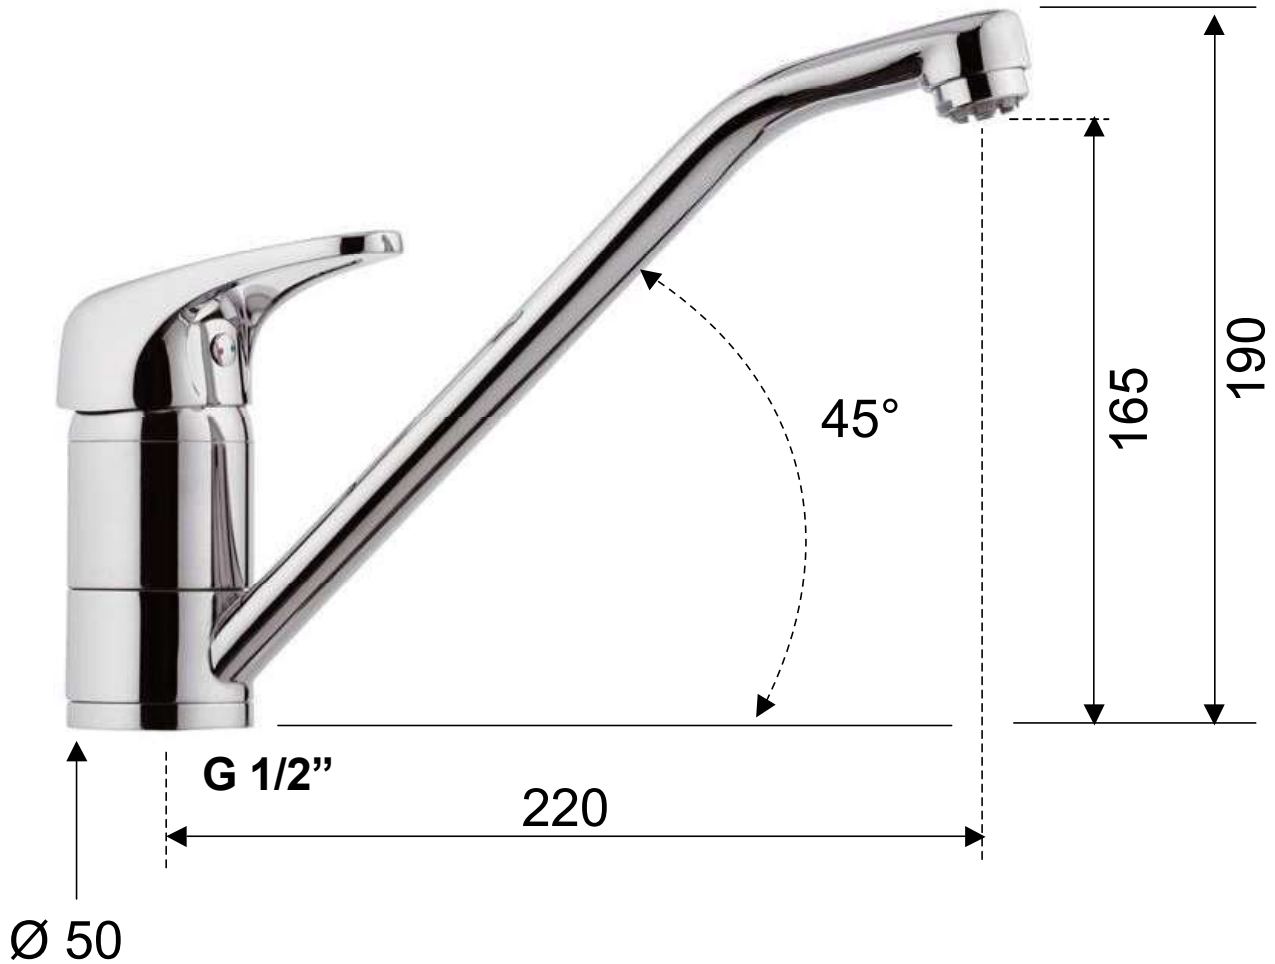

DANIEL

SCHEDA TECNICA TECHNICAL FEATURES

ART. COD.

ES5629M

MATERIALI / MATERIALS

OTTONE CROMATO / CHROME PLATED BRASS

CROMATURA / CHROME PLATING

UNI EN 248