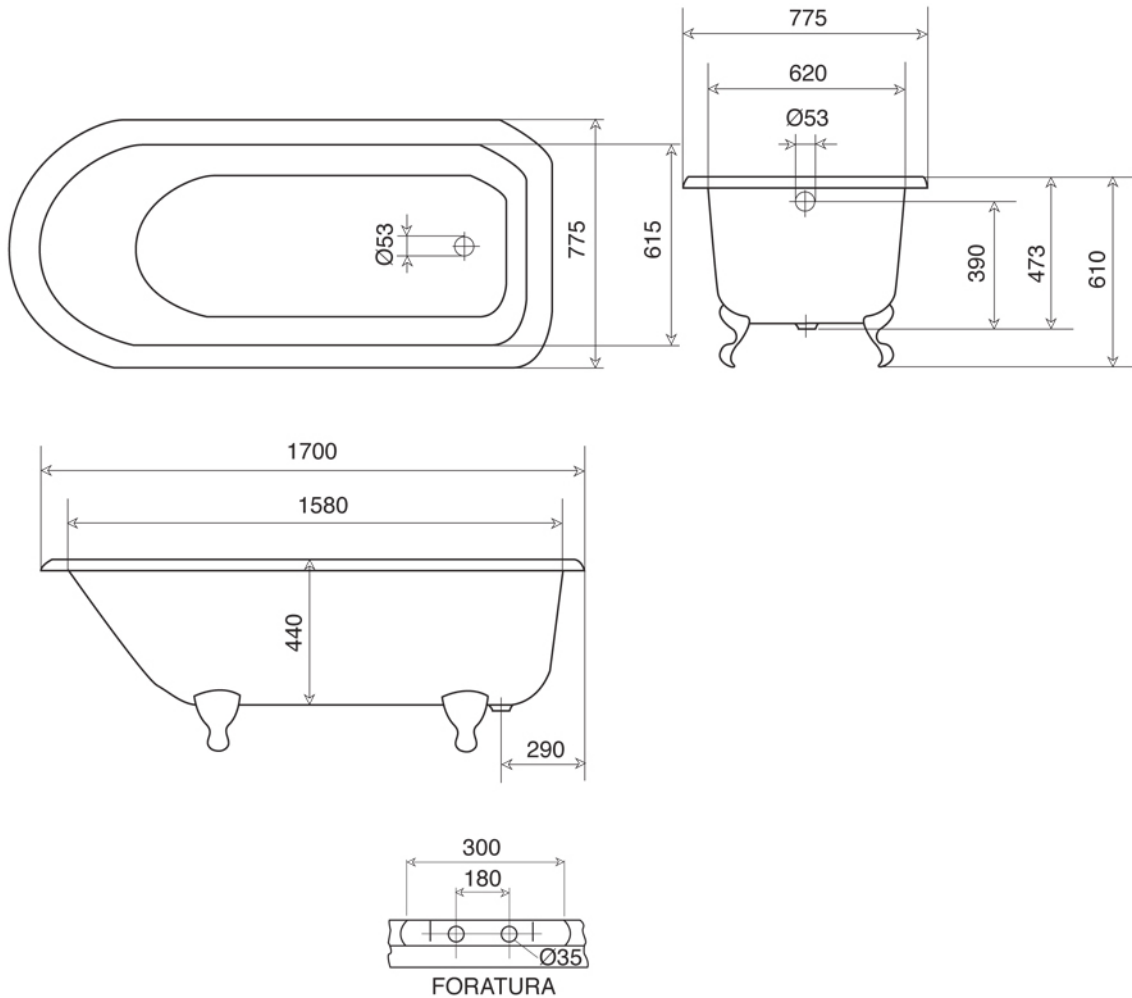

CAST IRON BATHTUB Collection	
Code	Description
9150	Cast iron bathtub 1540x770 (Kg. 117 - Lt 200) Without tap holes, external unfinished

Verona - Italy
 tel. +39 045 8006917
 fax. +39 045 8020111
 gentry-home.com

CAST IRON BATHTUB Collection	
Code	Description
9149 9151	Cast iron bathtub 1700x770 (Kg. 131 - Lt 225) With tap holes, external unfinished Without tap holes, external unfinished
9160 9163 9161-C 9162-I/N/O/OR 9162-B/ND/R	Set cast iron Feet Unfinished White Chrome Incalux, Nickel, Dark Gold, Rose Gold Bronze, Dark Nickel, Copper
103 105 106 107	External painting External painting White External painting RAL Gold leaf decoration Silver leaf decoration