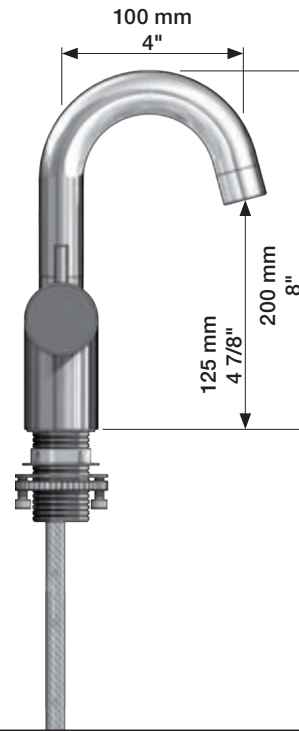

**VOLA HV6, HV7**  
**VOLA KV6, KV7**

Fitting instruction  
Montageanleitung  
Monteringsvejledning  
Monteringsvægledning  
Montage hanleiding  
Manuel de montage

**KV6, KV7:**

**Data, 3 Bar /43.5 Psi:** (Min. 0,5 - Max. 8 Bar)

	l/min.	Gal/min.
HV6/7:	9,0	2,0
KV6/7	9,0	2,0

Max. 70°C, 158°F

**HV6, HV7:**

HV6: Ø10  
 HV6US: Ø3/8"  
 HV6Q: Ø3/8"

VR010Z: VR623, VR624Z  
 VR693K: VR23, VR693  
 VR694K: VR23, VR694  
 VR433: VR261, VR263, VR440, VR442, 2xVR444

Rev:  
 3

Blad:  
 SB45