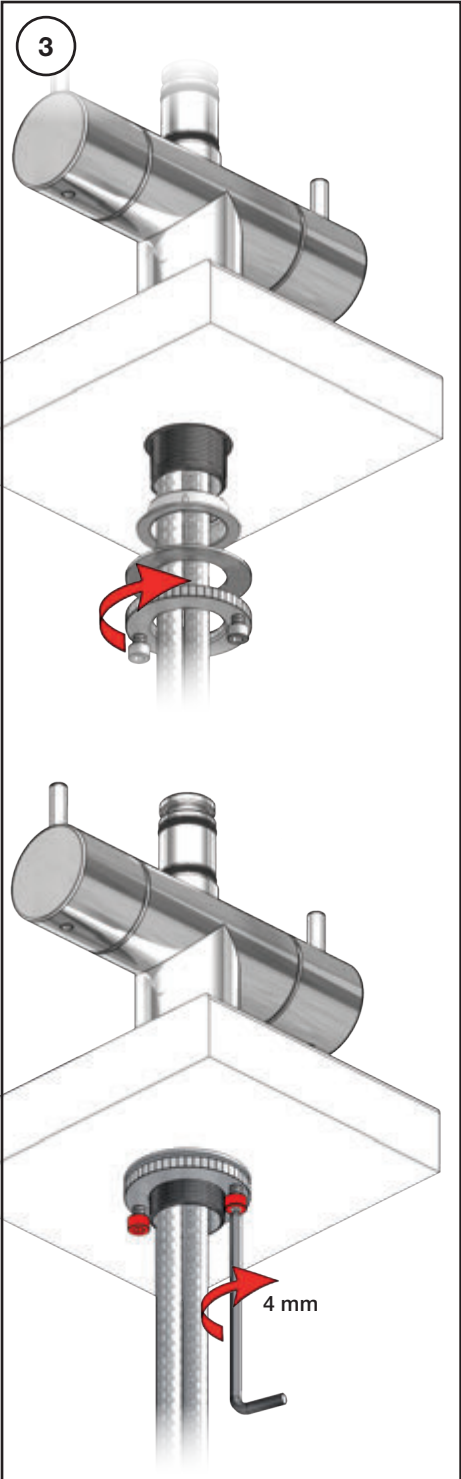

**VOLA HV6, HV7**  
**VOLA KV6, KV7**

Fitting instruction  
Montageanleitung  
Monteringsvejledning  
Monteringsvægledning  
Montage hanleiding  
Manuel de montage

**KV6, KV7:**

**Data, 3 Bar /43.5 Psi:** (Min. 0,5 - Max. 8 Bar)

	l/min.	Gal/min.
HV6/7:	9,0	2,0
KV6/7	9,0	2,0

Max. 70°C, 158°F

**HV6, HV7:**

HV6: Ø10  
 HV6US: Ø3/8"  
 HV6Q: Ø3/8"

VR010Z: VR623, VR624Z  
 VR693K: VR23, VR693  
 VR694K: VR23, VR694  
 VR433: VR261, VR263, VR440, VR442, 2xVR444