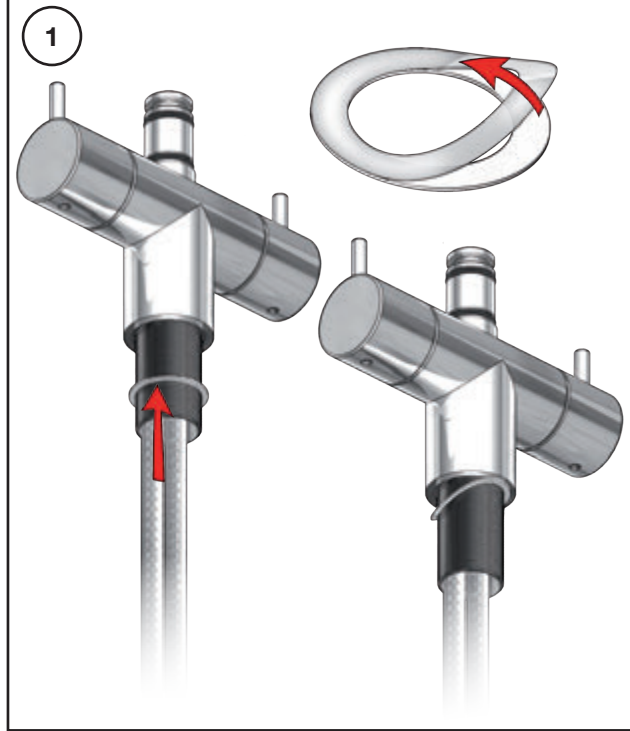

**VOLA HV6, HV7**  
**VOLA KV6, KV7**

Fitting instruction  
Montageanleitung  
Monteringsvejledning  
Monteringsvægledning  
Montage hanleiding  
Manuel de montage

**KV6, KV7:**

**Data, 3 Bar /43.5 Psi:** (Min. 0,5 - Max. 8 Bar)

	l/min.	Gal/min.
HV6/7:	9,0	2,0
KV6/7	9,0	2,0

Max. 70°C, 158°F

**HV6, HV7:**

HV6: Ø10  
 HV6US: Ø3/8"  
 HV6Q: Ø3/8"

VR010Z: VR623, VR624Z  
 VR693K: VR23, VR693  
 VR694K: VR23, VR694  
 VR433: VR261, VR263, VR440, VR442, 2xVR444