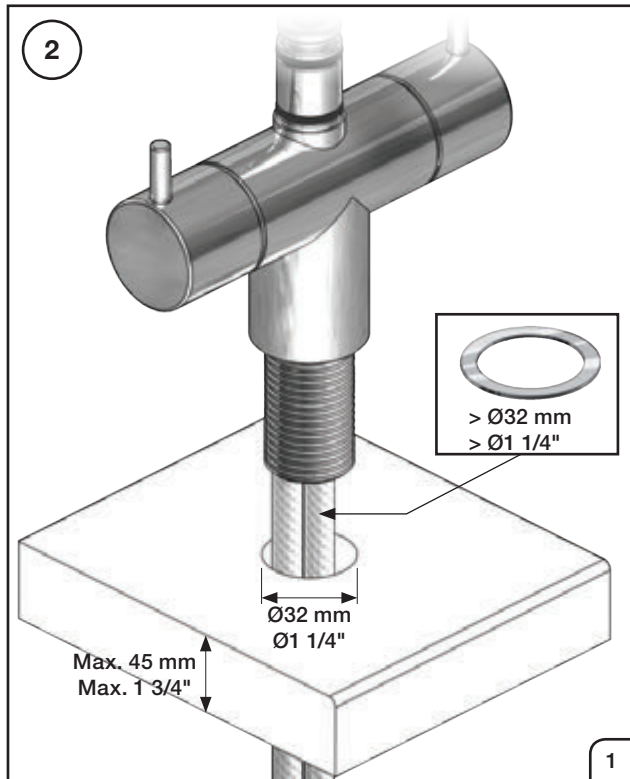

**VOLA HV6, HV7**  
**VOLA KV6, KV7**

Fitting instruction  
Montageanleitung  
Monteringsvejledning  
Monteringsvægledning  
Montage hanleiding  
Manuel de montage

**KV6, KV7:**

**Data, 3 Bar /43.5 Psi:** (Min. 0,5 - Max. 8 Bar)

	l/min.	Gal/min.
HV6/7:	9,0	2,0
KV6/7	9,0	2,0

Max. 70°C, 158°F

**HV6, HV7:**

HV6: Ø10  
 HV6US: Ø3/8"  
 HV6Q: Ø3/8"

VR010Z: VR623, VR624Z  
 VR693K: VR23, VR693  
 VR694K: VR23, VR694  
 VR433: VR261, VR263, VR440, VR442, 2xVR444