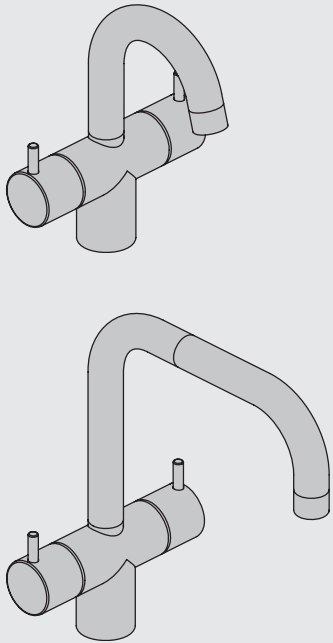

**VOLA HV6, HV7**  
**VOLA KV6, KV7**

Fitting instruction  
Montageanleitung  
Monteringsvejledning  
Monteringsvægledning  
Montage hanleiding  
Manuel de montage

**KV6, KV7:**

**Data, 3 Bar /43.5 Psi:** (Min. 0,5 - Max. 8 Bar)

	l/min.	Gal/min.
HV6/7:	9,0	2,0
KV6/7	9,0	2,0

Max. 70°C, 158°F

**HV6, HV7:**

HV6: Ø10  
 HV6US: Ø3/8"  
 HV6Q: Ø3/8"

VR010Z: VR623, VR624Z  
 VR693K: VR23, VR693  
 VR694K: VR23, VR694  
 VR433: VR261, VR263, VR440, VR442, 2xVR444

Rev:  
 3

Blad:  
 SB45