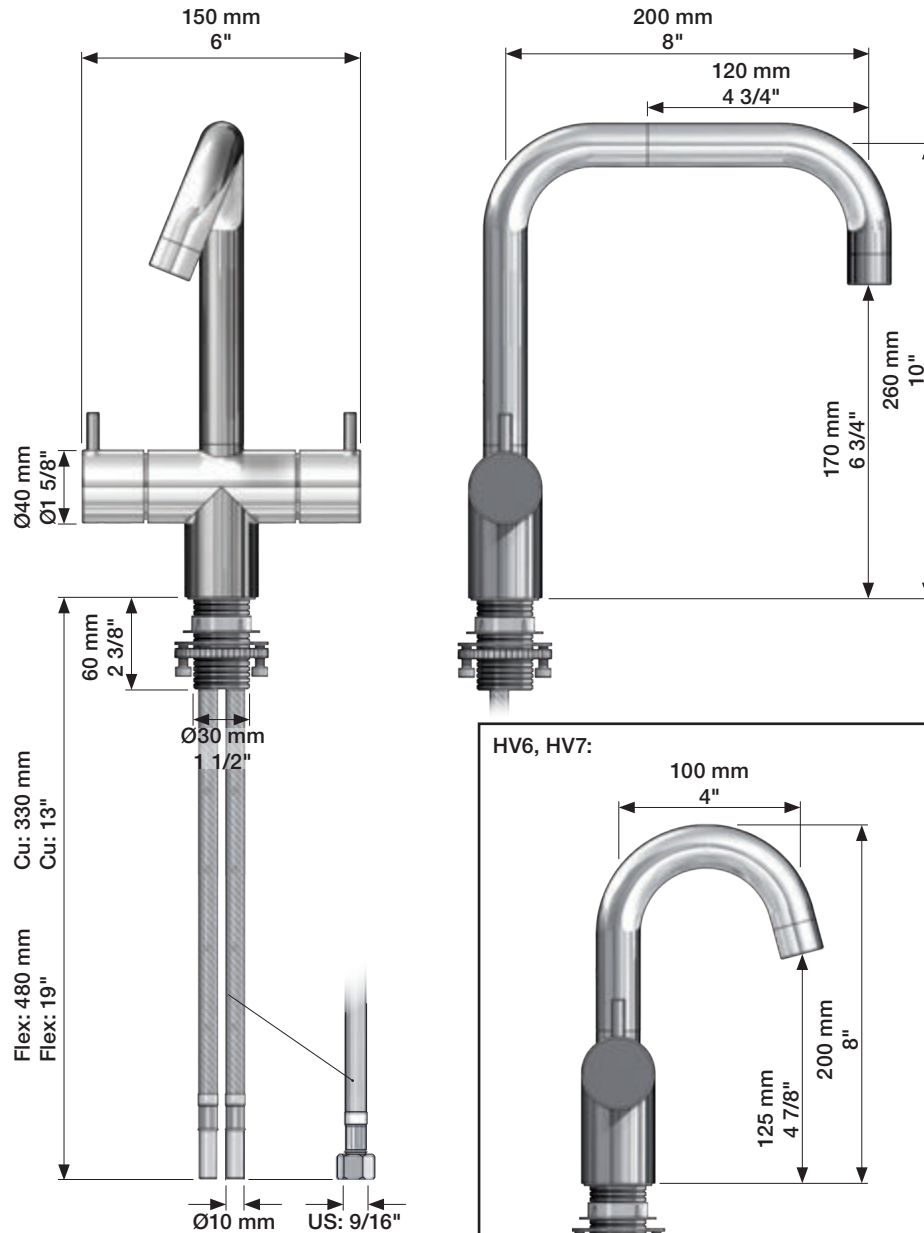

**VOLA HV6, HV7**  
**VOLA KV6, KV7**

Fitting instruction  
Montageanleitung  
Monteringsvejledning  
Monteringsvægledning  
Montage hanleiding  
Manuel de montage

**KV6, KV7:**

**Data, 3 Bar /43.5 Psi:** (Min. 0,5 - Max. 8 Bar)

	l/min.	Gal/min.
HV6/7:	9,0	2,0
KV6/7	9,0	2,0

Max. 70°C, 158°F

**HV6, HV7:**

HV6: Ø10  
 HV6US: Ø3/8"  
 HV6Q: Ø3/8"

VR010Z: VR623, VR624Z  
 VR693K: VR23, VR693  
 VR694K: VR23, VR694  
 VR433: VR261, VR263, VR440, VR442, 2xVR444

Rev:  
 3

Blad:  
 SB45