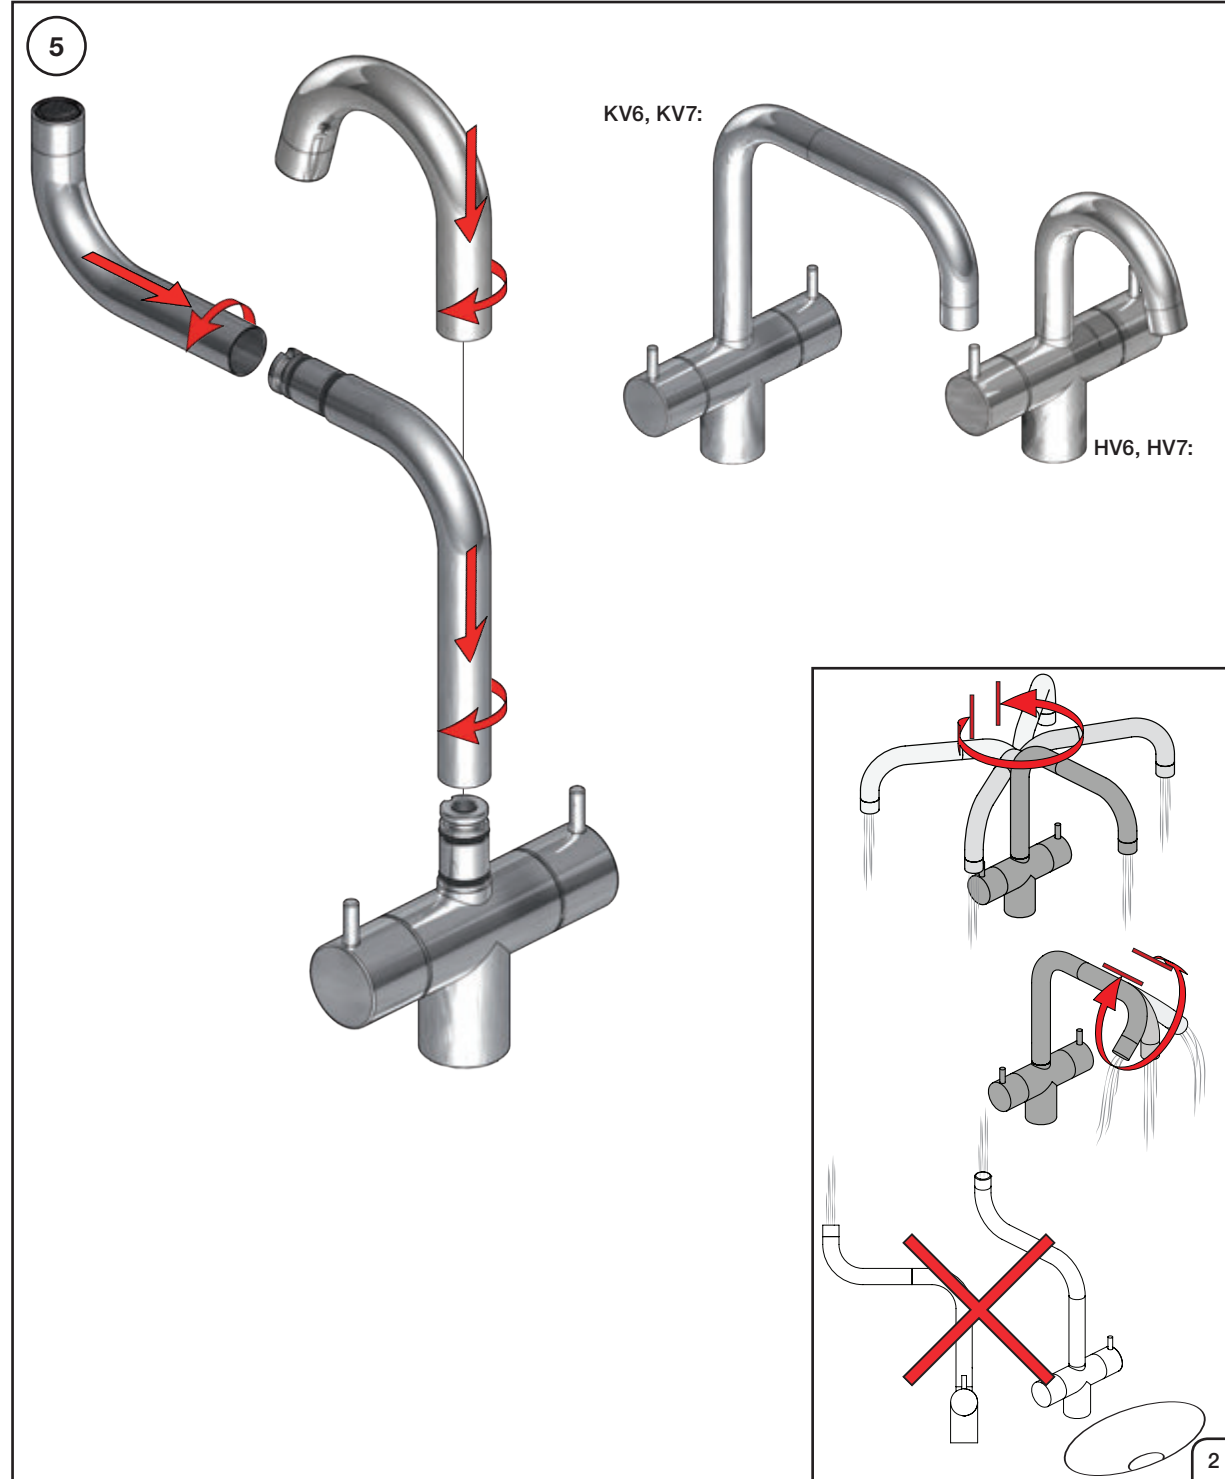

**VOLA HV6, HV7**  
**VOLA KV6, KV7**

Fitting instruction  
Montageanleitung  
Monteringsvejledning  
Monteringsvægledning  
Montage hanleiding  
Manuel de montage

**KV6, KV7:**

**Data, 3 Bar /43.5 Psi:** (Min. 0,5 - Max. 8 Bar)

	l/min.	Gal/min.
HV6/7:	9,0	2,0
KV6/7	9,0	2,0

Max. 70°C, 158°F

**HV6, HV7:**

HV6: Ø10  
 HV6US: Ø3/8"  
 HV6Q: Ø3/8"

VR010Z: VR623, VR624Z  
 VR693K: VR23, VR693  
 VR694K: VR23, VR694  
 VR433: VR261, VR263, VR440, VR442, 2xVR444