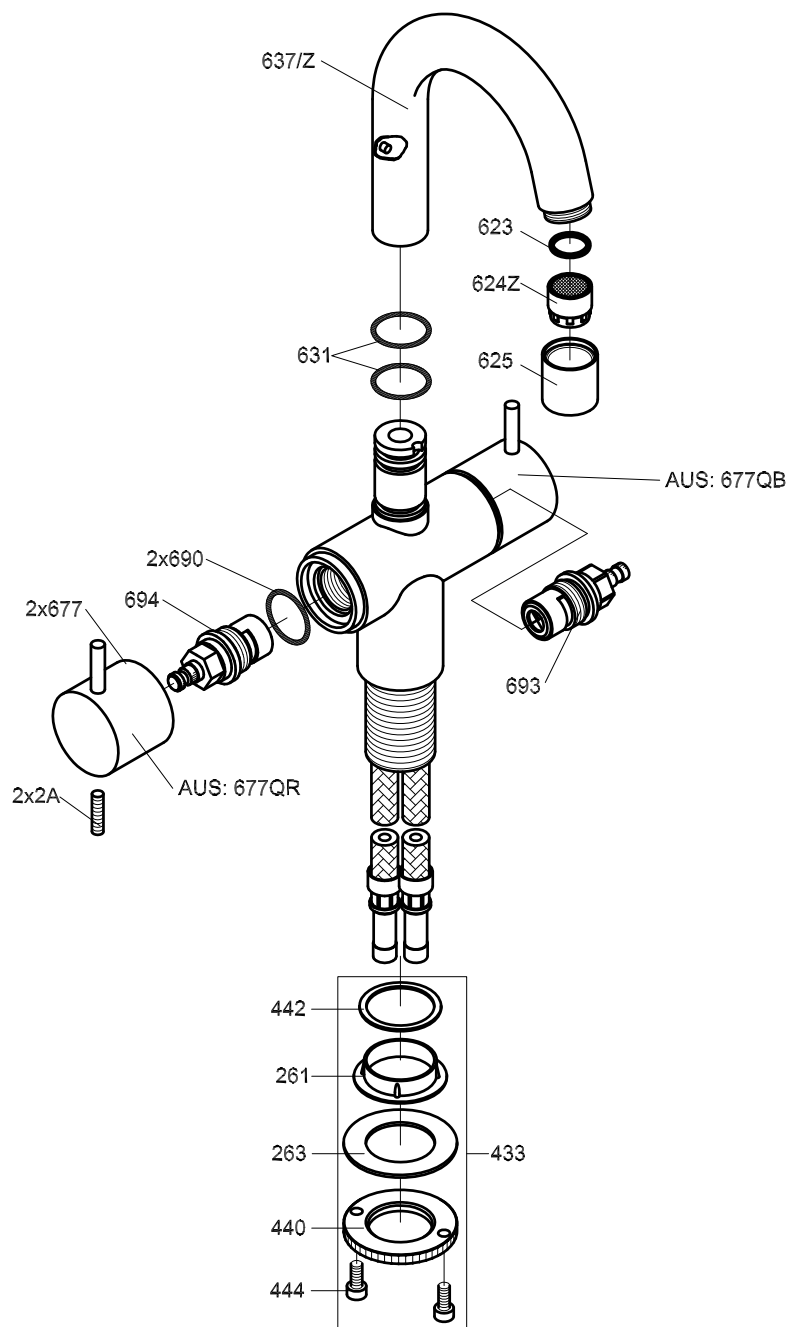

**VOLA HV6, HV7**  
**VOLA KV6, KV7**

Fitting instruction  
Montageanleitung  
Monteringsvejledning  
Monteringsvægledning  
Montage hanleiding  
Manuel de montage

**KV6, KV7:**

**Data, 3 Bar /43.5 Psi:** (Min. 0,5 - Max. 8 Bar)

	l/min.	Gal/min.
HV6/7:	9,0	2,0
KV6/7	9,0	2,0

Max. 70°C, 158°F

**HV6, HV7:**

HV6: Ø10  
 HV6US: Ø3/8"  
 HV6Q: Ø3/8"

VR010Z: VR623, VR624Z  
 VR693K: VR23, VR693  
 VR694K: VR23, VR694  
 VR433: VR261, VR263, VR440, VR442, 2xVR444

Rev:  
 3

Blad:  
 SB45