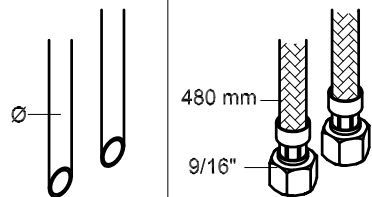

	l/min.	Gal/min.
HV6/7:	9,0	2,0
KV6/7	9,0	2,0

Max. 70°C, 158°F

**HV6, HV7:**

HV6: Ø10  
 HV6US: Ø3/8"  
 HV6Q: Ø3/8"

VR010Z: VR623, VR624Z  
 VR693K: VR23, VR693  
 VR694K: VR23, VR694  
 VR433: VR261, VR263, VR440, VR442, 2xVR444