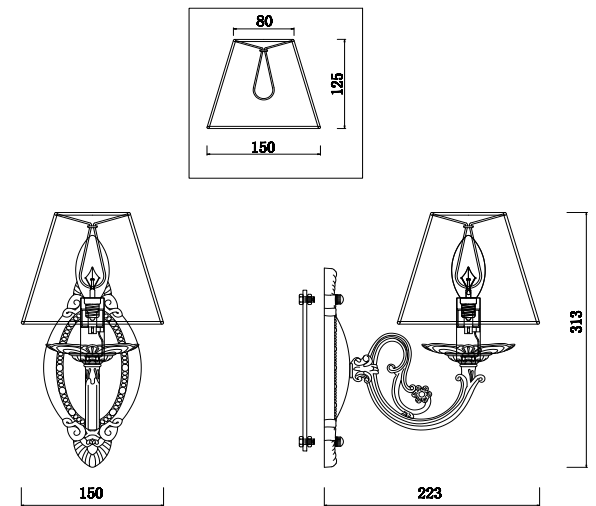

FREYA
TRADITION OF QUALITY

Instruction

FR2686WL-01W

1 x E14 (40W)

Model: FR2686WL-01W
Series: Jasmine

Wall Lamps