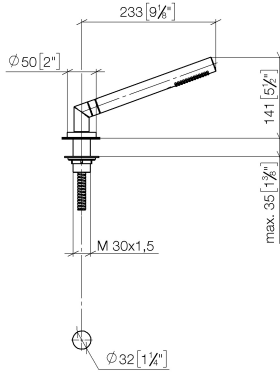

27 702 979

Fits: TARA, LISSÉ

- COMPACT RAIN, max. flow rate 6.8 l/min (at 3 bar)
- with anti-scale system
- rosette Ø 50 mm
- hole diameter 32 mm
- metal shower hose 1750mm with integrated anti-twist protection
- WRAS 2209005

Two-piece design allows hose to later be changed without dismantling the fitting.

Intrinsic protection against back flow.

	Brushed Dark Platinum	27 702 979-99
	Chrome	27 702 979-00
	Brushed Platinum	27 702 979-06
	Platinum	27 702 979-08
	Durabronze (23kt Gold)	27 702 979-09
	Dark Chrome	27 702 979-19
	Brushed Light Gold	27 702 979-27
	Brushed Durabronze (23kt Gold)	27 702 979-28
	Matte Black	27 702 979-33
	Brushed Bronze	27 702 979-42
	Brushed Champagne (22kt Gold)	27 702 979-46
	Champagne (22kt Gold)	27 702 979-47
	Brushed Chrome	27 702 979-93

27 702 979

mm [inches]

Flow rate chart

Codes & Standards

ASME A112.18.1

cUPC

EN 1717

Scottish Water
Byelaws

UK Water Supply
Regulations

Hand shower set for bath rim or tile edge installation - Brushed Dark Platinum

TARA

27 702 979

Certificates

IAPMO_4976

Belgaqua_21-383-2 WRAS_2209

27 702 979