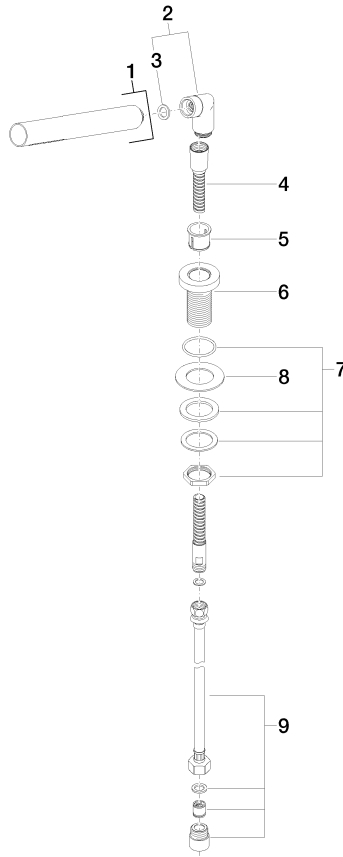

27 702 979

Fits: TARA, LISSÉ

- COMPACT RAIN, max. flow rate 6.8 l/min (at 3 bar)
- with anti-scale system
- rosette Ø 50 mm
- hole diameter 32 mm
- metal shower hose 1750mm with integrated anti-twist protection
- WRAS 2209005

27 702 979

mm [inches]

Flow rate chart

Codes & Standards

ASME A112.18.1

cUPC

EN 1717

Scottish Water
Byelaws

UK Water Supply
Regulations

Hand shower set for bath rim or tile edge installation - Brushed Dark Platinum

TARA

27 702 979

Certificates

IAPMO_4976

Belgaqua_21-383-2 WRAS_2209

27 702 979

Product version up to 5/15/2020

Product version from 5/15/2020

Parts for other finishes can be found here: [Chrome](#)

Hand shower set for bath rim or tile edge installation - Brushed Dark Platinum

TARA

27 702 979