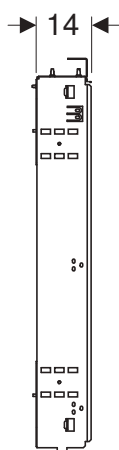

INSTALLATION MANUAL

MONTAGEANLEITUNG

INSTRUCTIONS DE MONTAGE

ISTRUZIONI PER IL MONTAGGIO

		B
(75 cm)	111.051.00.1	80
(90 cm)	111.052.00.1	95
(105 cm)	111.053.00.1	110
(120 cm)	111.054.00.1	125

Duofix System

1

2

3

4

6

5

7

8