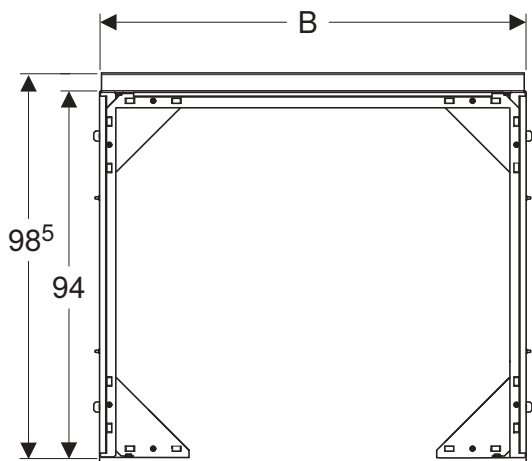

INSTALLATION MANUAL

MONTAGEANLEITUNG

INSTRUCTIONS DE MONTAGE

ISTRUZIONI PER IL MONTAGGIO

		B
(75 cm)	111.051.00.1	80
(90 cm)	111.052.00.1	95
(105 cm)	111.053.00.1	110
(120 cm)	111.054.00.1	125

Duofix System