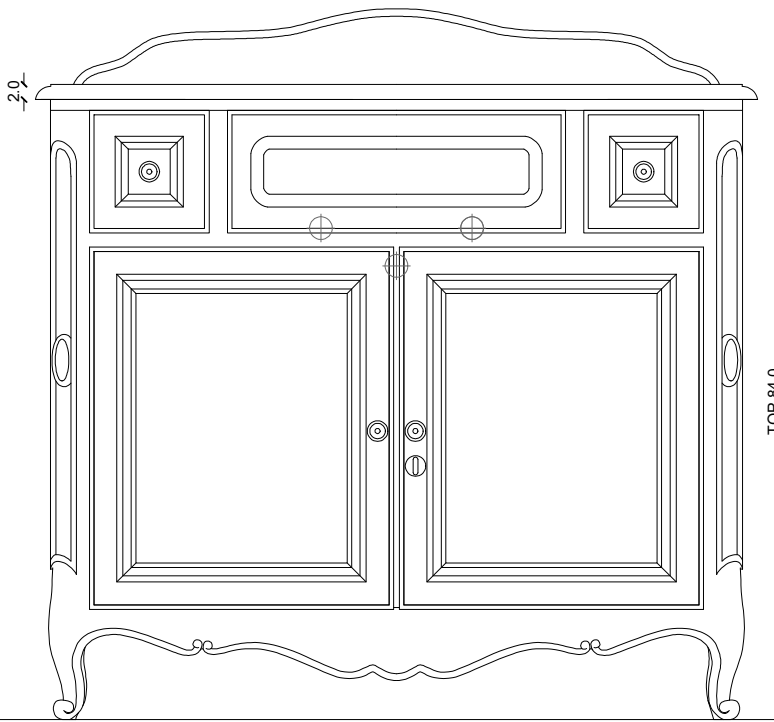

Bianchini & Capponi

Mobile bagno 8500
Specchio 8500/SP

BASE 92.0
TOP 95.5

BASE 55.0
TOP 57.0