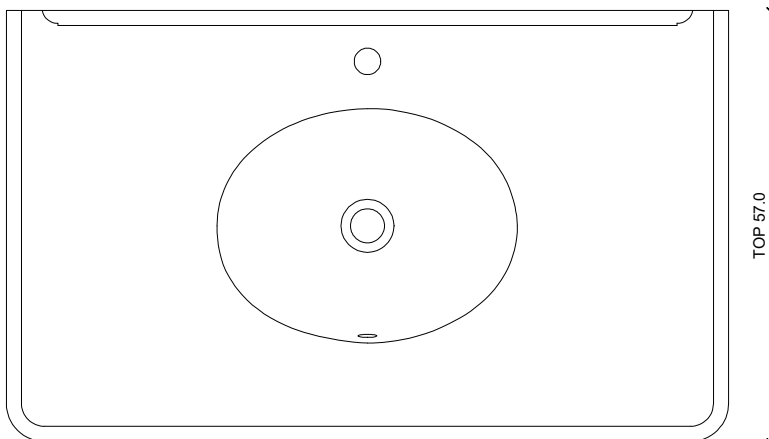

Bianchini & Capponi

Mobile bagno 8500
Specchio 8500/SP

BASE 92.0
TOP 95.5

BASE 55.0
TOP 57.0