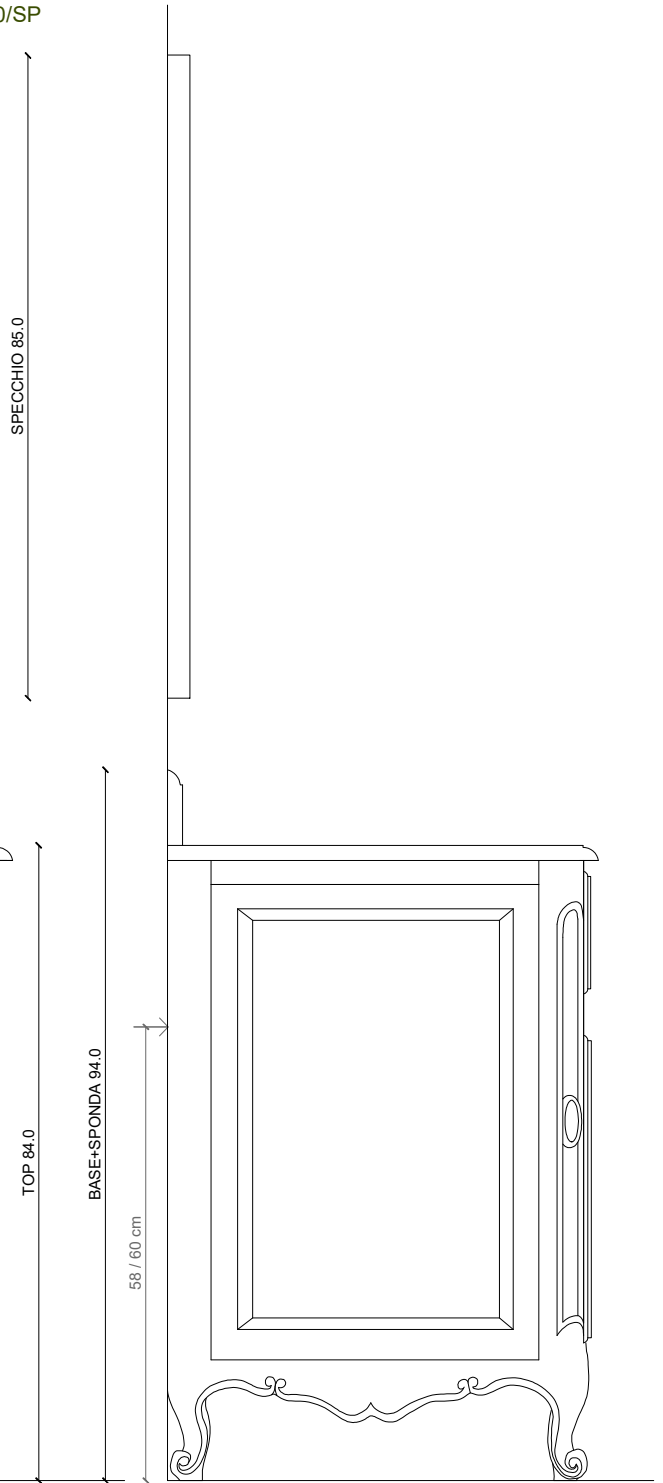

Bianchini & Capponi

Mobile bagno 8500
Specchio 8500/SP

BASE 92.0
TOP 95.5

BASE 55.0
TOP 57.0