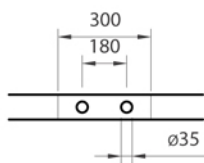

* Option

Rim detail

CAST IRON BATHTUB Collection	
Code	Description
9132	Cast iron bathtub 1700x810 (Kg. 124 - Lt. 220) Without tap holes, external unfinished
9120	Cast iron feet Unfinished
9121	White
9122-C	Chrome
9123	Incalux
103	External painting External painting White
105	External painting RAL
106	Gold leaf decoration
107	Silver leaf decoration

Verona - Italy
 tel. +39 045 8006917
 fax. +39 045 8020111
 gentry-home.com

CAST IRON BATHTUB Collection	
Code	Description
0190-C 0191-I/N/O/OR 0191-B/ND/R	<p>Exposed bath waste with drain stopper chain and overflow with exposed pipes for floor connector and siphon</p> <p>Chrome Incalux, Nickel, Dark Gold, Rose Gold Bronze, Dark Nickel, Copper</p>