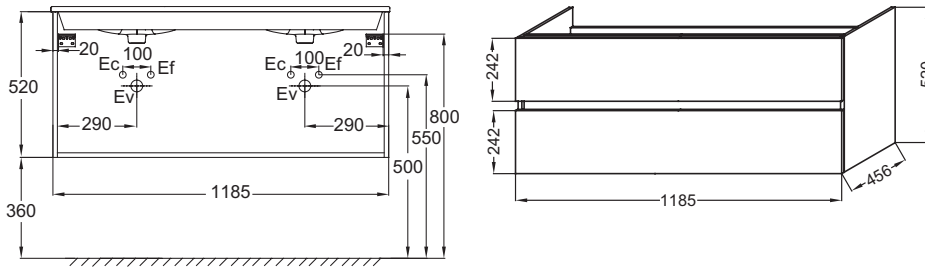

EB2369

Collection: TOLBIAC

Finish*:

ECD - Colorado
Oak melamine

NGY - Grey
melamine

NWT - White
melamine

Main features:

Features

- DIMENSIONS: 120 x 46 x 52 cm
- MATERIAL: Melamine
- WEIGHT: 33.4 kg
- INSTALLATION TYPE: Wall-hung

Required products

- EXVA112: Vanity top 121 cm
- EXBL112: Vanity top 120 cm

Technical drawing

Product Specification: Base unit for vanity top 120 cm, 2 drawers. EB2369. Collection: TOLBIAC. DIMENSIONS: 120 x 46 x 52 cm. WEIGHT: 33.4 kg. MATERIAL: Melamine. INSTALLATION TYPE: Wall-hung.