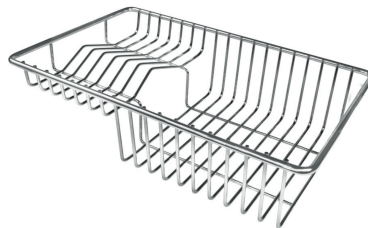

## OPTIONAL ACCESSORIES

Glass chopping board 8631 300

HPDE Chopping board 8657 001

HPDE Twin chopping board 8644 101

Iroko-wood chopping board with stainless steel colander 8644 042

Iroko-wood sliding chopping board 8644 041

Stainless steel basket 8611 000

Stainless steel plate rack 8100 201

Stainless steel plate rack 8100 303

White bowl 8153 100

Graters kit with ring-holder and food collection tray 8159 101

Stainless steel perforated tray 8151 000