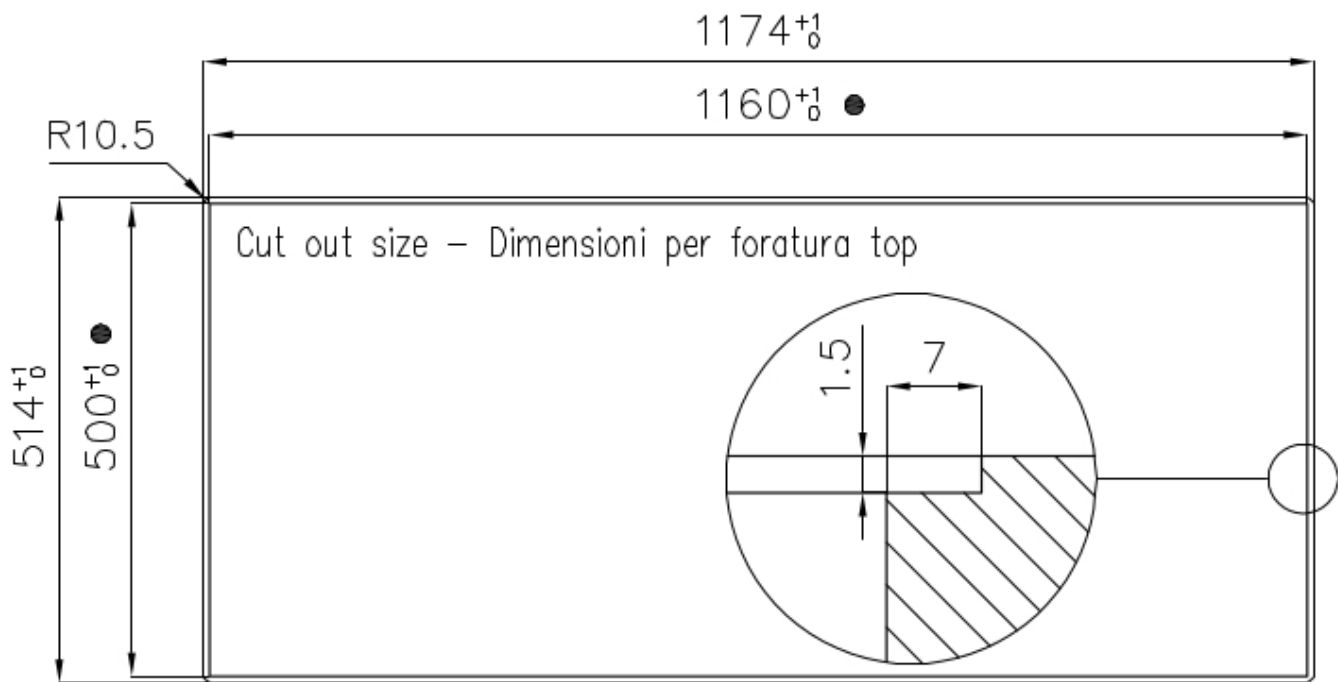

- Built-in cut out for FTS – Foratura per installazione FTS

GALLERY