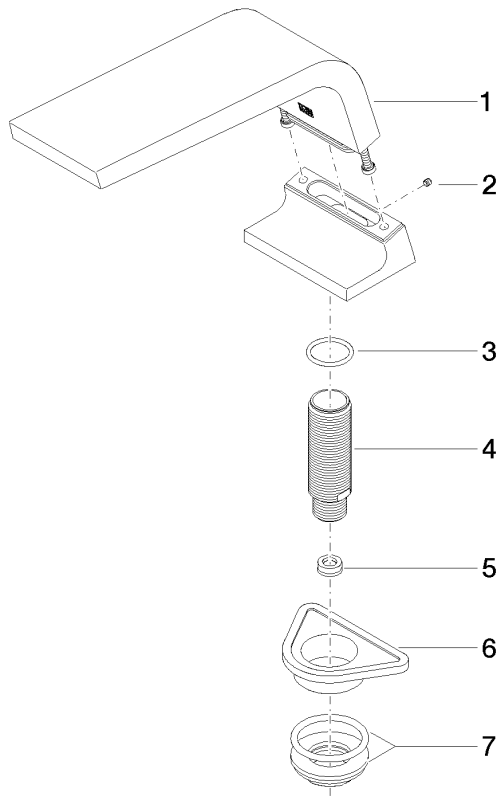

**CL.1 Bath spout without diverter for deck mounting - Champagne (22kt Gold)**

CL.1

13 612 705

- 200mm projection
- rectangular spray pattern with 55 individual jets
- height of mixer 125 mm
- height up to aerator 108 mm
- hole diameter 35 mm
- 1/2" connection
- max. flow 24.6 l/min at 3 bar flow pressure
- WRAS 1512010

mm [inches]

**Flow rate chart**

13 612 705

**Product version from 5/27/2021**

Parts for other finishes can be found here: [Chrome](#)

CL.1 Bath spout without diverter for deck mounting - Champagne (22kt Gold)

CL.1

13 612 705

**Spare parts list**

**Product version from 5/27/2021**

No.	Item Number	Name	Quantity used	Delivery time
	90 11 70 007 00-47	spout	7	30