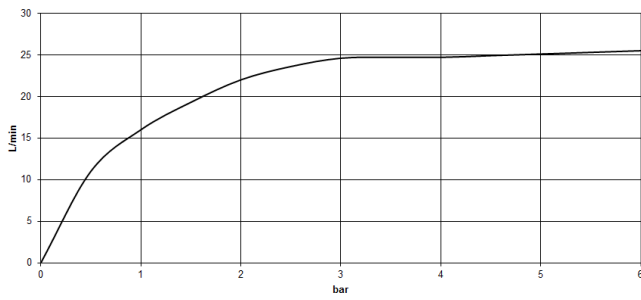

**CL.1 Bath spout without diverter for deck mounting - Champagne (22kt Gold)**

CL.1

13 612 705

- 200mm projection
- rectangular spray pattern with 55 individual jets
- height of mixer 125 mm
- height up to aerator 108 mm
- hole diameter 35 mm
- 1/2" connection
- max. flow 24.6 l/min at 3 bar flow pressure
- WRAS 1512010

mm [inches]

**Flow rate chart**

13 612 705

**Product version from 5/27/2021**

Parts for other finishes can be found here: [Chrome](#)

CL.1 Bath spout without diverter for deck mounting - Champagne (22kt Gold)