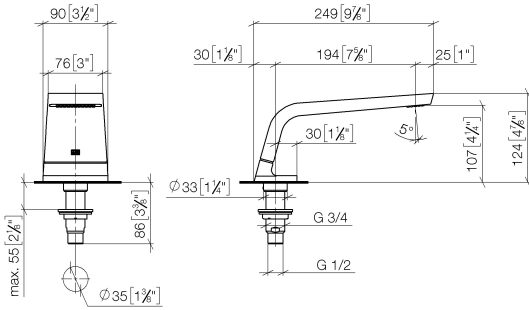

**CL.1 Bath spout without diverter for deck mounting - Champagne (22kt Gold)**

CL.1

13 612 705

- 200mm projection
- rectangular spray pattern with 55 individual jets
- height of mixer 125 mm
- height up to aerator 108 mm
- hole diameter 35 mm
- 1/2" connection
- max. flow 24.6 l/min at 3 bar flow pressure
- WRAS 1512010

mm [inches]

**Flow rate chart**

13 612 705

**Product version from 5/27/2021**

Parts for other finishes can be found here: [Chrome](#)

CL.1 Bath spout without diverter for deck mounting - Champagne (22kt Gold)

CL.1

13 612 705

**Spare parts list**

**Product version from 5/27/2021**

No.	Item Number	Name	Quantity used	Delivery time
	90 11 70 007 00-47	spout	7	30