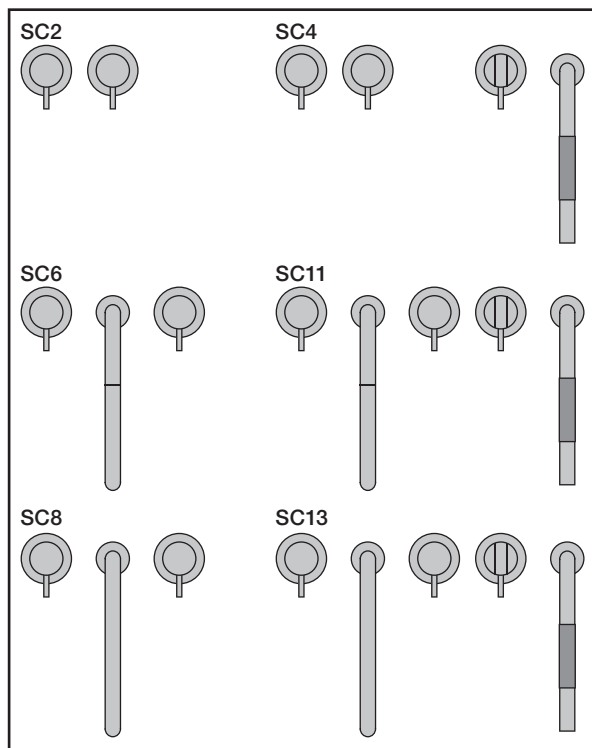

VOLA S50, S50D, S50DH
 VOLA KV3, KV4, KV9, KV10, KV15
 VOLA HV5, HV8, HV10
 VOLA SC2, SC4, SC6, SC8, SC11, SC13

Fitting instruction
 Montageanleitung
 Monteringsvejledning
 Monteringsvægledning
 Montage hanleiding
 Manuel de montage

Data, 3 Bar:

| | l/min. | Gal/min. |
|---------------------|--------|----------|
| S50: | 32,0 | 8.5 |
| KV3: | 30,0 | 7.9 |
| KV4: | 9,0 | 2.4 |
| KV10, 15: | 9,0 | 2.4 |
| HV5, 8, 10: | 9,0 | 2.4 |
| SC2, 4 (A24): | 16,0 | 4.2 |
| SC6, 8, 11, 13: (C) | 26,0 | 6.9 |

Max. 65°C, 150°F

- 090: KV4
- 090A: HV5
- 090B: HV8
- 090D: KV3, SC6, SC11
- 090E: KV9, SC8, SC13
- 090G: KV10
- 090H: KV15
- 090V: HV10

4A

| mm: | H | D | h |
|------|-----|-----|-----|
| 090 | 210 | 200 | 145 |
| 090A | 110 | 85 | 40 |
| 090B | 185 | 100 | 114 |
| 090C | 185 | 100 | 114 |
| 090D | 220 | 200 | 130 |
| 090E | 170 | 200 | 65 |
| 090G | 185 | 140 | 105 |
| 090H | 265 | 230 | 155 |
| 090I | 325 | 230 | 216 |
| 090V | 355 | 145 | 270 |

| Inches: | H | D | h |
|---------|---------|--------|---------|
| 090 | 8 1/2" | 8" | 5 3/4" |
| 090A | 4 1/4" | 3 1/2" | 1 1/2" |
| 090B | 7" | 4" | 4 1/2" |
| 090C | 7" | 4" | 4 1/2" |
| 090D | 8 3/4" | 8" | 5" |
| 090E | 6 3/4" | 8" | 2 1/2" |
| 090G | 7" | 5 1/2" | 4" |
| 090H | 10 1/2" | 9" | 6" |
| 090I | 12 3/4" | 9" | 8 1/2" |
| 090V | 14" | 5 3/4" | 10 1/2" |