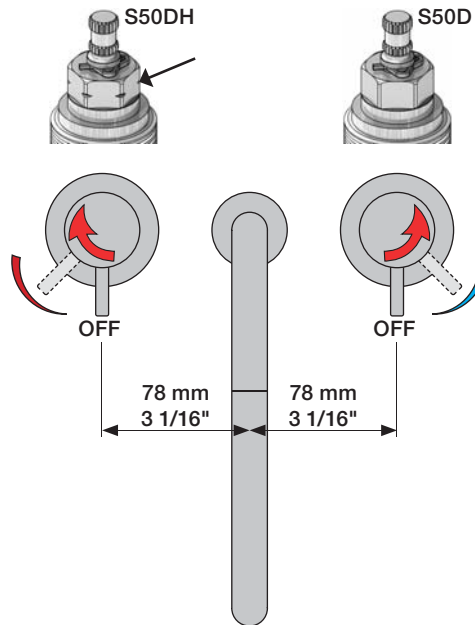

VOLA S50, S50D, S50DH
 VOLA KV3, KV4, KV9, KV10, KV15
 VOLA HV5, HV8, HV10
 VOLA SC2, SC4, SC6, SC8, SC11, SC13

Fitting instruction
 Montageanleitung
 Monteringsvejledning
 Monteringsvægledning
 Montage hanleiding
 Manuel de montage

Data, 3 Bar:

| | l/min. | Gal/min. |
|---------------------|--------|----------|
| S50: | 32,0 | 8.5 |
| KV3: | 30,0 | 7.9 |
| KV4: | 9,0 | 2.4 |
| KV10, 15: | 9,0 | 2.4 |
| HV5, 8, 10: | 9,0 | 2.4 |
| SC2, 4 (A24): | 16,0 | 4.2 |
| SC6, 8, 11, 13: (C) | 26,0 | 6.9 |

Max. 65°C, 150°F

- 090: KV4
- 090A: HV5
- 090B: HV8
- 090D: KV3, SC6, SC11
- 090E: KV9, SC8, SC13
- 090G: KV10
- 090H: KV15
- 090V: HV10

4A

| mm: | H | D | h |
|------|-----|-----|-----|
| 090 | 210 | 200 | 145 |
| 090A | 110 | 85 | 40 |
| 090B | 185 | 100 | 114 |
| 090C | 185 | 100 | 114 |
| 090D | 220 | 200 | 130 |
| 090E | 170 | 200 | 65 |
| 090G | 185 | 140 | 105 |
| 090H | 265 | 230 | 155 |
| 090I | 325 | 230 | 216 |
| 090V | 355 | 145 | 270 |

| Inches: | H | D | h |
|---------|---------|--------|---------|
| 090 | 8 1/2" | 8" | 5 3/4" |
| 090A | 4 1/4" | 3 1/2" | 1 1/2" |
| 090B | 7" | 4" | 4 1/2" |
| 090C | 7" | 4" | 4 1/2" |
| 090D | 8 3/4" | 8" | 5" |
| 090E | 6 3/4" | 8" | 2 1/2" |
| 090G | 7" | 5 1/2" | 4" |
| 090H | 10 1/2" | 9" | 6" |
| 090I | 12 3/4" | 9" | 8 1/2" |
| 090V | 14" | 5 3/4" | 10 1/2" |