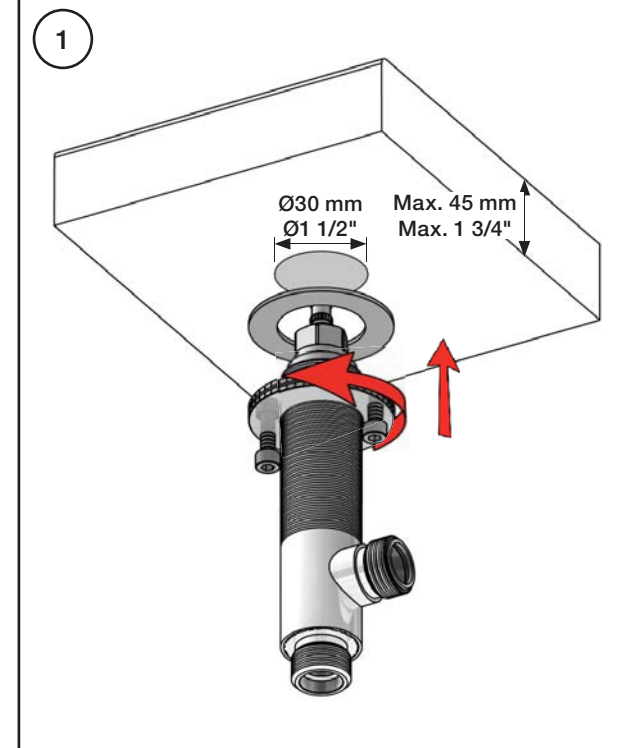

VOLA S50, S50D, S50DH
 VOLA KV3, KV4, KV9, KV10, KV15
 VOLA HV5, HV8, HV10
 VOLA SC2, SC4, SC6, SC8, SC11, SC13

Fitting instruction
 Montageanleitung
 Monteringsvejledning
 Monteringsvægledning
 Montage hanleiding
 Manuel de montage

Data, 3 Bar:

| | l/min. | Gal/min. |
|---------------------|--------|----------|
| S50: | 32,0 | 8.5 |
| KV3: | 30,0 | 7.9 |
| KV4: | 9,0 | 2.4 |
| KV10, 15: | 9,0 | 2.4 |
| HV5, 8, 10: | 9,0 | 2.4 |
| SC2, 4 (A24): | 16,0 | 4.2 |
| SC6, 8, 11, 13: (C) | 26,0 | 6.9 |

Max. 65°C, 150°F

- 090: KV4
- 090A: HV5
- 090B: HV8
- 090D: KV3, SC6, SC11
- 090E: KV9, SC8, SC13
- 090G: KV10
- 090H: KV15
- 090V: HV10

4A

| mm: | H | D | h |
|------|-----|-----|-----|
| 090 | 210 | 200 | 145 |
| 090A | 110 | 85 | 40 |
| 090B | 185 | 100 | 114 |
| 090C | 185 | 100 | 114 |
| 090D | 220 | 200 | 130 |
| 090E | 170 | 200 | 65 |
| 090G | 185 | 140 | 105 |
| 090H | 265 | 230 | 155 |
| 090I | 325 | 230 | 216 |
| 090V | 355 | 145 | 270 |

| Inches: | H | D | h |
|---------|---------|--------|---------|
| 090 | 8 1/2" | 8" | 5 3/4" |
| 090A | 4 1/4" | 3 1/2" | 1 1/2" |
| 090B | 7" | 4" | 4 1/2" |
| 090C | 7" | 4" | 4 1/2" |
| 090D | 8 3/4" | 8" | 5" |
| 090E | 6 3/4" | 8" | 2 1/2" |
| 090G | 7" | 5 1/2" | 4" |
| 090H | 10 1/2" | 9" | 6" |
| 090I | 12 3/4" | 9" | 8 1/2" |
| 090V | 14" | 5 3/4" | 10 1/2" |