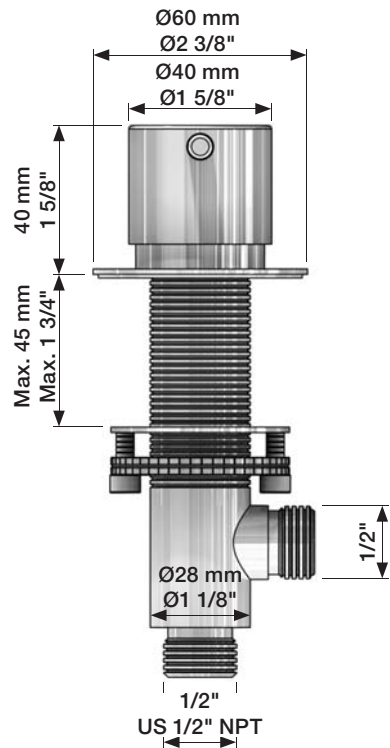

VOLA S50, S50D, S50DH
 VOLA KV3, KV4, KV9, KV10, KV15
 VOLA HV5, HV8, HV10
 VOLA SC2, SC4, SC6, SC8, SC11, SC13

Fitting instruction
 Montageanleitung
 Monteringsvejledning
 Monteringsvægledning
 Montage hanleiding
 Manuel de montage

Data, 3 Bar:

| | l/min. | Gal/min. |
|---------------------|--------|----------|
| S50: | 32,0 | 8.5 |
| KV3: | 30,0 | 7.9 |
| KV4: | 9,0 | 2.4 |
| KV10, 15: | 9,0 | 2.4 |
| HV5, 8, 10: | 9,0 | 2.4 |
| SC2, 4 (A24): | 16,0 | 4.2 |
| SC6, 8, 11, 13: (C) | 26,0 | 6.9 |

Max. 65°C, 150°F

- 090: KV4
- 090A: HV5
- 090B: HV8
- 090D: KV3, SC6, SC11
- 090E: KV9, SC8, SC13
- 090G: KV10
- 090H: KV15
- 090V: HV10

4A

| mm: | H | D | h |
|------|-----|-----|-----|
| 090 | 210 | 200 | 145 |
| 090A | 110 | 85 | 40 |
| 090B | 185 | 100 | 114 |
| 090C | 185 | 100 | 114 |
| 090D | 220 | 200 | 130 |
| 090E | 170 | 200 | 65 |
| 090G | 185 | 140 | 105 |
| 090H | 265 | 230 | 155 |
| 090I | 325 | 230 | 216 |
| 090V | 355 | 145 | 270 |

| Inches: | H | D | h |
|---------|---------|--------|---------|
| 090 | 8 1/2" | 8" | 5 3/4" |
| 090A | 4 1/4" | 3 1/2" | 1 1/2" |
| 090B | 7" | 4" | 4 1/2" |
| 090C | 7" | 4" | 4 1/2" |
| 090D | 8 3/4" | 8" | 5" |
| 090E | 6 3/4" | 8" | 2 1/2" |
| 090G | 7" | 5 1/2" | 4" |
| 090H | 10 1/2" | 9" | 6" |
| 090I | 12 3/4" | 9" | 8 1/2" |
| 090V | 14" | 5 3/4" | 10 1/2" |