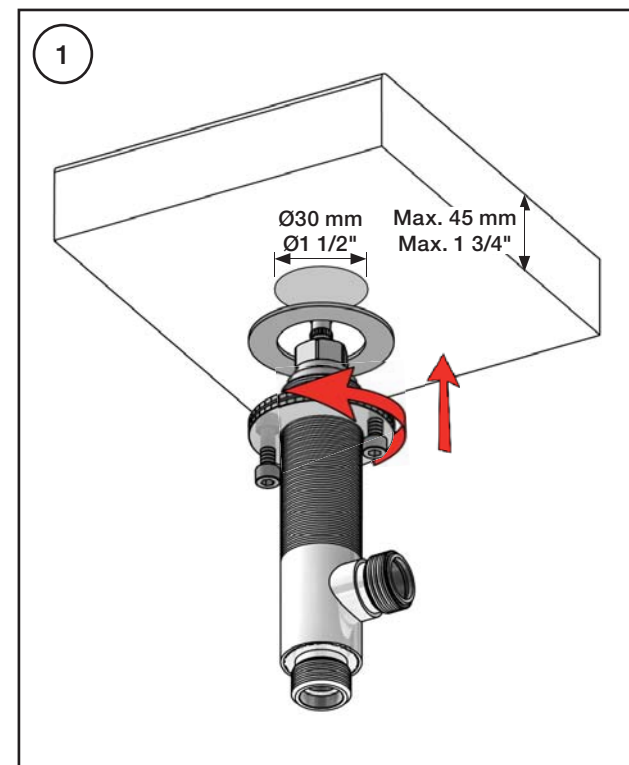

VOLA S50, S50D, S50DH  
 VOLA KV3, KV4, KV9, KV10, KV15  
 VOLA HV5, HV8, HV10  
 VOLA SC2, SC4, SC6, SC8, SC11, SC13

Fitting instruction  
 Montageanleitung  
 Monteringsvejledning  
 Monteringsvægledning  
 Montage hanleiding  
 Manuel de montage

**Data, 3 Bar:**

|                     | l/min. | Gal/min. |
|---------------------|--------|----------|
| S50:                | 32,0   | 8.5      |
| KV3:                | 30,0   | 7.9      |
| KV4:                | 9,0    | 2.4      |
| KV10, 15:           | 9,0    | 2.4      |
| HV5, 8, 10:         | 9,0    | 2.4      |
| SC2, 4 (A24):       | 16,0   | 4.2      |
| SC6, 8, 11, 13: (C) | 26,0   | 6.9      |

Max. 65°C, 150°F

4A

| mm:  | H   | D   | h   |
|------|-----|-----|-----|
| 090  | 210 | 200 | 145 |
| 090A | 110 | 85  | 40  |
| 090B | 185 | 100 | 114 |
| 090C | 185 | 100 | 114 |
| 090D | 220 | 200 | 130 |
| 090E | 170 | 200 | 65  |
| 090G | 185 | 140 | 105 |
| 090H | 265 | 230 | 155 |
| 090I | 325 | 230 | 216 |
| 090V | 355 | 145 | 270 |

| Inches: | H       | D      | h       |
|---------|---------|--------|---------|
| 090     | 8 1/2"  | 8"     | 5 3/4"  |
| 090A    | 4 1/4"  | 3 1/2" | 1 1/2"  |
| 090B    | 7"      | 4"     | 4 1/2"  |
| 090C    | 7"      | 4"     | 4 1/2"  |
| 090D    | 8 3/4"  | 8"     | 5"      |
| 090E    | 6 3/4"  | 8"     | 2 1/2"  |
| 090G    | 7"      | 5 1/2" | 4"      |
| 090H    | 10 1/2" | 9"     | 6"      |
| 090I    | 12 3/4" | 9"     | 8 1/2"  |
| 090V    | 14"     | 5 3/4" | 10 1/2" |