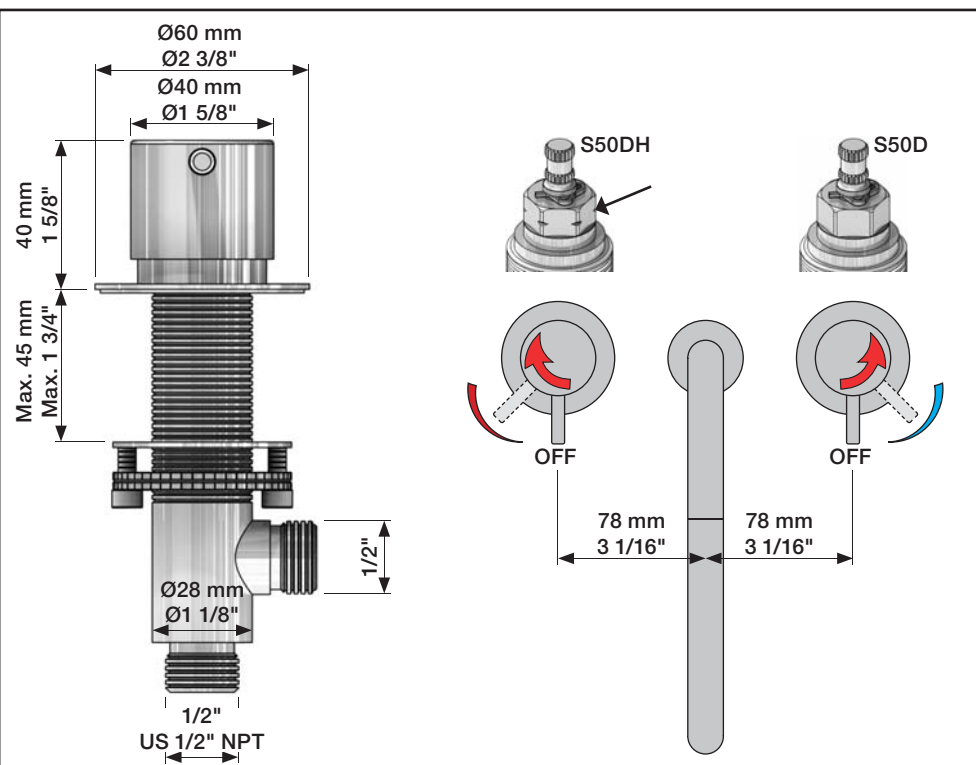

VOLA S50, S50D, S50DH  
 VOLA KV3, KV4, KV9, KV10, KV15  
 VOLA HV5, HV8, HV10  
 VOLA SC2, SC4, SC6, SC8, SC11, SC13

Fitting instruction  
 Montageanleitung  
 Monteringsvejledning  
 Monteringsvægledning  
 Montage hanleiding  
 Manuel de montage

**Data, 3 Bar:**

|                     | l/min. | Gal/min. |
|---------------------|--------|----------|
| S50:                | 32,0   | 8.5      |
| KV3:                | 30,0   | 7.9      |
| KV4:                | 9,0    | 2.4      |
| KV10, 15:           | 9,0    | 2.4      |
| HV5, 8, 10:         | 9,0    | 2.4      |
| SC2, 4 (A24):       | 16,0   | 4.2      |
| SC6, 8, 11, 13: (C) | 26,0   | 6.9      |

Max. 65°C, 150°F

4A

| mm:  | H   | D   | h   |
|------|-----|-----|-----|
| 090  | 210 | 200 | 145 |
| 090A | 110 | 85  | 40  |
| 090B | 185 | 100 | 114 |
| 090C | 185 | 100 | 114 |
| 090D | 220 | 200 | 130 |
| 090E | 170 | 200 | 65  |
| 090G | 185 | 140 | 105 |
| 090H | 265 | 230 | 155 |
| 090I | 325 | 230 | 216 |
| 090V | 355 | 145 | 270 |

| Inches: | H       | D      | h       |
|---------|---------|--------|---------|
| 090     | 8 1/2"  | 8"     | 5 3/4"  |
| 090A    | 4 1/4"  | 3 1/2" | 1 1/2"  |
| 090B    | 7"      | 4"     | 4 1/2"  |
| 090C    | 7"      | 4"     | 4 1/2"  |
| 090D    | 8 3/4"  | 8"     | 5"      |
| 090E    | 6 3/4"  | 8"     | 2 1/2"  |
| 090G    | 7"      | 5 1/2" | 4"      |
| 090H    | 10 1/2" | 9"     | 6"      |
| 090I    | 12 3/4" | 9"     | 8 1/2"  |
| 090V    | 14"     | 5 3/4" | 10 1/2" |