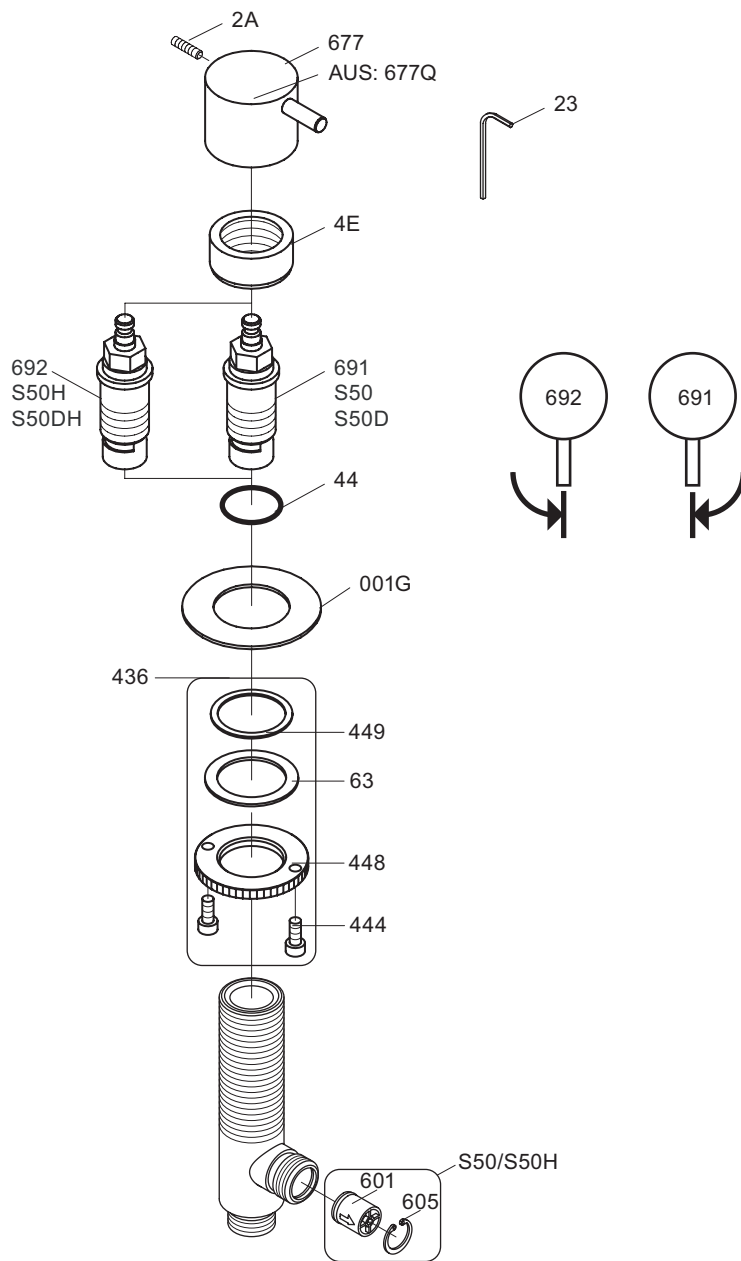

**Data, 3 Bar:**

|                     | l/min. | Gal/min. |
|---------------------|--------|----------|
| S50:                | 32,0   | 8.5      |
| KV3:                | 30,0   | 7.9      |
| KV4:                | 9,0    | 2.4      |
| KV10, 15:           | 9,0    | 2.4      |
| HV5, 8, 10:         | 9,0    | 2.4      |
| SC2, 4 (A24):       | 16,0   | 4.2      |
| SC6, 8, 11, 13: (C) | 26,0   | 6.9      |

Max. 65°C, 150°F

4A

| mm:  | H   | D   | h   |
|------|-----|-----|-----|
| 090  | 210 | 200 | 145 |
| 090A | 110 | 85  | 40  |
| 090B | 185 | 100 | 114 |
| 090C | 185 | 100 | 114 |
| 090D | 220 | 200 | 130 |
| 090E | 170 | 200 | 65  |
| 090G | 185 | 140 | 105 |
| 090H | 265 | 230 | 155 |
| 090I | 325 | 230 | 216 |
| 090V | 355 | 145 | 270 |

| Inches: | H       | D      | h       |
|---------|---------|--------|---------|
| 090     | 8 1/2"  | 8"     | 5 3/4"  |
| 090A    | 4 1/4"  | 3 1/2" | 1 1/2"  |
| 090B    | 7"      | 4"     | 4 1/2"  |
| 090C    | 7"      | 4"     | 4 1/2"  |
| 090D    | 8 3/4"  | 8"     | 5"      |
| 090E    | 6 3/4"  | 8"     | 2 1/2"  |
| 090G    | 7"      | 5 1/2" | 4"      |
| 090H    | 10 1/2" | 9"     | 6"      |
| 090I    | 12 3/4" | 9"     | 8 1/2"  |
| 090V    | 14"     | 5 3/4" | 10 1/2" |

**VOLA S50/S50H**  
**VOLA S50D/S50DH**

Date  
 Sep. 09

Rev.  
 2

Sheet  
 SB 31.3