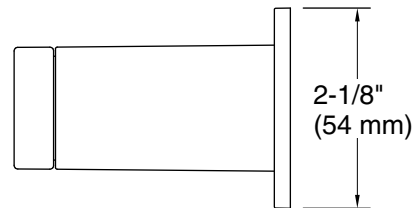

Recommended Products/Accessories

- K-31507-TA bath towel with Tatami weave, 30" x 58"
- K-31507-TE bath towel with Terry weave, 30" x 58"
- K-31507-TX bath towel with Textured weave, 30" x 58"

Codes/Standards

Technical Information

All product dimensions are nominal.

Installation Type: Wall-mount

Material: Zinc

Notes

Install this product according to the installation instructions.

CAUTION: Risk of personal injury. Do not install these products in any area where they are likely to be used inadvertently as a grab bar or support bar. These products are not designed or intended for use as a grab bar or support bar.