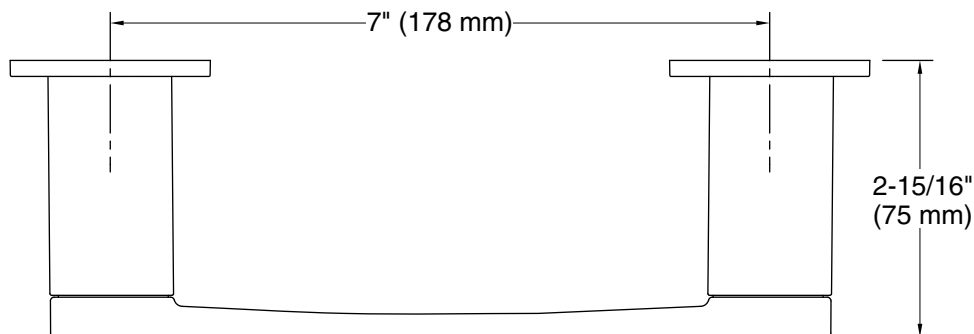

Honesty®
Toilet paper holder
K-26638

Features

- Coordinates with Honesty faucets and showering components to complete your bathroom.

Material

- Premium metal construction for durability and reliability.
- KOHLER finishes resist corrosion and tarnishing.

Technical Information

All product dimensions are nominal.

Installation Type: Wall-mount

Material: Zinc

Notes

Install this product according to the installation instructions.

CAUTION: Risk of personal injury. Do not install these products in any area where they are likely to be used inadvertently as a grab bar or support bar. These products are not designed or intended for use as a grab bar or support bar.