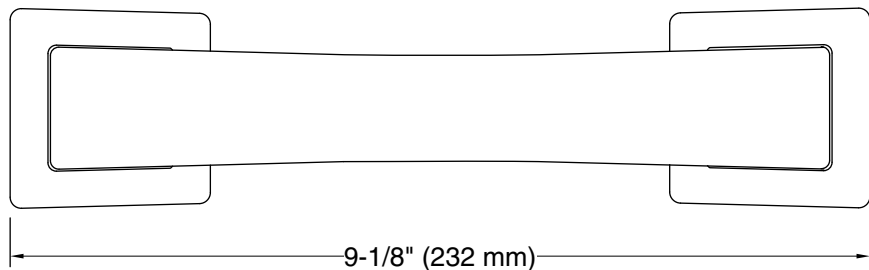

Honesty®
Toilet paper holder
K-26638

Features

- Coordinates with Honesty faucets and showering components to complete your bathroom.

Material

- Premium metal construction for durability and reliability.
- KOHLER finishes resist corrosion and tarnishing.

Recommended Products/Accessories

- K-31507-TA bath towel with Tatami weave, 30" x 58"
- K-31507-TE bath towel with Terry weave, 30" x 58"
- K-31507-TX bath towel with Textured weave, 30" x 58"

Codes/Standards

Technical Information

All product dimensions are nominal.

Installation Type: Wall-mount

Material: Zinc

Notes

Install this product according to the installation instructions.

CAUTION: Risk of personal injury. Do not install these products in any area where they are likely to be used inadvertently as a grab bar or support bar. These products are not designed or intended for use as a grab bar or support bar.