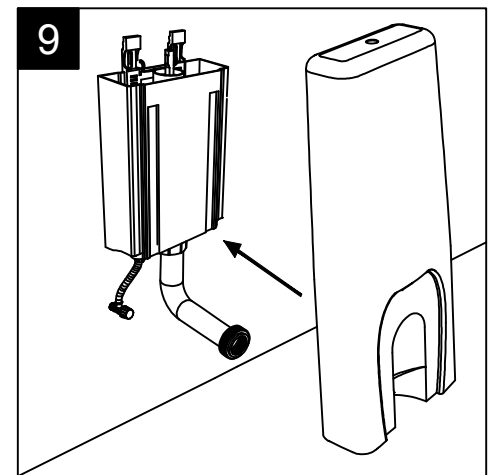

Giuda all'installazione dei vasi con cassetta monoblocco a colonna
Serie: TOUCH – OZ – BOX – GLASS – TIME

Installation guide for wc's with monoblock column cistern
Series: TOUCH – OZ – BOX – GLASS - TIME

①