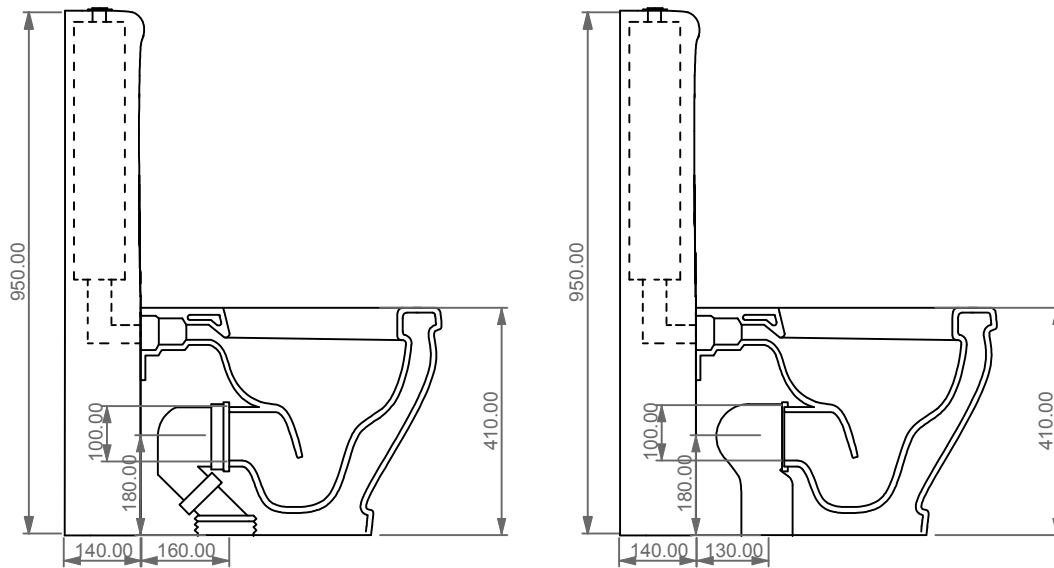

TIWC01 Vaso a terra Time scarico a parete convertibile a pavimento con curva tecnica Time wc back to wall, wall drain suitable for floor drain with technical elbow

TICIMBL Cassetta a colonna per wc a terra Time Column cistern to suite for Time wc back to wall

Con connessione eccentrica per scarico a suolo.
With outlying drainage connector for floor trap.

SECTION

raccordo entrata acqua
inlet water pipe

Designation	
Vaso monoblocco Time Time wc monoblock	
Scale	<p>This drawing including the respectivedata may neither be duplicated nor modified nor altered without the consent of GSG Ceramic Design. The use of the data/technical drawings take place at users own risk and under exclusion of any liability of GSG Ceramic Design. The dimensions are not binding; products are subject to changes. Measurement shown may be subjected to small variations or are indicative.</p>
1:10	
cod. TIWC01 - TICIMBL	

Giuda all'installazione dei vasi con cassetta monoblocco a colonna
Serie: TOUCH – OZ – BOX – GLASS – TIME

Installation guide for wc's with monoblock column cistern
Series: TOUCH – OZ – BOX – GLASS - TIME

①

Giuda all'installazione dei vasi con cassetta monoblocco a colonna

Serie: TOUCH – OZ – BOX – GLASS – TIME

Installation guide for wc's with monoblock column cistern

Series: TOUCH – OZ – BOX – GLASS - TIME