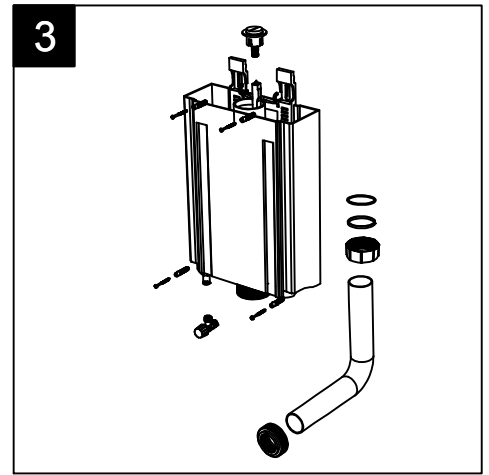

Giuda all'installazione dei vasi con cassetta monoblocco a colonna
Serie: TOUCH – OZ – BOX – GLASS – TIME

Installation guide for wc's with monoblock column cistern
Series: TOUCH – OZ – BOX – GLASS - TIME

①