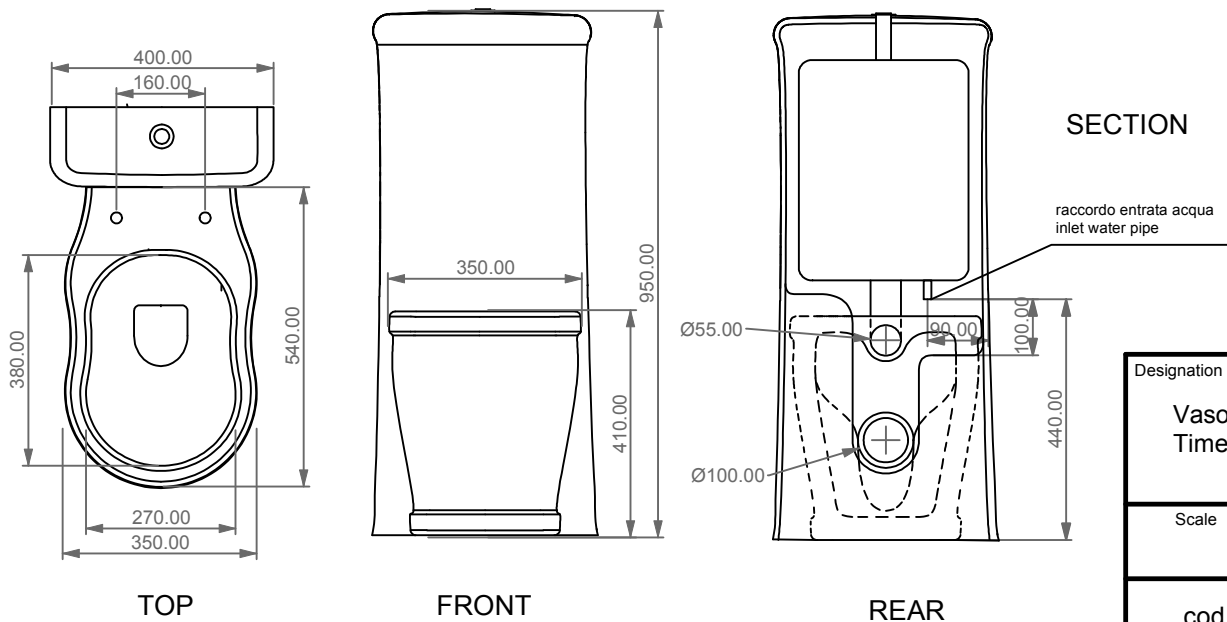

TIWC01 Vaso a terra Time scarico a parete convertibile a pavimento con curva tecnica Time wc back to wall, wall drain suitable for floor drain with technical elbow

TICIMBL Cassetta a colonna per wc a terra Time Column cistern to suite for Time wc back to wall

Con connessione eccentrica per scarico a suolo.
With outlying drainage connector for floor trap.

SECTION

raccordo entrata acqua
inlet water pipe

Designation	
Vaso monoblocco Time Time wc monoblock	
Scale	<p>This drawing including the respectivedata may neither be duplicated nor modified nor altered without the consent of GSG Ceramic Design. The use of the data/technical drawings take place at users own risk and under exclusion of any liability of GSG Ceramic Design. The dimensions are not binding; products are subject to changes. Measurement shown may be subjected to small variations or are indicative.</p>
1:10	
cod. TIWC01 - TICIMBL	

Giuda all'installazione dei vasi con cassetta monoblocco a colonna
Serie: TOUCH – OZ – BOX – GLASS – TIME

Installation guide for wc's with monoblock column cistern
Series: TOUCH – OZ – BOX – GLASS - TIME

①

Giuda all'installazione dei vasi con cassetta monoblocco a colonna

Serie: TOUCH – OZ – BOX – GLASS – TIME

Installation guide for wc's with monoblock column cistern

Series: TOUCH – OZ – BOX – GLASS - TIME