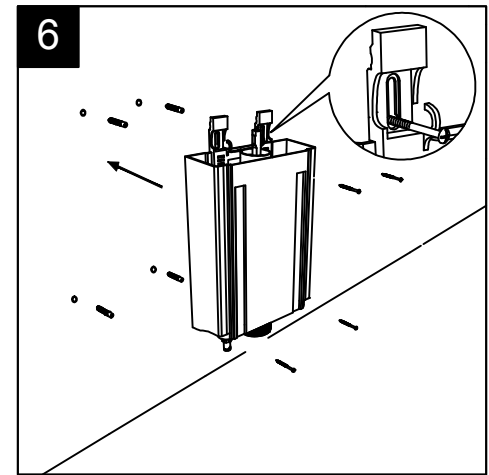

Giuda all'installazione dei vasi con cassetta monoblocco a colonna
Serie: TOUCH – OZ – BOX – GLASS – TIME

Installation guide for wc's with monoblock column cistern
Series: TOUCH – OZ – BOX – GLASS - TIME

①