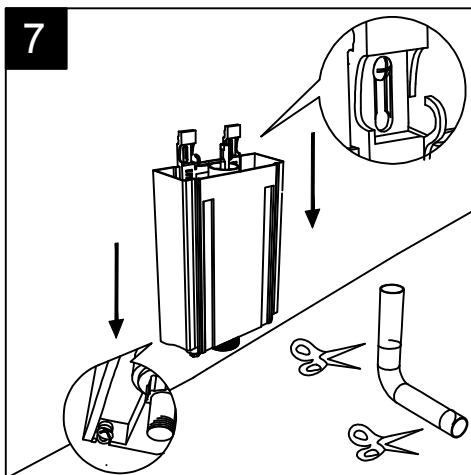

Giuda all'installazione dei vasi con cassetta monoblocco a colonna
Serie: TOUCH – OZ – BOX – GLASS – TIME

Installation guide for wc's with monoblock column cistern
Series: TOUCH – OZ – BOX – GLASS - TIME

①