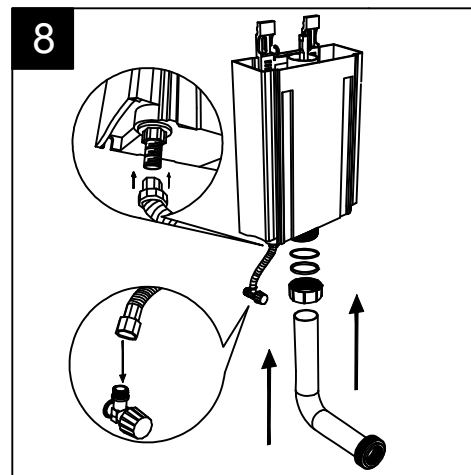

Giuda all'installazione dei vasi con cassetta monoblocco a colonna
Serie: TOUCH – OZ – BOX – GLASS – TIME

Installation guide for wc's with monoblock column cistern
Series: TOUCH – OZ – BOX – GLASS - TIME

①