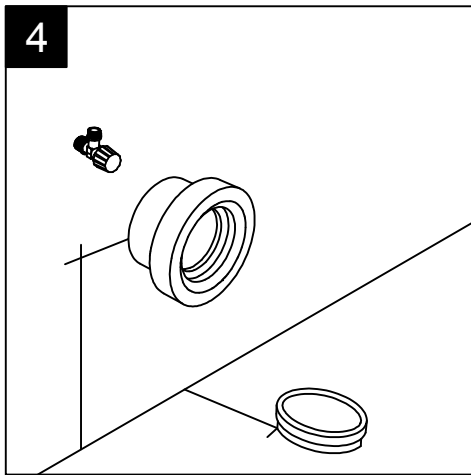

Giuda all'installazione dei vasi con cassetta monoblocco a colonna
Serie: TOUCH – OZ – BOX – GLASS – TIME

Installation guide for wc's with monoblock column cistern
Series: TOUCH – OZ – BOX – GLASS - TIME

①