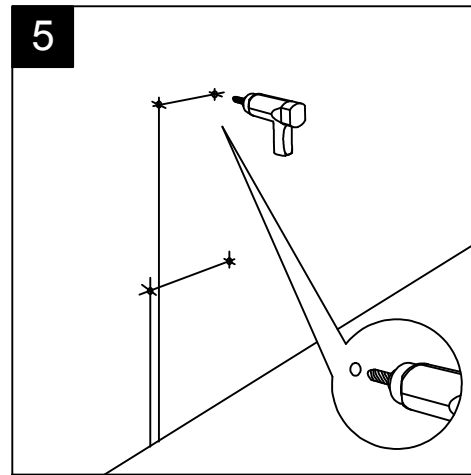

Giuda all'installazione dei vasi con cassetta monoblocco a colonna
Serie: TOUCH – OZ – BOX – GLASS – TIME

Installation guide for wc's with monoblock column cistern
Series: TOUCH – OZ – BOX – GLASS - TIME

①