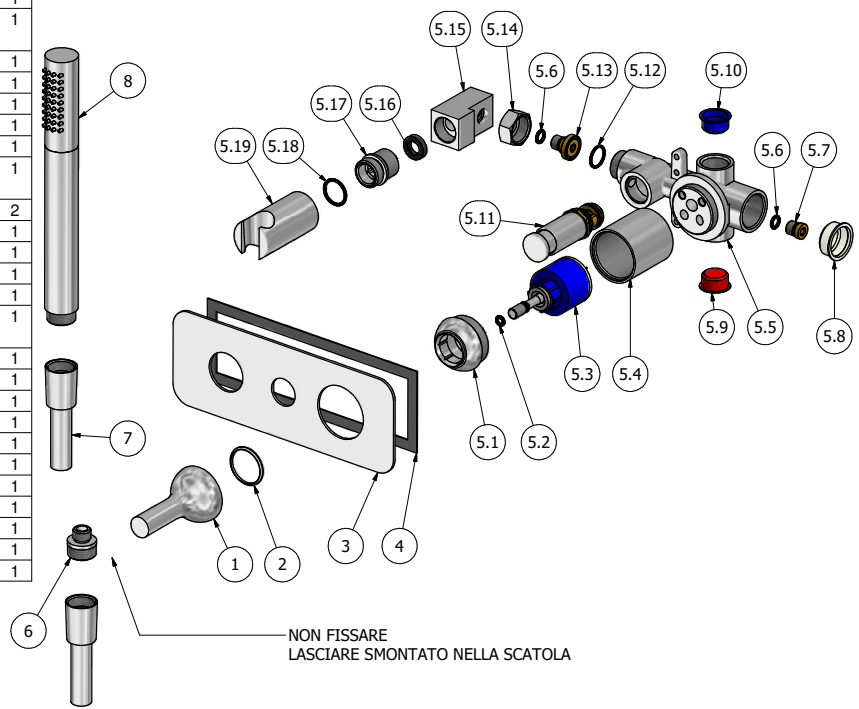

Dimensions

Cartridge

IB 35 mms Ceramics Discs Cartridge

Treaded fitting

Treaded fitting G1/2" female inlet, G3/4" female outlet

Aerator

Flow Rate (+/-10%)

1 BAR	2 BAR	3 BAR
11.6 l/min	16.3 l/min	20.1 l/min

P.IVA 01785230986
capitale sociale
€420.000,00 i.v.

www.weareib.it

WE ARE IB

Elenco parti			
ELEM	CODICE	NUMERO DI MAGAZZINO	QT
1	AQ0010957	Lever Ø42 Ø16 H70 M8	1
2	AQ0010962	Antifriction ring Ø29.5 Ø26.2 H1.9	1
3	AQ0014136	Plate 200x75x2	1
4	AQ0014140	Rubber packing double-sided tape 190x65x8x1	1
5	CP313CC-2	Preassembled recessed mixer 2 ways	1
5.1	AC0011487	Cartridge fixing nut M37x1.5 H22.5 Ø41.2	1
5.2	AQ0001410	OR 4.2x1.9 NBR 70 SH	1
5.3	AQ0010964	Ceramic cartridge Ø35 with rod M8	1
5.4	AC0011486	Cartridge holder Ø41 H43.6 M37x1.5	1
5.5	CC0002233	Recessed shower mixer body 2 way M37x1.5 horizz	1
5.6	AQ0001330	OR 6.75x1.78 NBR 70 SH	2
5.7	AS0010770	Plug M10x1 H12	1
5.8	AQ0013460	Protecting cap thread Ø24.5	1
5.9	AQ0014537	Red thread's protecting cap Ø19	1
5.10	AQ0014538	Blu thread's protecting cap Ø19	1
5.11	CP11815CC-1	Diverter	1
5.12	AQ0001380	OR 14x1.5 NBR 70 SH	1
5.13	AS0012467	Connection piece Ø18.5 M10x1 H16.5	1
5.14	AQ0014661	Nut G1/2" F H11	1
5.15	AC0012365	Support 25x25 H46 G1/2" M10x1	1
5.16	AQ0014583	Rubber packing G1/2" H4	1
5.17	AC0012388	Nipple G1/2" G1/2" H26	1
5.18	AQ0004630	OR 17.16x1.78 NBR 70 SH	1
5.19	AQ0014201	Hand shower's support Ø30 L85	1
6	AQ0014235	Insert for handshower G1/2" H21	1
7	AQ0010066	Chromalux hose L150	1
8	AQ0013557	Onair hand shower	1