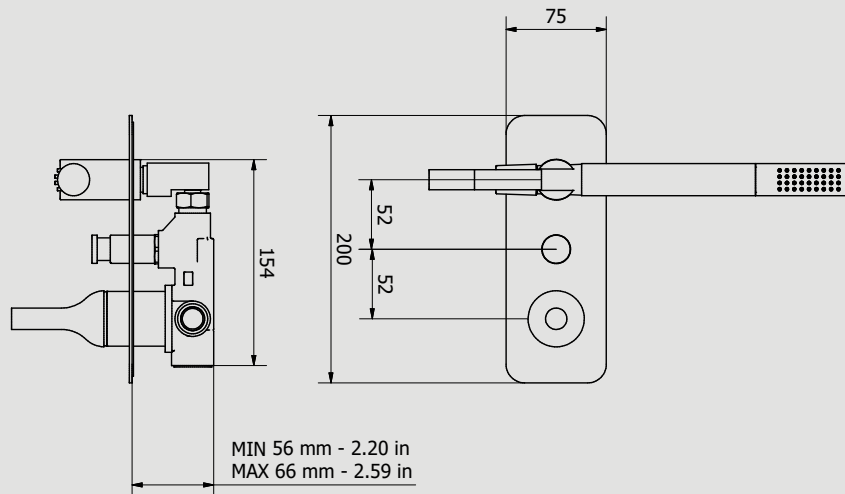

WE ARE IB

Collection

BATLÒ

Article

BI313

Description

Two built-in schower with hand shower

Box Dimensions

370 x 270 x 80 mm

Weight

2.5 kg

Finishes

- CC** CHROME
- CF** BLACK CHROME
- BG** GLOSSY WHITE
- NG** GLOSSY BLACK
- SS** BRUSHED NICKEL
- CS** BRUSHED BLACK CHROME
- BO** MATT WHITE
- NP** MATT BLACK
- OO** GOLD
- BB** ANTIQUE BRONZE
- II** PALE GOLD
- RR** ANTIQUE COPPER
- ORS** ROSE GOLD
- ON** NATURAL BRASS
- IS** BRUSHED PALE GOLD
- HH** PVD CHOCOLATE

Dimensions

Cartridge

IB 35 mms Ceramics Discs Cartridge

Treaded fitting

Treaded fitting G1/2" female inlet, G3/4" female outlet

Aerator

Flow Rate (+/-10%)

1 BAR	2 BAR	3 BAR
11.6 l/min	16.3 l/min	20.1 l/min