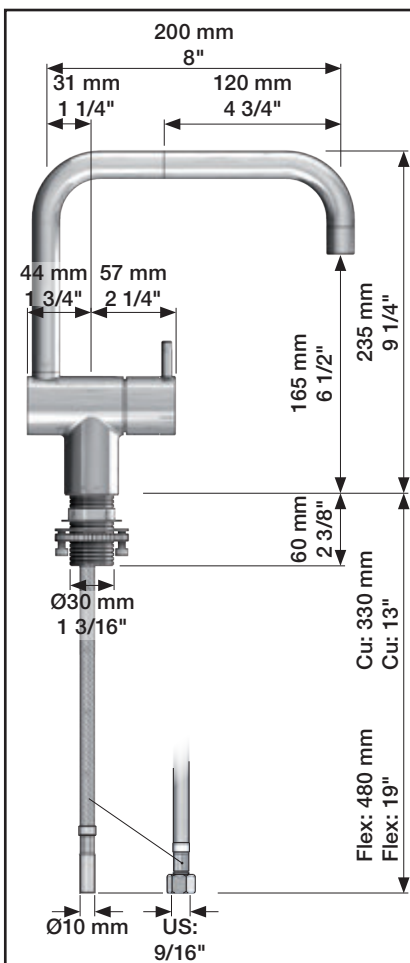

VOLA KV1

Fitting instruction
 Montageanleitung
 Monteringsvejledning
 Monteringsvægledning
 Montage hanleiding
 Manuel de montage

 **GODKENDT
 TIL DRILLEKVVAND**
 04/00019
 04/00021

Data, 3 Bar /43.5 Psi:

	l/min.	Gal/min.
KV1:	9,0	2.4
KV1US:	4,5	1.2

 Max. 65°C, 150°F

4

5

Col. 02, 04, 05, 06, 08, 09, 12, 14, 15, 16, 17, 18,
19, 20, 21, 25, 27, 60, 61, 62, 63, 64, 65, 66

5a

Col. 40

Operation
Bedienung
BetjeningBruk
Bedienung
Fonctionnement

Colour: paint + 16, 19, 20

Cu:
KV1: Ø10
KV1US: Ø3/8"
KV1Q: Ø3/8"

SPX:
KV1US: 480 mm
9/16"

- NR.10/L/M: VR20, VR22, VR273/L/M, VR294, VR295
 VR17L4K: VR15P, VR16L4, VR17L (US Standard)
 VR17L5K: VR15P, VR16L5, VR17L
 VR17L9K: VR15P, VR16L9, VR17L
 VR17LSK: VR15P, VR16LS, VR17L
 VR30: VR15P, VR16L9, VR17L, VR29, 4xVR31, VR35, VR1902 (F40) (and KV1 from 1972 - 1996)
 VR132: VR15P, VR16L9, VR17L, 2xVR31, 2xVR558, VR1902 (2013 - 06. 2016)
 VR133: VR15P, VR16L9, VR17L, VR24, 4xVR31, VR113, VR1902 (1997 - 2012)
 VR230: VR15P, VR16L9, VR17L, 2xVR118, VR229, VR235, 4xVR558, VR1902 (06-2016 -)
 VR117K: VR116, VR117, VR118, 2xVR558, VR1902
 VR277K: VR22, VR269, VR277
 VR297/L/M: VR20, VR22, VR269, VR273/L/M, VR277, VR294, VR295, VR296
 VR433: VR261, VR263, VR440, VR442, 2xVR444

vola
Lunavej 2
DK-8700 Horsens
Tlf : + 45 7023 5500
sales@vola.com
www.vola.com

KV1 Family:

KV1: /250, /300
 KV1L: /250, /300
 KV1M: /250, /300

Date
Jun. 16

Rev.
8

Sheet
SB25.2