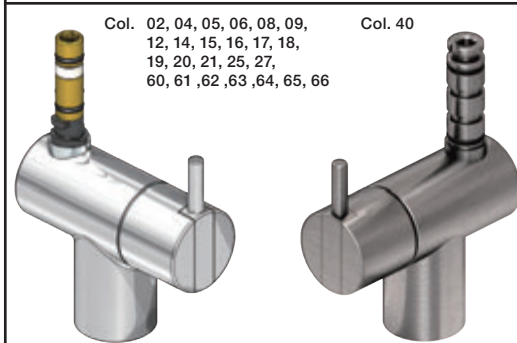

VOLA KV1

Fitting instruction
 Montageanleitung
 Monteringsvejledning
 Monteringsvægledning
 Montage hanleiding
 Manuel de montage

 **GODKENDT
 TIL DRILLEKVVAND**
 04/00019
 04/00021

Data, 3 Bar /43.5 Psi:

	l/min.	Gal/min.
KV1:	9,0	2.4
KV1US:	4,5	1.2

 Max. 65°C, 150°F

4

5

Col. 02, 04, 05, 06, 08, 09, 12, 14, 15, 16, 17, 18,
19, 20, 21, 25, 27, 60, 61, 62, 63, 64, 65, 66

5a

Col. 40

Operation
Bedienung
BetjeningBruk
Bedienung
Fonctionnement

Colour: paint + 16, 19, 20

Cu:
KV1: Ø10
KV1US: Ø3/8"
KV1Q: Ø3/8"

SPX:
KV1US: 480 mm
9/16"

- NR.10/L/M: VR20, VR22, VR273/L/M, VR294, VR295
 VR17L4K: VR15P, VR16L4, VR17L (US Standard)
 VR17L5K: VR15P, VR16L5, VR17L
 VR17L9K: VR15P, VR16L9, VR17L
 VR17LSK: VR15P, VR16LS, VR17L
 VR30: VR15P, VR16L9, VR17L, VR29, 4xVR31, VR35, VR1902 (F40) (and KV1 from 1972 - 1996)
 VR132: VR15P, VR16L9, VR17L, 2xVR31, 2xVR558, VR1902 (2013 - 06. 2016)
 VR133: VR15P, VR16L9, VR17L, VR24, 4xVR31, VR113, VR1902 (1997 - 2012)
 VR230: VR15P, VR16L9, VR17L, 2xVR118, VR229, VR235, 4xVR558, VR1902 (06-2016 -)
 VR117K: VR116, VR117, VR118, 2xVR558, VR1902
 VR277K: VR22, VR269, VR277
 VR297/L/M: VR20, VR22, VR269, VR273/L/M, VR277, VR294, VR295, VR296
 VR433: VR261, VR263, VR440, VR442, 2xVR444