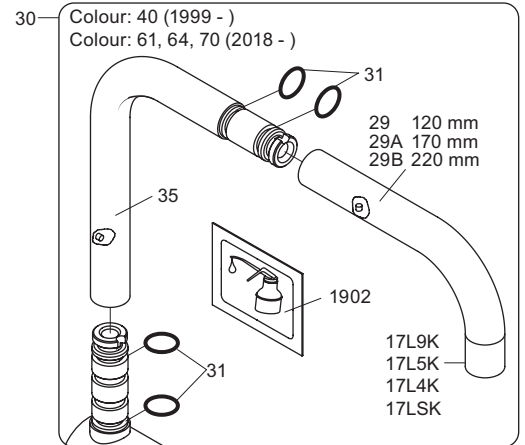

VOLA KV1

Fitting instruction
 Montageanleitung
 Monteringsvejledning
 Monteringsvægledning
 Montage hanleiding
 Manuel de montage

 **GODKENDT
 TIL DRILLEKVVAND**
 04/00019
 04/00021

Data, 3 Bar /43.5 Psi:

	l/min.	Gal/min.
KV1:	9,0	2.4
KV1US:	4,5	1.2

 Max. 65°C, 150°F

4

5

Col. 02, 04, 05, 06, 08, 09, 12, 14, 15, 16, 17, 18,
19, 20, 21, 25, 27, 60, 61, 62, 63, 64, 65, 66

5a

Col. 40

Operation
Bedienung
BetjeningBruk
Bedienung
Fonctionnement

Colour: paint + 16, 19, 20

Cu:
KV1: Ø10
KV1US: Ø3/8"
KV1Q: Ø3/8"

SPX:
KV1US: 480 mm
9/16"

- NR.10/L/M: VR20, VR22, VR273/L/M, VR294, VR295
 VR17L4K: VR15P, VR16L4, VR17L (US Standard)
 VR17L5K: VR15P, VR16L5, VR17L
 VR17L9K: VR15P, VR16L9, VR17L
 VR17LSK: VR15P, VR16LS, VR17L
 VR30: VR15P, VR16L9, VR17L, VR29, 4xVR31, VR35, VR1902 (F40) (and KV1 from 1972 - 1996)
 VR132: VR15P, VR16L9, VR17L, 2xVR31, 2xVR558, VR1902 (2013 - 06. 2016)
 VR133: VR15P, VR16L9, VR17L, VR24, 4xVR31, VR113, VR1902 (1997 - 2012)
 VR230: VR15P, VR16L9, VR17L, 2xVR118, VR229, VR235, 4xVR558, VR1902 (06-2016 -)
 VR117K: VR116, VR117, VR118, 2xVR558, VR1902
 VR277K: VR22, VR269, VR277
 VR297/L/M: VR20, VR22, VR269, VR273/L/M, VR277, VR294, VR295, VR296
 VR433: VR261, VR263, VR440, VR442, 2xVR444