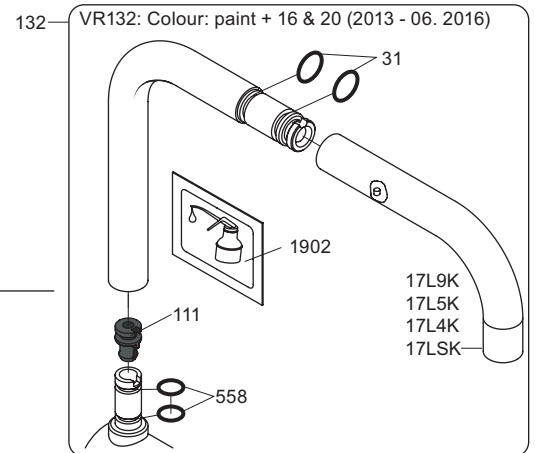

VOLA KV1

Fitting instruction
 Montageanleitung
 Monteringsvejledning
 Monteringsvægledning
 Montage hanleiding
 Manuel de montage

 **GODKENDT
 TIL DRILLEKVVAND**
 04/00019
 04/00021

Data, 3 Bar /43.5 Psi:

	l/min.	Gal/min.
KV1:	9,0	2.4
KV1US:	4,5	1.2

 Max. 65°C, 150°F

4

5

Col. 02, 04, 05, 06, 08, 09, 12, 14, 15, 16, 17, 18,
19, 20, 21, 25, 27, 60, 61, 62, 63, 64, 65, 66

5a

Col. 40

Operation
Bedienung
BetjeningBruk
Bedienung
Fonctionnement

Colour: paint + 16, 19, 20

Cu:
KV1: Ø10
KV1US: Ø3/8"
KV1Q: Ø3/8"

SPX:
KV1US: 480 mm
9/16"

- NR.10/L/M: VR20, VR22, VR273/L/M, VR294, VR295
 VR17L4K: VR15P, VR16L4, VR17L (US Standard)
 VR17L5K: VR15P, VR16L5, VR17L
 VR17L9K: VR15P, VR16L9, VR17L
 VR17LSK: VR15P, VR16LS, VR17L
 VR30: VR15P, VR16L9, VR17L, VR29, 4xVR31, VR35, VR1902 (F40) (and KV1 from 1972 - 1996)
 VR132: VR15P, VR16L9, VR17L, 2xVR31, 2xVR558, VR1902 (2013 - 06. 2016)
 VR133: VR15P, VR16L9, VR17L, VR24, 4xVR31, VR113, VR1902 (1997 - 2012)
 VR230: VR15P, VR16L9, VR17L, 2xVR118, VR229, VR235, 4xVR558, VR1902 (06-2016 -)
 VR117K: VR116, VR117, VR118, 2xVR558, VR1902
 VR277K: VR22, VR269, VR277
 VR297/L/M: VR20, VR22, VR269, VR273/L/M, VR277, VR294, VR295, VR296
 VR433: VR261, VR263, VR440, VR442, 2xVR444