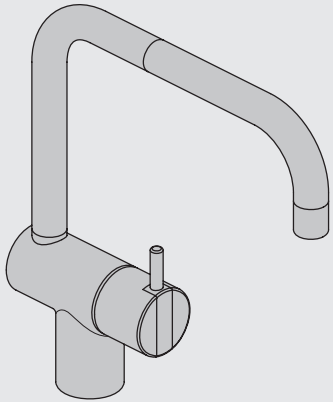

VOLA KV1

Fitting instruction
 Montageanleitung
 Monteringsvejledning
 Monteringsvægledning
 Montage hanleiding
 Manuel de montage

 **GODKENDT
 TIL DRILLEKVVAND**
 04/00019
 04/00021

Data, 3 Bar /43.5 Psi:

Colour: paint + 16, 19, 20

Cu:
KV1: Ø10
KV1US: Ø3/8"
KV1Q: Ø3/8"

SPX:
KV1US: 480 mm
9/16"

- NR.10/L/M: VR20, VR22, VR273/L/M, VR294, VR295
 VR17L4K: VR15P, VR16L4, VR17L (US Standard)
 VR17L5K: VR15P, VR16L5, VR17L
 VR17L9K: VR15P, VR16L9, VR17L
 VR17LSK: VR15P, VR16LS, VR17L
 VR30: VR15P, VR16L9, VR17L, VR29, 4xVR31, VR35, VR1902 (F40) (and KV1 from 1972 - 1996)
 VR132: VR15P, VR16L9, VR17L, 2xVR31, 2xVR558, VR1902 (2013 - 06. 2016)
 VR133: VR15P, VR16L9, VR17L, VR24, 4xVR31, VR113, VR1902 (1997 - 2012)
 VR230: VR15P, VR16L9, VR17L, 2xVR118, VR229, VR235, 4xVR558, VR1902 (06-2016 -)
 VR117K: VR116, VR117, VR118, 2xVR558, VR1902
 VR277K: VR22, VR269, VR277
 VR297/L/M: VR20, VR22, VR269, VR273/L/M, VR277, VR294, VR295, VR296
 VR433: VR261, VR263, VR440, VR442, 2xVR444