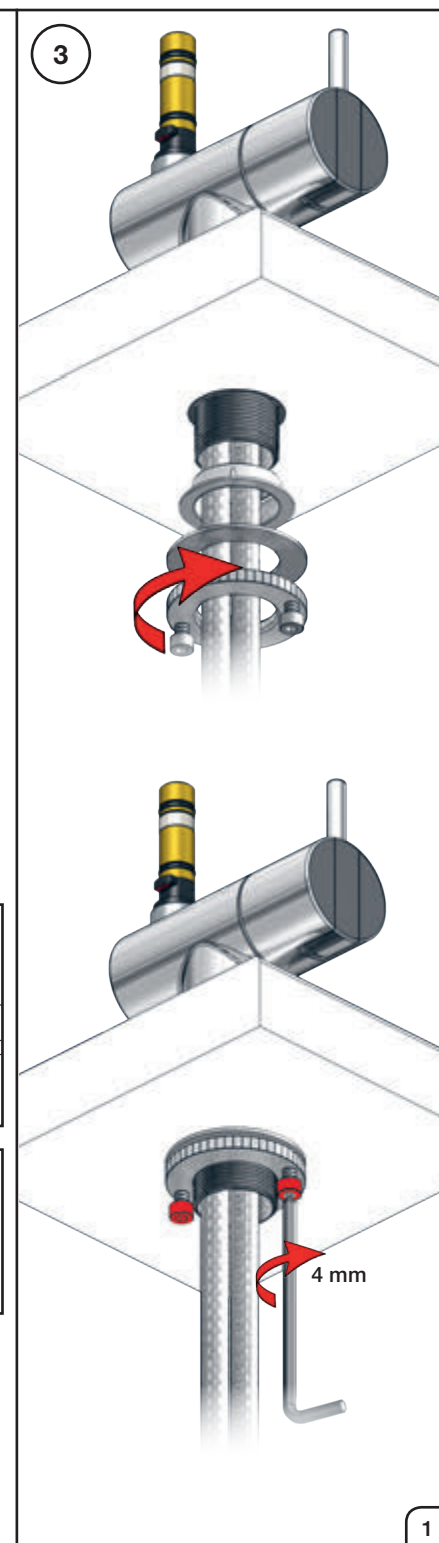

VOLA KV1

Fitting instruction
 Montageanleitung
 Monteringsvejledning
 Monteringsvægledning
 Montage hanleiding
 Manuel de montage

 **GODKENDT
 TIL DRILLEKVVAND**
 04/00019
 04/00021

Data, 3 Bar /43.5 Psi:

	l/min.	Gal/min.
KV1:	9,0	2.4
KV1US:	4,5	1.2

 Max. 65°C, 150°F

4

5

Col. 02, 04, 05, 06, 08, 09, 12, 14, 15, 16, 17, 18,
19, 20, 21, 25, 27, 60, 61, 62, 63, 64, 65, 66

5a

Col. 40

Operation
Bedienung
BetjeningBruk
Bedienung
Fonctionnement

Colour: paint + 16, 19, 20

Cu:
KV1: Ø10
KV1US: Ø3/8"
KV1Q: Ø3/8"

SPX:
KV1US: 480 mm
9/16"

- NR.10/L/M: VR20, VR22, VR273/L/M, VR294, VR295
 VR17L4K: VR15P, VR16L4, VR17L (US Standard)
 VR17L5K: VR15P, VR16L5, VR17L
 VR17L9K: VR15P, VR16L9, VR17L
 VR17LSK: VR15P, VR16LS, VR17L
 VR30: VR15P, VR16L9, VR17L, VR29, 4xVR31, VR35, VR1902 (F40) (and KV1 from 1972 - 1996)
 VR132: VR15P, VR16L9, VR17L, 2xVR31, 2xVR558, VR1902 (2013 - 06. 2016)
 VR133: VR15P, VR16L9, VR17L, VR24, 4xVR31, VR113, VR1902 (1997 - 2012)
 VR230: VR15P, VR16L9, VR17L, 2xVR118, VR229, VR235, 4xVR558, VR1902 (06-2016 -)
 VR117K: VR116, VR117, VR118, 2xVR558, VR1902
 VR277K: VR22, VR269, VR277
 VR297/L/M: VR20, VR22, VR269, VR273/L/M, VR277, VR294, VR295, VR296
 VR433: VR261, VR263, VR440, VR442, 2xVR444