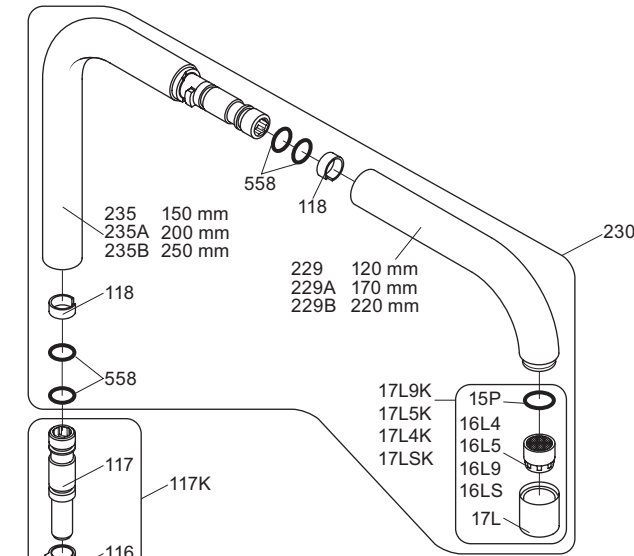

VOLA KV1

Fitting instruction
 Montageanleitung
 Monteringsvejledning
 Monteringsvægledning
 Montage hanleiding
 Manuel de montage

 **GODKENDT
 TIL DRILLEKVVAND**
 04/00019
 04/00021

Data, 3 Bar /43.5 Psi:

	l/min.	Gal/min.
KV1:	9,0	2.4
KV1US:	4,5	1.2

 Max. 65°C, 150°F

4

5

Col. 02, 04, 05, 06, 08, 09, 12, 14, 15, 16, 17, 18,
19, 20, 21, 25, 27, 60, 61, 62, 63, 64, 65, 66

5a

Col. 40

Operation
Bedienung
BetjeningBruk
Bedienung
Fonctionnement

Colour: paint + 16, 19, 20

Cu:
KV1: Ø10
KV1US: Ø3/8"
KV1Q: Ø3/8"

SPX:
KV1US: 480 mm
9/16"

- NR.10/L/M: VR20, VR22, VR273/L/M, VR294, VR295
 VR17L4K: VR15P, VR16L4, VR17L (US Standard)
 VR17L5K: VR15P, VR16L5, VR17L
 VR17L9K: VR15P, VR16L9, VR17L
 VR17LSK: VR15P, VR16LS, VR17L
 VR30: VR15P, VR16L9, VR17L, VR29, 4xVR31, VR35, VR1902 (F40) (and KV1 from 1972 - 1996)
 VR132: VR15P, VR16L9, VR17L, 2xVR31, 2xVR558, VR1902 (2013 - 06. 2016)
 VR133: VR15P, VR16L9, VR17L, VR24, 4xVR31, VR113, VR1902 (1997 - 2012)
 VR230: VR15P, VR16L9, VR17L, 2xVR118, VR229, VR235, 4xVR558, VR1902 (06-2016 -)
 VR117K: VR116, VR117, VR118, 2xVR558, VR1902
 VR277K: VR22, VR269, VR277
 VR297/L/M: VR20, VR22, VR269, VR273/L/M, VR277, VR294, VR295, VR296
 VR433: VR261, VR263, VR440, VR442, 2xVR444