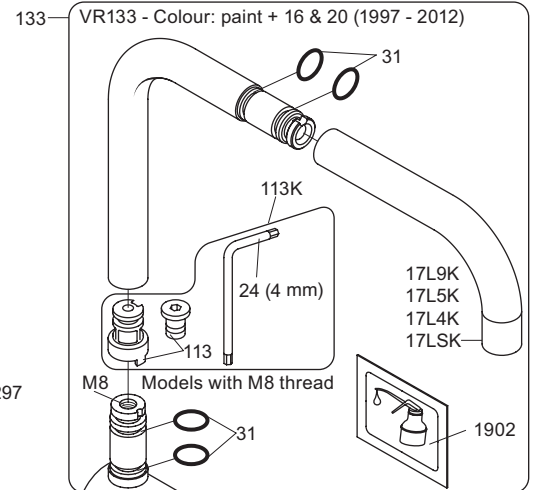

VOLA KV1

Fitting instruction
 Montageanleitung
 Monteringsvejledning
 Monteringsvægledning
 Montage hanleiding
 Manuel de montage

 **GODKENDT
 TIL DRILLEKVVAND**
 04/00019
 04/00021

Data, 3 Bar /43.5 Psi:

	l/min.	Gal/min.
KV1:	9,0	2.4
KV1US:	4,5	1.2

 Max. 65°C, 150°F

4

5

Col. 02, 04, 05, 06, 08, 09, 12, 14, 15, 16, 17, 18,
19, 20, 21, 25, 27, 60, 61, 62, 63, 64, 65, 66

5a

Col. 40

Operation
Bedienung
BetjeningBruk
Bedienung
Fonctionnement

Colour: paint + 16, 19, 20

Cu:
KV1: Ø10
KV1US: Ø3/8"
KV1Q: Ø3/8"

SPX:
KV1US: 480 mm
9/16"

- NR.10/L/M: VR20, VR22, VR273/L/M, VR294, VR295
 VR17L4K: VR15P, VR16L4, VR17L (US Standard)
 VR17L5K: VR15P, VR16L5, VR17L
 VR17L9K: VR15P, VR16L9, VR17L
 VR17LSK: VR15P, VR16LS, VR17L
 VR30: VR15P, VR16L9, VR17L, VR29, 4xVR31, VR35, VR1902 (F40) (and KV1 from 1972 - 1996)
 VR132: VR15P, VR16L9, VR17L, 2xVR31, 2xVR558, VR1902 (2013 - 06. 2016)
 VR133: VR15P, VR16L9, VR17L, VR24, 4xVR31, VR113, VR1902 (1997 - 2012)
 VR230: VR15P, VR16L9, VR17L, 2xVR118, VR229, VR235, 4xVR558, VR1902 (06-2016 -)
 VR117K: VR116, VR117, VR118, 2xVR558, VR1902
 VR277K: VR22, VR269, VR277
 VR297/L/M: VR20, VR22, VR269, VR273/L/M, VR277, VR294, VR295, VR296
 VR433: VR261, VR263, VR440, VR442, 2xVR444