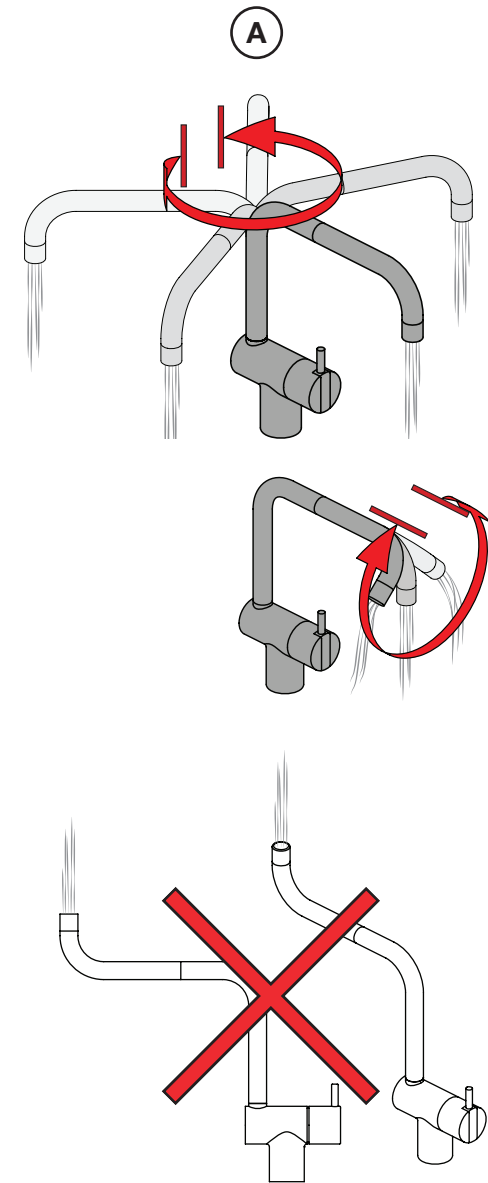

VOLA KV1

Fitting instruction
 Montageanleitung
 Monteringsvejledning
 Monteringsvægledning
 Montage hanleiding
 Manuel de montage

 **GODKENDT
 TIL DRILLEKVVAND**
 04/00019
 04/00021

Data, 3 Bar /43.5 Psi:

	l/min.	Gal/min.
KV1:	9,0	2.4
KV1US:	4,5	1.2

 Max. 65°C, 150°F

4

5

Col. 02, 04, 05, 06, 08, 09, 12, 14, 15, 16, 17, 18,
19, 20, 21, 25, 27, 60, 61, 62, 63, 64, 65, 66

5a

Col. 40

Operation
Bedienung
BetjeningBruk
Bedienung
Fonctionnement

Colour: paint + 16, 19, 20

Cu:
KV1: Ø10
KV1US: Ø3/8"
KV1Q: Ø3/8"

SPX:
KV1US: 480 mm
9/16"

- NR.10/L/M: VR20, VR22, VR273/L/M, VR294, VR295
 VR17L4K: VR15P, VR16L4, VR17L (US Standard)
 VR17L5K: VR15P, VR16L5, VR17L
 VR17L9K: VR15P, VR16L9, VR17L
 VR17LSK: VR15P, VR16LS, VR17L
 VR30: VR15P, VR16L9, VR17L, VR29, 4xVR31, VR35, VR1902 (F40) (and KV1 from 1972 - 1996)
 VR132: VR15P, VR16L9, VR17L, 2xVR31, 2xVR558, VR1902 (2013 - 06. 2016)
 VR133: VR15P, VR16L9, VR17L, VR24, 4xVR31, VR113, VR1902 (1997 - 2012)
 VR230: VR15P, VR16L9, VR17L, 2xVR118, VR229, VR235, 4xVR558, VR1902 (06-2016 -)
 VR117K: VR116, VR117, VR118, 2xVR558, VR1902
 VR277K: VR22, VR269, VR277
 VR297/L/M: VR20, VR22, VR269, VR273/L/M, VR277, VR294, VR295, VR296
 VR433: VR261, VR263, VR440, VR442, 2xVR444