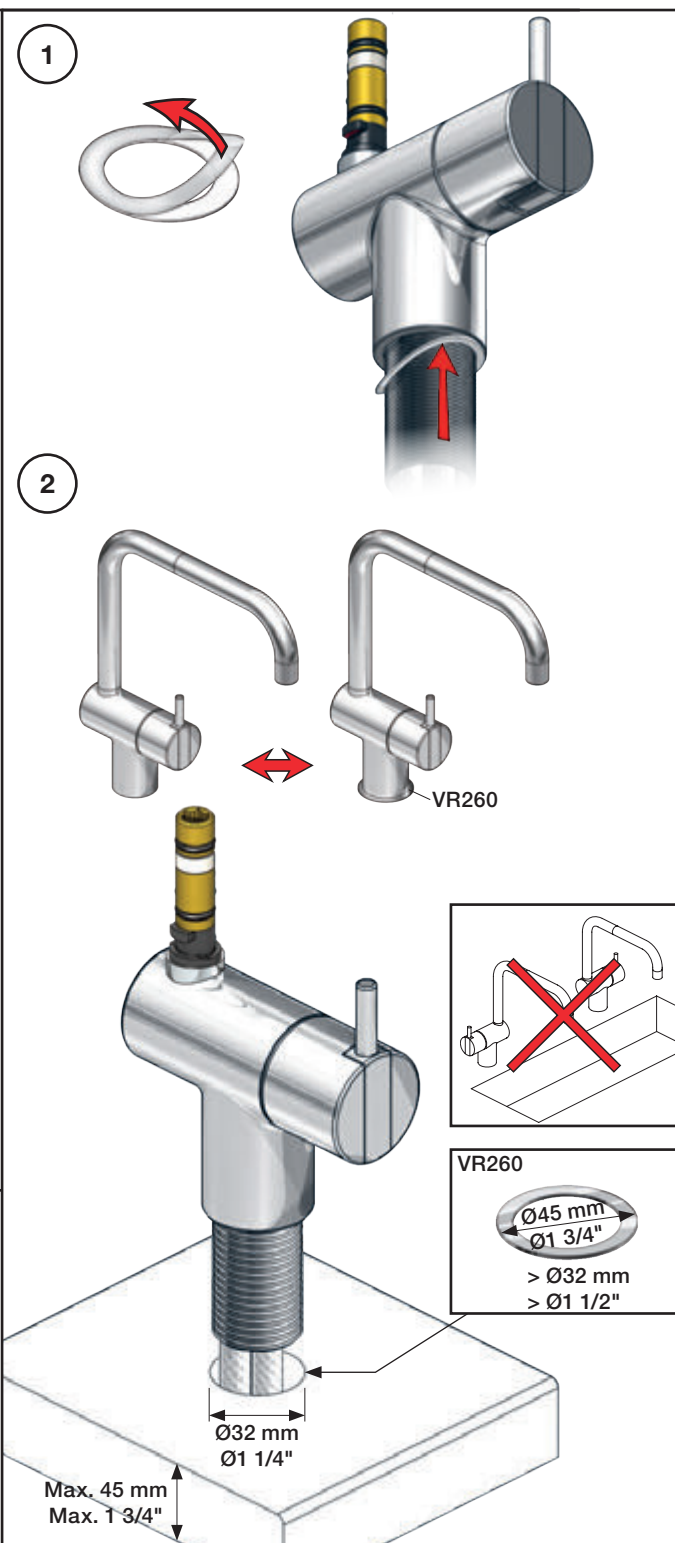

VOLA KV1

Fitting instruction
 Montageanleitung
 Monteringsvejledning
 Monteringsvægledning
 Montage hanleiding
 Manuel de montage

 **GODKENDT
 TIL DRILLEKVVAND**
 04/00019
 04/00021

Data, 3 Bar /43.5 Psi:

	l/min.	Gal/min.
KV1:	9,0	2.4
KV1US:	4,5	1.2

 Max. 65°C, 150°F

4

5

Col. 02, 04, 05, 06, 08, 09, 12, 14, 15, 16, 17, 18,
19, 20, 21, 25, 27, 60, 61, 62, 63, 64, 65, 66

5a

Col. 40

Operation
Bedienung
BetjeningBruk
Bedienung
Fonctionnement

Colour: paint + 16, 19, 20

Cu:
KV1: Ø10
KV1US: Ø3/8"
KV1Q: Ø3/8"

SPX:
KV1US: 480 mm
9/16"

- NR.10/L/M: VR20, VR22, VR273/L/M, VR294, VR295
 VR17L4K: VR15P, VR16L4, VR17L (US Standard)
 VR17L5K: VR15P, VR16L5, VR17L
 VR17L9K: VR15P, VR16L9, VR17L
 VR17LSK: VR15P, VR16LS, VR17L
 VR30: VR15P, VR16L9, VR17L, VR29, 4xVR31, VR35, VR1902 (F40) (and KV1 from 1972 - 1996)
 VR132: VR15P, VR16L9, VR17L, 2xVR31, 2xVR558, VR1902 (2013 - 06. 2016)
 VR133: VR15P, VR16L9, VR17L, VR24, 4xVR31, VR113, VR1902 (1997 - 2012)
 VR230: VR15P, VR16L9, VR17L, 2xVR118, VR229, VR235, 4xVR558, VR1902 (06-2016 -)
 VR117K: VR116, VR117, VR118, 2xVR558, VR1902
 VR277K: VR22, VR269, VR277
 VR297/L/M: VR20, VR22, VR269, VR273/L/M, VR277, VR294, VR295, VR296
 VR433: VR261, VR263, VR440, VR442, 2xVR444