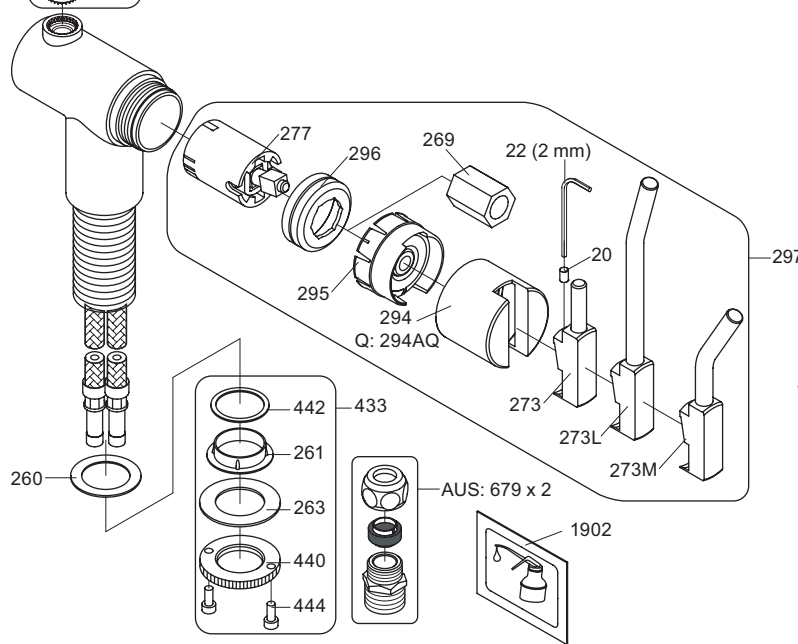

VOLA KV1

Fitting instruction
 Montageanleitung
 Monteringsvejledning
 Monteringsvægledning
 Montage hanleiding
 Manuel de montage

 **GODKENDT
 TIL DRILLEKVVAND**
 04/00019
 04/00021

Data, 3 Bar /43.5 Psi:

	l/min.	Gal/min.
KV1:	9,0	2.4
KV1US:	4,5	1.2

 Max. 65°C, 150°F

4

5

Col. 02, 04, 05, 06, 08, 09, 12, 14, 15, 16, 17, 18,
19, 20, 21, 25, 27, 60, 61, 62, 63, 64, 65, 66

5a

Col. 40

Operation
Bedienung
BetjeningBruk
Bedienung
Fonctionnement

Colour: paint + 16, 19, 20

Cu:
KV1: Ø10
KV1US: Ø3/8"
KV1Q: Ø3/8"

SPX:
KV1US: 480 mm
9/16"

- NR.10/L/M: VR20, VR22, VR273/L/M, VR294, VR295
 VR17L4K: VR15P, VR16L4, VR17L (US Standard)
 VR17L5K: VR15P, VR16L5, VR17L
 VR17L9K: VR15P, VR16L9, VR17L
 VR17LSK: VR15P, VR16LS, VR17L
 VR30: VR15P, VR16L9, VR17L, VR29, 4xVR31, VR35, VR1902 (F40) (and KV1 from 1972 - 1996)
 VR132: VR15P, VR16L9, VR17L, 2xVR31, 2xVR558, VR1902 (2013 - 06. 2016)
 VR133: VR15P, VR16L9, VR17L, VR24, 4xVR31, VR113, VR1902 (1997 - 2012)
 VR230: VR15P, VR16L9, VR17L, 2xVR118, VR229, VR235, 4xVR558, VR1902 (06-2016 -)
 VR117K: VR116, VR117, VR118, 2xVR558, VR1902
 VR277K: VR22, VR269, VR277
 VR297/L/M: VR20, VR22, VR269, VR273/L/M, VR277, VR294, VR295, VR296
 VR433: VR261, VR263, VR440, VR442, 2xVR444