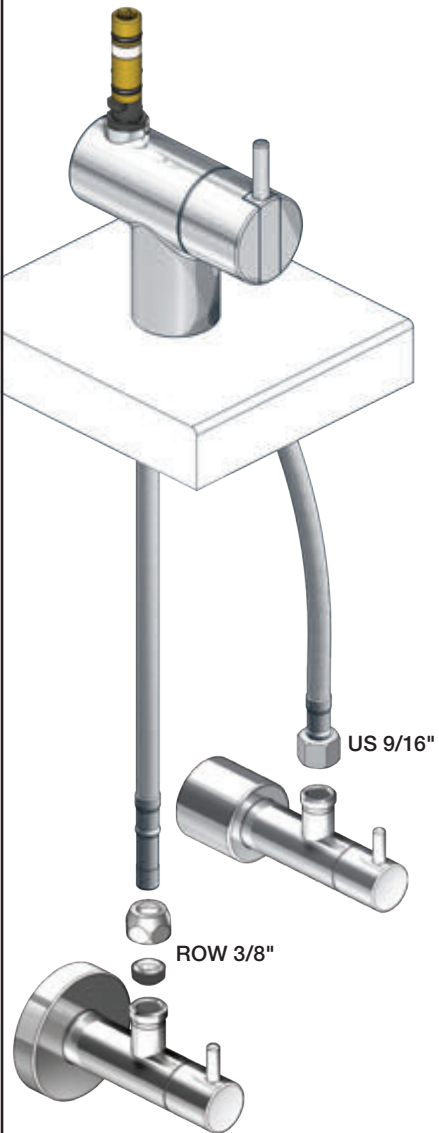

VOLA KV1

Fitting instruction
 Montageanleitung
 Monteringsvejledning
 Monteringsvægledning
 Montage hanleiding
 Manuel de montage

 **GODKENDT
 TIL DRILLEKVVAND**
 04/00019
 04/00021

Data, 3 Bar /43.5 Psi:

	l/min.	Gal/min.
KV1:	9,0	2.4
KV1US:	4,5	1.2

 Max. 65°C, 150°F

4

5

Col. 02, 04, 05, 06, 08, 09, 12, 14, 15, 16, 17, 18,
19, 20, 21, 25, 27, 60, 61, 62, 63, 64, 65, 66

5a

Col. 40

Operation
Bedienung
BetjeningBruk
Bedienung
Fonctionnement

Colour: paint + 16, 19, 20

Cu:
KV1: Ø10
KV1US: Ø3/8"
KV1Q: Ø3/8"

SPX:
KV1US: 480 mm
9/16"

- NR.10/L/M: VR20, VR22, VR273/L/M, VR294, VR295
 VR17L4K: VR15P, VR16L4, VR17L (US Standard)
 VR17L5K: VR15P, VR16L5, VR17L
 VR17L9K: VR15P, VR16L9, VR17L
 VR17LSK: VR15P, VR16LS, VR17L
 VR30: VR15P, VR16L9, VR17L, VR29, 4xVR31, VR35, VR1902 (F40) (and KV1 from 1972 - 1996)
 VR132: VR15P, VR16L9, VR17L, 2xVR31, 2xVR558, VR1902 (2013 - 06. 2016)
 VR133: VR15P, VR16L9, VR17L, VR24, 4xVR31, VR113, VR1902 (1997 - 2012)
 VR230: VR15P, VR16L9, VR17L, 2xVR118, VR229, VR235, 4xVR558, VR1902 (06-2016 -)
 VR117K: VR116, VR117, VR118, 2xVR558, VR1902
 VR277K: VR22, VR269, VR277
 VR297/L/M: VR20, VR22, VR269, VR273/L/M, VR277, VR294, VR295, VR296
 VR433: VR261, VR263, VR440, VR442, 2xVR444