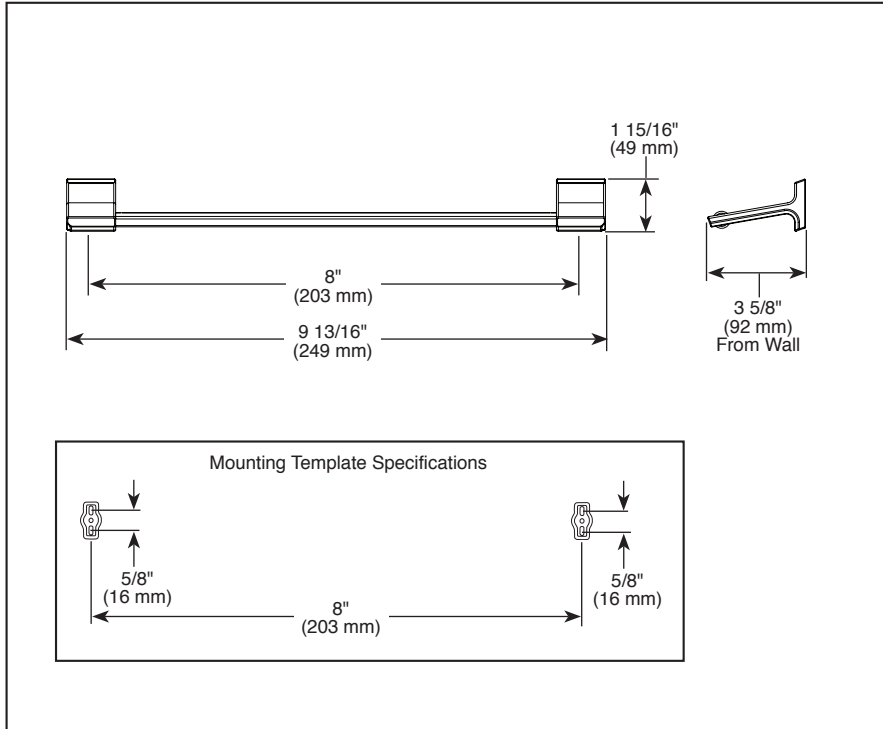

see what Delta can doSM

ACCESSORIES

- Pivotal™ Bath Collection
- 8" Towel Bar

79908▲

Submitted Model No.: _____

Specific Features: _____

▲ Designate Proper Finish Suffix

STANDARD SPECIFICATIONS:

- Wood blocking is preferable behind all wall surfaces. If wood blocking is not available, the following fasteners are suggested: Tile/Masonry-Plastic or lead Anchors Plaster/drywall-Toggle bolts.
- Mounting hardware and mounting template included with product.