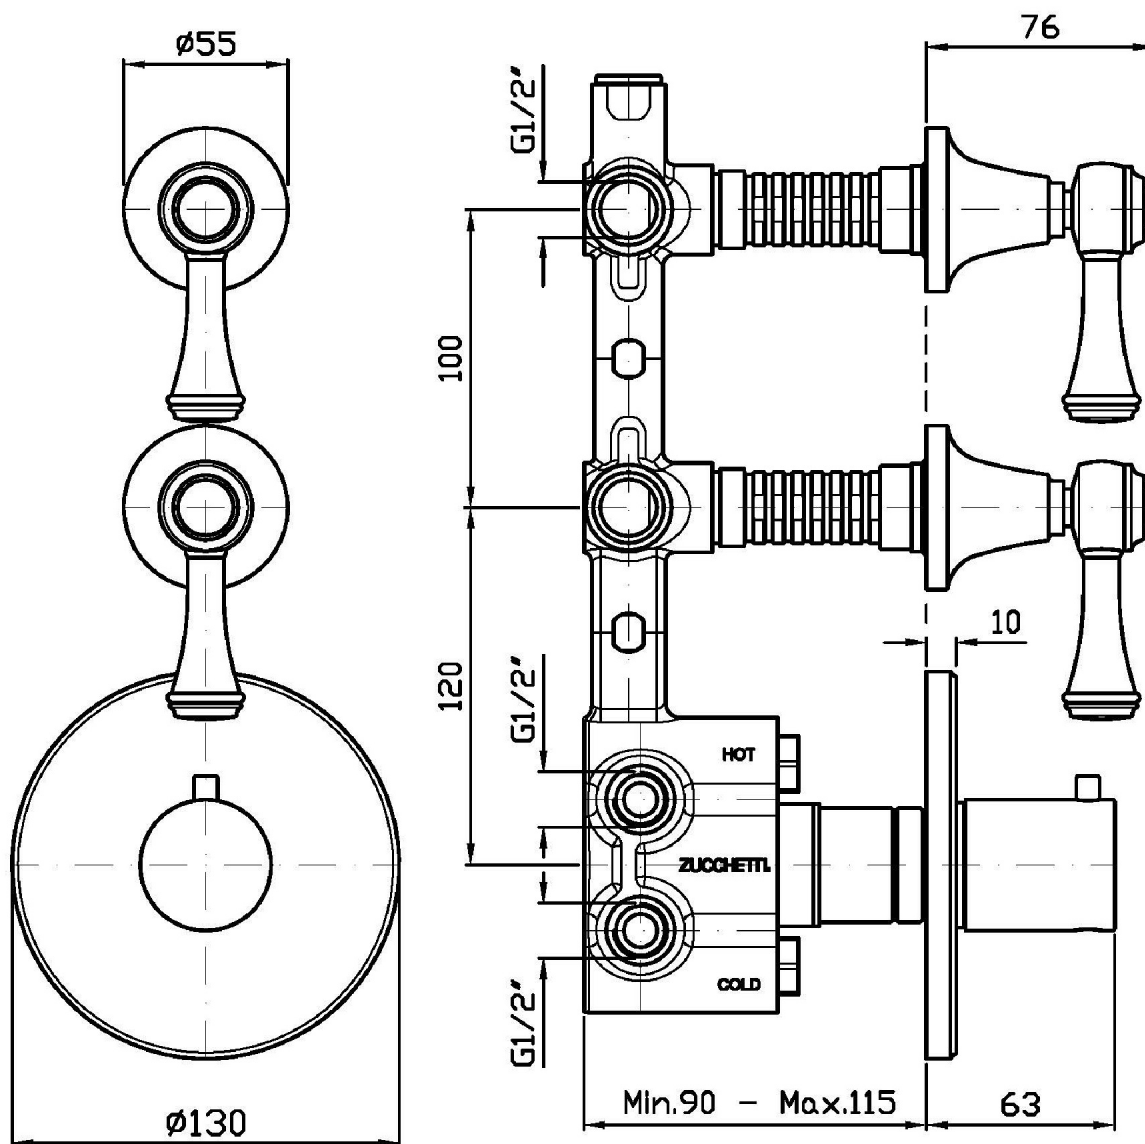

## AGORÀ

ZAM660

Termostatico incasso doccia con 2 rubinetti d'arresto. / Built-in thermostatic shower mixer with 2 stop valves.

Termostatico incasso doccia da 1/2", con 2 rubinetti d'arresto.

1/2" built-in thermostatic shower mixer with 2 stop valves.

## AGORÀ

ZAM660

Disegno Complessivo / Overall Drawing

## AGORÀ

ZAM660

Pesi e Misure / Weights and Sizes

Peso ( Kg ) Weight ( lb )	2,70 ( Kg )	5,95 ( lb )
Volume test ( dc3 ) - ( in3 )	11,01 ( dc3 )	671,87 ( in3 )
h ( mm ) - ( in )	90,00 ( mm )	3,54 ( in )
L1 ( mm ) - ( in )	335,00 ( mm )	13,19 ( in )
L2 ( mm ) - ( in )	365,00 ( mm )	14,37 ( in )