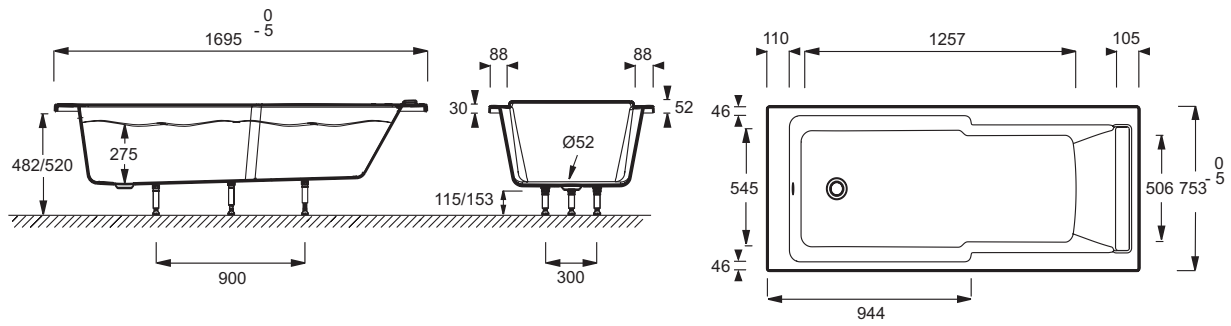

E6D021

Collection: STRUKTURA

Finish*:

00 - White

Main features:

Features

- **DIMENSIONS:** 170 x 75 x 36.70 cm
- **MATERIAL:** Acrylic
- **VOLUME (L):** 192/122
- **FOOT HEIGHT:** 115/153
- **FEET:** Supplied
- **WASTE :** Not supplied
- **OPTIONAL COORDINATING BATHTHSCREEN:** Yes
- **BATH WELL WIDTH:** 54.5 cm
- **CAN BE EQUIPPED WITH A WHIRLPOOL SYSTEM:** No
- **OPTIONAL:** Pivot bathscreen, pop up waste with overflow
- **WEIGHT:** 17.5 kg
- **INSTALLATION TYPE:** Drop-in
- **SHAPE:** Rectangular
- **WASTE DIAMETER:** 5,2 cm
- **STEP:** Not supplied
- **OPTIONAL COORDINATING PANEL:** Yes
- **BATH WELL LENGTH:** 125.7 cm
- **TWO-PERSON BATH:** No
- **GUARANTEE:** 10 years
- **BOTTOM DIMENSIONS:** 115,7 x 47 cm

Product Specification: Shower bath 170 x 75 cm. E6D021. Collection: STRUKTURA. DIMENSIONS: 170 x 75 x 36.70 cm. WEIGHT: 17.5 kg. MATERIAL: Acrylic. INSTALLATION TYPE: Drop-in. VOLUME (L): 192/122. SHAPE: Rectangular. FOOT HEIGHT: 115/153. WASTE DIAMETER: 5,2 cm. FEET: Supplied. STEP: Not supplied. WASTE : Not supplied. OPTIONAL COORDINATING PANEL: Yes. OPTIONAL COORDINATING BATHTHSCREEN: Yes. BATH WELL LENGTH: 125.7 cm. BATH WELL WIDTH: 54.5 cm. TWO-PERSON BATH: No. CAN BE EQUIPPED WITH A WHIRLPOOL SYSTEM: No. GUARANTEE: 10 years. OPTIONAL: Pivot bathscreen, pop up waste with overflow. BOTTOM DIMENSIONS: 115,7 x 47 cm.

Technical drawing

Product Specification: Shower bath 170 x 75 cm. E6D021. Collection: STRUKTURA. DIMENSIONS: 170 x 75 x 36.70 cm. WEIGHT: 17.5 kg. MATERIAL: Acrylic. INSTALLATION TYPE: Drop-in. VOLUME (L): 192/122. SHAPE: Rectangular. FOOT HEIGHT: 115/153. WASTE DIAMETER: 5,2 cm. FEET: Supplied. STEP: Not supplied. WASTE : Not supplied. OPTIONAL COORDINATING PANEL: Yes. OPTIONAL COORDINATING BATHSCREEN: Yes. BATH WELL LENGTH: 125.7 cm. BATH WELL WIDTH: 54.5 cm. TWO-PERSON BATH: No. CAN BE EQUIPPED WITH A WHIRLPOOL SYSTEM: No. GUARANTEE: 10 years. OPTIONAL: Pivot bathscreen, pop up waste with overflow. BOTTOM DIMENSIONS: 115,7 x 47 cm.