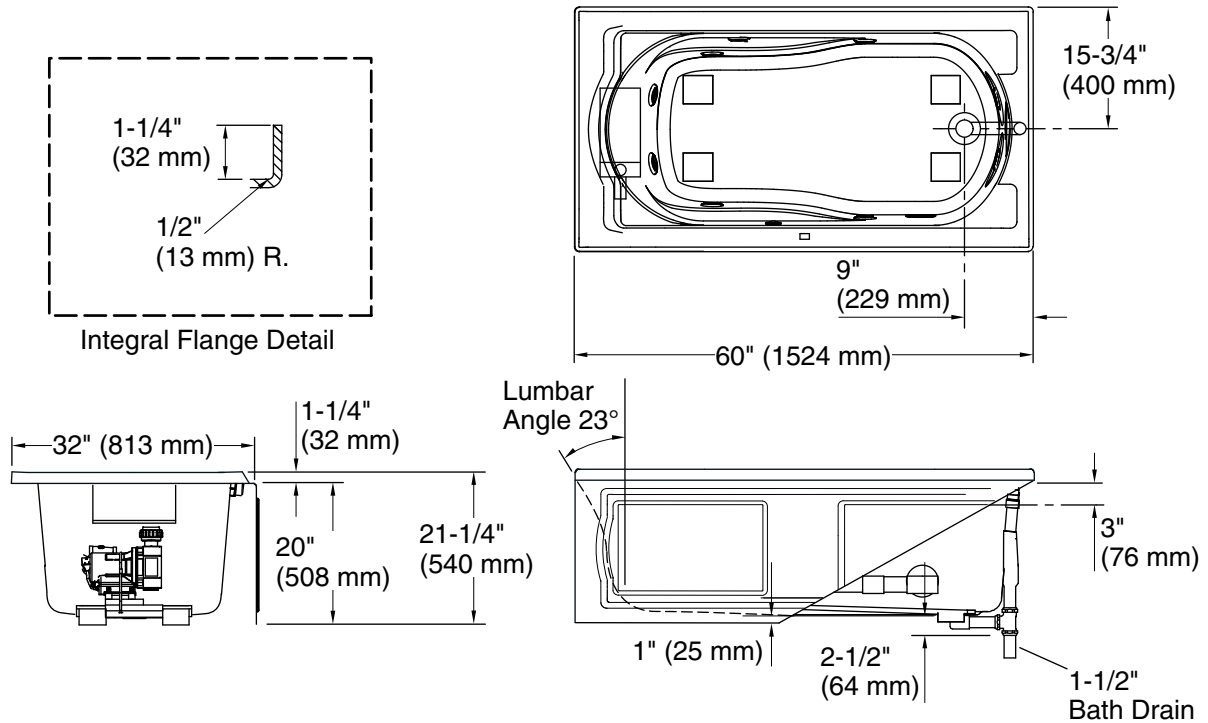

No change in measurements if connected with drain illustrated. (K-7161-AF)

Required Electrical Service

One dedicated circuit required, protected with Class A Ground-Fault Circuit-Interrupter (GFCI). Outside North America, this device may be known as a Residual Current Device (RCD).

Pump, Heated 120 V, 15 A, 60 Hz
Surface:

Technical Information

All product dimensions are nominal.

Installation: Three-wall alcove
Drain location: Right
Basin area, bottom: 42" x 20" (1067 mm x 508 mm)
Basin area, top: 51" x 24" (1295 mm x 610 mm)
Weight: 141 lbs (64 kg)
Minimum floor load: 50 lbs/ft² (244.1 kg/m²)
Water depth: 14" (356 mm)
Water capacity: 60 gal (227.1 L)
Electrical component rating: Pump: 120 V, 7 A, 60 Hz
Heated Surface: 120 V, 0.5 A, 60 Hz
Minimum flat for door: 2-1/2" (64 mm)

Notes

Measure your actual product for rough-in details. Install this product according to the installation instructions.

The hot water supply should be 70% of the capacity of the bath or greater. Installations will vary.