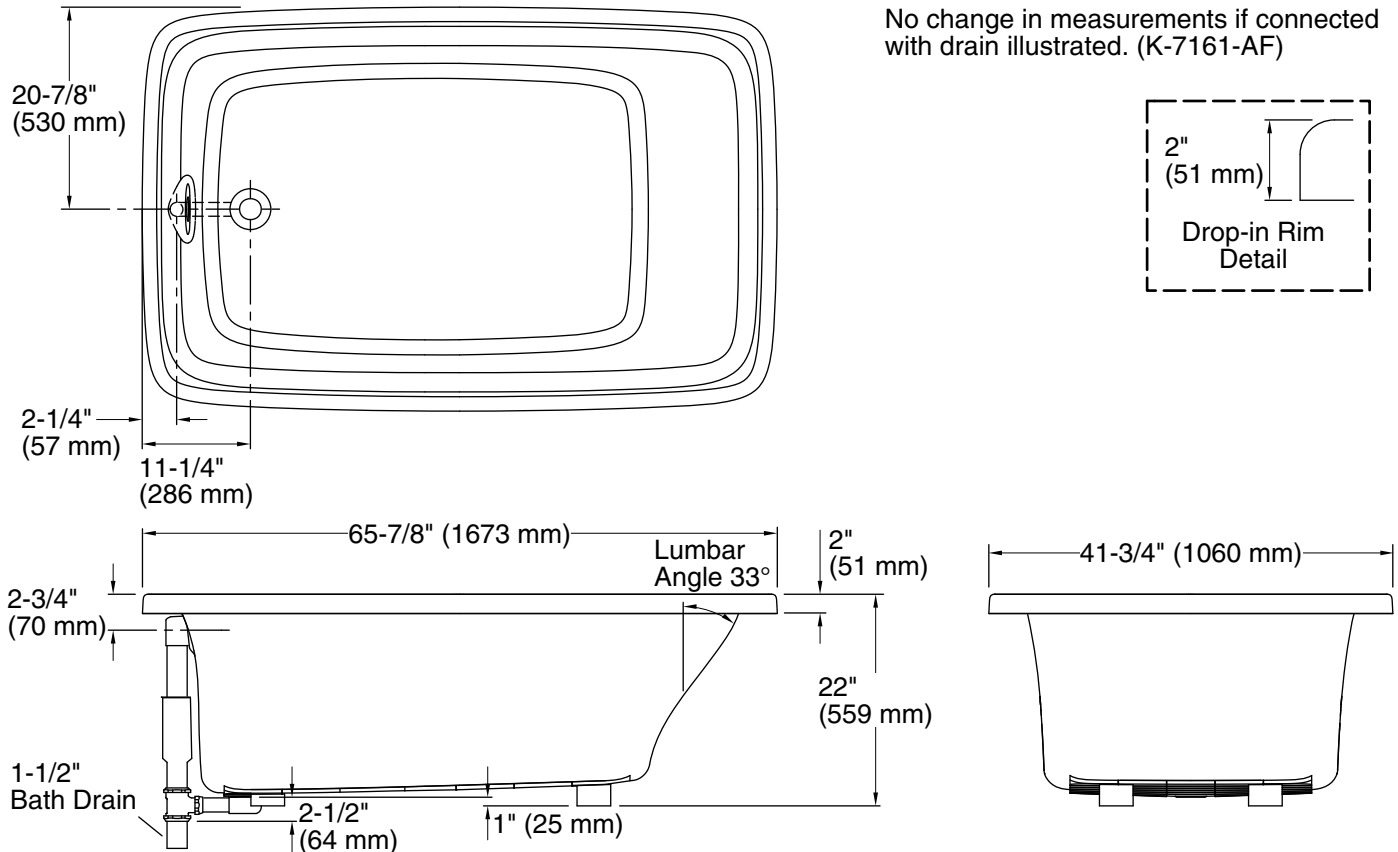

No change in measurements if connected with drain illustrated. (K-7161-AF)

Technical Information

All product dimensions are nominal.

Installation:	Drop-in
Drain location:	End
Basin area, bottom:	46" x 30" (1168 mm x 762 mm)
Basin area, top:	57" x 34" (1448 mm x 864 mm)
Weight:	80 lbs (36.3 kg)
Minimum floor load:	47 lbs/ft² (229.5 kg/m²)
Water depth:	16" (406 mm)
Water capacity:	95 gal (359.6 L)
Template:	Drop-in, 1043292-7, required, included

Notes

Measure your actual product for rough-in details. Install this product according to the installation instructions.

The hot water supply should be 70% of the capacity of the bath or greater. Installations will vary.