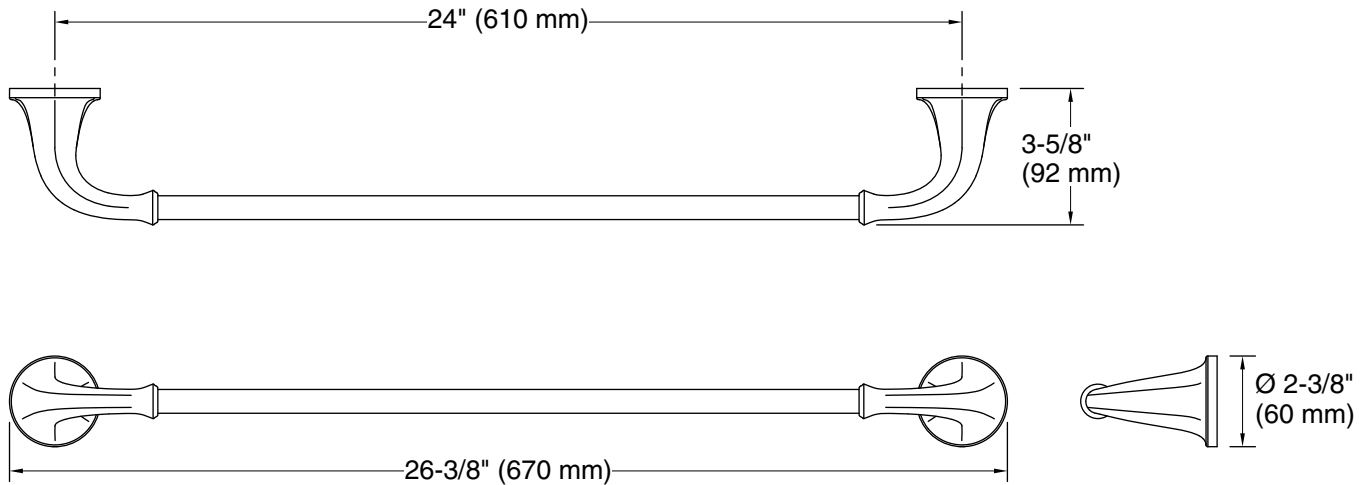

Features

- 24" (610 mm) bar.
- Coordinates with transitional-style KOHLER® faucets and showering components.

Material

- Premium metal construction for durability and reliability.
- KOHLER finishes resist corrosion and tarnishing.

Installation

- Installation hardware and template included.

Recommended Products/Accessories

K-31506-TA bath sheet with Tatami weave, 35" x 70"
K-31506-TE bath sheet with Terry weave, 35" x 70"
K-31506-TX bath sheet with Textured weave, 35" x 70"
K-23729 Stainless steel cleaner

Technical Information

All product dimensions are nominal.

Installation Type: Wall-mount

Material: Zinc, Stainless Steel

Notes

Install this product according to the installation instructions.

CAUTION: Risk of personal injury. Do not install these products in any area where they are likely to be used inadvertently as a grab bar or support bar. These products are not designed or intended for use as a grab bar or support bar.