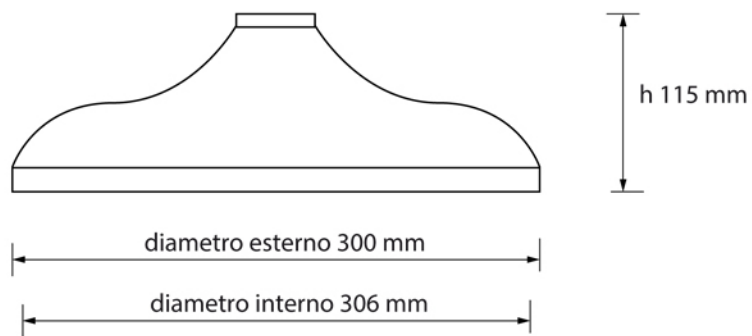

ASCOT Collection	
Code	Description
0115-C 0116-I/N/O/OR 0116-B/ND/R	Shower rose 30 cm Chrome Incalux, Nickel, Dark Gold, Rose Gold Bronze, Dark Nickel, Copper

GH
GENTRY HOME

Verona - Italy
tel. +39 045 8006917
fax. +39 045 8020111
gentry-home.com