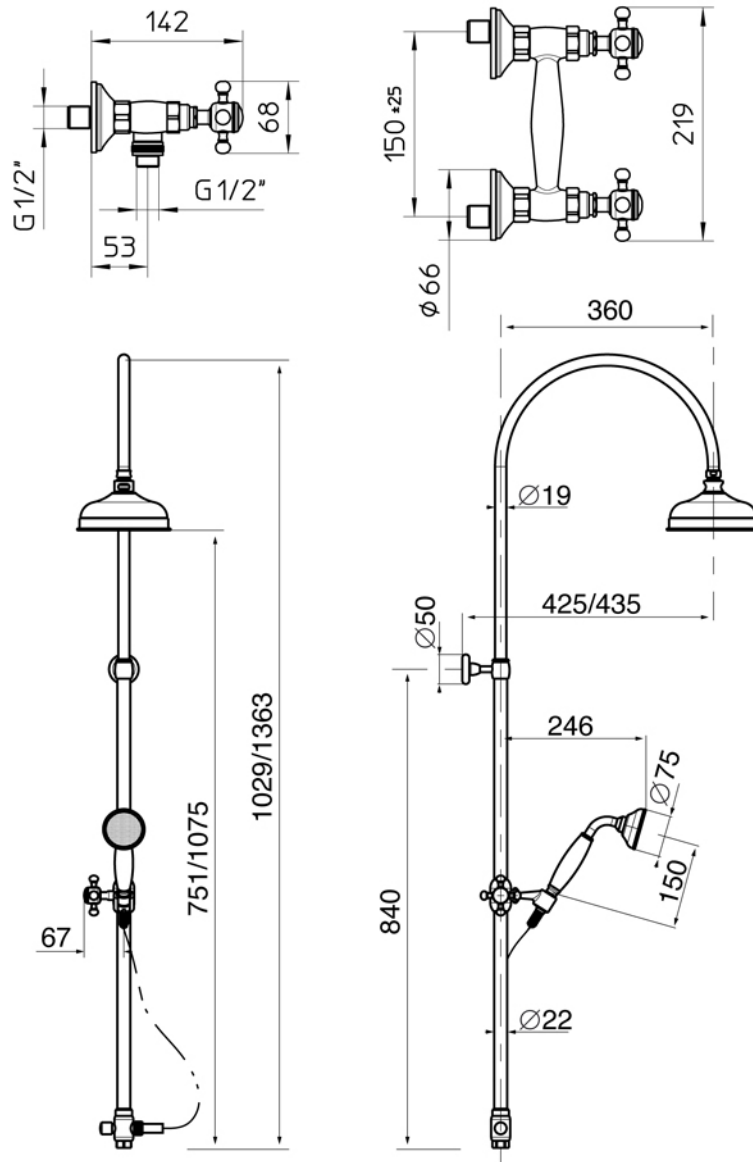

Vm 9 13 19 23 27
Kg/cm² 0,5 1 2 3 4

ASCOT Collection	
Code	Description
8766-C 8767-I/N/O/OR 8767-B/ND/R	Ascot external shower mixer Chrome Incalux, Nickel, Dark Gold, Rose Gold Bronze, Dark Nickel, Copper
8710-C 8711-I/N/O/OR 8711-B/ND/R	Exposed riser pipe kit Chrome Incalux, Nickel, Dark Gold, Rose Gold Bronze, Dark Nickel, Copper
8720-C 8721-I/N/O/OR 8721-B/ND/R	Exposed diverter with cradle and handshower Chrome Incalux, Nickel, Dark Gold, Rose Gold Bronze, Dark Nickel, Copper

GH
GENTRY HOME

Verona - Italy
tel. +39 045 8006917
fax. +39 045 8020111
gentry-home.com

ASCOT Collection	
Code	Description
0113-C 0114-I/N/O/OR 0114-B/ND/R	Shower rose 20 cm Chrome Incalux, Nickel, Dark Gold, Rose Gold Bronze, Dark Nickel, Copper

Verona - Italy
tel. +39 045 8006917
fax. +39 045 8020111
gentry-home.com

ASCOT Collection	
Code	Description
0115-C 0116-I/N/O/OR 0116-B/ND/R	Shower rose 30 cm Chrome Incalux, Nickel, Dark Gold, Rose Gold Bronze, Dark Nickel, Copper