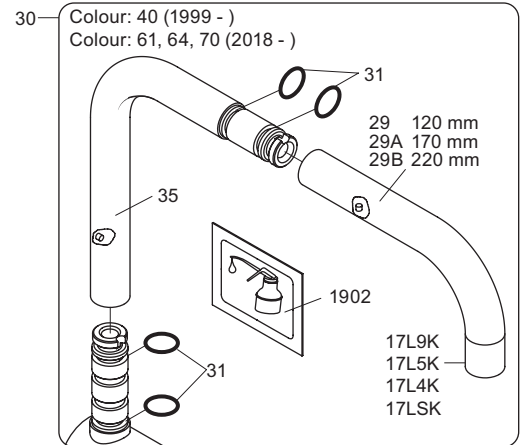

Inches:	H	D	h
090	8 1/2"	8"	5 3/4"
090A	4 1/4"	3 1/2"	1 1/2"
090B	7"	4"	4 1/2"
090C	7"	4"	4 1/2"
090D	8 3/4"	8"	5"
090E	6 3/4"	8"	2 1/2"
090G	7"	5 1/2"	4"
090H	10 1/2"	9"	6"
090I	12 3/4"	9"	8 1/2"
090V	14"	5 3/4"	10 1/2"

Fitting instruction
 Montageanleitung
 Monteringsvejledning
 Monteringsvægledning
 Montage hanleiding
 Manuel de montage

3

4

5

500:

- VR277K: VR22, VR269, VR277
 VR297: VR20, VR22, VR269, VR273, VR277, VR294, VR295, VR296
 VR434: 2xVR444, VR445, 2xVR455, VR502
 NR.10: VR20, VR22, VR273, VR294, VR295

vola
 Lunavej 2
 DK-8700 Horsens
 Tlf : + 45 7023 5500
 sales@vola.com
 www.vola.com

VOLA 500/M/L

Date
 Mar. 11

Rev.
 3

Sheet
 SB 4.1

Colour: paint + 16, 19, 20

Cu:
KV1: Ø10
KV1US: Ø3/8"
KV1Q: Ø3/8"

SPX:
KV1US: 480 mm
9/16"

- NR.10/L/M: VR20, VR22, VR273/L/M, VR294, VR295
 VR17L4K: VR15P, VR16L4, VR17L (US Standard)
 VR17L5K: VR15P, VR16L5, VR17L
 VR17L9K: VR15P, VR16L9, VR17L
 VR17LSK: VR15P, VR16LS, VR17L
 VR30: VR15P, VR16L9, VR17L, VR29, 4xVR31, VR35, VR1902 (F40) (and KV1 from 1972 - 1996)
 VR132: VR15P, VR16L9, VR17L, 2xVR31, 2xVR558, VR1902 (2013 - 06. 2016)
 VR133: VR15P, VR16L9, VR17L, VR24, 4xVR31, VR113, VR1902 (1997 - 2012)
 VR230: VR15P, VR16L9, VR17L, 2xVR118, VR229, VR235, 4xVR558, VR1902 (06-2016 -)
 VR117K: VR116, VR117, VR118, 2xVR558, VR1902
 VR277K: VR22, VR269, VR277
 VR297/L/M: VR20, VR22, VR269, VR273/L/M, VR277, VR294, VR295, VR296
 VR433: VR261, VR263, VR440, VR442, 2xVR444