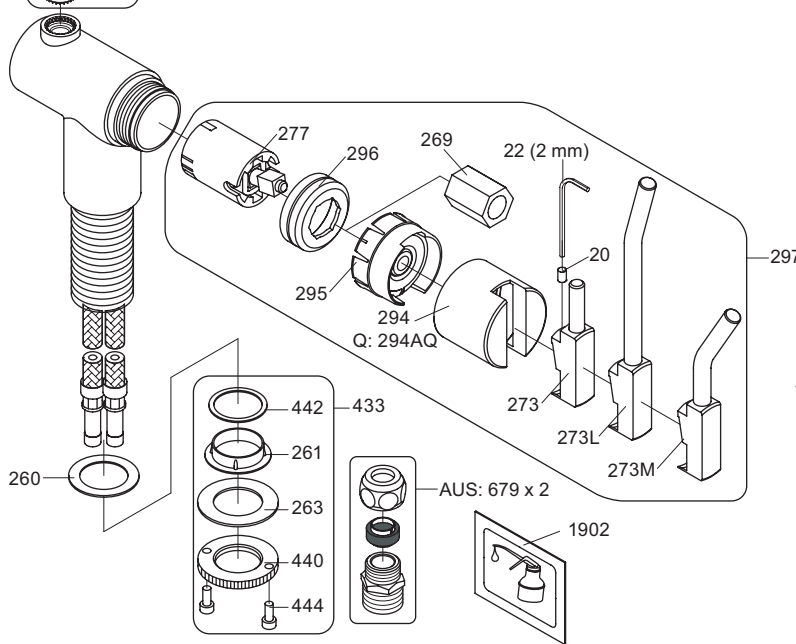

Inches:	H	D	h
090	8 1/2"	8"	5 3/4"
090A	4 1/4"	3 1/2"	1 1/2"
090B	7"	4"	4 1/2"
090C	7"	4"	4 1/2"
090D	8 3/4"	8"	5"
090E	6 3/4"	8"	2 1/2"
090G	7"	5 1/2"	4"
090H	10 1/2"	9"	6"
090I	12 3/4"	9"	8 1/2"
090V	14"	5 3/4"	10 1/2"

Fitting instruction
 Montageanleitung
 Monteringsvejledning
 Monteringsvægledning
 Montage hanleiding
 Manuel de montage

3

4

5

500:

- VR277K: VR22, VR269, VR277
 VR297: VR20, VR22, VR269, VR273, VR277, VR294, VR295, VR296
 VR434: 2xVR444, VR445, 2xVR455, VR502
 NR.10: VR20, VR22, VR273, VR294, VR295

vola
 Lunavej 2
 DK-8700 Horsens
 Tlf : + 45 7023 5500
 sales@vola.com
 www.vola.com

VOLA 500/M/L

Date
 Mar. 11

Rev.
 3

Sheet
 SB 4.1

Colour: paint + 16, 19, 20

Cu:
KV1: Ø10
KV1US: Ø3/8"
KV1Q: Ø3/8"

SPX:
KV1US: 480 mm
9/16"

- NR.10/L/M: VR20, VR22, VR273/L/M, VR294, VR295
 VR17L4K: VR15P, VR16L4, VR17L (US Standard)
 VR17L5K: VR15P, VR16L5, VR17L
 VR17L9K: VR15P, VR16L9, VR17L
 VR17LSK: VR15P, VR16LS, VR17L
 VR30: VR15P, VR16L9, VR17L, VR29, 4xVR31, VR35, VR1902 (F40) (and KV1 from 1972 - 1996)
 VR132: VR15P, VR16L9, VR17L, 2xVR31, 2xVR558, VR1902 (2013 - 06. 2016)
 VR133: VR15P, VR16L9, VR17L, VR24, 4xVR31, VR113, VR1902 (1997 - 2012)
 VR230: VR15P, VR16L9, VR17L, 2xVR118, VR229, VR235, 4xVR558, VR1902 (06-2016 -)
 VR117K: VR116, VR117, VR118, 2xVR558, VR1902
 VR277K: VR22, VR269, VR277
 VR297/L/M: VR20, VR22, VR269, VR273/L/M, VR277, VR294, VR295, VR296
 VR433: VR261, VR263, VR440, VR442, 2xVR444