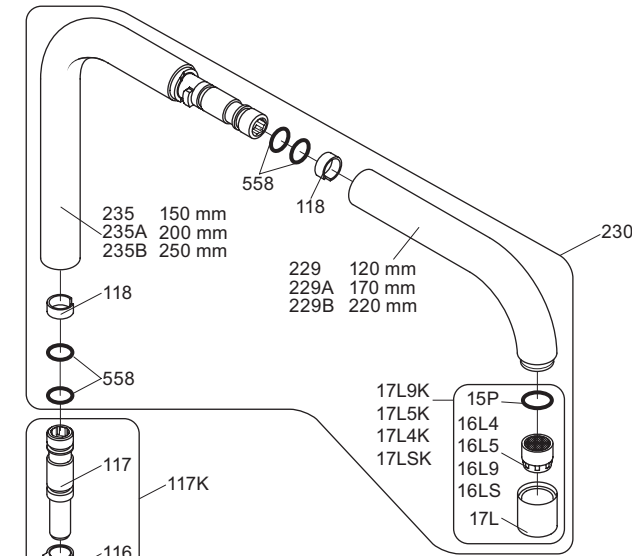

Inches:	H	D	h
090	8 1/2"	8"	5 3/4"
090A	4 1/4"	3 1/2"	1 1/2"
090B	7"	4"	4 1/2"
090C	7"	4"	4 1/2"
090D	8 3/4"	8"	5"
090E	6 3/4"	8"	2 1/2"
090G	7"	5 1/2"	4"
090H	10 1/2"	9"	6"
090I	12 3/4"	9"	8 1/2"
090V	14"	5 3/4"	10 1/2"

Fitting instruction
 Montageanleitung
 Monteringsvejledning
 Monteringsvægledning
 Montage hanleiding
 Manuel de montage

3

4

5

500:

- VR277K: VR22, VR269, VR277
 VR297: VR20, VR22, VR269, VR273, VR277, VR294, VR295, VR296
 VR434: 2xVR444, VR445, 2xVR455, VR502
 NR.10: VR20, VR22, VR273, VR294, VR295

vola
 Lunavej 2
 DK-8700 Horsens
 Tlf : + 45 7023 5500
 sales@vola.com
 www.vola.com

VOLA 500/M/L

Date
 Mar. 11

Rev.
 3

Sheet
 SB 4.1

Colour: paint + 16, 19, 20

Cu:
KV1: Ø10
KV1US: Ø3/8"
KV1Q: Ø3/8"

SPX:
KV1US: 480 mm
9/16"

- NR.10/L/M: VR20, VR22, VR273/L/M, VR294, VR295
 VR17L4K: VR15P, VR16L4, VR17L (US Standard)
 VR17L5K: VR15P, VR16L5, VR17L
 VR17L9K: VR15P, VR16L9, VR17L
 VR17LSK: VR15P, VR16LS, VR17L
 VR30: VR15P, VR16L9, VR17L, VR29, 4xVR31, VR35, VR1902 (F40) (and KV1 from 1972 - 1996)
 VR132: VR15P, VR16L9, VR17L, 2xVR31, 2xVR558, VR1902 (2013 - 06. 2016)
 VR133: VR15P, VR16L9, VR17L, VR24, 4xVR31, VR113, VR1902 (1997 - 2012)
 VR230: VR15P, VR16L9, VR17L, 2xVR118, VR229, VR235, 4xVR558, VR1902 (06-2016 -)
 VR117K: VR116, VR117, VR118, 2xVR558, VR1902
 VR277K: VR22, VR269, VR277
 VR297/L/M: VR20, VR22, VR269, VR273/L/M, VR277, VR294, VR295, VR296
 VR433: VR261, VR263, VR440, VR442, 2xVR444