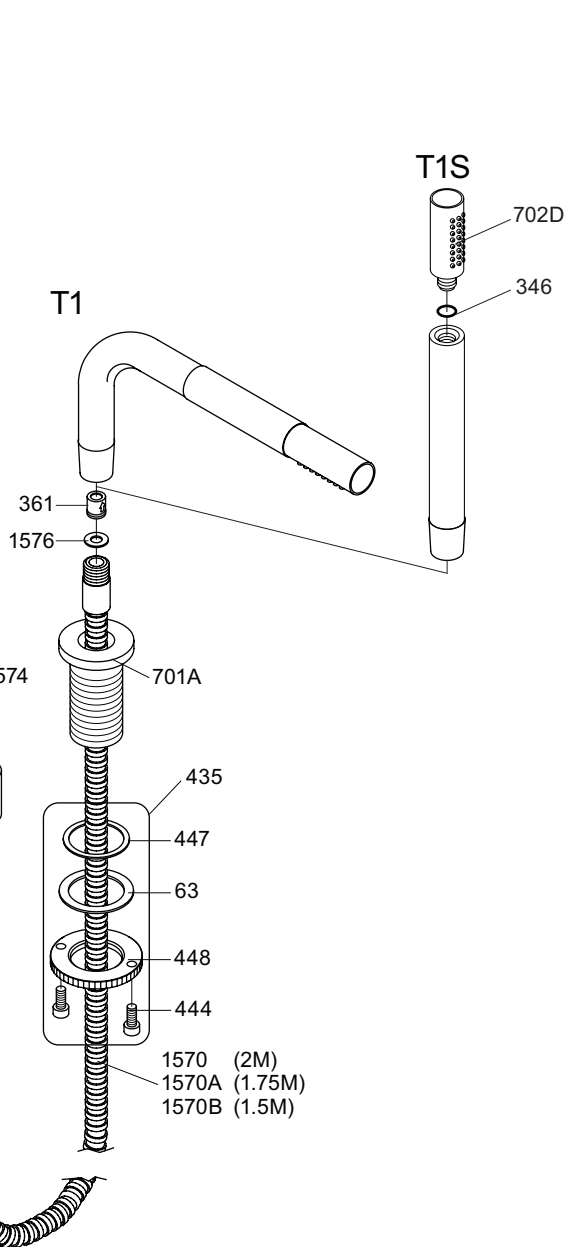

Inches:	H	D	h
090	8 1/2"	8"	5 3/4"
090A	4 1/4"	3 1/2"	1 1/2"
090B	7"	4"	4 1/2"
090C	7"	4"	4 1/2"
090D	8 3/4"	8"	5"
090E	6 3/4"	8"	2 1/2"
090G	7"	5 1/2"	4"
090H	10 1/2"	9"	6"
090I	12 3/4"	9"	8 1/2"
090V	14"	5 3/4"	10 1/2"

vola
 Lunavej 2
 DK-8700 Horsens
 Tlf : + 45 7023 5500
 sales@vola.com
 www.vola.com

VOLA 500/M/L

Date
 Mar. 11

Rev.
 3

Sheet
 SB 4.1

Colour: paint + 16, 19, 20

Cu:
KV1: Ø10
KV1US: Ø3/8"
KV1Q: Ø3/8"

SPX:
KV1US: 480 mm
9/16"

- NR.10/L/M: VR20, VR22, VR273/L/M, VR294, VR295
 VR17L4K: VR15P, VR16L4, VR17L (US Standard)
 VR17L5K: VR15P, VR16L5, VR17L
 VR17L9K: VR15P, VR16L9, VR17L
 VR17LSK: VR15P, VR16LS, VR17L
 VR30: VR15P, VR16L9, VR17L, VR29, 4xVR31, VR35, VR1902 (F40) (and KV1 from 1972 - 1996)
 VR132: VR15P, VR16L9, VR17L, 2xVR31, 2xVR558, VR1902 (2013 - 06. 2016)
 VR133: VR15P, VR16L9, VR17L, VR24, 4xVR31, VR113, VR1902 (1997 - 2012)
 VR230: VR15P, VR16L9, VR17L, 2xVR118, VR229, VR235, 4xVR558, VR1902 (06-2016 -)
 VR117K: VR116, VR117, VR118, 2xVR558, VR1902
 VR277K: VR22, VR269, VR277
 VR297/L/M: VR20, VR22, VR269, VR273/L/M, VR277, VR294, VR295, VR296
 VR433: VR261, VR263, VR440, VR442, 2xVR444

vola
Lunavej 2
DK-8700 Horsens
Tlf : + 45 7023 5500
sales@vola.com
www.vola.com

KV1 Family:

KV1: /250, /300
 KV1L: /250, /300
 KV1M: /250, /300

Date
Jun. 16

Rev.
8

Sheet
SB25.2

VR435: VR63, 2xVR444, VR447, VR448