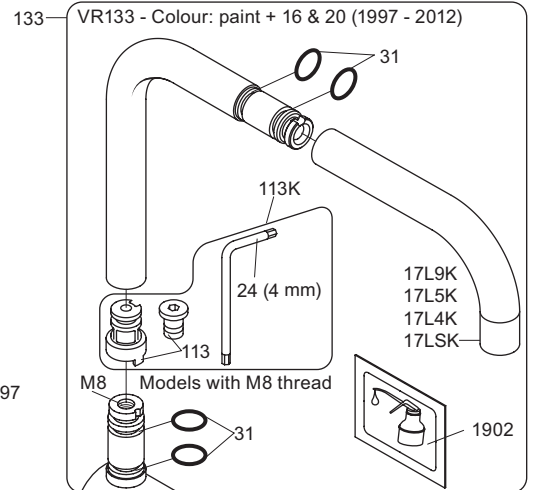

Inches:	H	D	h
090	8 1/2"	8"	5 3/4"
090A	4 1/4"	3 1/2"	1 1/2"
090B	7"	4"	4 1/2"
090C	7"	4"	4 1/2"
090D	8 3/4"	8"	5"
090E	6 3/4"	8"	2 1/2"
090G	7"	5 1/2"	4"
090H	10 1/2"	9"	6"
090I	12 3/4"	9"	8 1/2"
090V	14"	5 3/4"	10 1/2"

Fitting instruction
 Montageanleitung
 Monteringsvejledning
 Monteringsvægledning
 Montage hanleiding
 Manuel de montage

3

4

5

500:

- VR277K: VR22, VR269, VR277
 VR297: VR20, VR22, VR269, VR273, VR277, VR294, VR295, VR296
 VR434: 2xVR444, VR445, 2xVR455, VR502
 NR.10: VR20, VR22, VR273, VR294, VR295

vola
 Lunavej 2
 DK-8700 Horsens
 Tlf : + 45 7023 5500
 sales@vola.com
 www.vola.com

VOLA 500/M/L

Date
 Mar. 11

Rev.
 3

Sheet
 SB 4.1

Colour: paint + 16, 19, 20

Cu:
KV1: Ø10
KV1US: Ø3/8"
KV1Q: Ø3/8"

SPX:
KV1US: 480 mm
9/16"

- NR.10/L/M: VR20, VR22, VR273/L/M, VR294, VR295
 VR17L4K: VR15P, VR16L4, VR17L (US Standard)
 VR17L5K: VR15P, VR16L5, VR17L
 VR17L9K: VR15P, VR16L9, VR17L
 VR17LSK: VR15P, VR16LS, VR17L
 VR30: VR15P, VR16L9, VR17L, VR29, 4xVR31, VR35, VR1902 (F40) (and KV1 from 1972 - 1996)
 VR132: VR15P, VR16L9, VR17L, 2xVR31, 2xVR558, VR1902 (2013 - 06. 2016)
 VR133: VR15P, VR16L9, VR17L, VR24, 4xVR31, VR113, VR1902 (1997 - 2012)
 VR230: VR15P, VR16L9, VR17L, 2xVR118, VR229, VR235, 4xVR558, VR1902 (06-2016 -)
 VR117K: VR116, VR117, VR118, 2xVR558, VR1902
 VR277K: VR22, VR269, VR277
 VR297/L/M: VR20, VR22, VR269, VR273/L/M, VR277, VR294, VR295, VR296
 VR433: VR261, VR263, VR440, VR442, 2xVR444