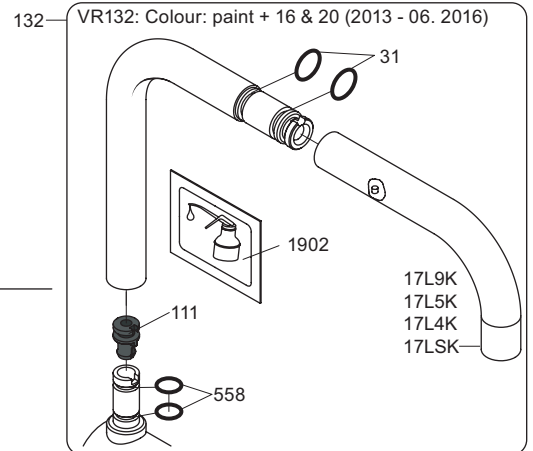

Inches:	H	D	h
090	8 1/2"	8"	5 3/4"
090A	4 1/4"	3 1/2"	1 1/2"
090B	7"	4"	4 1/2"
090C	7"	4"	4 1/2"
090D	8 3/4"	8"	5"
090E	6 3/4"	8"	2 1/2"
090G	7"	5 1/2"	4"
090H	10 1/2"	9"	6"
090I	12 3/4"	9"	8 1/2"
090V	14"	5 3/4"	10 1/2"

Fitting instruction
 Montageanleitung
 Monteringsvejledning
 Monteringsvægledning
 Montage hanleiding
 Manuel de montage

3

4

5

500:

- VR277K: VR22, VR269, VR277
 VR297: VR20, VR22, VR269, VR273, VR277, VR294, VR295, VR296
 VR434: 2xVR444, VR445, 2xVR455, VR502
 NR.10: VR20, VR22, VR273, VR294, VR295

vola
 Lunavej 2
 DK-8700 Horsens
 Tlf : + 45 7023 5500
 sales@vola.com
 www.vola.com

VOLA 500/M/L

Date
 Mar. 11

Rev.
 3

Sheet
 SB 4.1

Colour: paint + 16, 19, 20

Cu:
KV1: Ø10
KV1US: Ø3/8"
KV1Q: Ø3/8"

SPX:
KV1US: 480 mm
9/16"

- NR.10/L/M: VR20, VR22, VR273/L/M, VR294, VR295
 VR17L4K: VR15P, VR16L4, VR17L (US Standard)
 VR17L5K: VR15P, VR16L5, VR17L
 VR17L9K: VR15P, VR16L9, VR17L
 VR17LSK: VR15P, VR16LS, VR17L
 VR30: VR15P, VR16L9, VR17L, VR29, 4xVR31, VR35, VR1902 (F40) (and KV1 from 1972 - 1996)
 VR132: VR15P, VR16L9, VR17L, 2xVR31, 2xVR558, VR1902 (2013 - 06. 2016)
 VR133: VR15P, VR16L9, VR17L, VR24, 4xVR31, VR113, VR1902 (1997 - 2012)
 VR230: VR15P, VR16L9, VR17L, 2xVR118, VR229, VR235, 4xVR558, VR1902 (06-2016 -)
 VR117K: VR116, VR117, VR118, 2xVR558, VR1902
 VR277K: VR22, VR269, VR277
 VR297/L/M: VR20, VR22, VR269, VR273/L/M, VR277, VR294, VR295, VR296
 VR433: VR261, VR263, VR440, VR442, 2xVR444