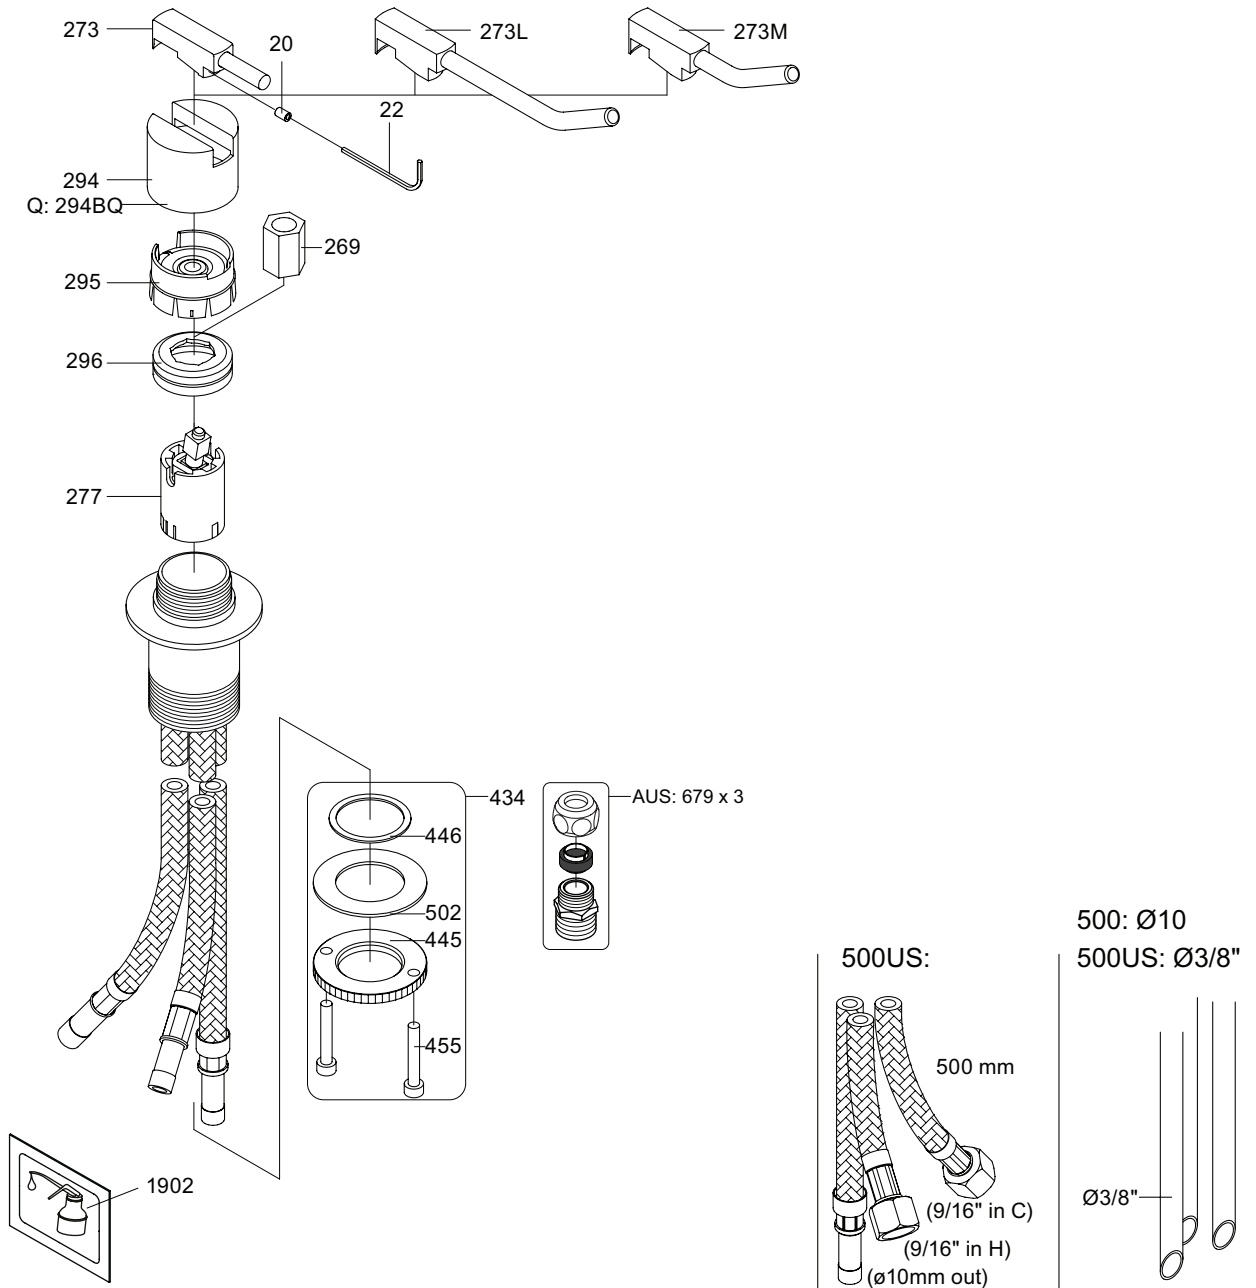

Inches:	H	D	h
090	8 1/2"	8"	5 3/4"
090A	4 1/4"	3 1/2"	1 1/2"
090B	7"	4"	4 1/2"
090C	7"	4"	4 1/2"
090D	8 3/4"	8"	5"
090E	6 3/4"	8"	2 1/2"
090G	7"	5 1/2"	4"
090H	10 1/2"	9"	6"
090I	12 3/4"	9"	8 1/2"
090V	14"	5 3/4"	10 1/2"

Fitting instruction
 Montageanleitung
 Monteringsvejledning
 Monteringsvægledning
 Montage hanleiding
 Manuel de montage

3

4

5

500:

- VR277K: VR22, VR269, VR277
 VR297: VR20, VR22, VR269, VR273, VR277, VR294, VR295, VR296
 VR434: 2xVR444, VR445, 2xVR455, VR502
 NR.10: VR20, VR22, VR273, VR294, VR295

vola
 Lunavej 2
 DK-8700 Horsens
 Tlf : + 45 7023 5500
 sales@vola.com
 www.vola.com

VOLA 500/M/L

Date
 Mar. 11

Rev.
 3

Sheet
 SB 4.1

Colour: paint + 16, 19, 20

Cu:
KV1: Ø10
KV1US: Ø3/8"
KV1Q: Ø3/8"

SPX:
KV1US: 480 mm
9/16"

- NR.10/L/M: VR20, VR22, VR273/L/M, VR294, VR295
 VR17L4K: VR15P, VR16L4, VR17L (US Standard)
 VR17L5K: VR15P, VR16L5, VR17L
 VR17L9K: VR15P, VR16L9, VR17L
 VR17LSK: VR15P, VR16LS, VR17L
 VR30: VR15P, VR16L9, VR17L, VR29, 4xVR31, VR35, VR1902 (F40) (and KV1 from 1972 - 1996)
 VR132: VR15P, VR16L9, VR17L, 2xVR31, 2xVR558, VR1902 (2013 - 06. 2016)
 VR133: VR15P, VR16L9, VR17L, VR24, 4xVR31, VR113, VR1902 (1997 - 2012)
 VR230: VR15P, VR16L9, VR17L, 2xVR118, VR229, VR235, 4xVR558, VR1902 (06-2016 -)
 VR117K: VR116, VR117, VR118, 2xVR558, VR1902
 VR277K: VR22, VR269, VR277
 VR297/L/M: VR20, VR22, VR269, VR273/L/M, VR277, VR294, VR295, VR296
 VR433: VR261, VR263, VR440, VR442, 2xVR444