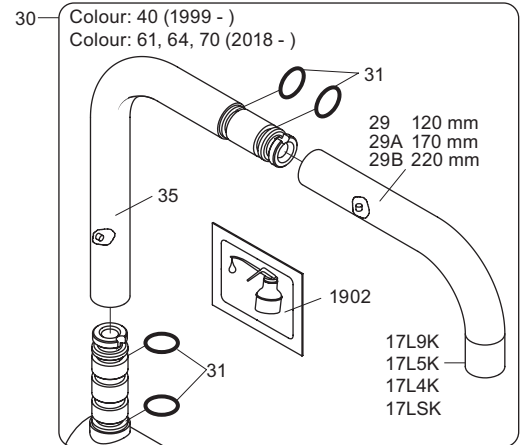

VOLA KV1

Fitting instruction
 Montageanleitung
 Monteringsvejledning
 Monteringsvægledning
 Montage hanleiding
 Manuel de montage

 **GODKENDT
 TIL DRILLEKAVAND**
 04/00019
 04/00021

Data, 3 Bar /43.5 Psi:

	l/min.	Gal/min.
KV1:	9,0	2.4
KV1US:	4,5	1.2

 Max. 65°C, 150°F

4

5

Col. 02, 04, 05, 06, 08, 09, 12, 14, 15, 16, 17, 18,
19, 20, 21, 25, 27, 60, 61, 62, 63, 64, 65, 66

5a

Col. 40

Operation
Bedienung
BetjeningBruk
Bediening
Fonctionnement

Colour: paint + 16, 19, 20

Cu:
KV1: Ø10
KV1US: Ø3/8"
KV1Q: Ø3/8"

SPX:
KV1US: 480 mm
9/16"

- NR.10/L/M: VR20, VR22, VR273/L/M, VR294, VR295
 VR17L4K: VR15P, VR16L4, VR17L (US Standard)
 VR17L5K: VR15P, VR16L5, VR17L
 VR17L9K: VR15P, VR16L9, VR17L
 VR17LSK: VR15P, VR16LS, VR17L
 VR30: VR15P, VR16L9, VR17L, VR29, 4xVR31, VR35, VR1902 (F40) (and KV1 from 1972 - 1996)
 VR132: VR15P, VR16L9, VR17L, 2xVR31, 2xVR558, VR1902 (2013 - 06. 2016)
 VR133: VR15P, VR16L9, VR17L, VR24, 4xVR31, VR113, VR1902 (1997 - 2012)
 VR230: VR15P, VR16L9, VR17L, 2xVR118, VR229, VR235, 4xVR558, VR1902 (06-2016 -)
 VR117K: VR116, VR117, VR118, 2xVR558, VR1902
 VR277K: VR22, VR269, VR277
 VR297/L/M: VR20, VR22, VR269, VR273/L/M, VR277, VR294, VR295, VR296
 VR433: VR261, VR263, VR440, VR442, 2xVR444