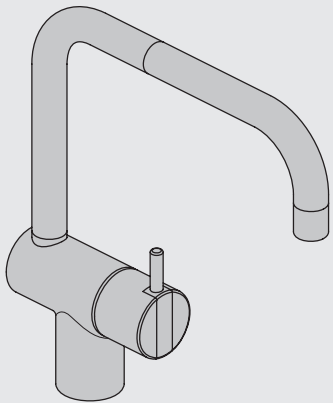

VOLA KV1

Fitting instruction
 Montageanleitung
 Monteringsvejledning
 Monteringsvægledning
 Montage hanleiding
 Manuel de montage

 **GODKENDT
 TIL DRILLEKAVAND**
 04/00019
 04/00021

Data, 3 Bar /43.5 Psi:

Colour: paint + 16, 19, 20

Cu:
KV1: Ø10
KV1US: Ø3/8"
KV1Q: Ø3/8"

SPX:
KV1US: 480 mm
9/16"

- NR.10/L/M: VR20, VR22, VR273/L/M, VR294, VR295
 VR17L4K: VR15P, VR16L4, VR17L (US Standard)
 VR17L5K: VR15P, VR16L5, VR17L
 VR17L9K: VR15P, VR16L9, VR17L
 VR17LSK: VR15P, VR16LS, VR17L
 VR30: VR15P, VR16L9, VR17L, VR29, 4xVR31, VR35, VR1902 (F40) (and KV1 from 1972 - 1996)
 VR132: VR15P, VR16L9, VR17L, 2xVR31, 2xVR558, VR1902 (2013 - 06. 2016)
 VR133: VR15P, VR16L9, VR17L, VR24, 4xVR31, VR113, VR1902 (1997 - 2012)
 VR230: VR15P, VR16L9, VR17L, 2xVR118, VR229, VR235, 4xVR558, VR1902 (06-2016 -)
 VR117K: VR116, VR117, VR118, 2xVR558, VR1902
 VR277K: VR22, VR269, VR277
 VR297/L/M: VR20, VR22, VR269, VR273/L/M, VR277, VR294, VR295, VR296
 VR433: VR261, VR263, VR440, VR442, 2xVR444