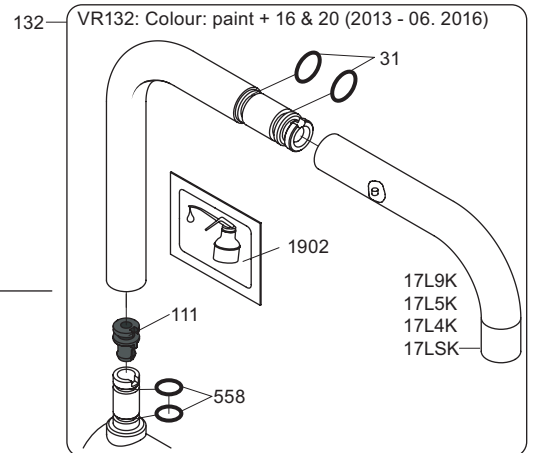

VOLA KV1

Fitting instruction
 Montageanleitung
 Monteringsvejledning
 Monteringsvægledning
 Montage hanleiding
 Manuel de montage

 **GODKENDT
 TIL DRILLEKAVAND**
 04/00019
 04/00021

Data, 3 Bar /43.5 Psi:

	l/min.	Gal/min.
KV1:	9,0	2.4
KV1US:	4,5	1.2

 Max. 65°C, 150°F

4

5

Col. 02, 04, 05, 06, 08, 09, 12, 14, 15, 16, 17, 18,
19, 20, 21, 25, 27, 60, 61, 62, 63, 64, 65, 66

5a

Col. 40

Operation
Bedienung
BetjeningBruk
Bediening
Fonctionnement

Colour: paint + 16, 19, 20

Cu:
KV1: Ø10
KV1US: Ø3/8"
KV1Q: Ø3/8"

SPX:
KV1US: 480 mm
9/16"

- NR.10/L/M: VR20, VR22, VR273/L/M, VR294, VR295
 VR17L4K: VR15P, VR16L4, VR17L (US Standard)
 VR17L5K: VR15P, VR16L5, VR17L
 VR17L9K: VR15P, VR16L9, VR17L
 VR17LSK: VR15P, VR16LS, VR17L
 VR30: VR15P, VR16L9, VR17L, VR29, 4xVR31, VR35, VR1902 (F40) (and KV1 from 1972 - 1996)
 VR132: VR15P, VR16L9, VR17L, 2xVR31, 2xVR558, VR1902 (2013 - 06. 2016)
 VR133: VR15P, VR16L9, VR17L, VR24, 4xVR31, VR113, VR1902 (1997 - 2012)
 VR230: VR15P, VR16L9, VR17L, 2xVR118, VR229, VR235, 4xVR558, VR1902 (06-2016 -)
 VR117K: VR116, VR117, VR118, 2xVR558, VR1902
 VR277K: VR22, VR269, VR277
 VR297/L/M: VR20, VR22, VR269, VR273/L/M, VR277, VR294, VR295, VR296
 VR433: VR261, VR263, VR440, VR442, 2xVR444