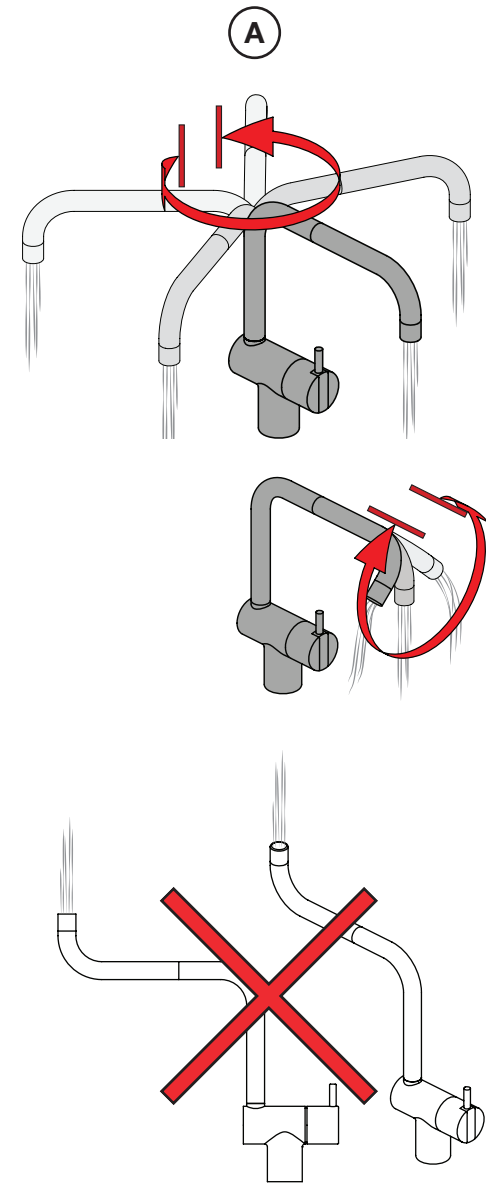

VOLA KV1

Fitting instruction
 Montageanleitung
 Monteringsvejledning
 Monteringsvægledning
 Montage hanleiding
 Manuel de montage

 **GODKENDT
 TIL DRILLEKAVAND**
 04/00019
 04/00021

Data, 3 Bar /43.5 Psi:

	l/min.	Gal/min.
KV1:	9,0	2.4
KV1US:	4,5	1.2

 Max. 65°C, 150°F

4

5

Col. 02, 04, 05, 06, 08, 09, 12, 14, 15, 16, 17, 18,
19, 20, 21, 25, 27, 60, 61, 62, 63, 64, 65, 66

5a

Col. 40

Operation
Bedienung
BetjeningBruk
Bediening
Fonctionnement

Colour: paint + 16, 19, 20

Cu:
KV1: Ø10
KV1US: Ø3/8"
KV1Q: Ø3/8"

SPX:
KV1US: 480 mm
9/16"

- NR.10/L/M: VR20, VR22, VR273/L/M, VR294, VR295
 VR17L4K: VR15P, VR16L4, VR17L (US Standard)
 VR17L5K: VR15P, VR16L5, VR17L
 VR17L9K: VR15P, VR16L9, VR17L
 VR17LSK: VR15P, VR16LS, VR17L
 VR30: VR15P, VR16L9, VR17L, VR29, 4xVR31, VR35, VR1902 (F40) (and KV1 from 1972 - 1996)
 VR132: VR15P, VR16L9, VR17L, 2xVR31, 2xVR558, VR1902 (2013 - 06. 2016)
 VR133: VR15P, VR16L9, VR17L, VR24, 4xVR31, VR113, VR1902 (1997 - 2012)
 VR230: VR15P, VR16L9, VR17L, 2xVR118, VR229, VR235, 4xVR558, VR1902 (06-2016 -)
 VR117K: VR116, VR117, VR118, 2xVR558, VR1902
 VR277K: VR22, VR269, VR277
 VR297/L/M: VR20, VR22, VR269, VR273/L/M, VR277, VR294, VR295, VR296
 VR433: VR261, VR263, VR440, VR442, 2xVR444