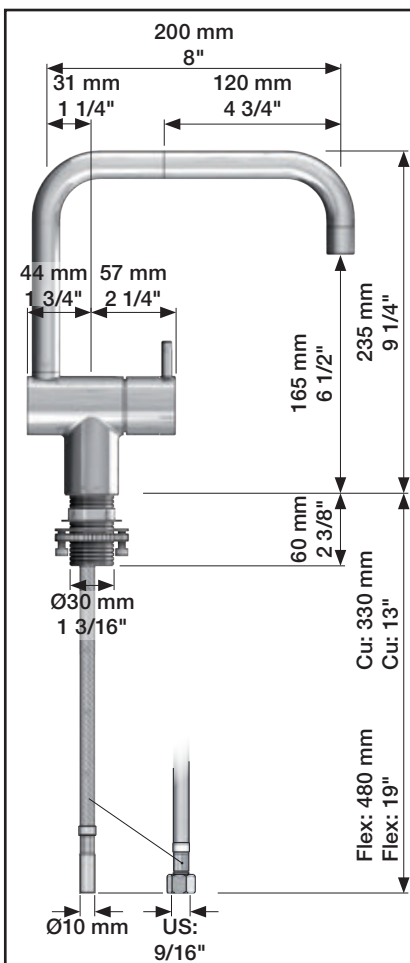

VOLA KV1

Fitting instruction
 Montageanleitung
 Monteringsvejledning
 Monteringsvægledning
 Montage hanleiding
 Manuel de montage

 **GODKENDT
 TIL DRILLEKAVAND**
 04/00019
 04/00021

Data, 3 Bar /43.5 Psi:

	l/min.	Gal/min.
KV1:	9,0	2.4
KV1US:	4,5	1.2

 Max. 65°C, 150°F

4

5

Col. 02, 04, 05, 06, 08, 09, 12, 14, 15, 16, 17, 18,
19, 20, 21, 25, 27, 60, 61, 62, 63, 64, 65, 66

5a

Col. 40

Operation
Bedienung
BetjeningBruk
Bediening
Fonctionnement

Colour: paint + 16, 19, 20

Cu:
KV1: Ø10
KV1US: Ø3/8"
KV1Q: Ø3/8"

SPX:
KV1US: 480 mm
9/16"

- NR.10/L/M: VR20, VR22, VR273/L/M, VR294, VR295
 VR17L4K: VR15P, VR16L4, VR17L (US Standard)
 VR17L5K: VR15P, VR16L5, VR17L
 VR17L9K: VR15P, VR16L9, VR17L
 VR17LSK: VR15P, VR16LS, VR17L
 VR30: VR15P, VR16L9, VR17L, VR29, 4xVR31, VR35, VR1902 (F40) (and KV1 from 1972 - 1996)
 VR132: VR15P, VR16L9, VR17L, 2xVR31, 2xVR558, VR1902 (2013 - 06. 2016)
 VR133: VR15P, VR16L9, VR17L, VR24, 4xVR31, VR113, VR1902 (1997 - 2012)
 VR230: VR15P, VR16L9, VR17L, 2xVR118, VR229, VR235, 4xVR558, VR1902 (06-2016 -)
 VR117K: VR116, VR117, VR118, 2xVR558, VR1902
 VR277K: VR22, VR269, VR277
 VR297/L/M: VR20, VR22, VR269, VR273/L/M, VR277, VR294, VR295, VR296
 VR433: VR261, VR263, VR440, VR442, 2xVR444