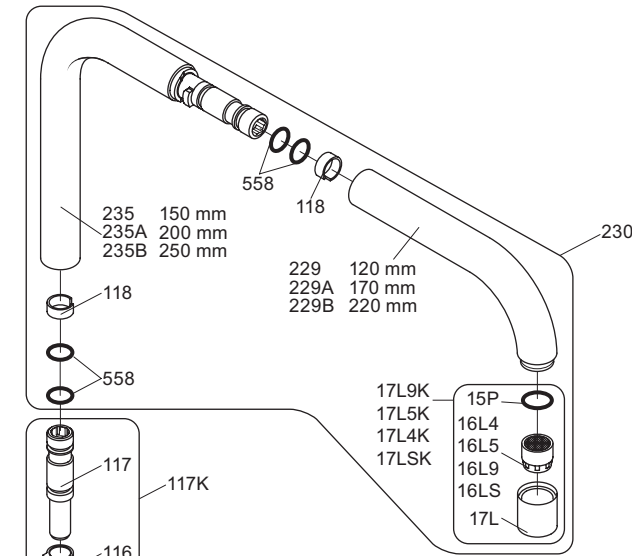

VOLA KV1

Fitting instruction
 Montageanleitung
 Monteringsvejledning
 Monteringsvægledning
 Montage hanleiding
 Manuel de montage

 **GODKENDT
 TIL DRILLEKAVAND**
 04/00019
 04/00021

Data, 3 Bar /43.5 Psi:

	l/min.	Gal/min.
KV1:	9,0	2.4
KV1US:	4,5	1.2

 Max. 65°C, 150°F

4

5

Col. 02, 04, 05, 06, 08, 09, 12, 14, 15, 16, 17, 18,
19, 20, 21, 25, 27, 60, 61, 62, 63, 64, 65, 66

5a

Col. 40

Operation
Bedienung
BetjeningBruk
Bediening
Fonctionnement

Colour: paint + 16, 19, 20

Cu:
KV1: Ø10
KV1US: Ø3/8"
KV1Q: Ø3/8"

SPX:
KV1US: 480 mm
9/16"

- NR.10/L/M: VR20, VR22, VR273/L/M, VR294, VR295
 VR17L4K: VR15P, VR16L4, VR17L (US Standard)
 VR17L5K: VR15P, VR16L5, VR17L
 VR17L9K: VR15P, VR16L9, VR17L
 VR17LSK: VR15P, VR16LS, VR17L
 VR30: VR15P, VR16L9, VR17L, VR29, 4xVR31, VR35, VR1902 (F40) (and KV1 from 1972 - 1996)
 VR132: VR15P, VR16L9, VR17L, 2xVR31, 2xVR558, VR1902 (2013 - 06. 2016)
 VR133: VR15P, VR16L9, VR17L, VR24, 4xVR31, VR113, VR1902 (1997 - 2012)
 VR230: VR15P, VR16L9, VR17L, 2xVR118, VR229, VR235, 4xVR558, VR1902 (06-2016 -)
 VR117K: VR116, VR117, VR118, 2xVR558, VR1902
 VR277K: VR22, VR269, VR277
 VR297/L/M: VR20, VR22, VR269, VR273/L/M, VR277, VR294, VR295, VR296
 VR433: VR261, VR263, VR440, VR442, 2xVR444