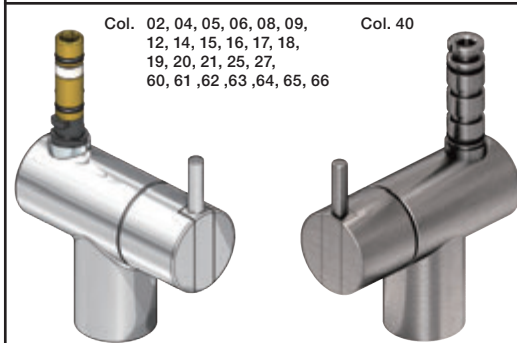

VOLA KV1

Fitting instruction
 Montageanleitung
 Monteringsvejledning
 Monteringsvægledning
 Montage hanleiding
 Manuel de montage

 **GODKENDT
 TIL DRILLEKAVAND**
 04/00019
 04/00021

Data, 3 Bar /43.5 Psi:

	l/min.	Gal/min.
KV1:	9,0	2.4
KV1US:	4,5	1.2

 Max. 65°C, 150°F

4

5

Col. 02, 04, 05, 06, 08, 09, 12, 14, 15, 16, 17, 18,
19, 20, 21, 25, 27, 60, 61, 62, 63, 64, 65, 66

5a

Col. 40

Operation
Bedienung
BetjeningBruk
Bediening
Fonctionnement

Colour: paint + 16, 19, 20

Cu:
KV1: Ø10
KV1US: Ø3/8"
KV1Q: Ø3/8"

SPX:
KV1US: 480 mm
9/16"

- NR.10/L/M: VR20, VR22, VR273/L/M, VR294, VR295
 VR17L4K: VR15P, VR16L4, VR17L (US Standard)
 VR17L5K: VR15P, VR16L5, VR17L
 VR17L9K: VR15P, VR16L9, VR17L
 VR17LSK: VR15P, VR16LS, VR17L
 VR30: VR15P, VR16L9, VR17L, VR29, 4xVR31, VR35, VR1902 (F40) (and KV1 from 1972 - 1996)
 VR132: VR15P, VR16L9, VR17L, 2xVR31, 2xVR558, VR1902 (2013 - 06. 2016)
 VR133: VR15P, VR16L9, VR17L, VR24, 4xVR31, VR113, VR1902 (1997 - 2012)
 VR230: VR15P, VR16L9, VR17L, 2xVR118, VR229, VR235, 4xVR558, VR1902 (06-2016 -)
 VR117K: VR116, VR117, VR118, 2xVR558, VR1902
 VR277K: VR22, VR269, VR277
 VR297/L/M: VR20, VR22, VR269, VR273/L/M, VR277, VR294, VR295, VR296
 VR433: VR261, VR263, VR440, VR442, 2xVR444