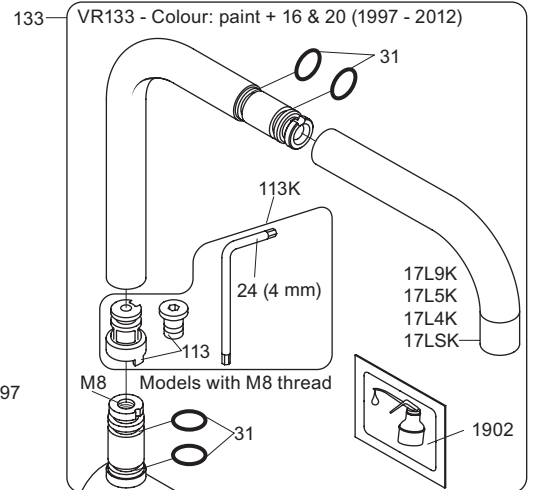

VOLA KV1

Fitting instruction
 Montageanleitung
 Monteringsvejledning
 Monteringsvægledning
 Montage hanleiding
 Manuel de montage

 **GODKENDT
 TIL DRILLEKAVAND**
 04/00019
 04/00021

Data, 3 Bar /43.5 Psi:

	l/min.	Gal/min.
KV1:	9,0	2.4
KV1US:	4,5	1.2

 Max. 65°C, 150°F

4

5

Col. 02, 04, 05, 06, 08, 09, 12, 14, 15, 16, 17, 18,
19, 20, 21, 25, 27, 60, 61, 62, 63, 64, 65, 66

5a

Col. 40

Operation
Bedienung
BetjeningBruk
Bediening
Fonctionnement

Colour: paint + 16, 19, 20

Cu:
KV1: Ø10
KV1US: Ø3/8"
KV1Q: Ø3/8"

SPX:
KV1US: 480 mm
9/16"

- NR.10/L/M: VR20, VR22, VR273/L/M, VR294, VR295
 VR17L4K: VR15P, VR16L4, VR17L (US Standard)
 VR17L5K: VR15P, VR16L5, VR17L
 VR17L9K: VR15P, VR16L9, VR17L
 VR17LSK: VR15P, VR16LS, VR17L
 VR30: VR15P, VR16L9, VR17L, VR29, 4xVR31, VR35, VR1902 (F40) (and KV1 from 1972 - 1996)
 VR132: VR15P, VR16L9, VR17L, 2xVR31, 2xVR558, VR1902 (2013 - 06. 2016)
 VR133: VR15P, VR16L9, VR17L, VR24, 4xVR31, VR113, VR1902 (1997 - 2012)
 VR230: VR15P, VR16L9, VR17L, 2xVR118, VR229, VR235, 4xVR558, VR1902 (06-2016 -)
 VR117K: VR116, VR117, VR118, 2xVR558, VR1902
 VR277K: VR22, VR269, VR277
 VR297/L/M: VR20, VR22, VR269, VR273/L/M, VR277, VR294, VR295, VR296
 VR433: VR261, VR263, VR440, VR442, 2xVR444