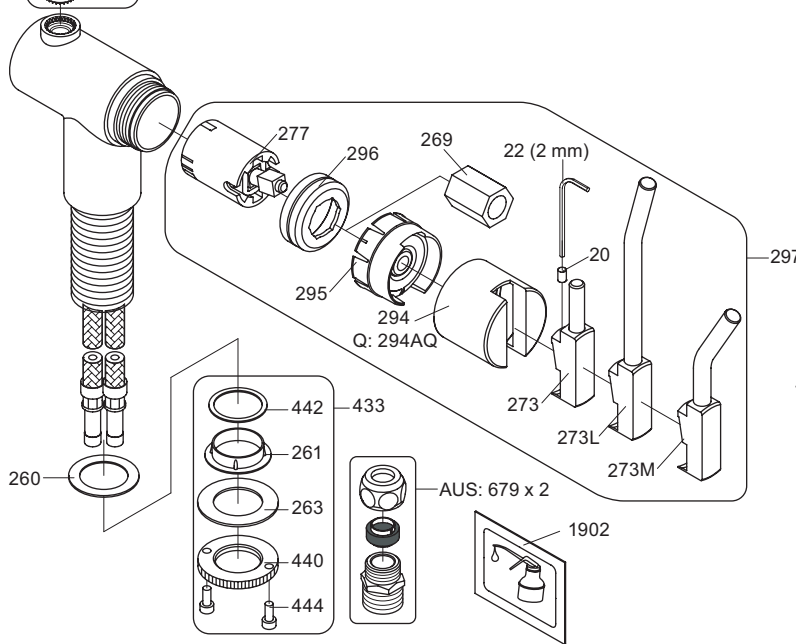

VOLA KV1

Fitting instruction
 Montageanleitung
 Monteringsvejledning
 Monteringsvægledning
 Montage hanleiding
 Manuel de montage

 **GODKENDT
 TIL DRILLEKAVAND**
 04/00019
 04/00021

Data, 3 Bar /43.5 Psi:

	l/min.	Gal/min.
KV1:	9,0	2.4
KV1US:	4,5	1.2

 Max. 65°C, 150°F

4

5

Col. 02, 04, 05, 06, 08, 09, 12, 14, 15, 16, 17, 18,
19, 20, 21, 25, 27, 60, 61, 62, 63, 64, 65, 66

5a

Col. 40

Operation
Bedienung
BetjeningBruk
Bediening
Fonctionnement

Colour: paint + 16, 19, 20

Cu:
KV1: Ø10
KV1US: Ø3/8"
KV1Q: Ø3/8"

SPX:
KV1US: 480 mm
9/16"

- NR.10/L/M: VR20, VR22, VR273/L/M, VR294, VR295
 VR17L4K: VR15P, VR16L4, VR17L (US Standard)
 VR17L5K: VR15P, VR16L5, VR17L
 VR17L9K: VR15P, VR16L9, VR17L
 VR17LSK: VR15P, VR16LS, VR17L
 VR30: VR15P, VR16L9, VR17L, VR29, 4xVR31, VR35, VR1902 (F40) (and KV1 from 1972 - 1996)
 VR132: VR15P, VR16L9, VR17L, 2xVR31, 2xVR558, VR1902 (2013 - 06. 2016)
 VR133: VR15P, VR16L9, VR17L, VR24, 4xVR31, VR113, VR1902 (1997 - 2012)
 VR230: VR15P, VR16L9, VR17L, 2xVR118, VR229, VR235, 4xVR558, VR1902 (06-2016 -)
 VR117K: VR116, VR117, VR118, 2xVR558, VR1902
 VR277K: VR22, VR269, VR277
 VR297/L/M: VR20, VR22, VR269, VR273/L/M, VR277, VR294, VR295, VR296
 VR433: VR261, VR263, VR440, VR442, 2xVR444