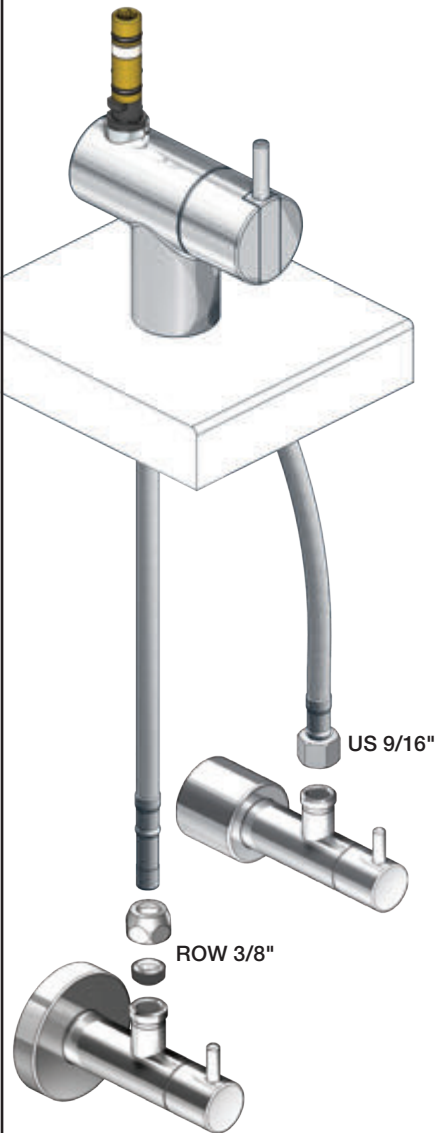

VOLA KV1

Fitting instruction
 Montageanleitung
 Monteringsvejledning
 Monteringsvægledning
 Montage hanleiding
 Manuel de montage

 **GODKENDT
 TIL DRILLEKAVAND**
 04/00019
 04/00021

Data, 3 Bar /43.5 Psi:

	l/min.	Gal/min.
KV1:	9,0	2.4
KV1US:	4,5	1.2

 Max. 65°C, 150°F

4

5

Col. 02, 04, 05, 06, 08, 09, 12, 14, 15, 16, 17, 18,
19, 20, 21, 25, 27, 60, 61, 62, 63, 64, 65, 66

5a

Col. 40

Operation
Bedienung
BetjeningBruk
Bediening
Fonctionnement

Colour: paint + 16, 19, 20

Cu:
KV1: Ø10
KV1US: Ø3/8"
KV1Q: Ø3/8"

SPX:
KV1US: 480 mm
9/16"

- NR.10/L/M: VR20, VR22, VR273/L/M, VR294, VR295
 VR17L4K: VR15P, VR16L4, VR17L (US Standard)
 VR17L5K: VR15P, VR16L5, VR17L
 VR17L9K: VR15P, VR16L9, VR17L
 VR17LSK: VR15P, VR16LS, VR17L
 VR30: VR15P, VR16L9, VR17L, VR29, 4xVR31, VR35, VR1902 (F40) (and KV1 from 1972 - 1996)
 VR132: VR15P, VR16L9, VR17L, 2xVR31, 2xVR558, VR1902 (2013 - 06. 2016)
 VR133: VR15P, VR16L9, VR17L, VR24, 4xVR31, VR113, VR1902 (1997 - 2012)
 VR230: VR15P, VR16L9, VR17L, 2xVR118, VR229, VR235, 4xVR558, VR1902 (06-2016 -)
 VR117K: VR116, VR117, VR118, 2xVR558, VR1902
 VR277K: VR22, VR269, VR277
 VR297/L/M: VR20, VR22, VR269, VR273/L/M, VR277, VR294, VR295, VR296
 VR433: VR261, VR263, VR440, VR442, 2xVR444