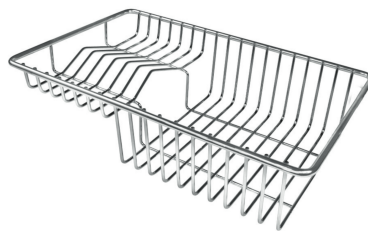

Small radius Bowls with squared shapes with a modern design and an increased capacity, for a minimal aesthetics connected with an extreme practicity.

TECHNICAL DATA

Cut out size
Dimensioni per foratura top

OPTIONAL ACCESSORIES

Cestello inox 8612 000

Glass chopping board 8631 300

HPDE Chopping board 8657 001

HPDE Twin chopping board 8644 101

Iroko-wood chopping board with stainless steel colander 8644 042

Iroko-wood sliding chopping board 8644 041

Iroko-wood twin chopping board 8644 004

Stainless steel colander 8154 000

Stainless steel plate rack 8100 154

Stainless steel plate rack 8100 201

Stainless steel plate rack 8100 303

White basket 8612 100

White bowl 8153 100