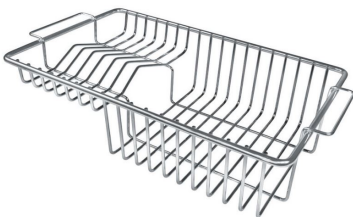

Glass chopping board 8631 300

HPDE Twin chopping board 8644 101

Stainless steel plate rack 8100 154