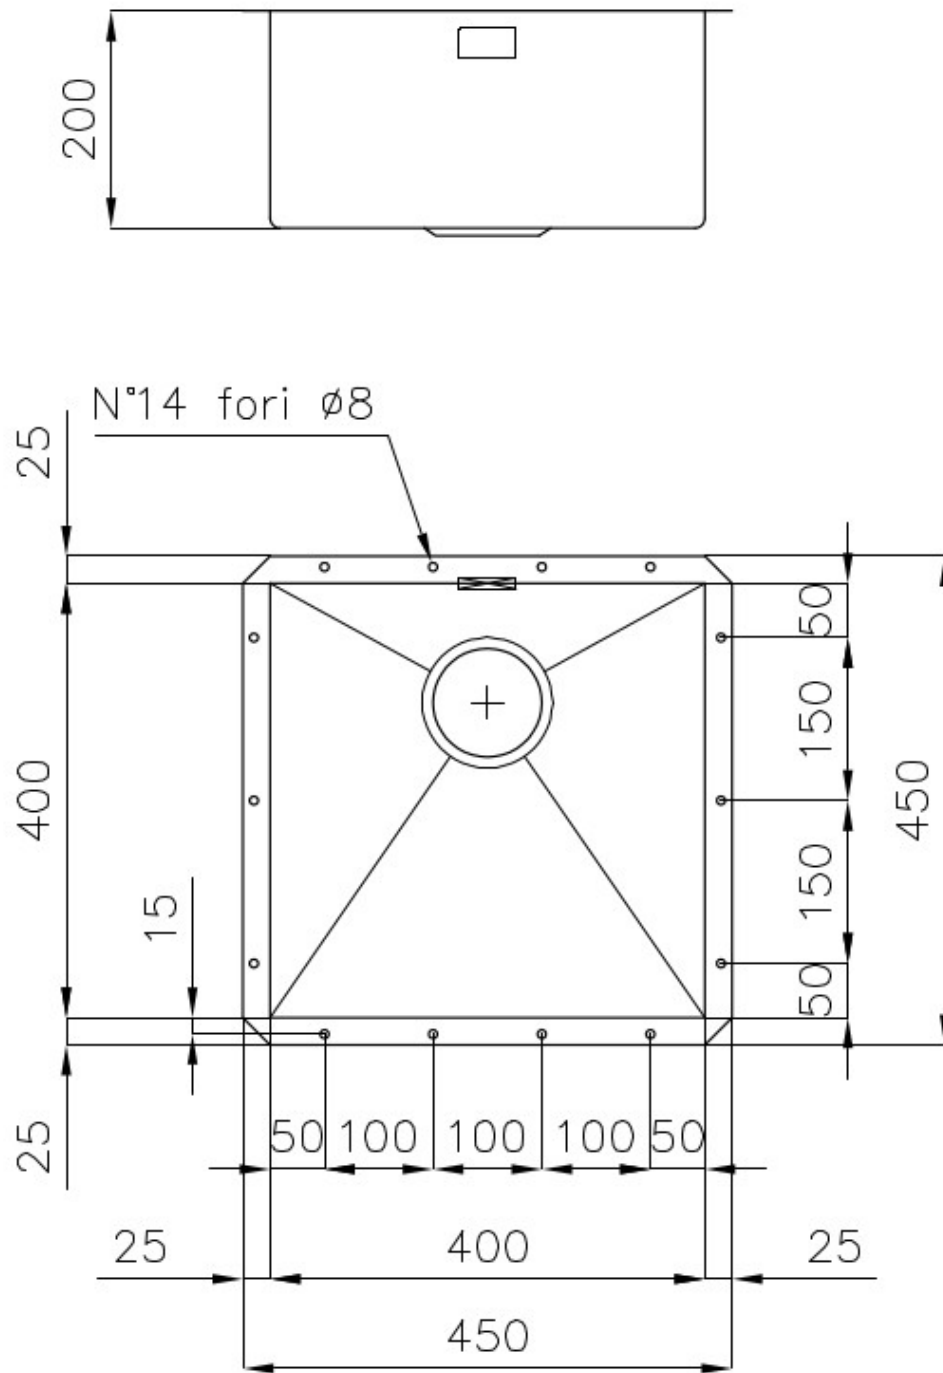

Edge/Installation Type Undermount

Dimensions 450x450 mm

Standard fittings Fixing hooks, gasket, drain, overflow and siphon, boxed packing

Mixer holes No standard holes

Built-in hole 400x400 mm

Drainer No

Bowl dimension 400x400mm

Number of bowls 1 bowl

Waste fitting 3,5" drain

FEATURES

Basket 3,5" waste fitting The drain is equipped with a large 3.5" drain, with the practical basket cap that prevents the discharge of solid parts. The 3.5 "drain allows the use of the Foster waste-disposer, compatible with all models.

Deep bowls This bowls reach an important depth, over 20 cm, thanks to the advanced production technology, that can be offer great capieny and practicity in all the washing operations.

Diamond-shape bottom The draining of water is an important feature in a sink, and it's always taken good care of in Foster products. In the bent-welded sinks, which would have a flat bottom, the proper draining is guaranteed by the elegant beveling, which helps the water flow.

Small radius Bowls with squared shapes with a modern design and an increased capacity, for a minimal aesthetics connected with an extreme practicity.

TECHNICAL DATA

Cut out size
Dimensioni per foratura top