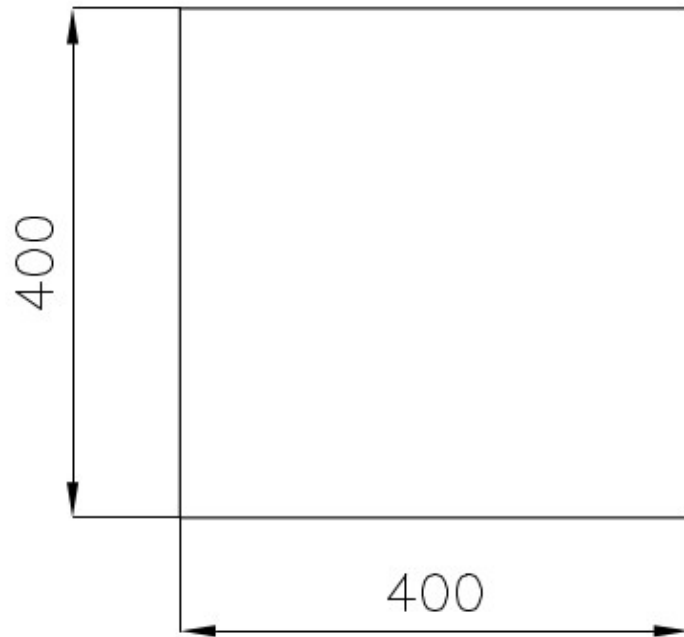

Deep bowls This bowls reach an important depth, over 20 cm, thanks to the advanced production technology, that can be offer great capieny and practicity in all the washing operations.

Diamond-shape bottom The draining of water is an important feature in a sink, and it's always taken good care of in Foster products. In the bent-welded sinks, which would have a flat bottom, the proper draining is guaranteed by the elegant beveling, which helps the water flow.

Small radius Bowls with squared shapes with a modern design and an increased capacity, for a minimal aesthetics connected with an extreme practicity.

TECHNICAL DATA

Cut out size
Dimensioni per foratura top